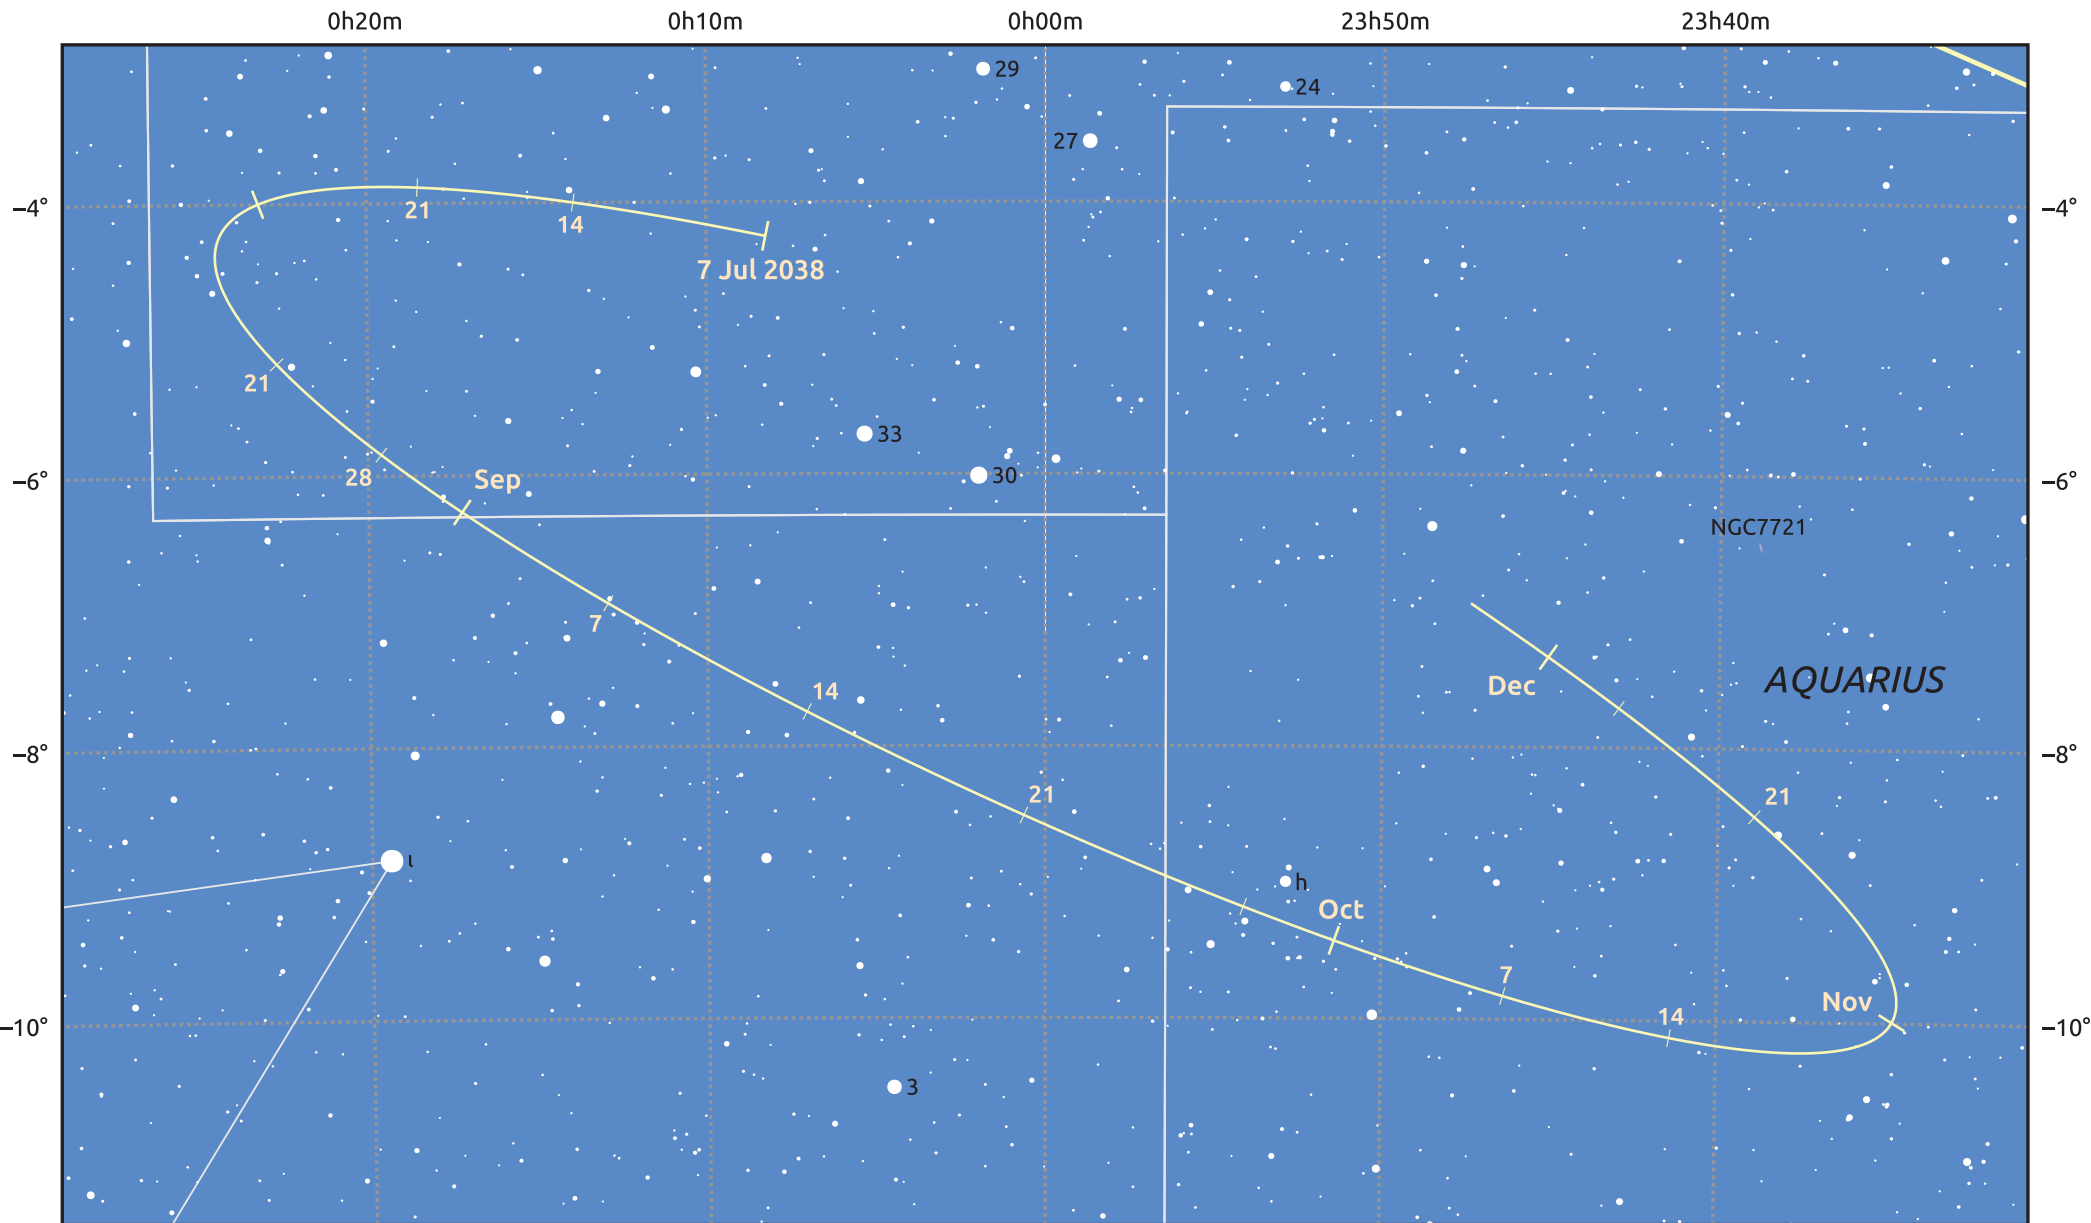

The path of Asteroid 40 Harmonia around opposition on 20 Sep 2038

© Dominic Ford 2011–2025. Date markers placed at midnight UTC. Downloaded from <https://in-the-sky.org>

Magnitude scale: 11.0 10.0 9.0 8.0 7.0 6.0 5.0 4.0 3.0

Ecliptic Plane

Galaxy Bright nebula Open cluster Globular cluster Planetary nebula

Date	Mag	Phase
2038 Aug 1	10.1	96%
2038 Aug 22	9.6	98%
2038 Sep 1	9.3	99%
2038 Oct 1	9.1	100%
2038 Nov 1	9.9	97%
2038 Dec 1	10.6	95%
2038 Dec 3	10.6	95%