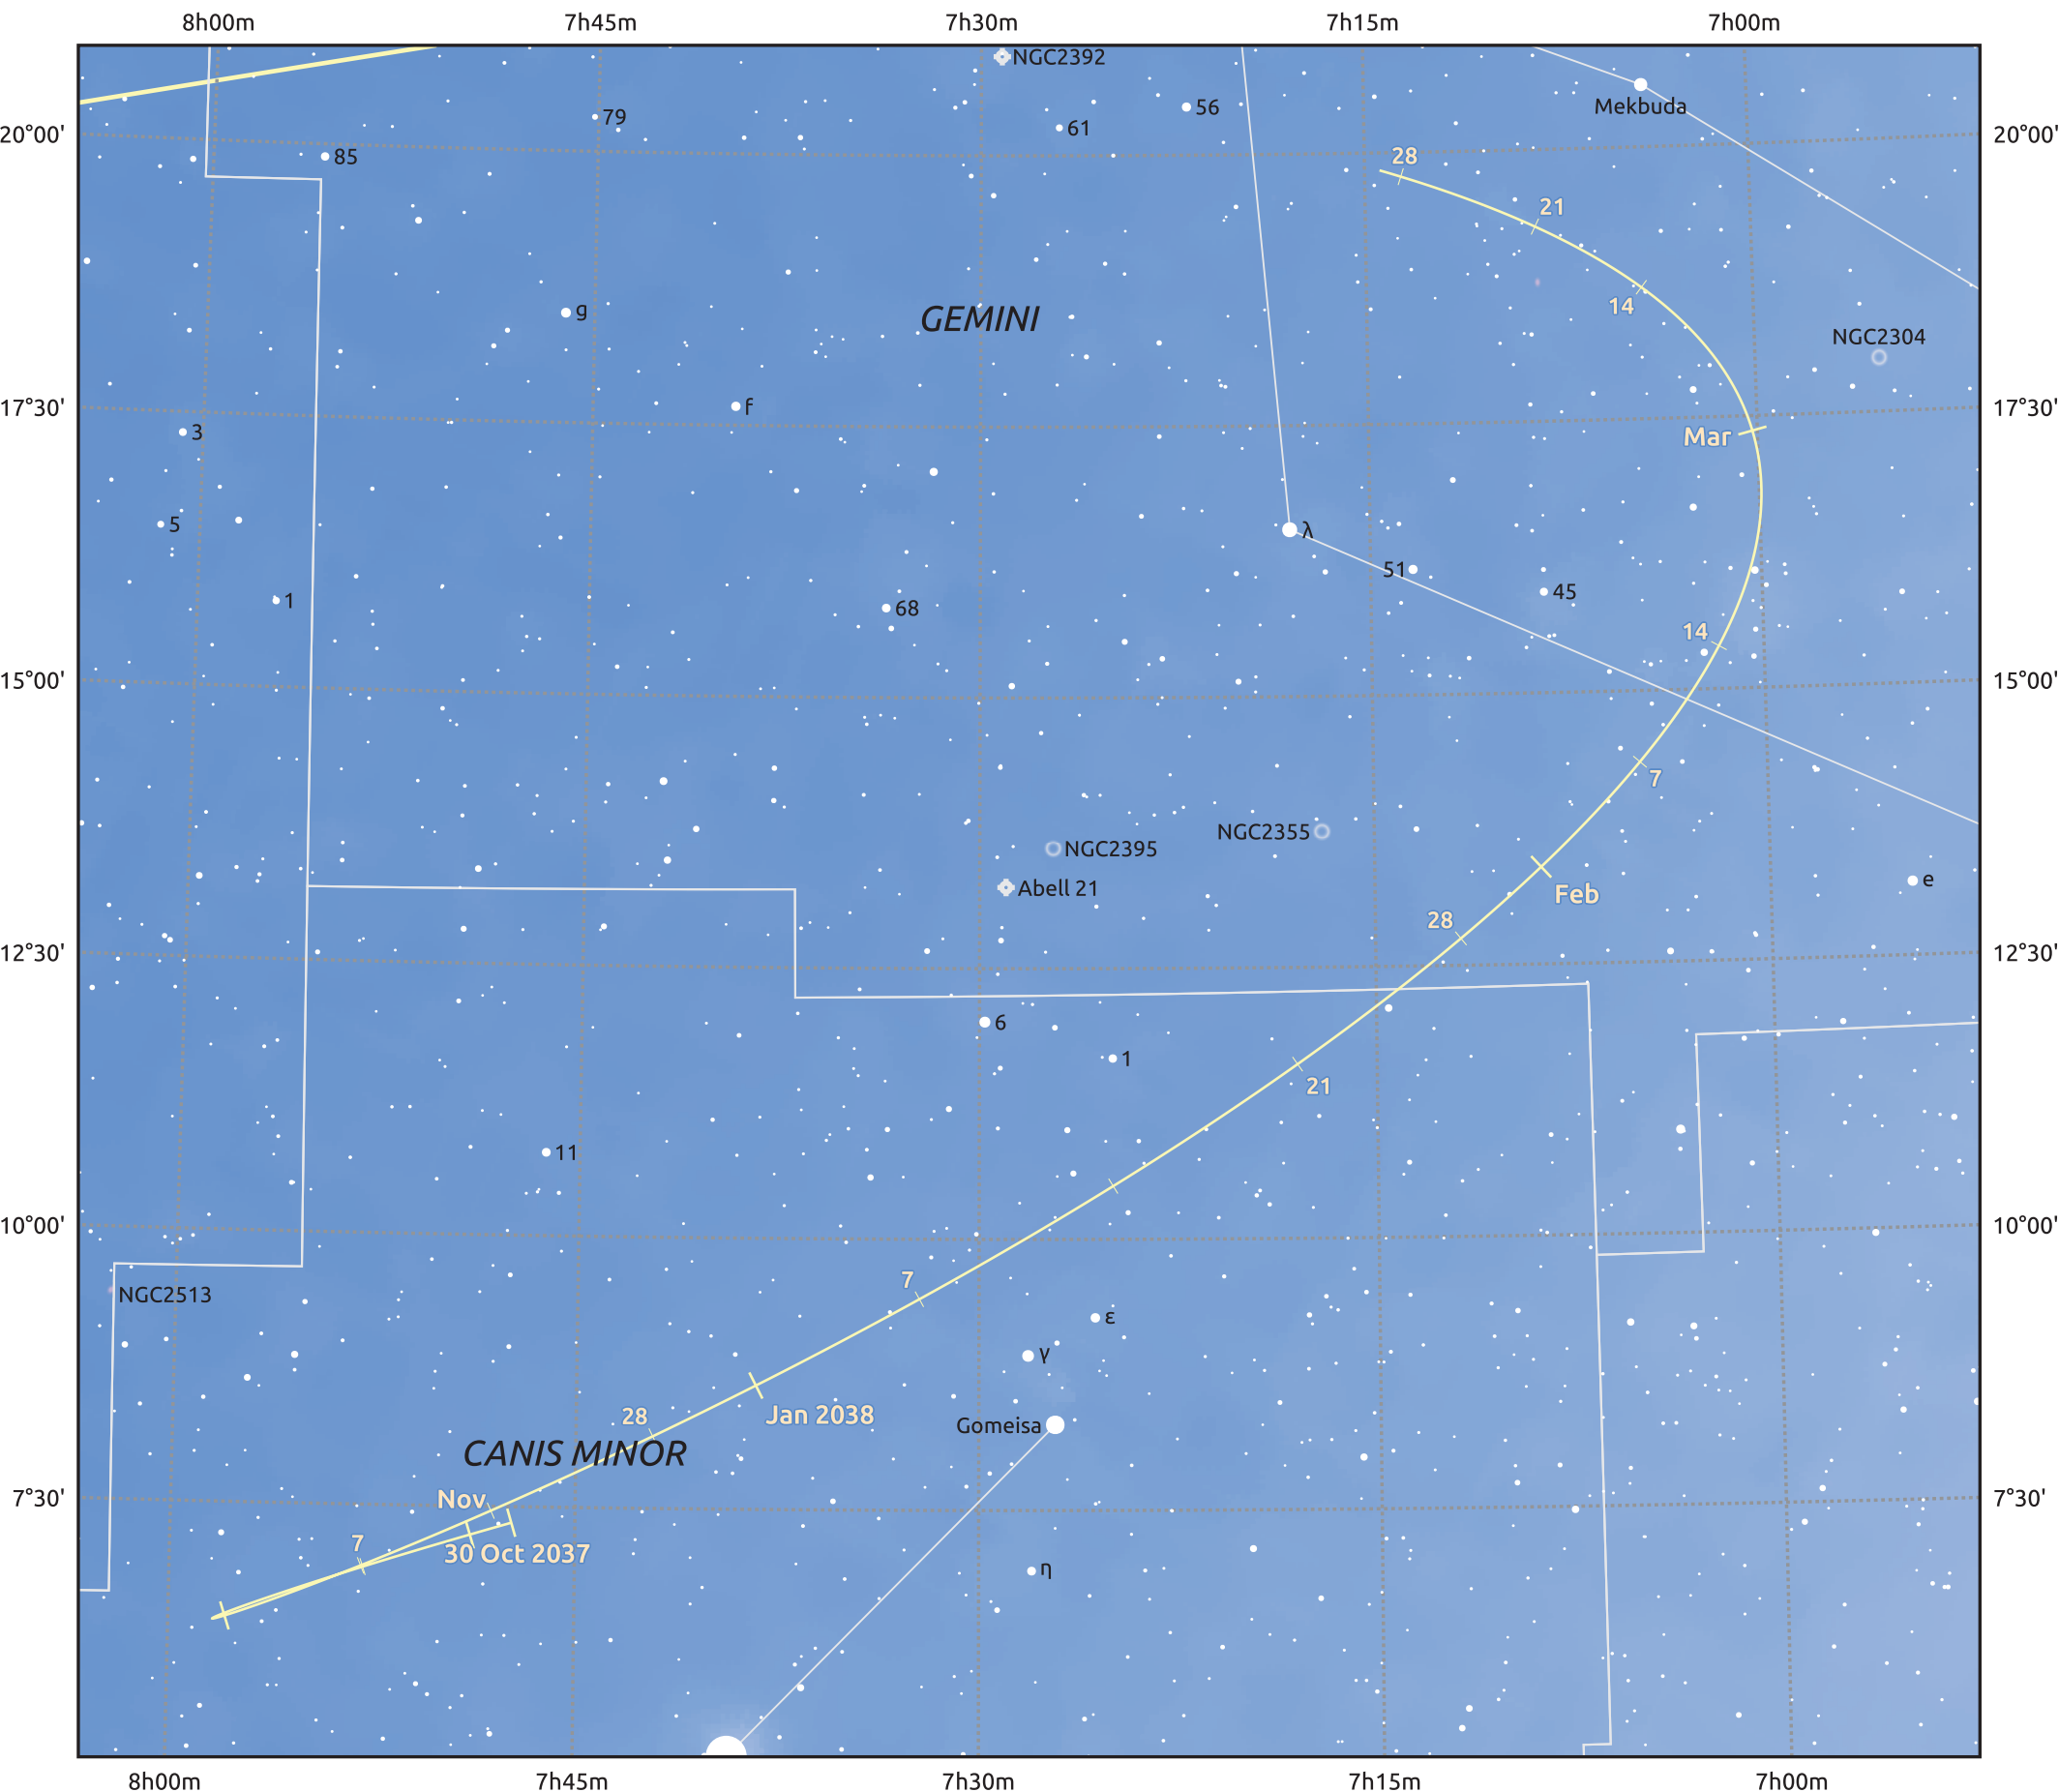

# The path of Asteroid 6 Hebe around opposition on 13 Jan 2038

© Dominic Ford 2011–2025. Date markers placed at midnight UTC. Downloaded from <https://in-the-sky.org>

Magnitude scale: 9.0 8.0 7.0 6.0 5.0 4.0 3.0 2.0 1.0 0.0

Ecliptic Plane

Galaxy Bright nebula Open cluster Globular cluster Planetary nebula

Date	Mag	Phase
2037 Nov 1	9.8	95%
2037 Dec 1	9.3	97%
2037 Dec 28	8.8	99%
2038 Jan 1	8.7	100%
2038 Feb 1	9.0	99%
2038 Mar 1	9.8	97%