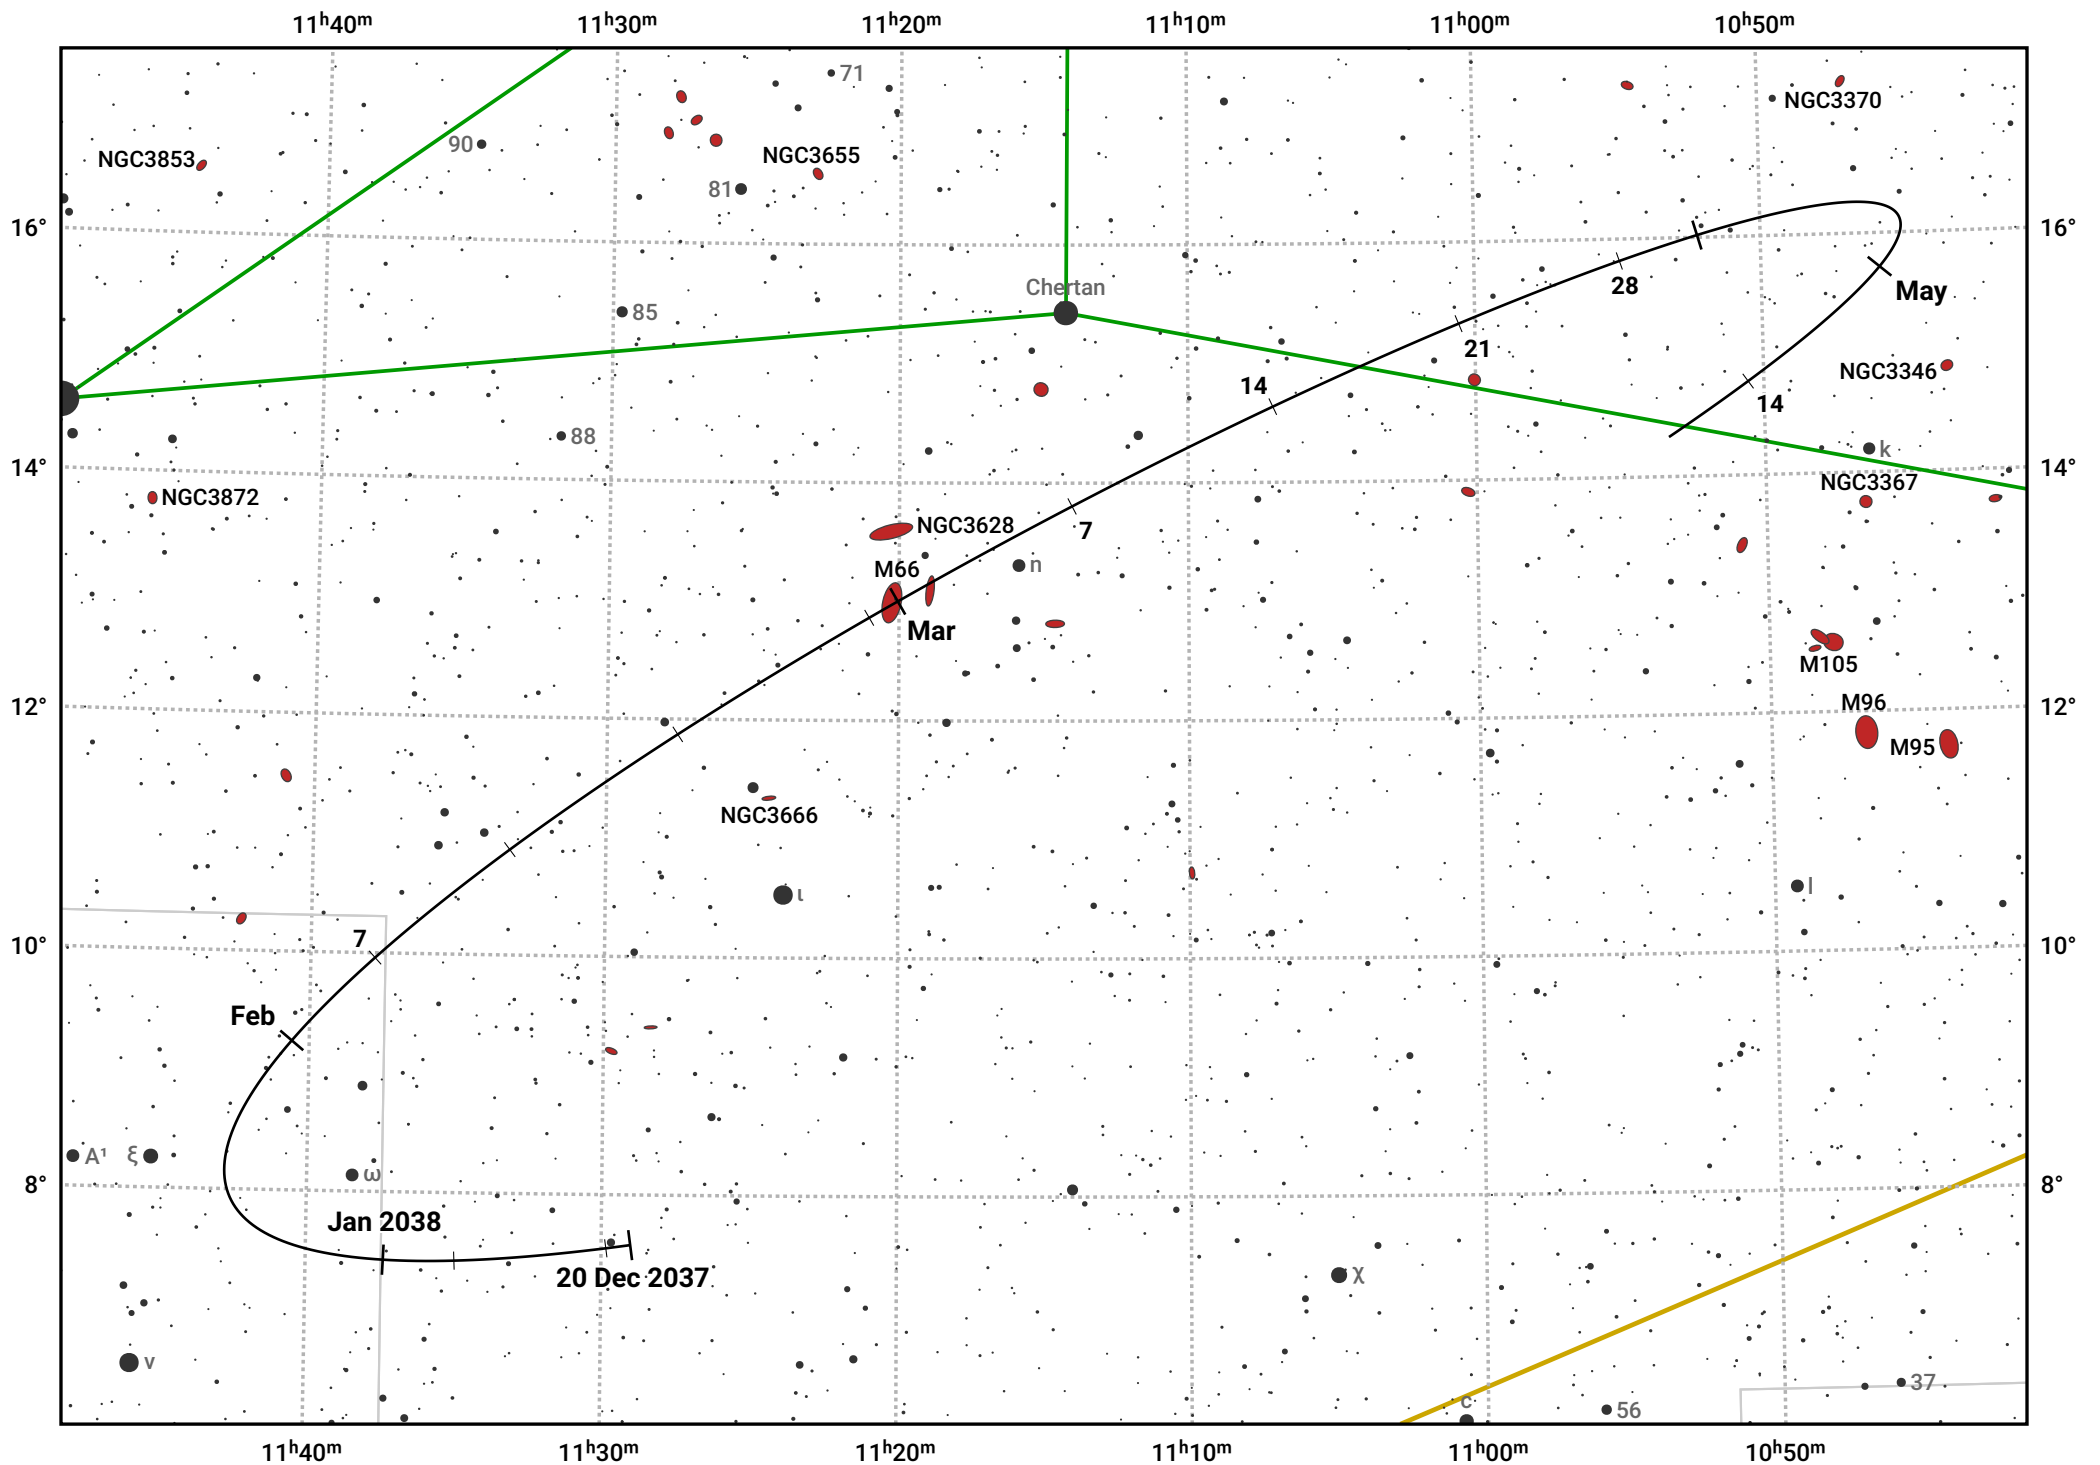

# The path of Asteroid 8 Flora around opposition on 5 Mar 2038

© Dominic Ford 2011–2024. Date markers placed at midnight UTC. Downloaded from <https://in-the-sky.org>

Magnitude scale: 11.0 10.0 9.0 8.0 7.0 6.0 5.0 4.0 3.0 2.0

— Ecliptic Plane

- Galaxy
- Bright nebula
- Open cluster
- ⊕ Globular cluster

Date	Mag	Phase
2038 Jan 1	10.8	96%
2038 Feb 1	10.2	98%
2038 Feb 12	9.9	99%
2038 Mar 1	9.6	100%
2038 Apr 1	10.2	99%
2038 May 1	10.9	96%
2038 May 2	11.0	96%