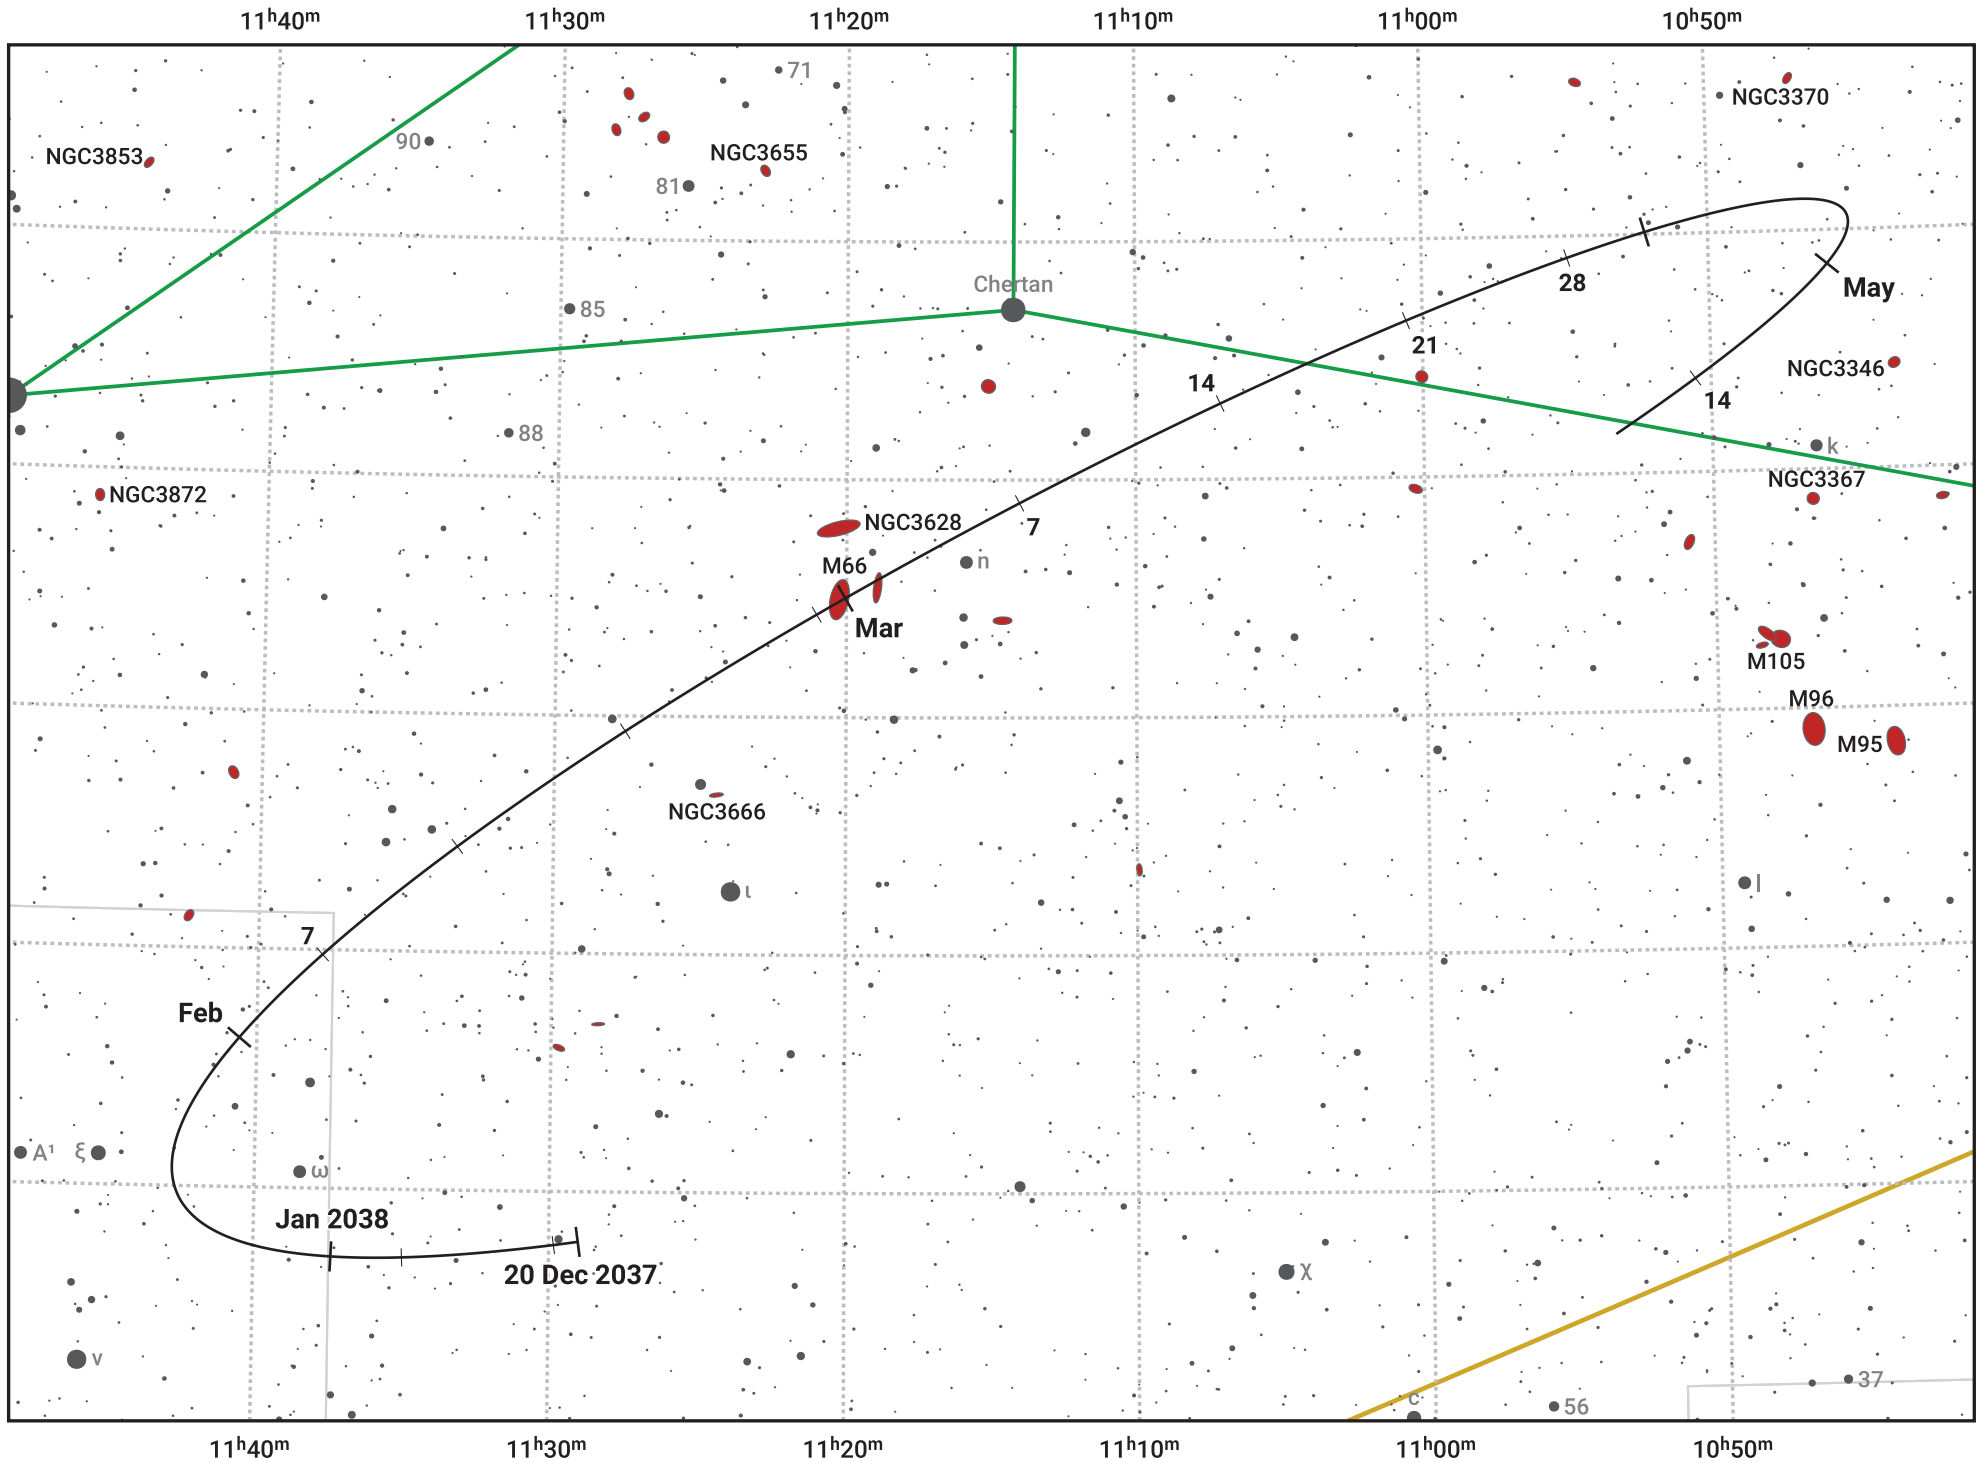

The path of Asteroid 8 Flora around opposition on 5 Mar 2038

© Dominic Ford 2011–2024. Date markers placed at midnight UTC. Downloaded from <https://in-the-sky.org>

Magnitude scale: 11.0 10.0 9.0 8.0 7.0 6.0 5.0 4.0 3.0 2.0

— Ecliptic Plane

- Galaxy
- Bright nebula
- Open cluster
- ⊕ Globular cluster

Date	Mag	Phase
2038 Jan 1	10.8	96%
2038 Feb 1	10.2	98%
2038 Feb 12	9.9	99%
2038 Mar 1	9.6	100%
2038 Apr 1	10.2	99%
2038 May 1	10.9	96%
2038 May 2	11.0	96%