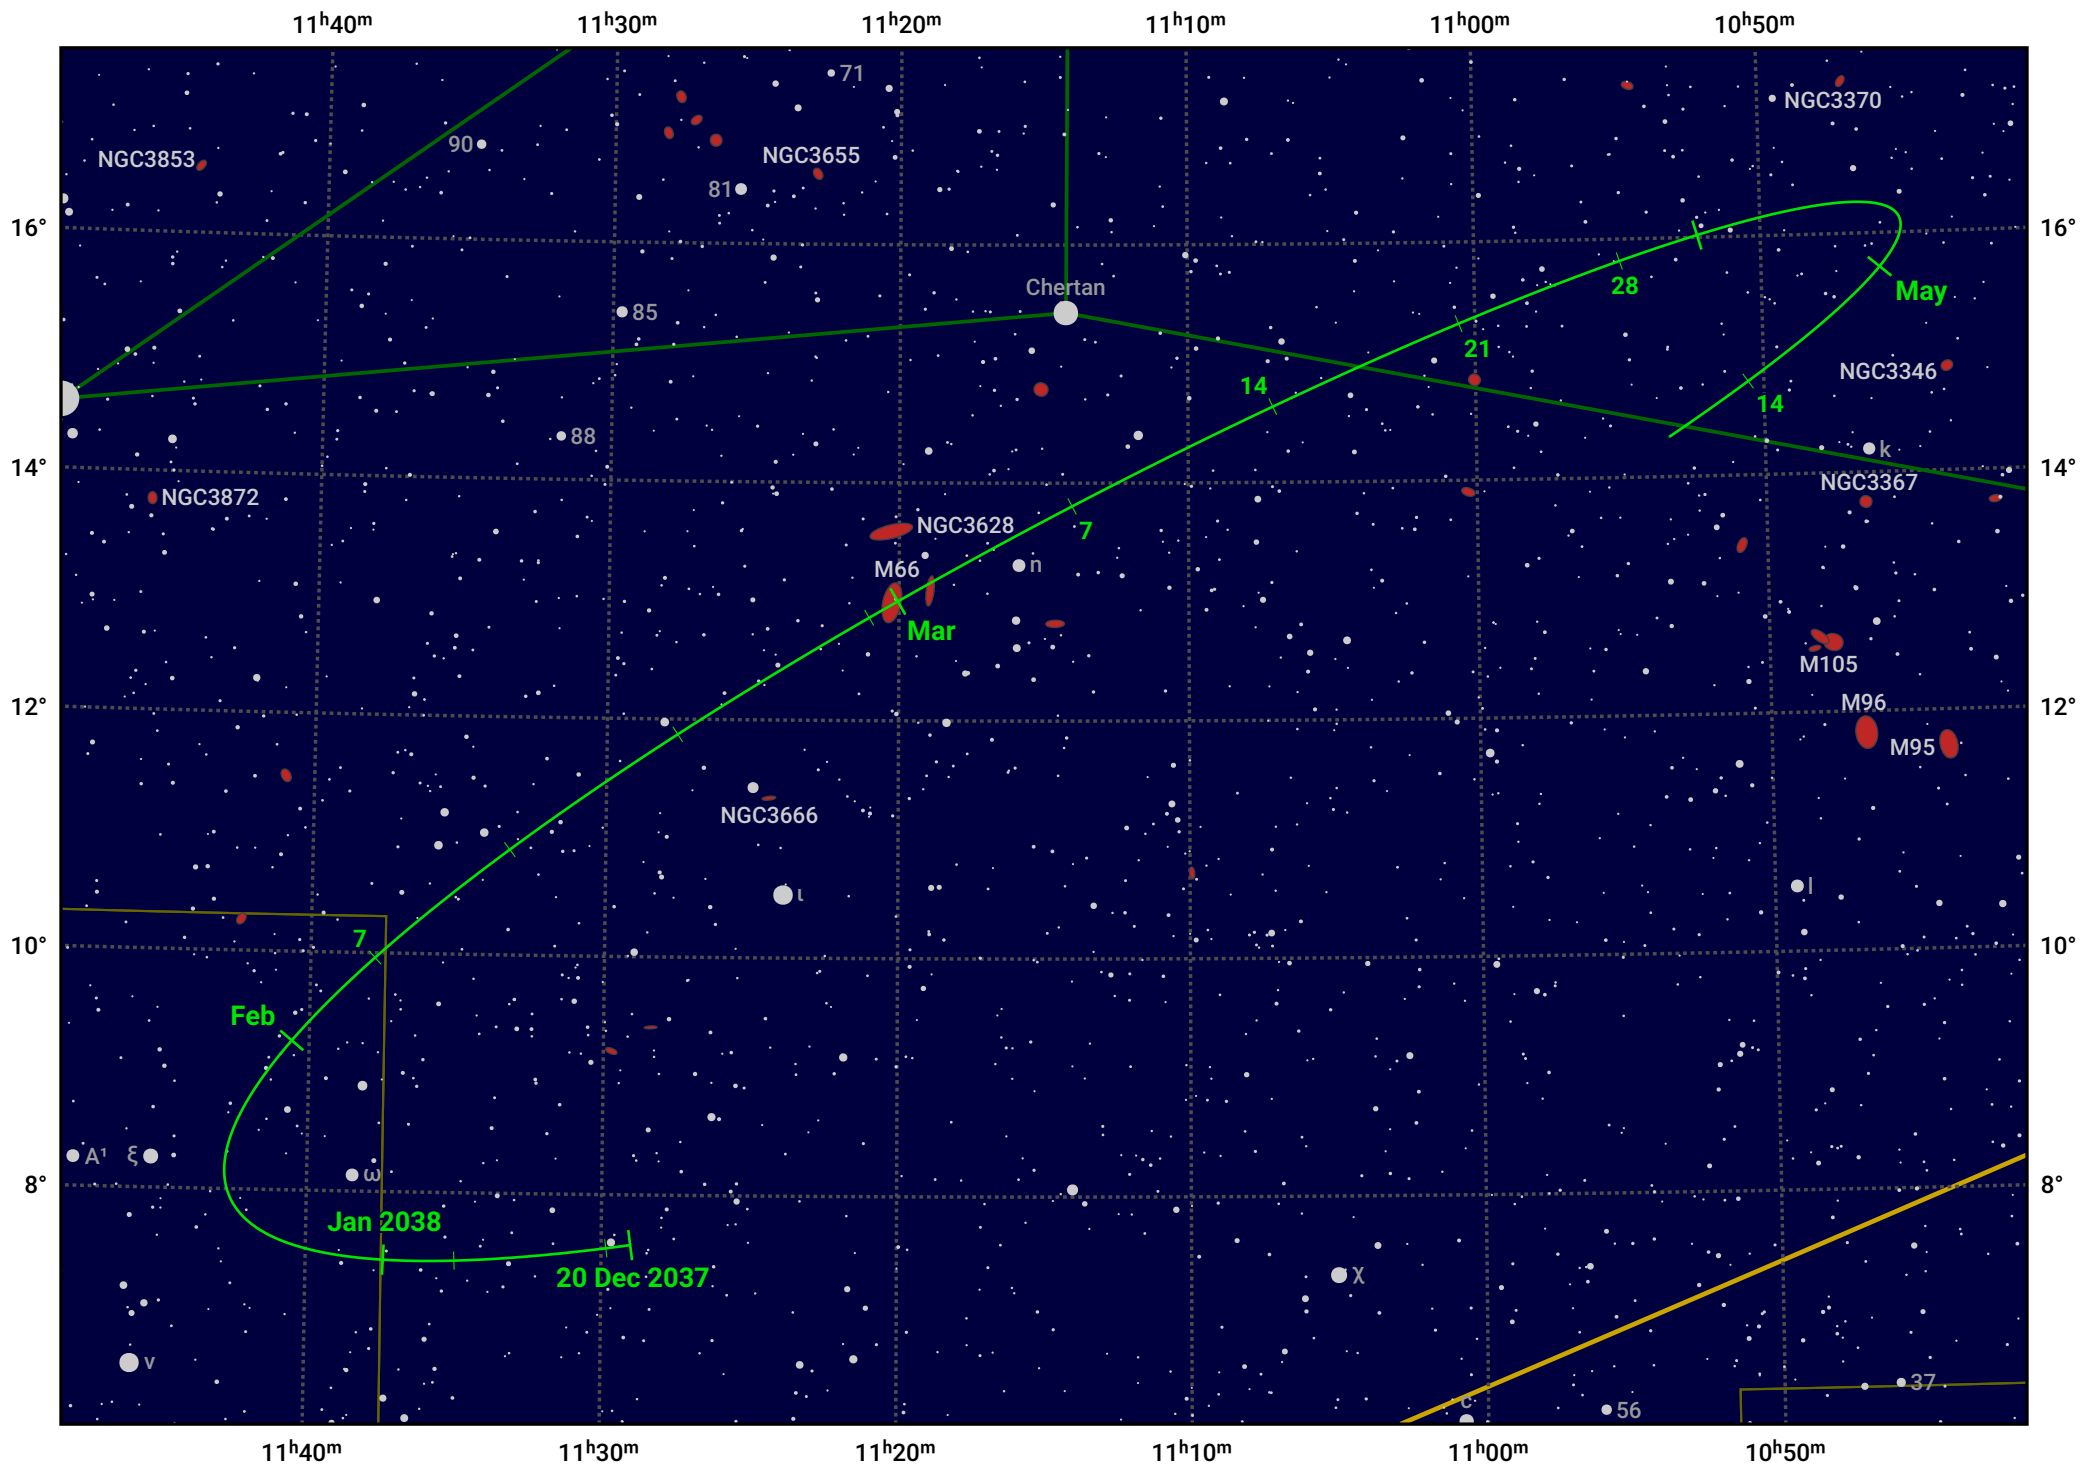

The path of Asteroid 8 Flora around opposition on 5 Mar 2038

© Dominic Ford 2011–2024. Date markers placed at midnight UTC. Downloaded from <https://in-the-sky.org>

Magnitude scale: 11.0 10.0 9.0 8.0 7.0 6.0 5.0 4.0 3.0 2.0

— Ecliptic Plane

Galaxy Bright nebula Open cluster Globular cluster

Date	Mag	Phase
2038 Jan 1	10.8	96%
2038 Feb 1	10.2	98%
2038 Feb 12	9.9	99%
2038 Mar 1	9.6	100%
2038 Apr 1	10.2	99%
2038 May 1	10.9	96%
2038 May 2	11.0	96%