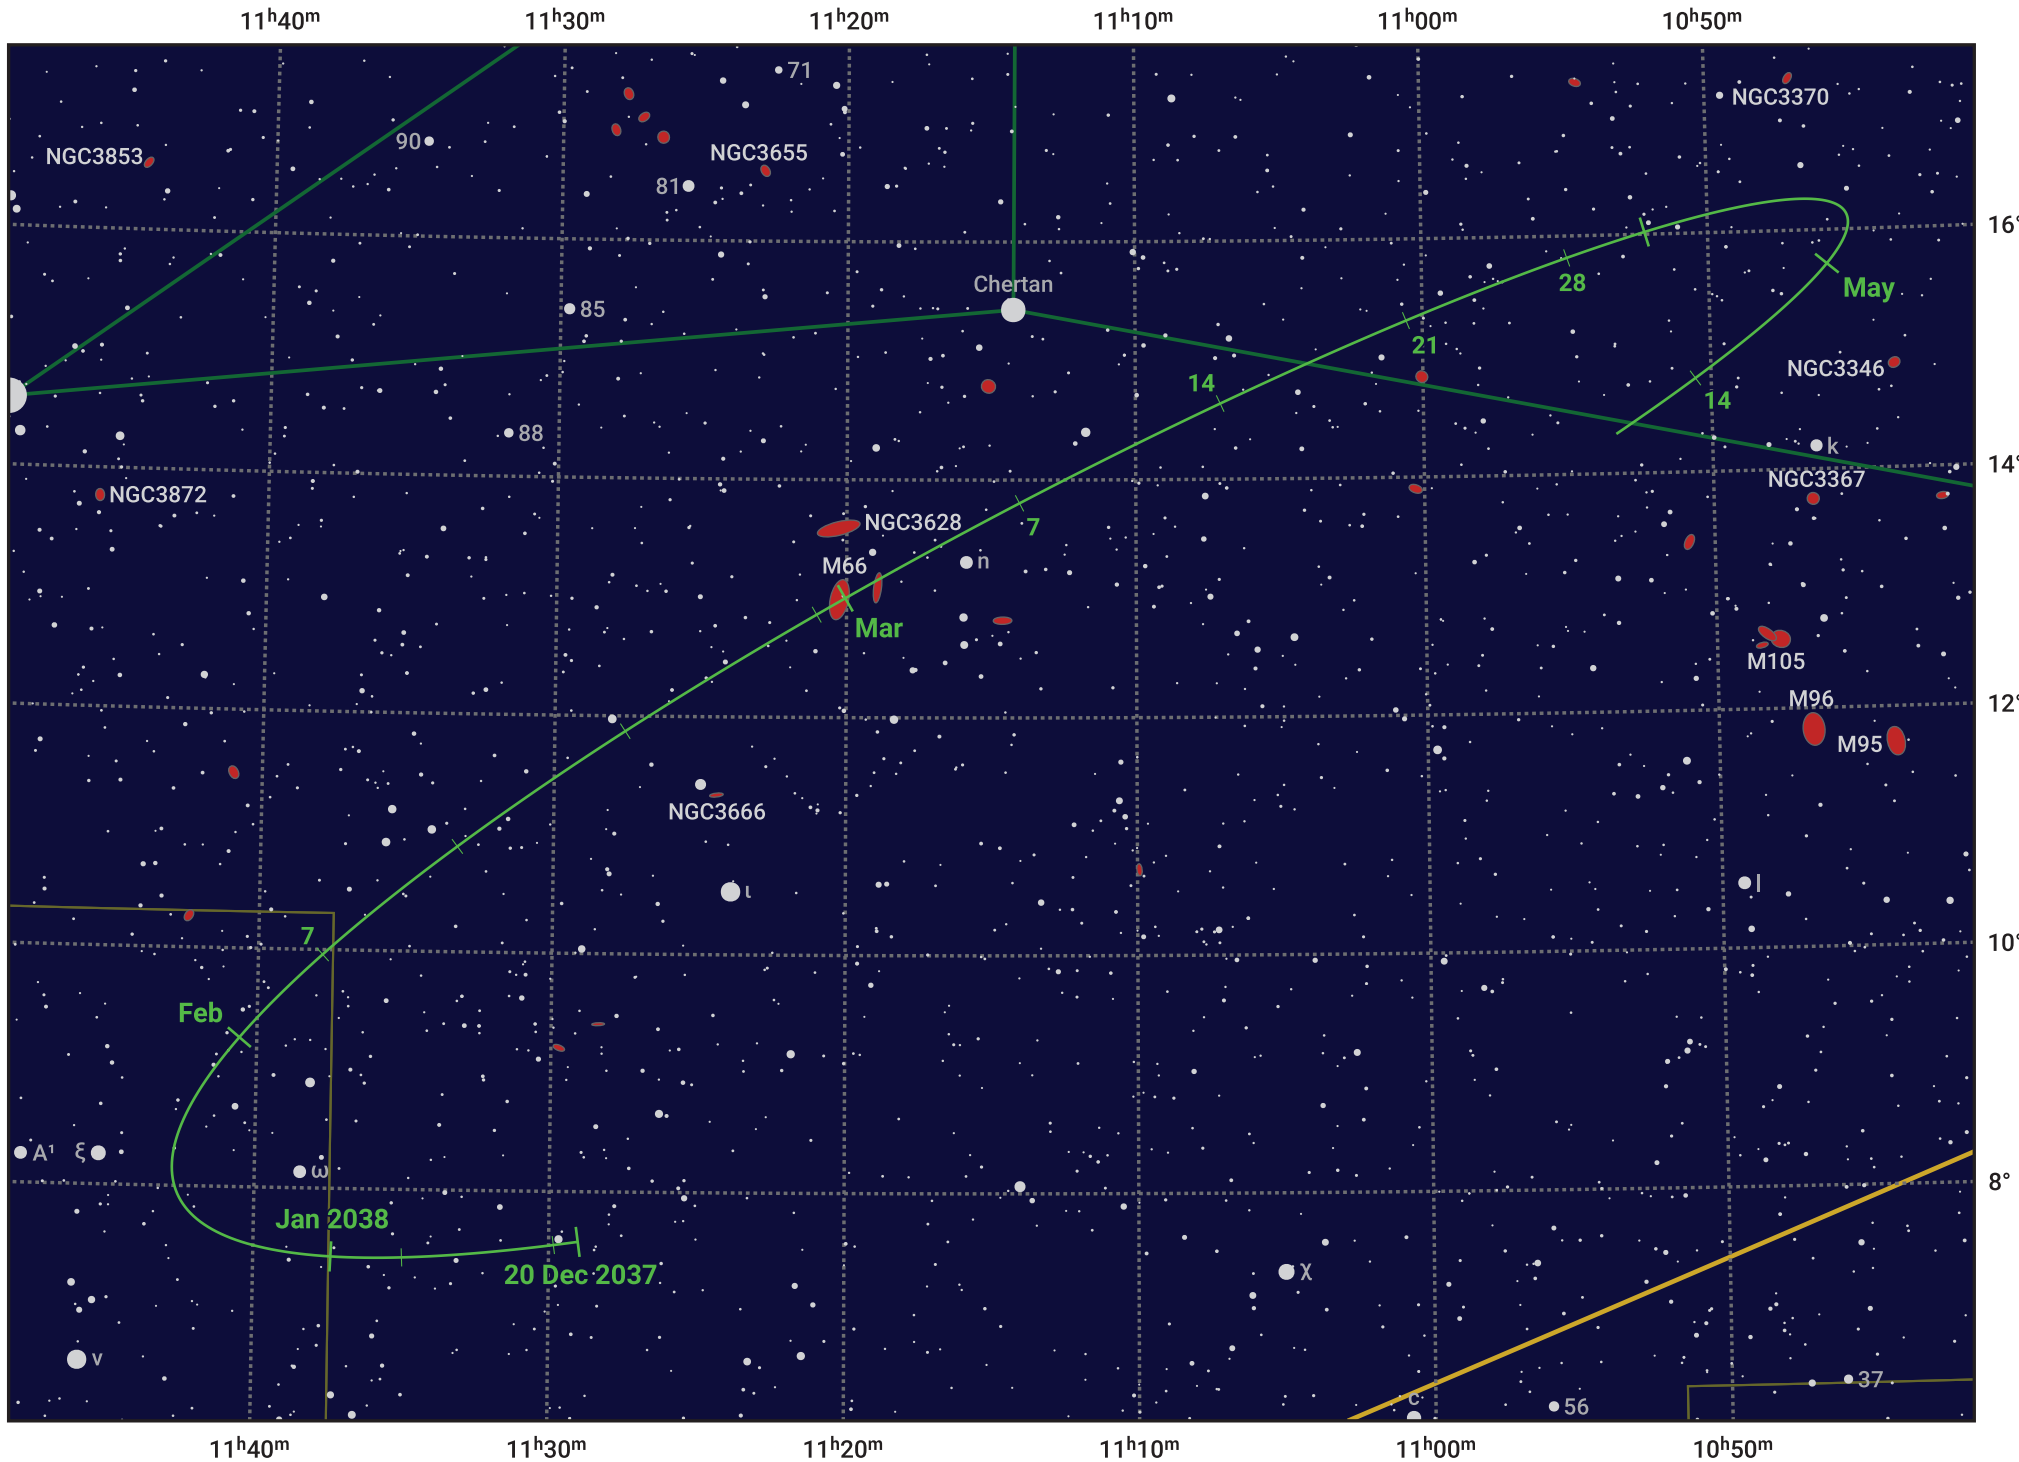

The path of Asteroid 8 Flora around opposition on 5 Mar 2038

© Dominic Ford 2011–2024. Date markers placed at midnight UTC. Downloaded from <https://in-the-sky.org>

Magnitude scale: 11.0 10.0 9.0 8.0 7.0 6.0 5.0 4.0 3.0 2.0

— Ecliptic Plane

Galaxy Bright nebula Open cluster Globular cluster

Date	Mag	Phase
2038 Jan 1	10.8	96%
2038 Feb 1	10.2	98%
2038 Feb 12	9.9	99%
2038 Mar 1	9.6	100%
2038 Apr 1	10.2	99%
2038 May 1	10.9	96%
2038 May 2	11.0	96%