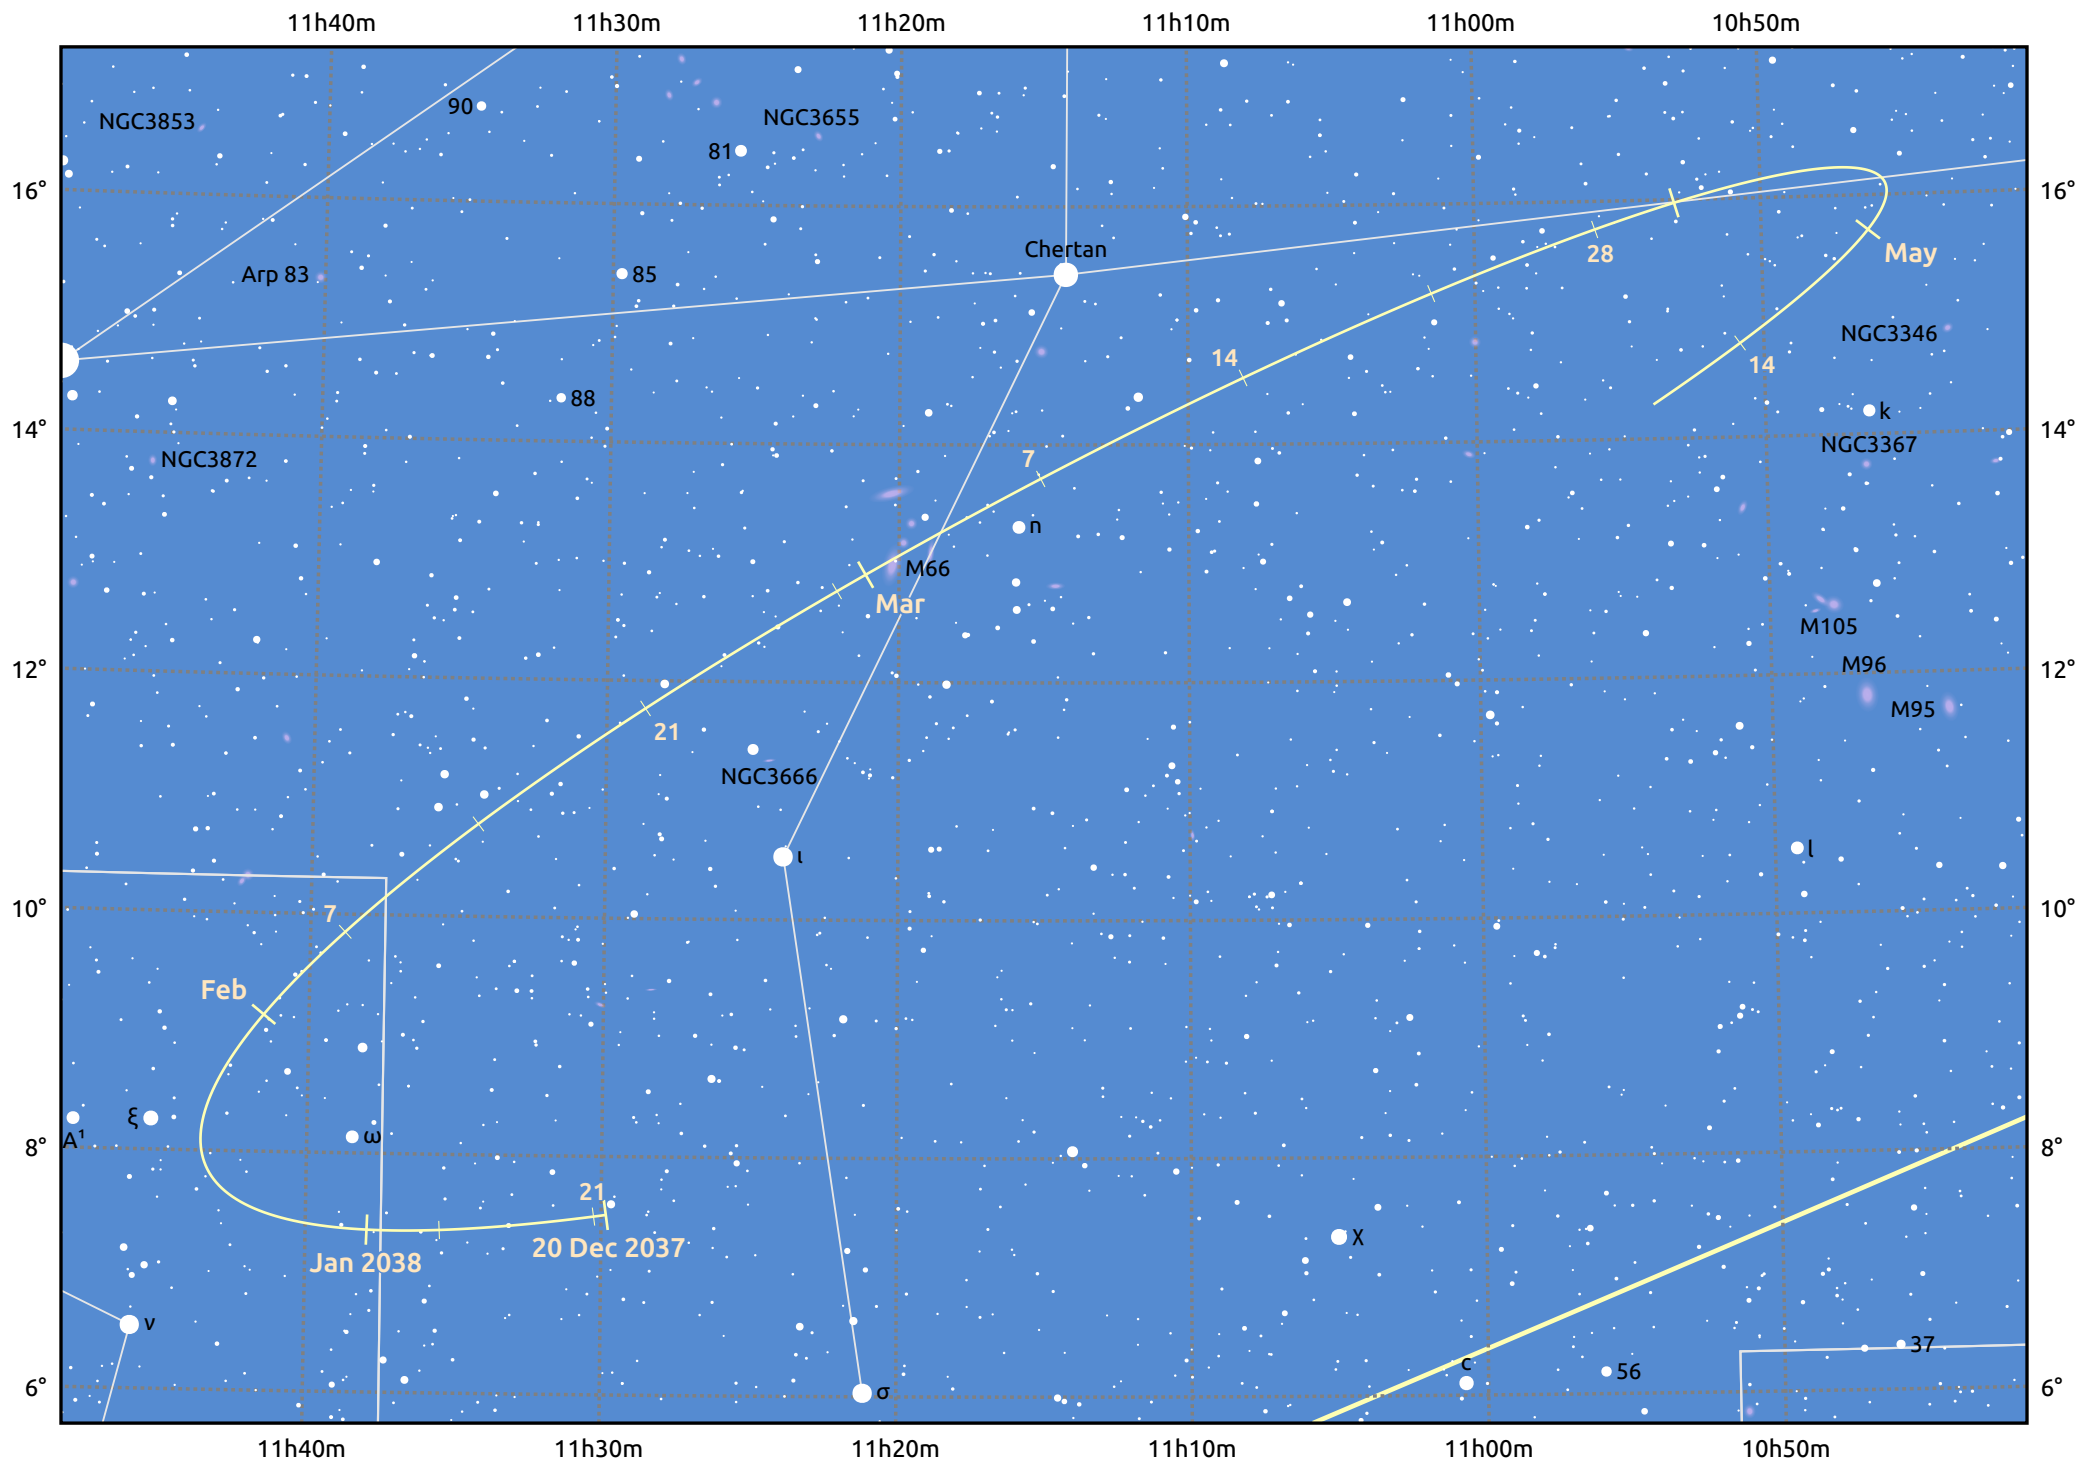

The path of Asteroid 8 Flora around opposition on 5 Mar 2038

© Dominic Ford 2011–2025. Date markers placed at midnight UTC. Downloaded from <https://in-the-sky.org>

Magnitude scale: 11.0 10.0 9.0 8.0 7.0 6.0 5.0 4.0 3.0 2.0

Ecliptic Plane

Galaxy Bright nebula Open cluster Globular cluster Planetary nebula

Date	Mag	Phase
2038 Jan 1	10.8	96%
2038 Feb 1	10.2	98%
2038 Feb 13	9.9	99%
2038 Mar 1	9.6	100%
2038 Apr 1	10.2	99%
2038 May 1	10.9	96%
2038 May 2	10.9	96%