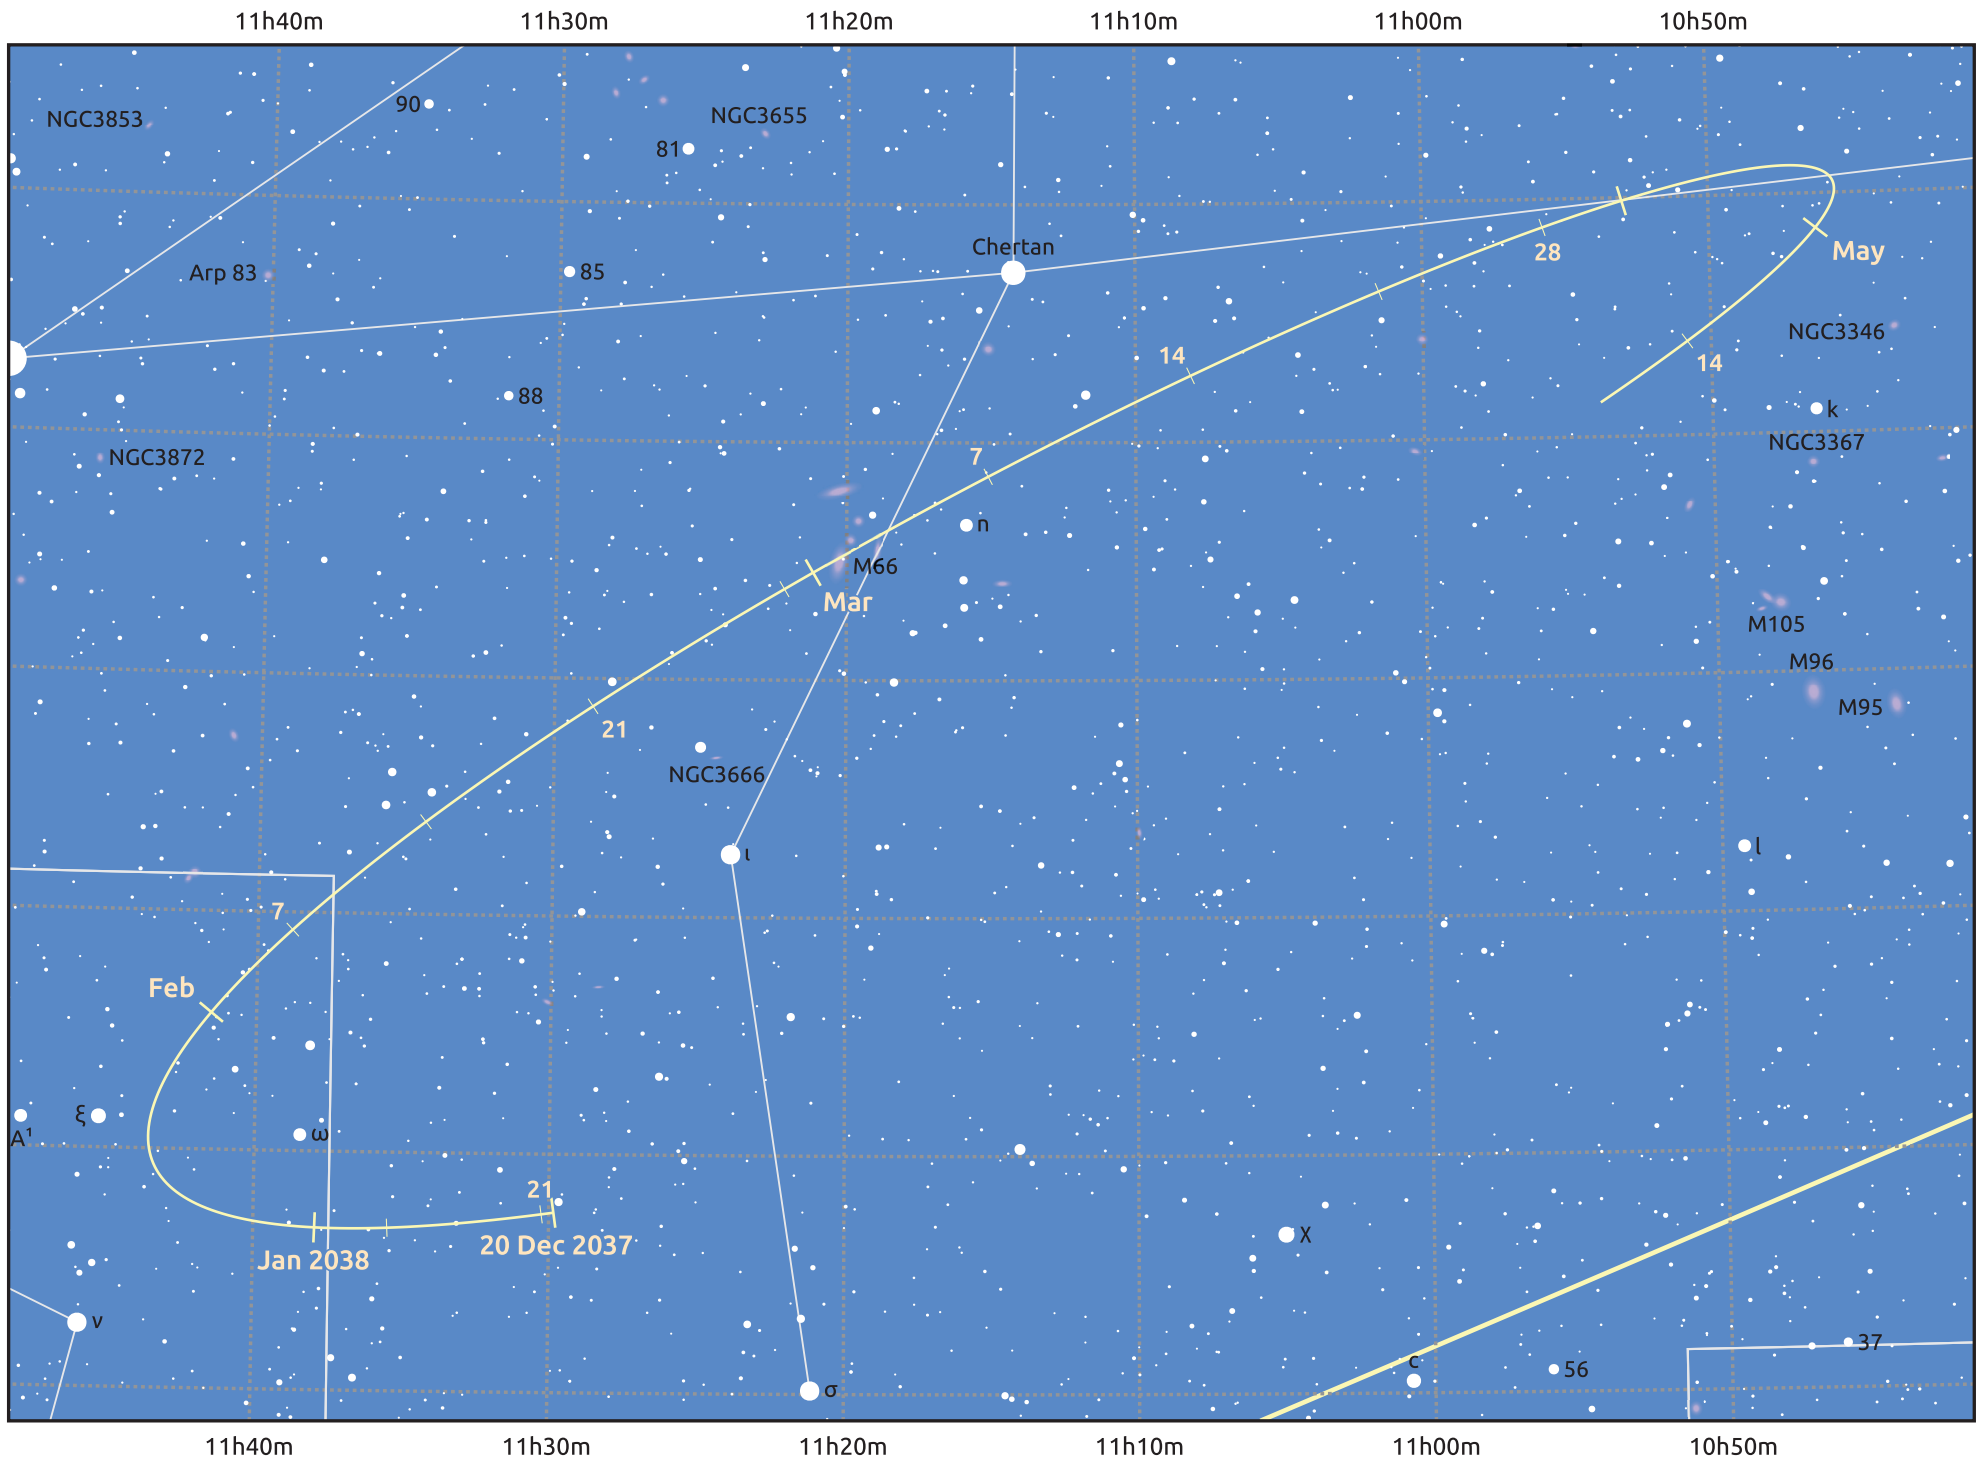

The path of Asteroid 8 Flora around opposition on 5 Mar 2038

© Dominic Ford 2011–2025. Date markers placed at midnight UTC. Downloaded from <https://in-the-sky.org>

Magnitude scale: 11.0 10.0 9.0 8.0 7.0 6.0 5.0 4.0 3.0 2.0

— Ecliptic Plane

Galaxy Bright nebula Open cluster Globular cluster Planetary nebula

Date	Mag	Phase
2038 Jan 1	10.8	96%
2038 Feb 1	10.2	98%
2038 Feb 13	9.9	99%
2038 Mar 1	9.6	100%
2038 Apr 1	10.2	99%
2038 May 1	10.9	96%
2038 May 2	10.9	96%