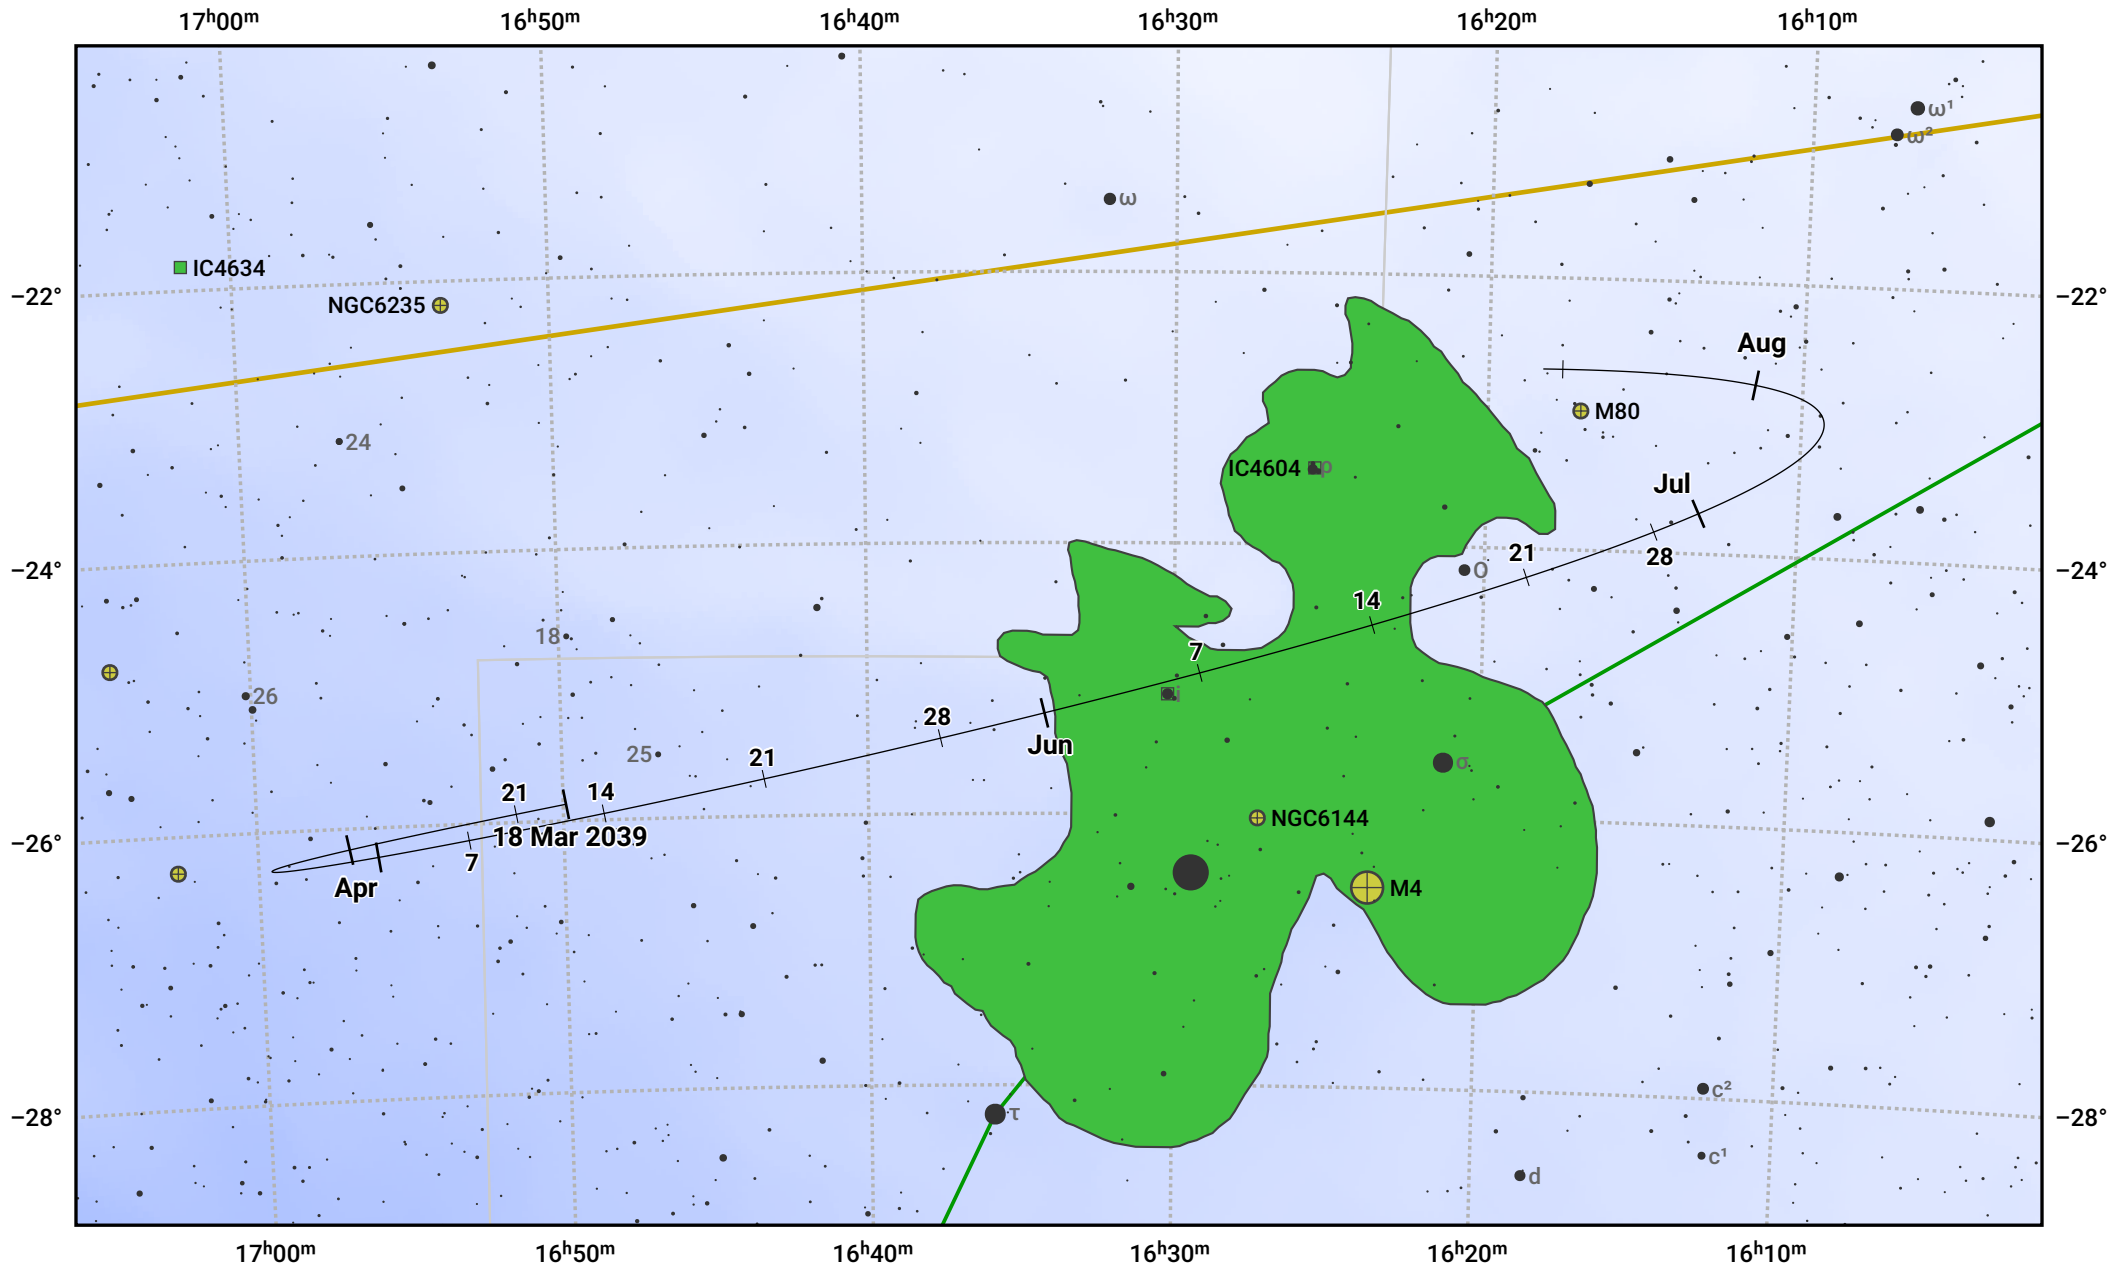

The path of Asteroid 10 Hygiea around opposition on 1 Jun 2039

© Dominic Ford 2011–2024. Date markers placed at midnight UTC. Downloaded from <https://in-the-sky.org>

Magnitude scale: 10.0 9.0 8.0 7.0 6.0 5.0 4.0 3.0 2.0 1.0

— Ecliptic Plane

Galaxy Bright nebula Open cluster Globular cluster

Date	Mag
2039 Apr 1	10.6
2039 May 1	10.0
2039 May 13	9.8
2039 Jun 1	9.3
2039 Jul 1	10.0
2039 Aug 1	10.6
2039 Aug 12	10.8