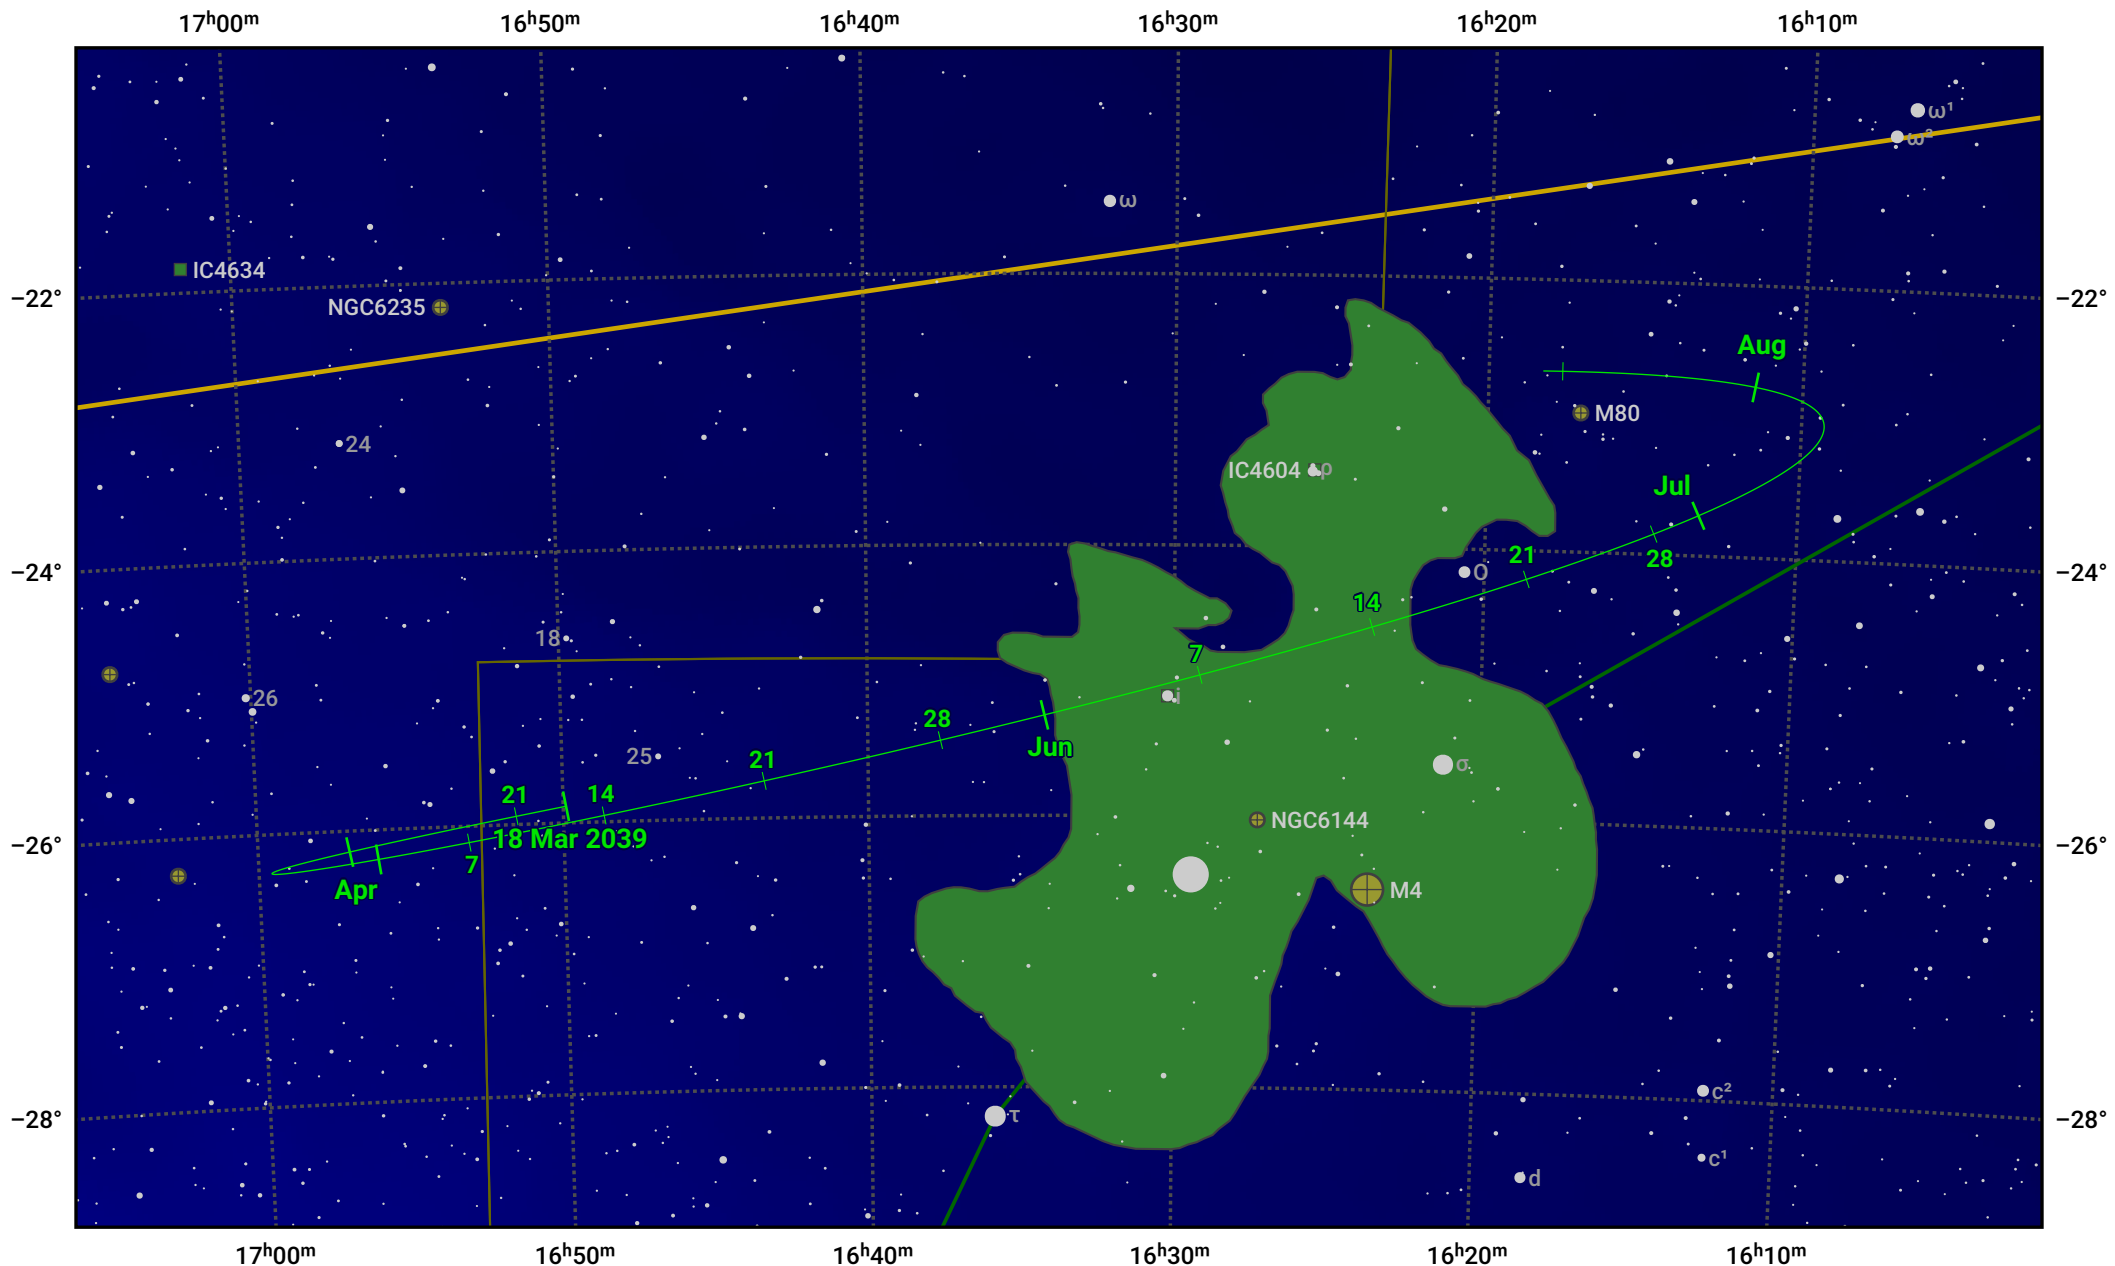

# The path of Asteroid 10 Hygiea around opposition on 1 Jun 2039

© Dominic Ford 2011–2024. Date markers placed at midnight UTC. Downloaded from <https://in-the-sky.org>

Magnitude scale: 10.0 9.0 8.0 7.0 6.0 5.0 4.0 3.0 2.0 1.0

— Ecliptic Plane

- Galaxy
- Bright nebula
- Open cluster
- ⊕ Globular cluster

Date	Mag
2039 Apr 1	10.6
2039 May 1	10.0
2039 May 13	9.8
2039 Jun 1	9.3
2039 Jul 1	10.0
2039 Aug 1	10.6
2039 Aug 12	10.8