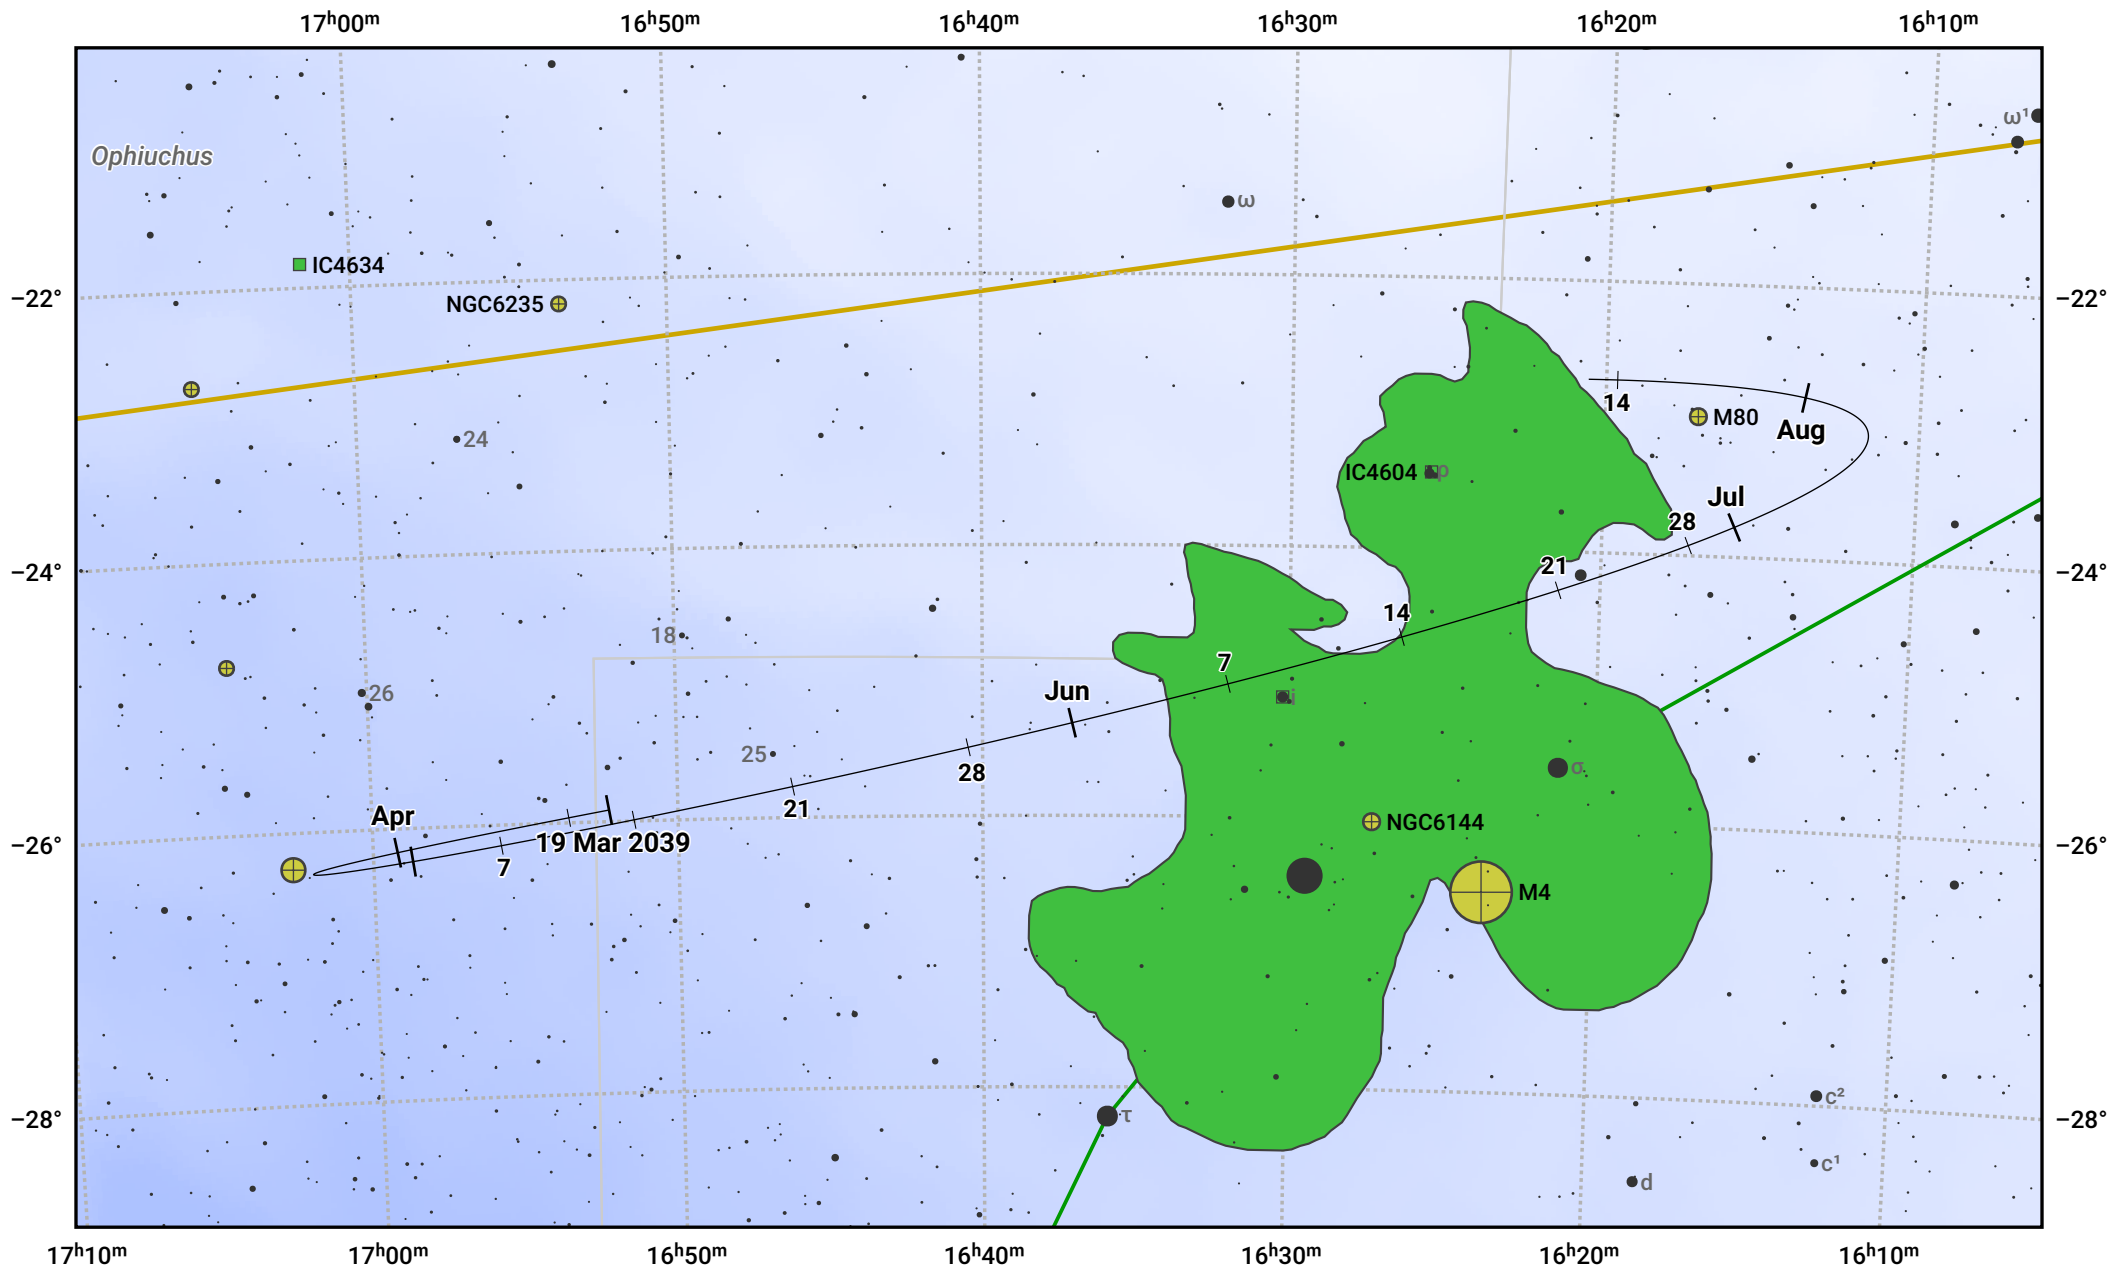

# The path of Asteroid 10 Hygiea around opposition on 2 Jun 2039

© Dominic Ford 2011–2024. Date markers placed at midnight UTC. Downloaded from <https://in-the-sky.org>

Magnitude scale: 10.0 9.0 8.0 7.0 6.0 5.0 4.0 3.0 2.0 1.0

— Ecliptic Plane

Galaxy Bright nebula Open cluster Globular cluster

Date	Mag
2039 Apr 1	10.6
2039 May 1	10.0
2039 May 13	9.8
2039 Jun 1	9.3
2039 Jul 1	10.0
2039 Aug 1	10.6
2039 Aug 13	10.8