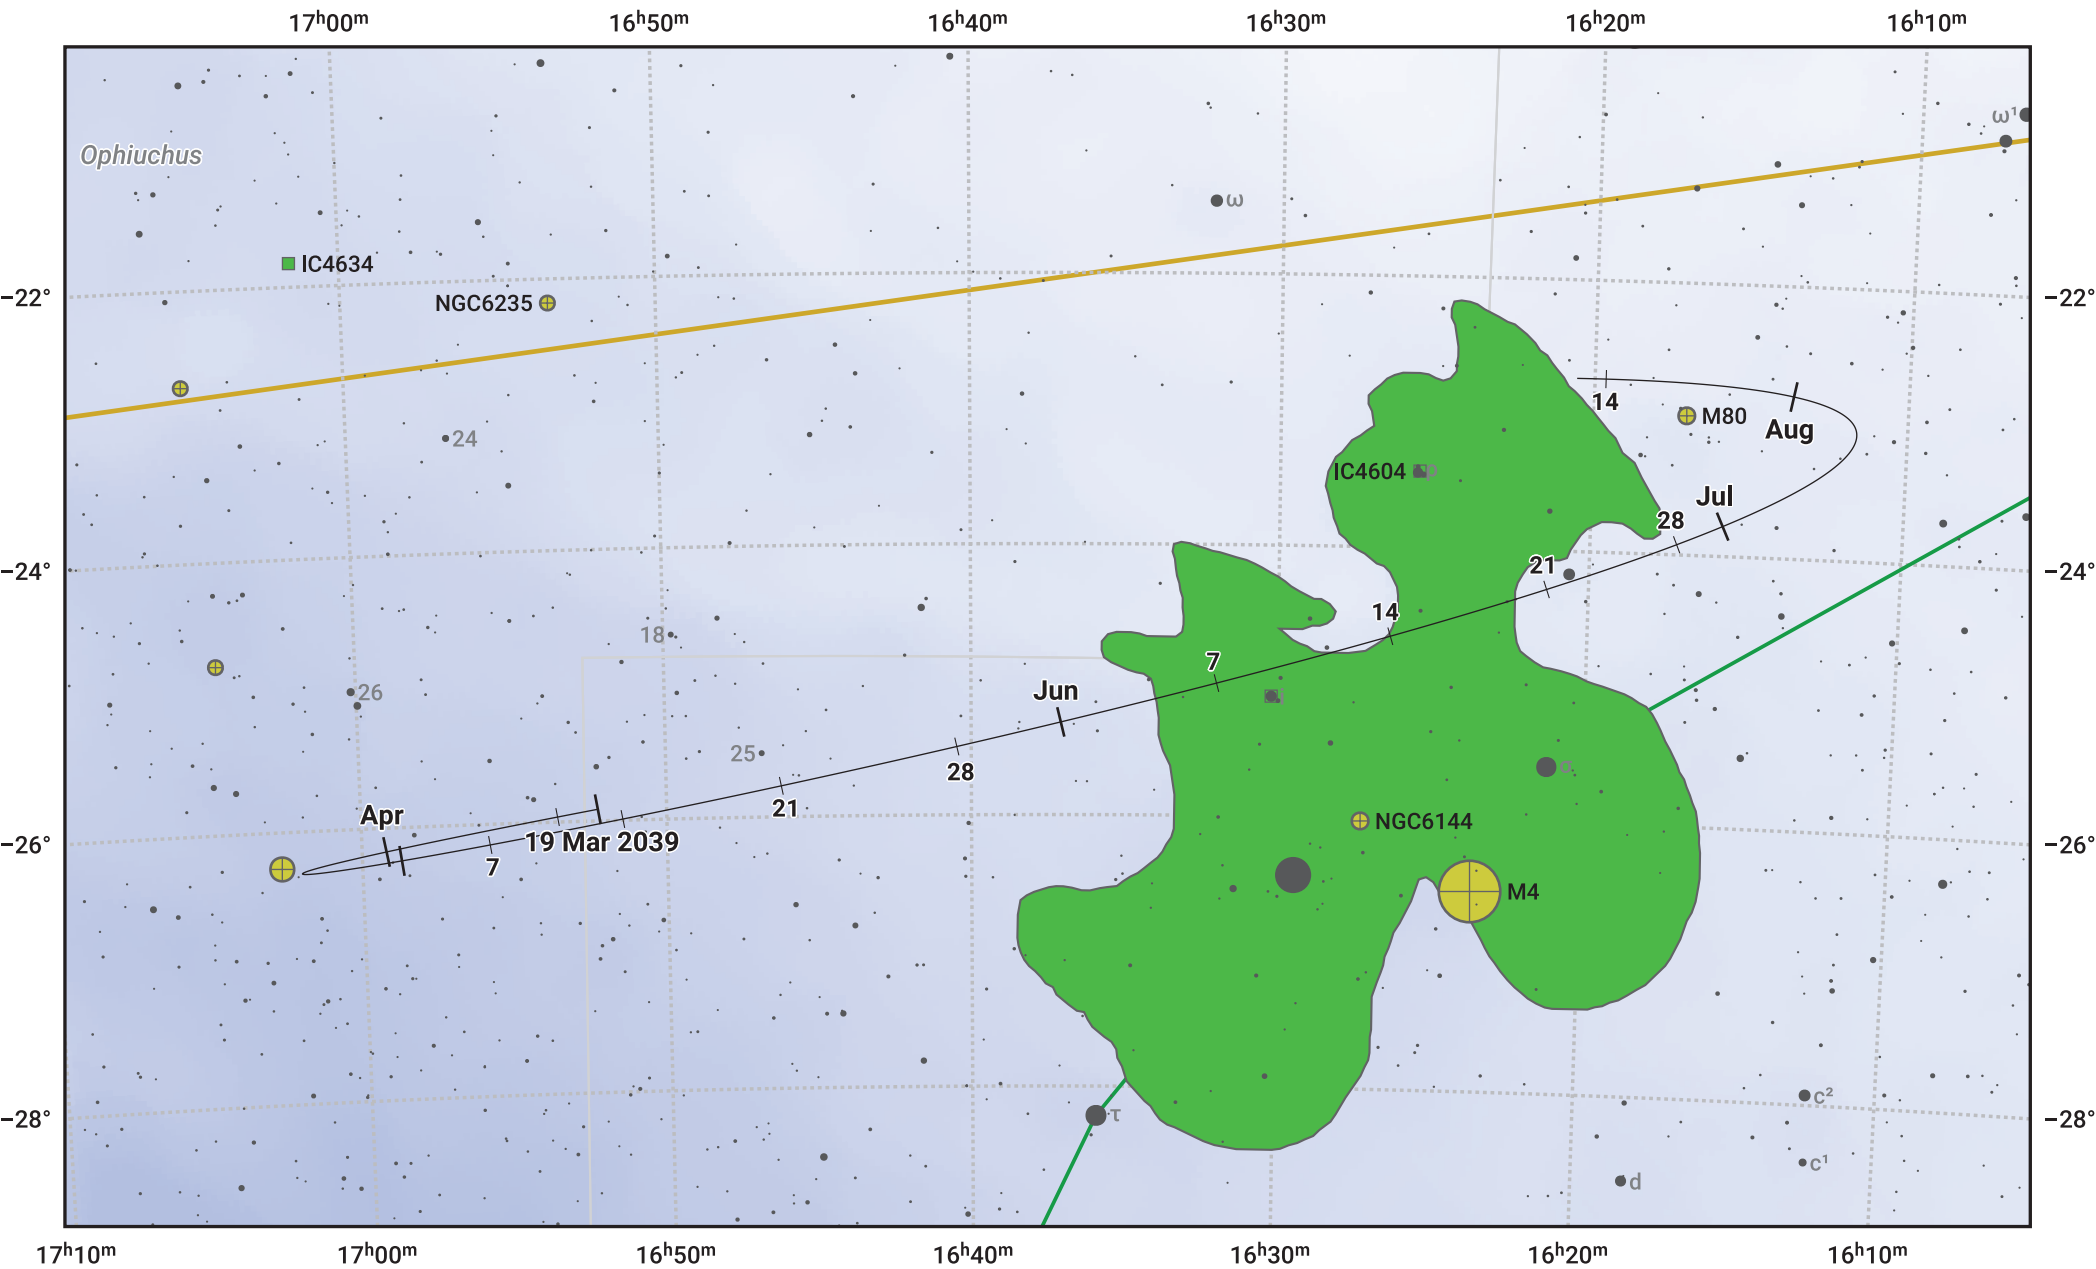

The path of Asteroid 10 Hygiea around opposition on 2 Jun 2039

© Dominic Ford 2011–2024. Date markers placed at midnight UTC. Downloaded from <https://in-the-sky.org>

Magnitude scale: 10.0 9.0 8.0 7.0 6.0 5.0 4.0 3.0 2.0 1.0

— Ecliptic Plane

Galaxy Bright nebula Open cluster Globular cluster

Date	Mag
2039 Apr 1	10.6
2039 May 1	10.0
2039 May 13	9.8
2039 Jun 1	9.3
2039 Jul 1	10.0
2039 Aug 1	10.6
2039 Aug 13	10.8