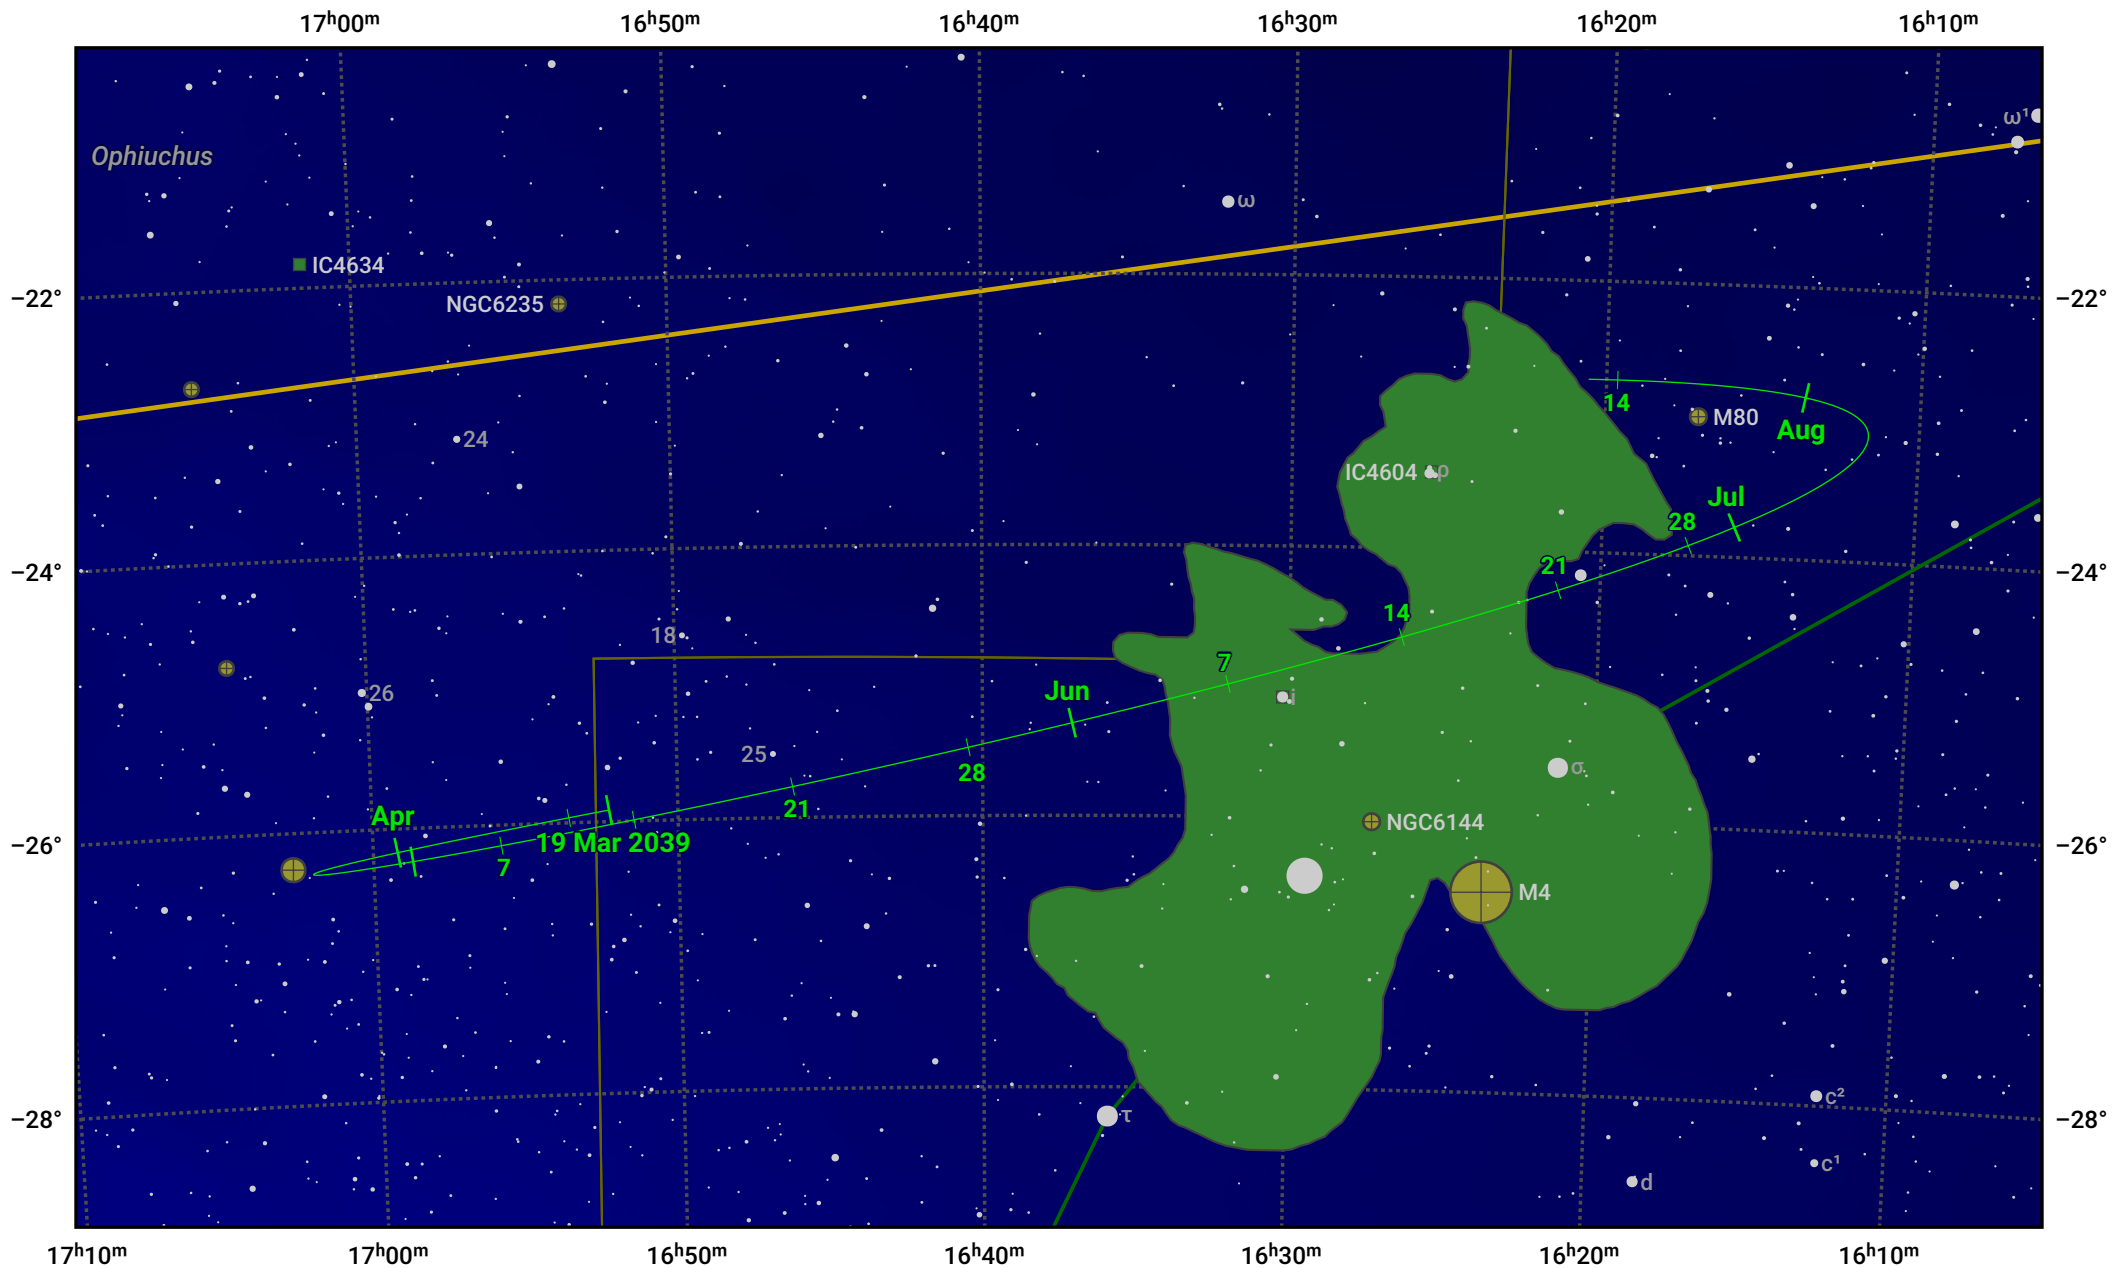

The path of Asteroid 10 Hygiea around opposition on 2 Jun 2039

© Dominic Ford 2011–2024. Date markers placed at midnight UTC. Downloaded from <https://in-the-sky.org>

Magnitude scale: 10.0 9.0 8.0 7.0 6.0 5.0 4.0 3.0 2.0 1.0

— Ecliptic Plane

Galaxy Bright nebula Open cluster Globular cluster

Date	Mag
2039 Apr 1	10.6
2039 May 1	10.0
2039 May 13	9.8
2039 Jun 1	9.3
2039 Jul 1	10.0
2039 Aug 1	10.6
2039 Aug 13	10.8