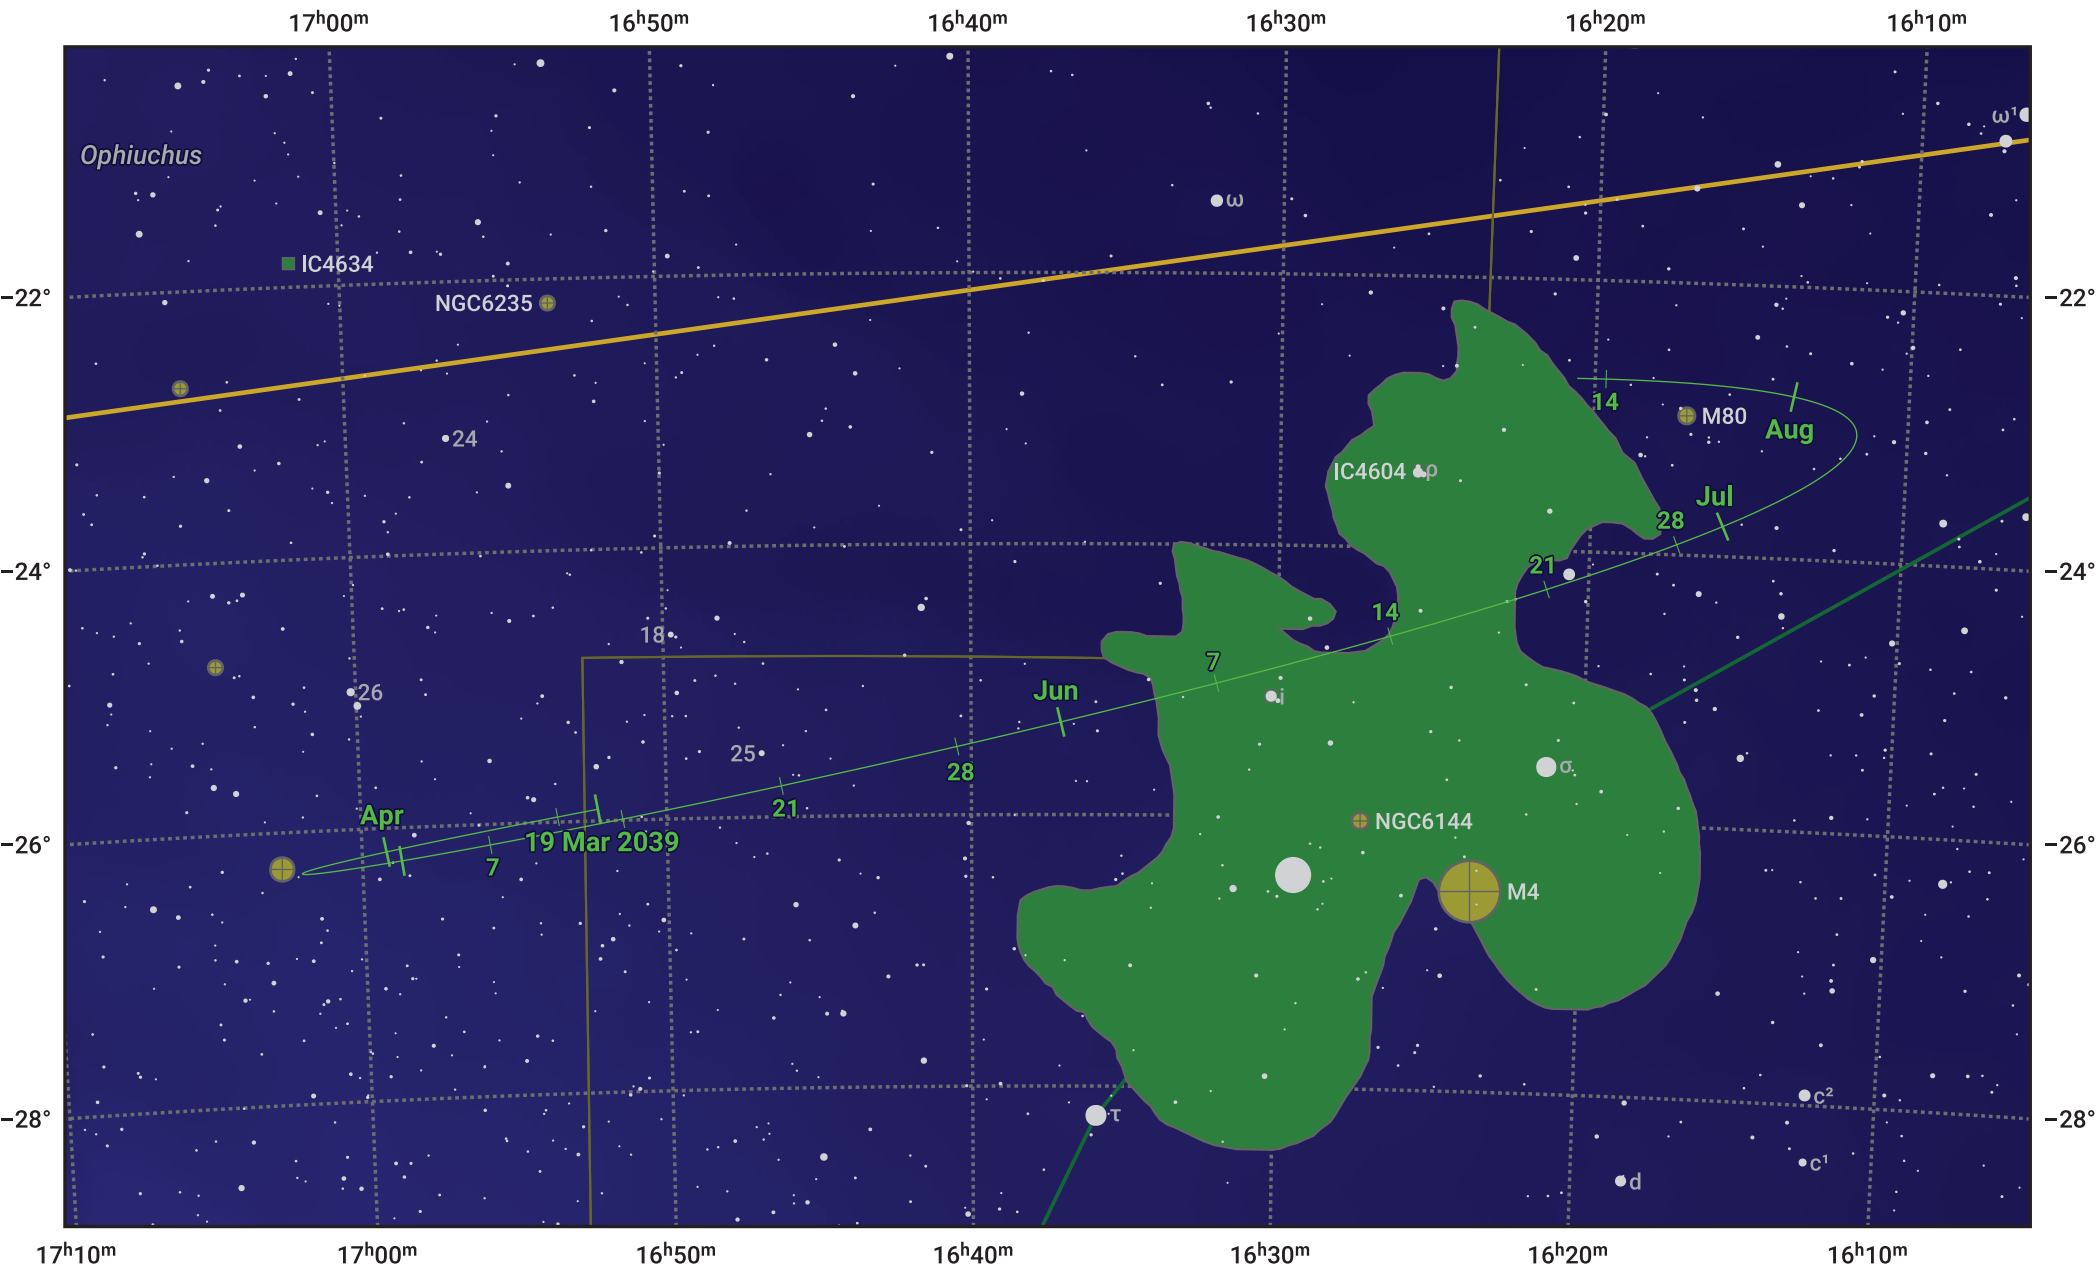

The path of Asteroid 10 Hygiea around opposition on 2 Jun 2039

© Dominic Ford 2011–2024. Date markers placed at midnight UTC. Downloaded from <https://in-the-sky.org>

Magnitude scale: 10.0 9.0 8.0 7.0 6.0 5.0 4.0 3.0 2.0 1.0

— Ecliptic Plane

- Galaxy
- Bright nebula
- Open cluster
- ⊕ Globular cluster

Date	Mag
2039 Apr 1	10.6
2039 May 1	10.0
2039 May 13	9.8
2039 Jun 1	9.3
2039 Jul 1	10.0
2039 Aug 1	10.6
2039 Aug 13	10.8