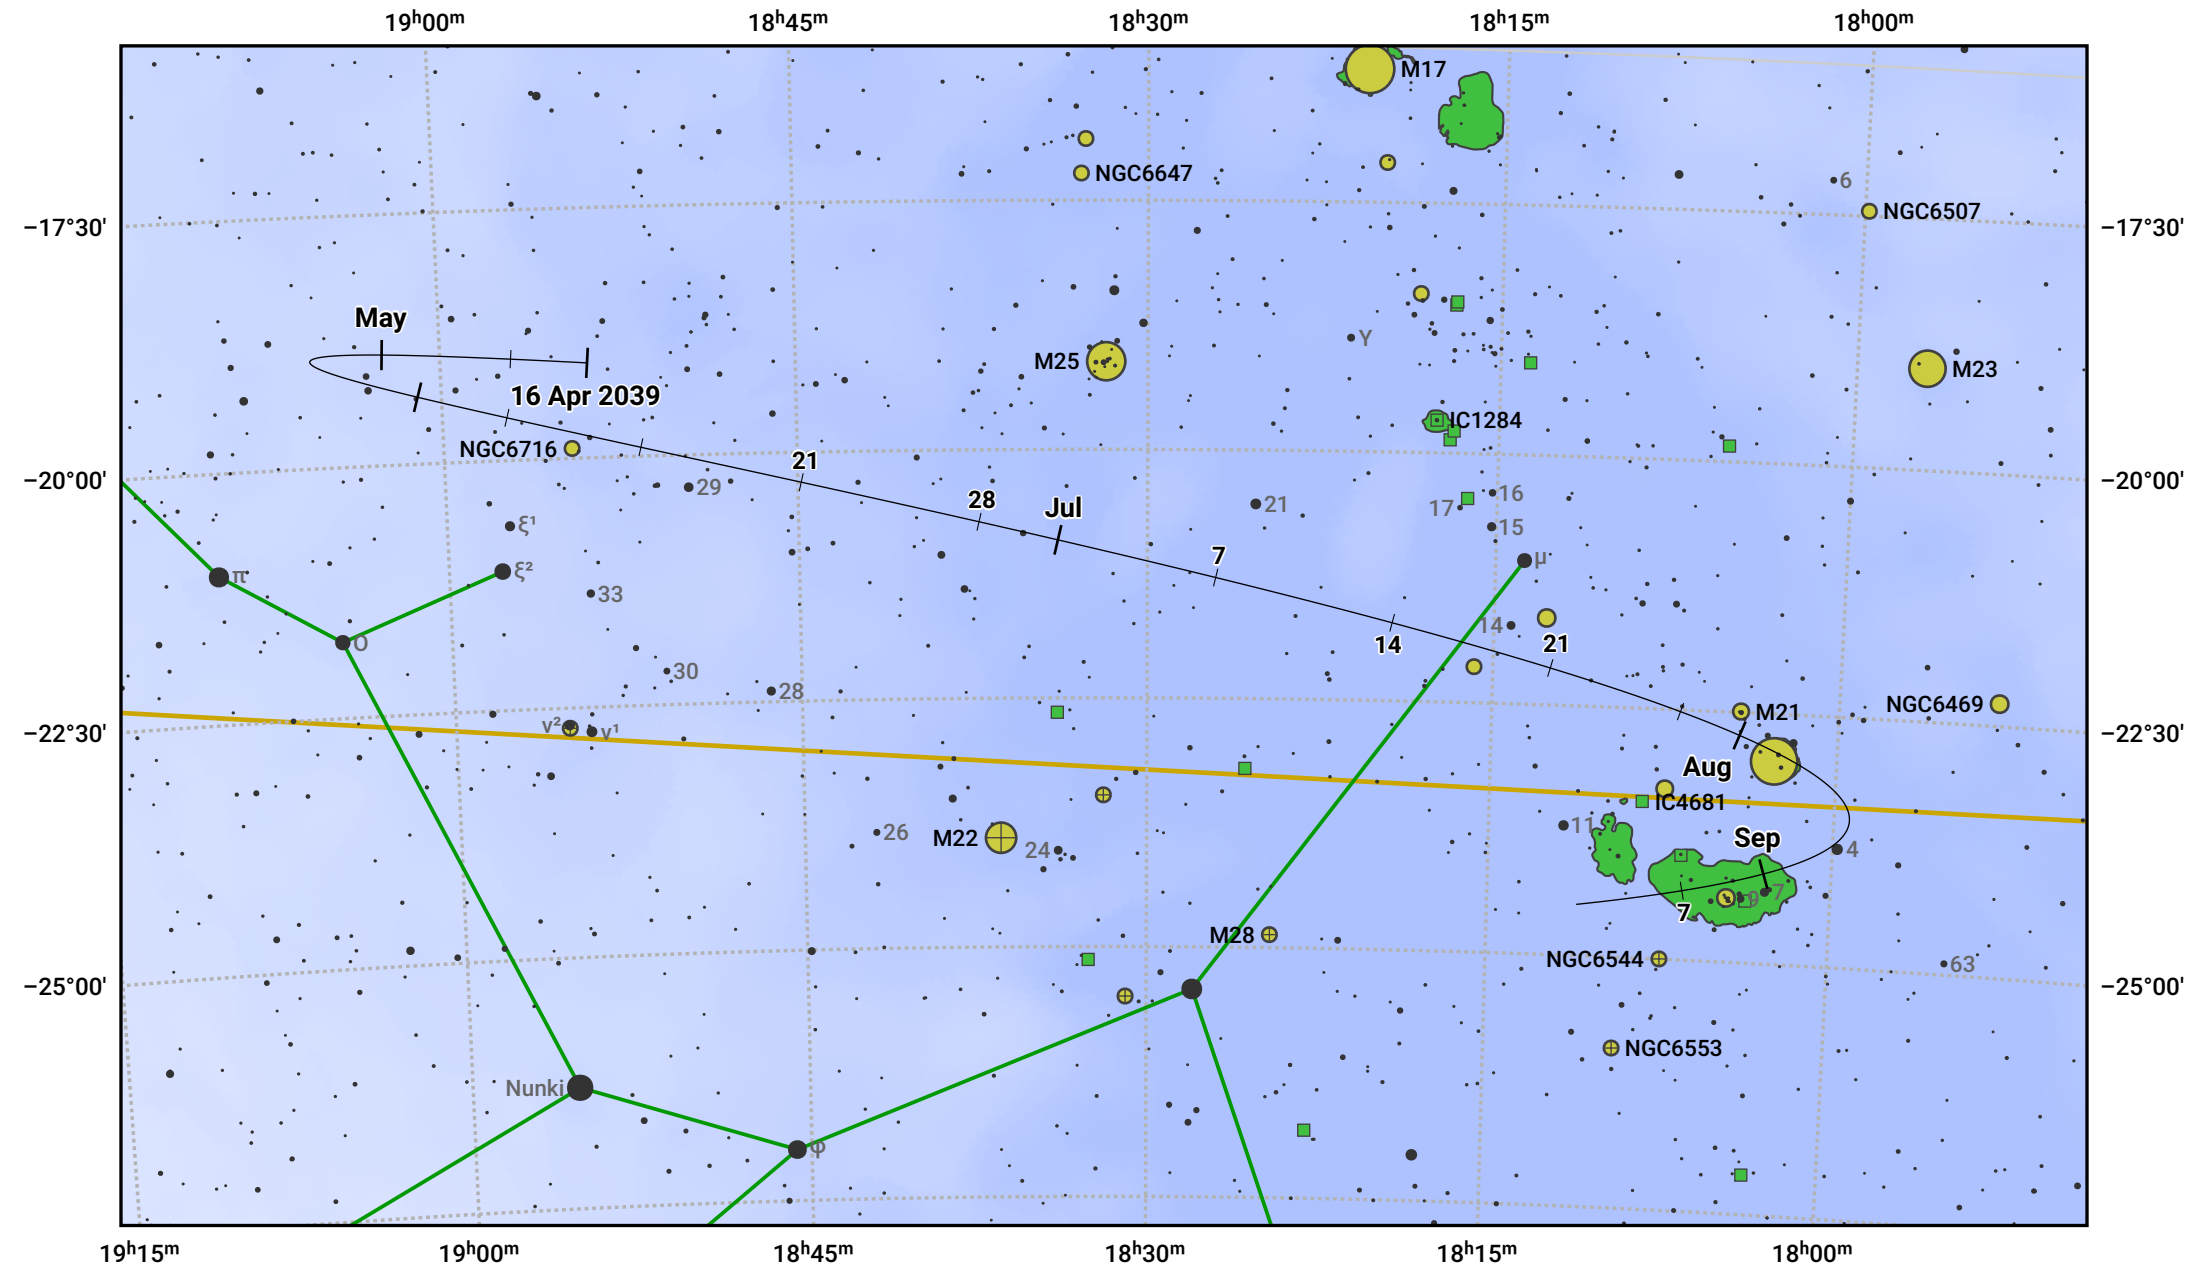

# The path of Asteroid 8 Flora around opposition on 30 Jun 2039

© Dominic Ford 2011–2024. Date markers placed at midnight UTC. Downloaded from <https://in-the-sky.org>

Magnitude scale: ● 9.0 ● 8.0 ● 7.0 ● 6.0 ● 5.0 ● 4.0 ● 3.0 ● 2.0

— Ecliptic Plane

● Galaxy   
 ■ Bright nebula   
 ● Open cluster   
 ⊕ Globular cluster

Date	Mag	Phase
2039 May 1	10.9	96%
2039 May 31	10.1	98%
2039 Jun 1	10.1	98%
2039 Jul 1	9.2	100%
2039 Aug 1	9.9	98%
2039 Sep 1	10.5	95%