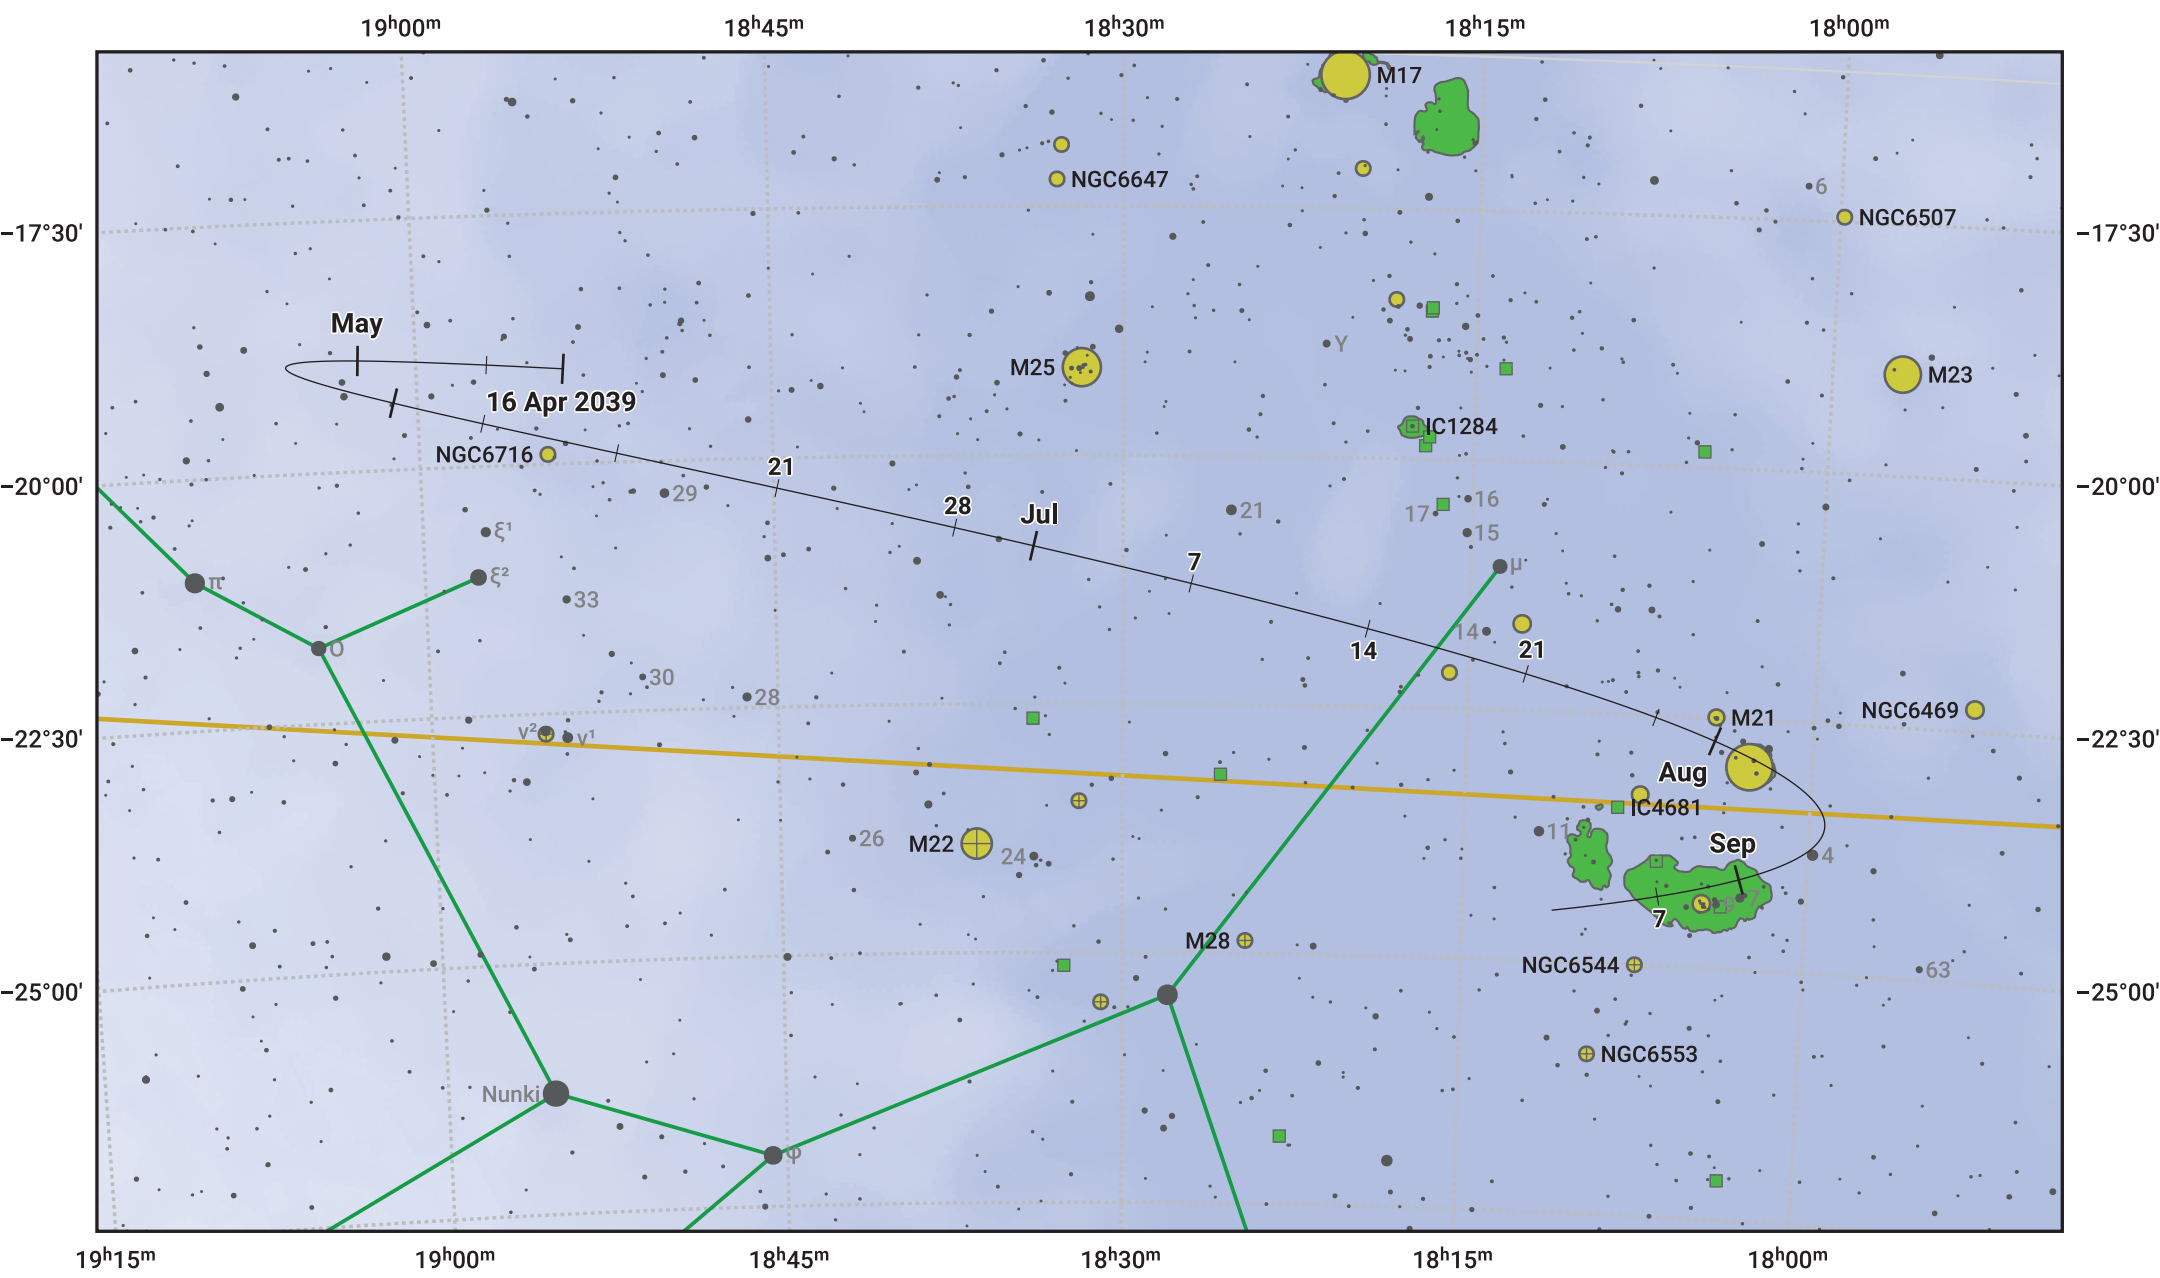

The path of Asteroid 8 Flora around opposition on 30 Jun 2039

© Dominic Ford 2011–2024. Date markers placed at midnight UTC. Downloaded from <https://in-the-sky.org>

Magnitude scale: ● 9.0 ● 8.0 ● 7.0 ● 6.0 ● 5.0 ● 4.0 ● 3.0 ● 2.0

— Ecliptic Plane

● Galaxy ● Bright nebula ● Open cluster ● Globular cluster

| Date | Mag | Phase |
|-------------|------|-------|
| 2039 May 1 | 10.9 | 96% |
| 2039 May 31 | 10.1 | 98% |
| 2039 Jun 1 | 10.1 | 98% |
| 2039 Jul 1 | 9.2 | 100% |
| 2039 Aug 1 | 9.9 | 98% |
| 2039 Sep 1 | 10.5 | 95% |