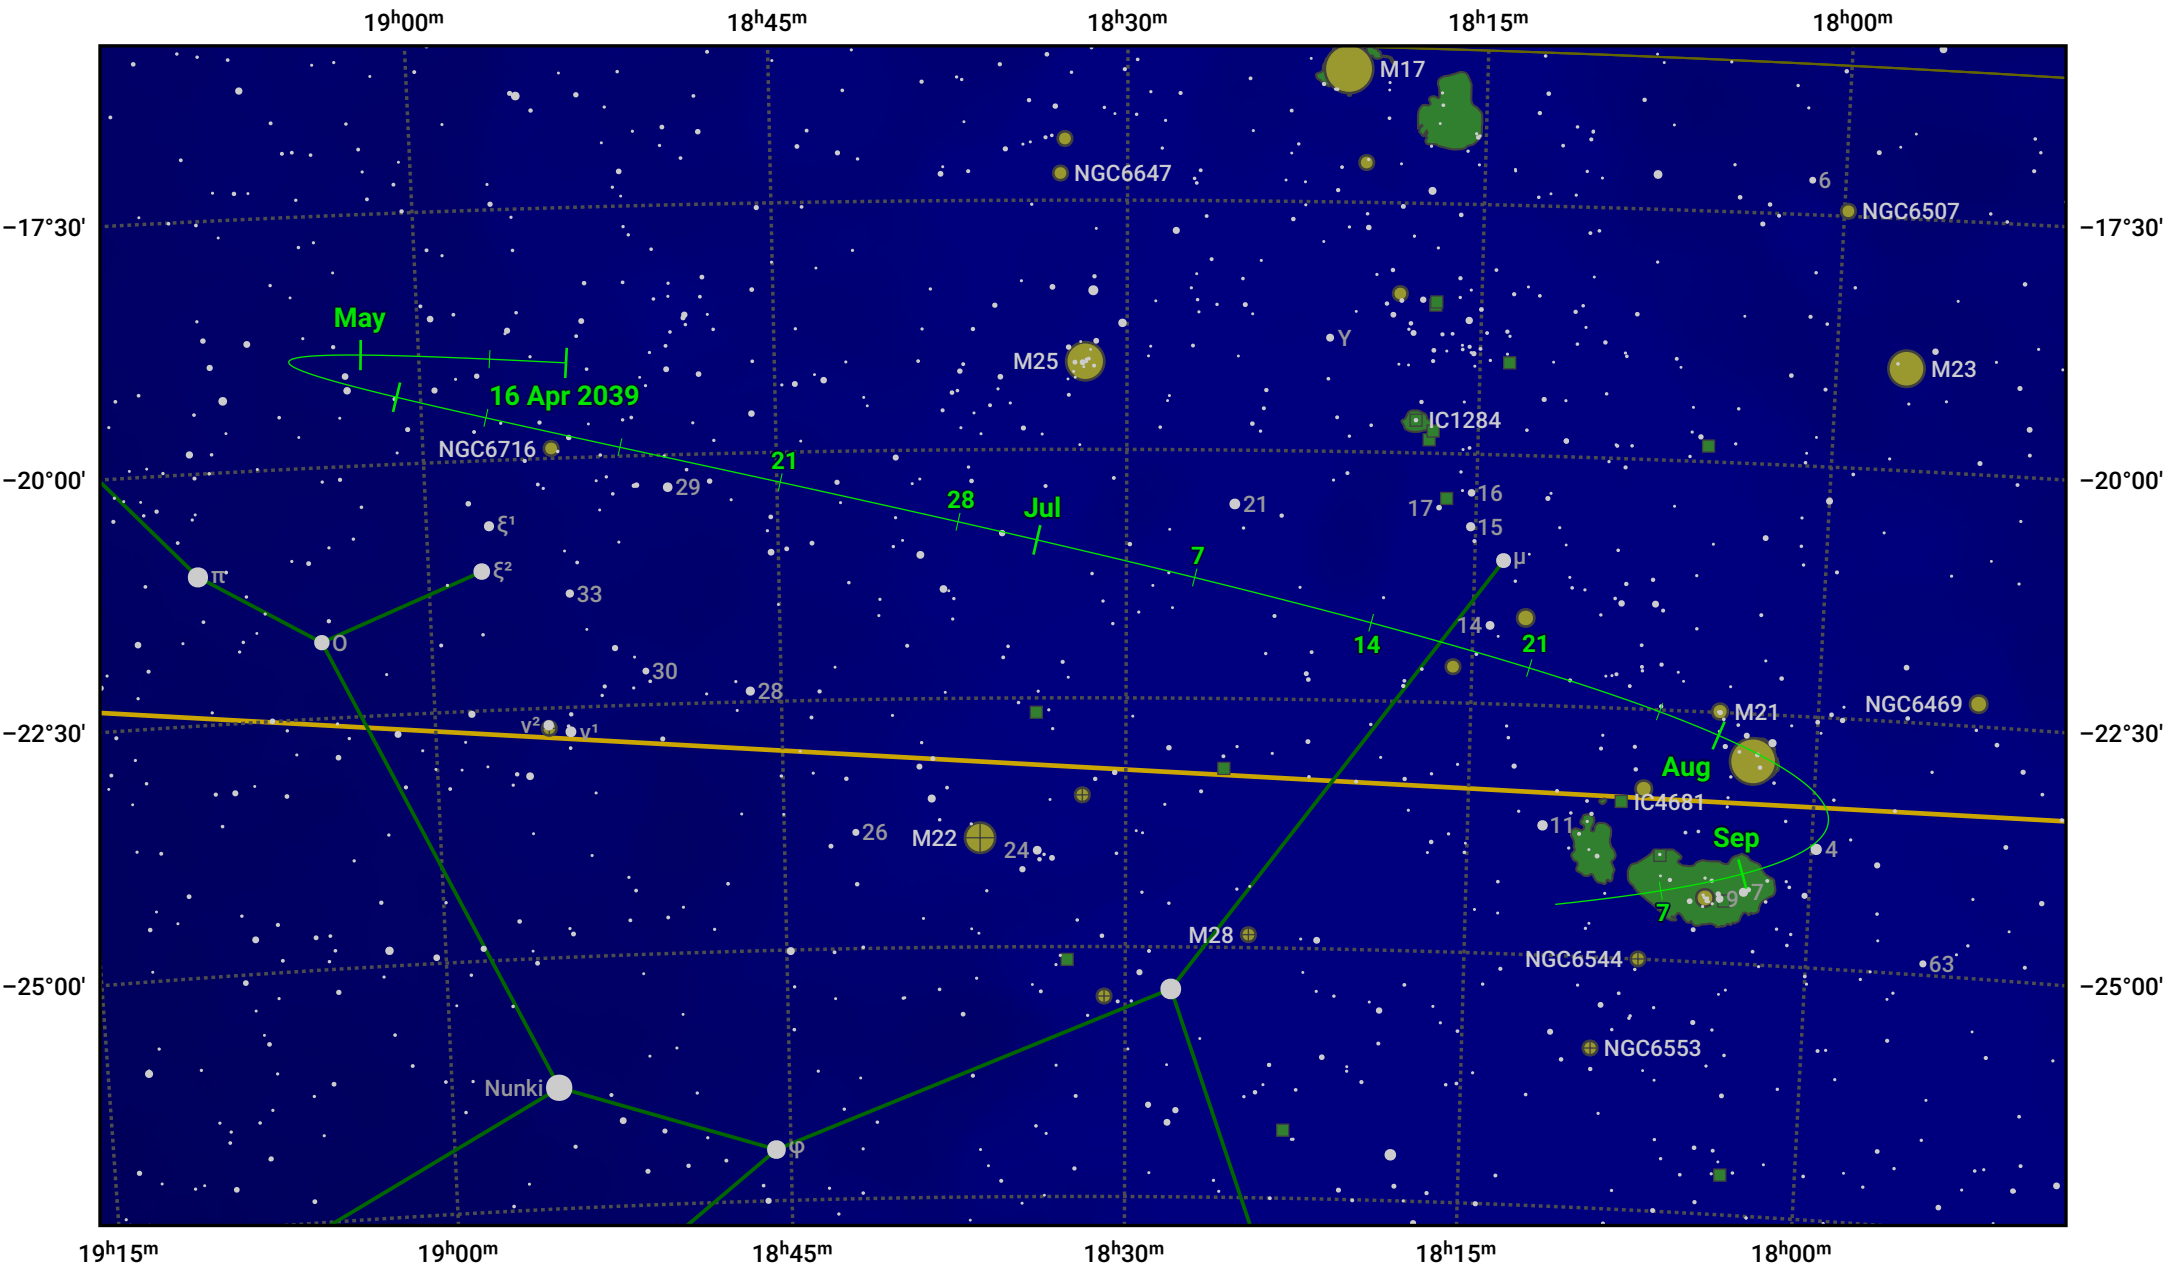

# The path of Asteroid 8 Flora around opposition on 30 Jun 2039

© Dominic Ford 2011–2024. Date markers placed at midnight UTC. Downloaded from <https://in-the-sky.org>

Magnitude scale: ● 9.0 ● 8.0 ● 7.0 ● 6.0 ● 5.0 ● 4.0 ● 3.0 ● 2.0

— Ecliptic Plane

● Galaxy ● Bright nebula ● Open cluster ● Globular cluster

Date	Mag	Phase
2039 May 1	10.9	96%
2039 May 31	10.1	98%
2039 Jun 1	10.1	98%
2039 Jul 1	9.2	100%
2039 Aug 1	9.9	98%
2039 Sep 1	10.5	95%