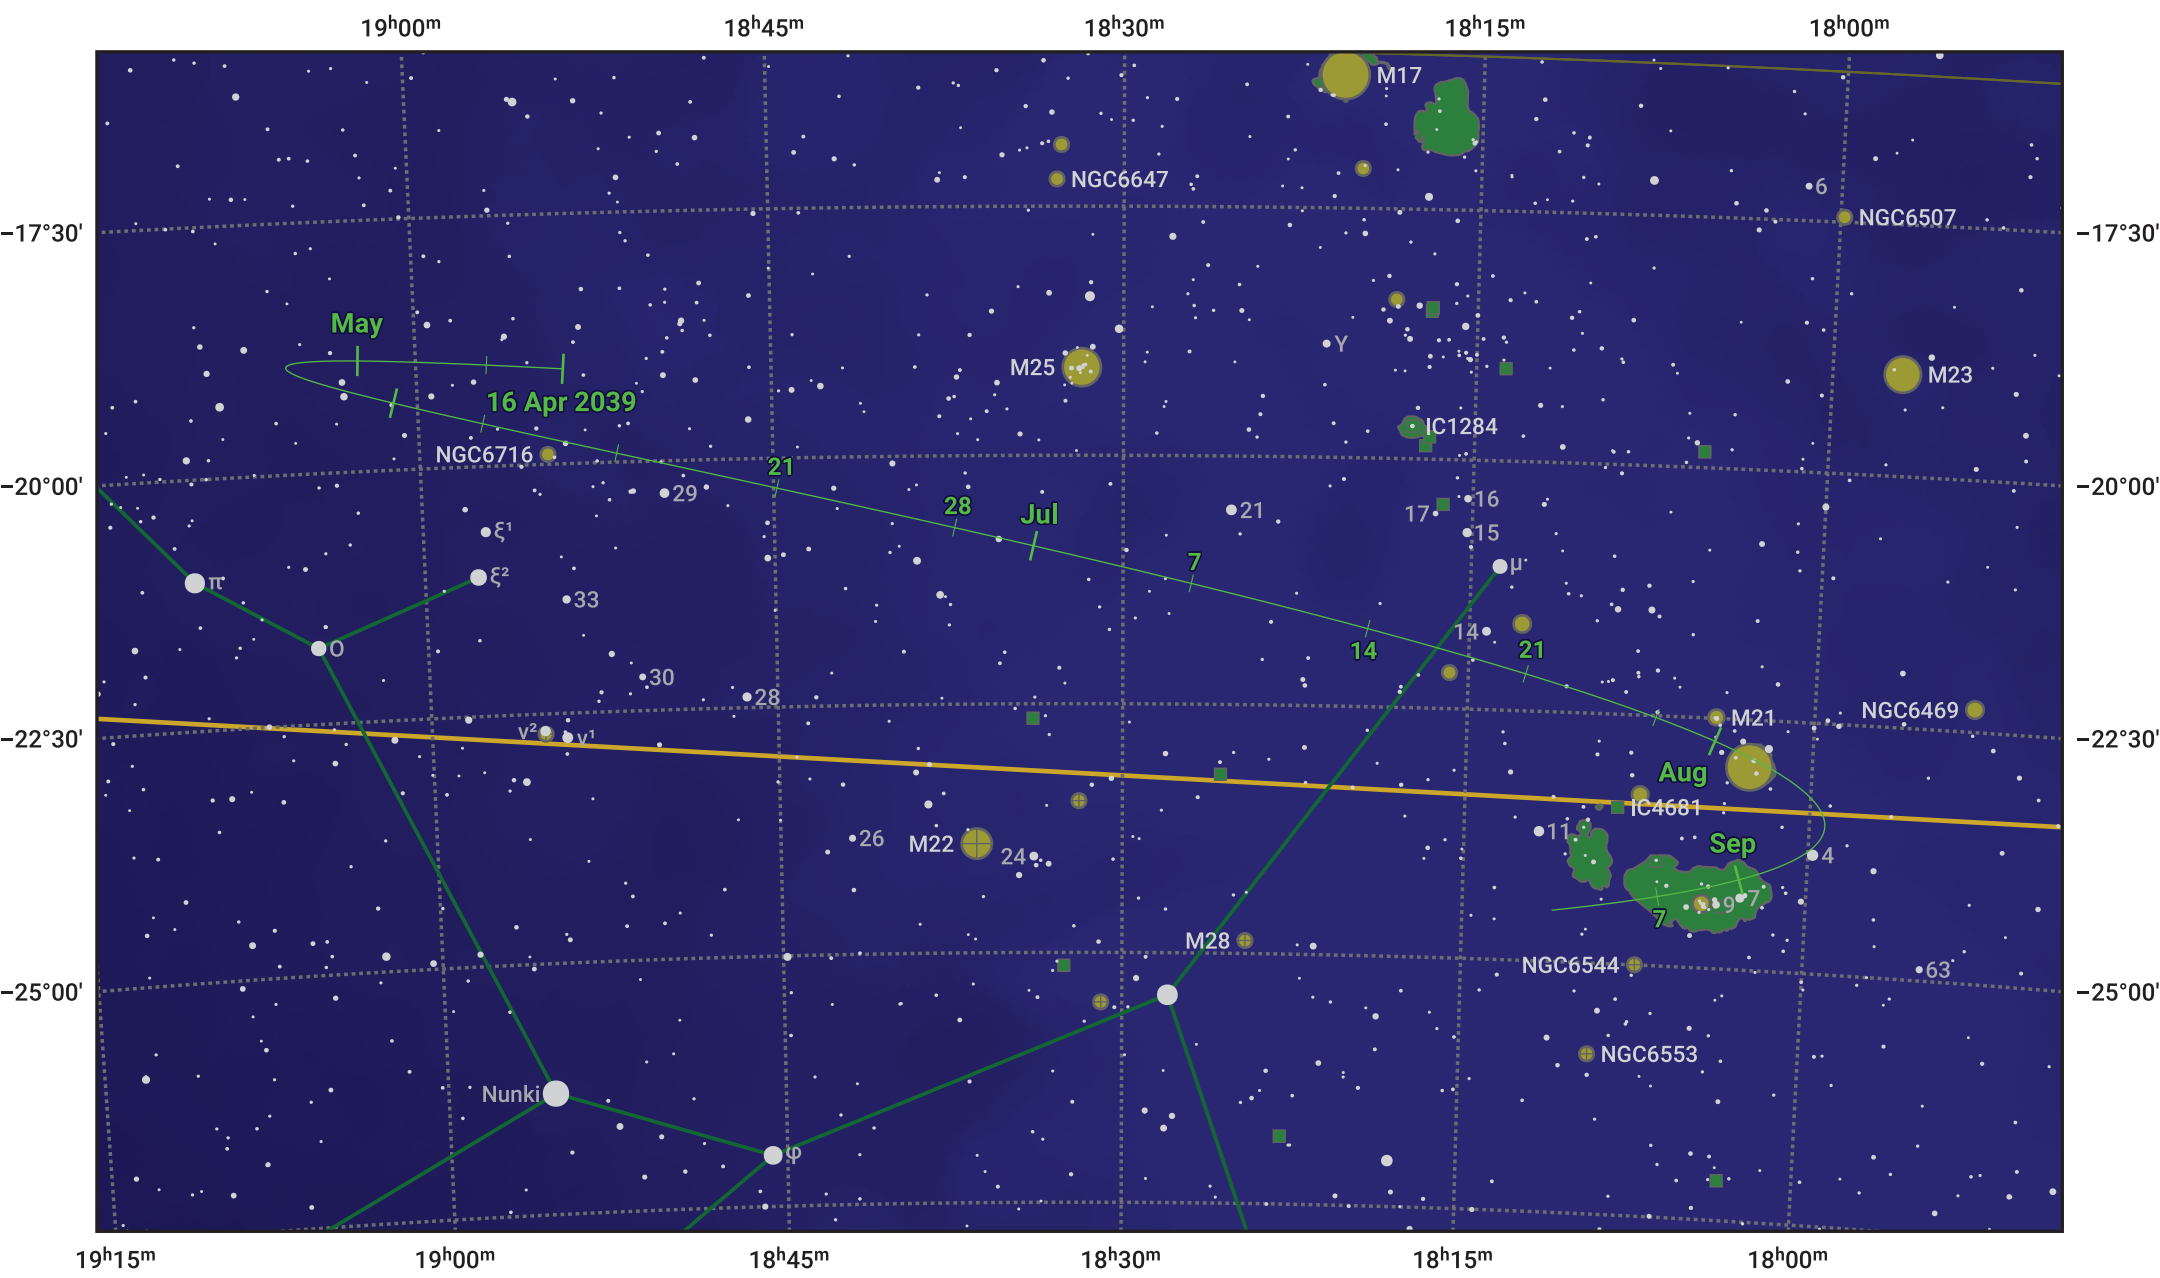

The path of Asteroid 8 Flora around opposition on 30 Jun 2039

© Dominic Ford 2011–2024. Date markers placed at midnight UTC. Downloaded from <https://in-the-sky.org>

Magnitude scale: ● 9.0 ● 8.0 ● 7.0 ● 6.0 ● 5.0 ● 4.0 ● 3.0 ● 2.0

— Ecliptic Plane

● Galaxy ● Bright nebula ● Open cluster ● Globular cluster

| Date | Mag | Phase |
|-------------|------|-------|
| 2039 May 1 | 10.9 | 96% |
| 2039 May 31 | 10.1 | 98% |
| 2039 Jun 1 | 10.1 | 98% |
| 2039 Jul 1 | 9.2 | 100% |
| 2039 Aug 1 | 9.9 | 98% |
| 2039 Sep 1 | 10.5 | 95% |