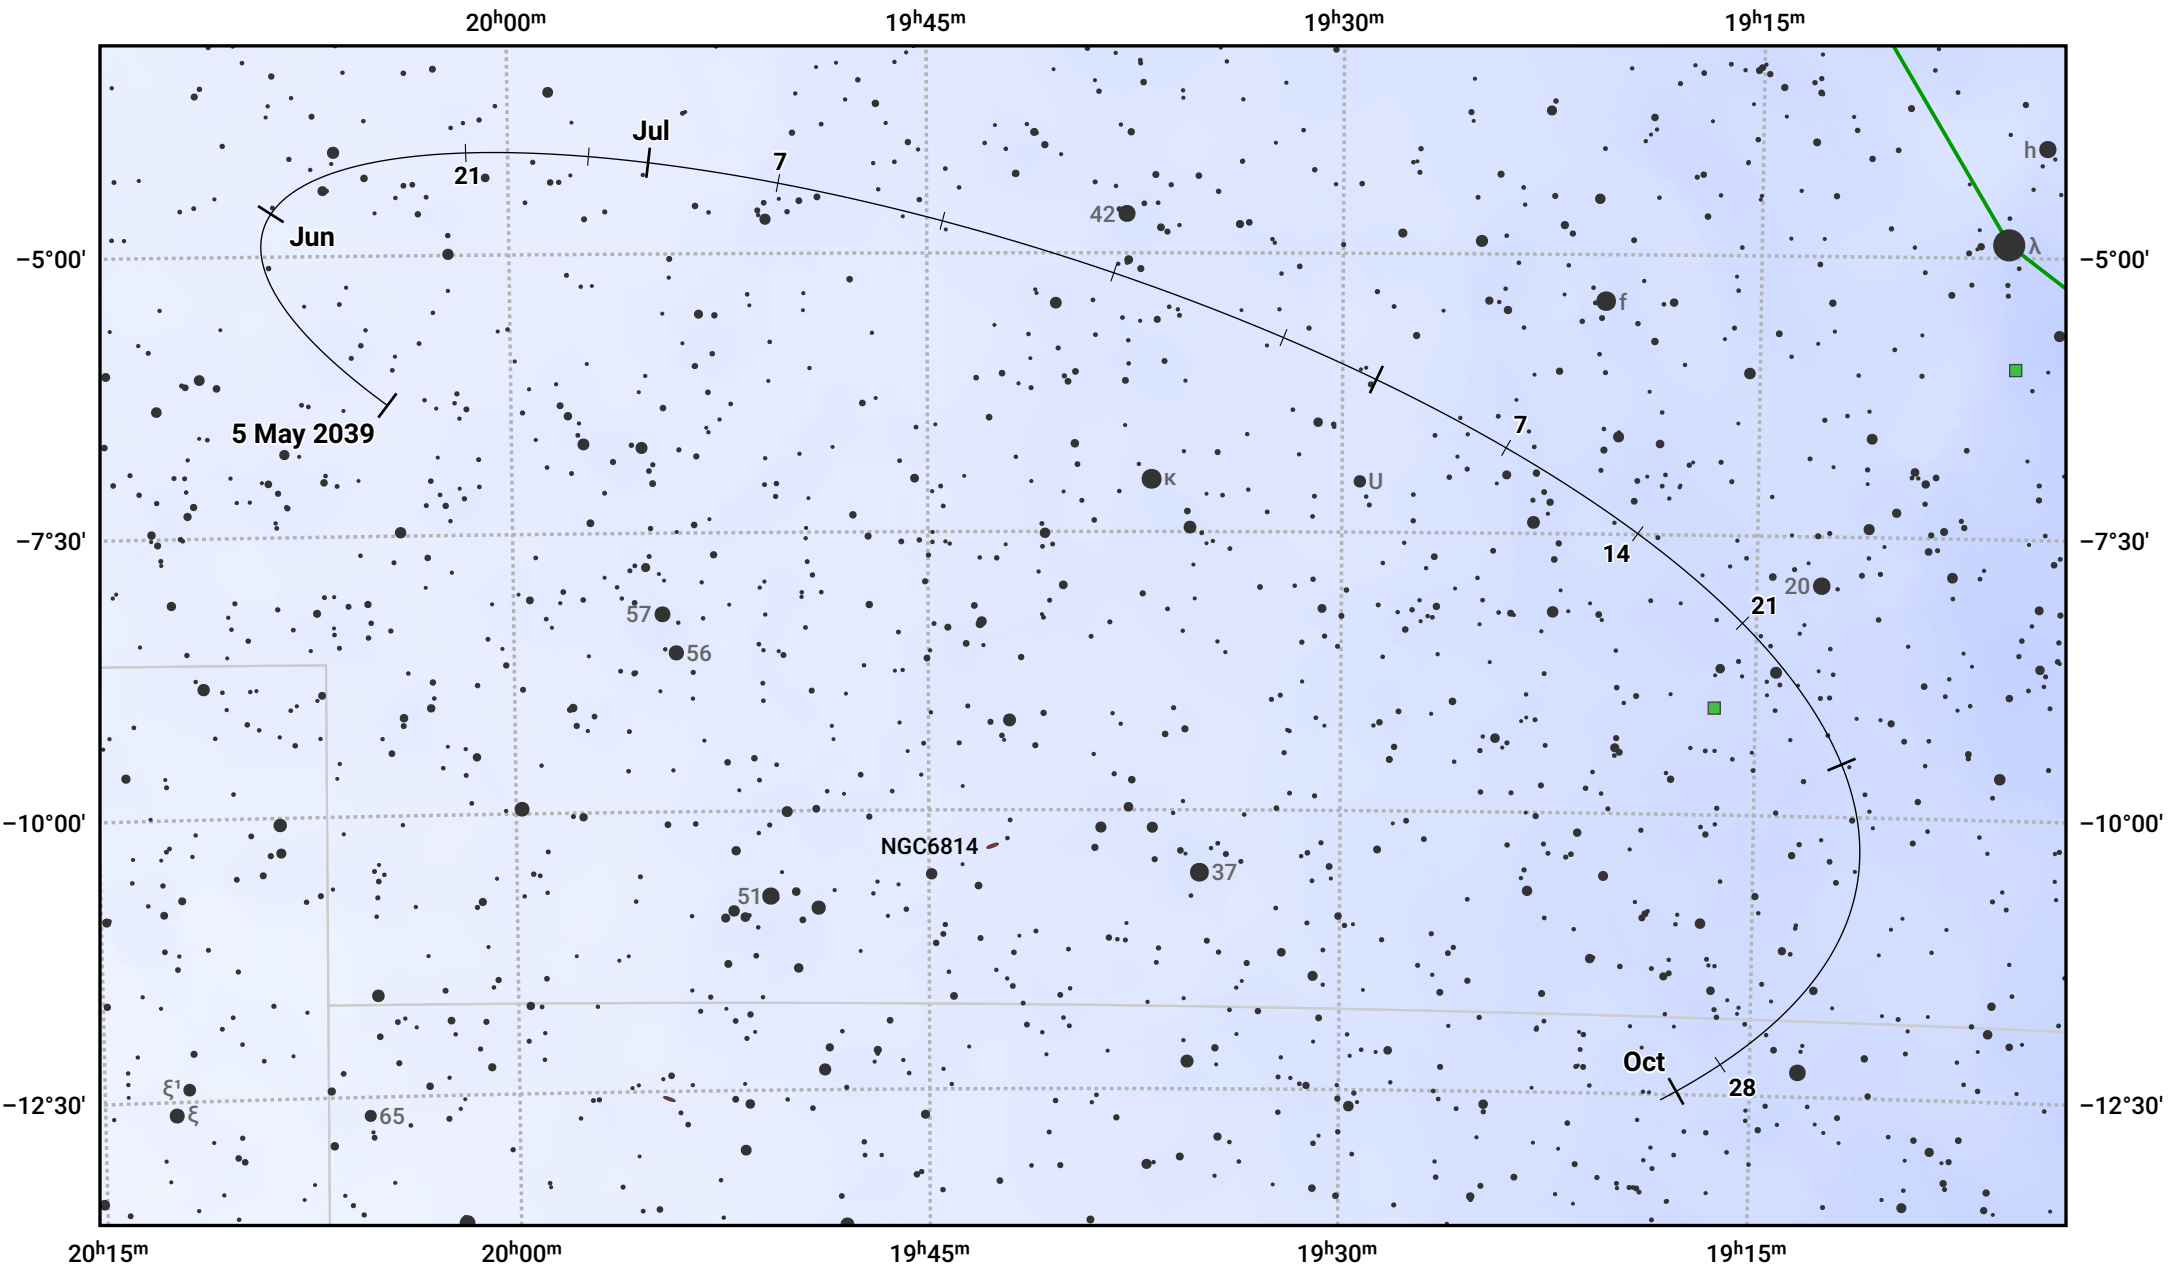

# The path of Asteroid 3 Juno around opposition on 19 Jul 2039

© Dominic Ford 2011–2024. Date markers placed at midnight UTC. Downloaded from <https://in-the-sky.org>

Magnitude scale: • 10.0 • 9.0 • 8.0 • 7.0 • 6.0 • 5.0 • 4.0 • 3.0

— Ecliptic Plane

● Galaxy    ■ Bright nebula    ● Open cluster    ⊕ Globular cluster

Date	Mag
2039 Jun 1	10.2
2039 Jun 27	9.7
2039 Jul 1	9.6
2039 Aug 1	9.4
2039 Sep 1	9.8
2039 Oct 1	10.2