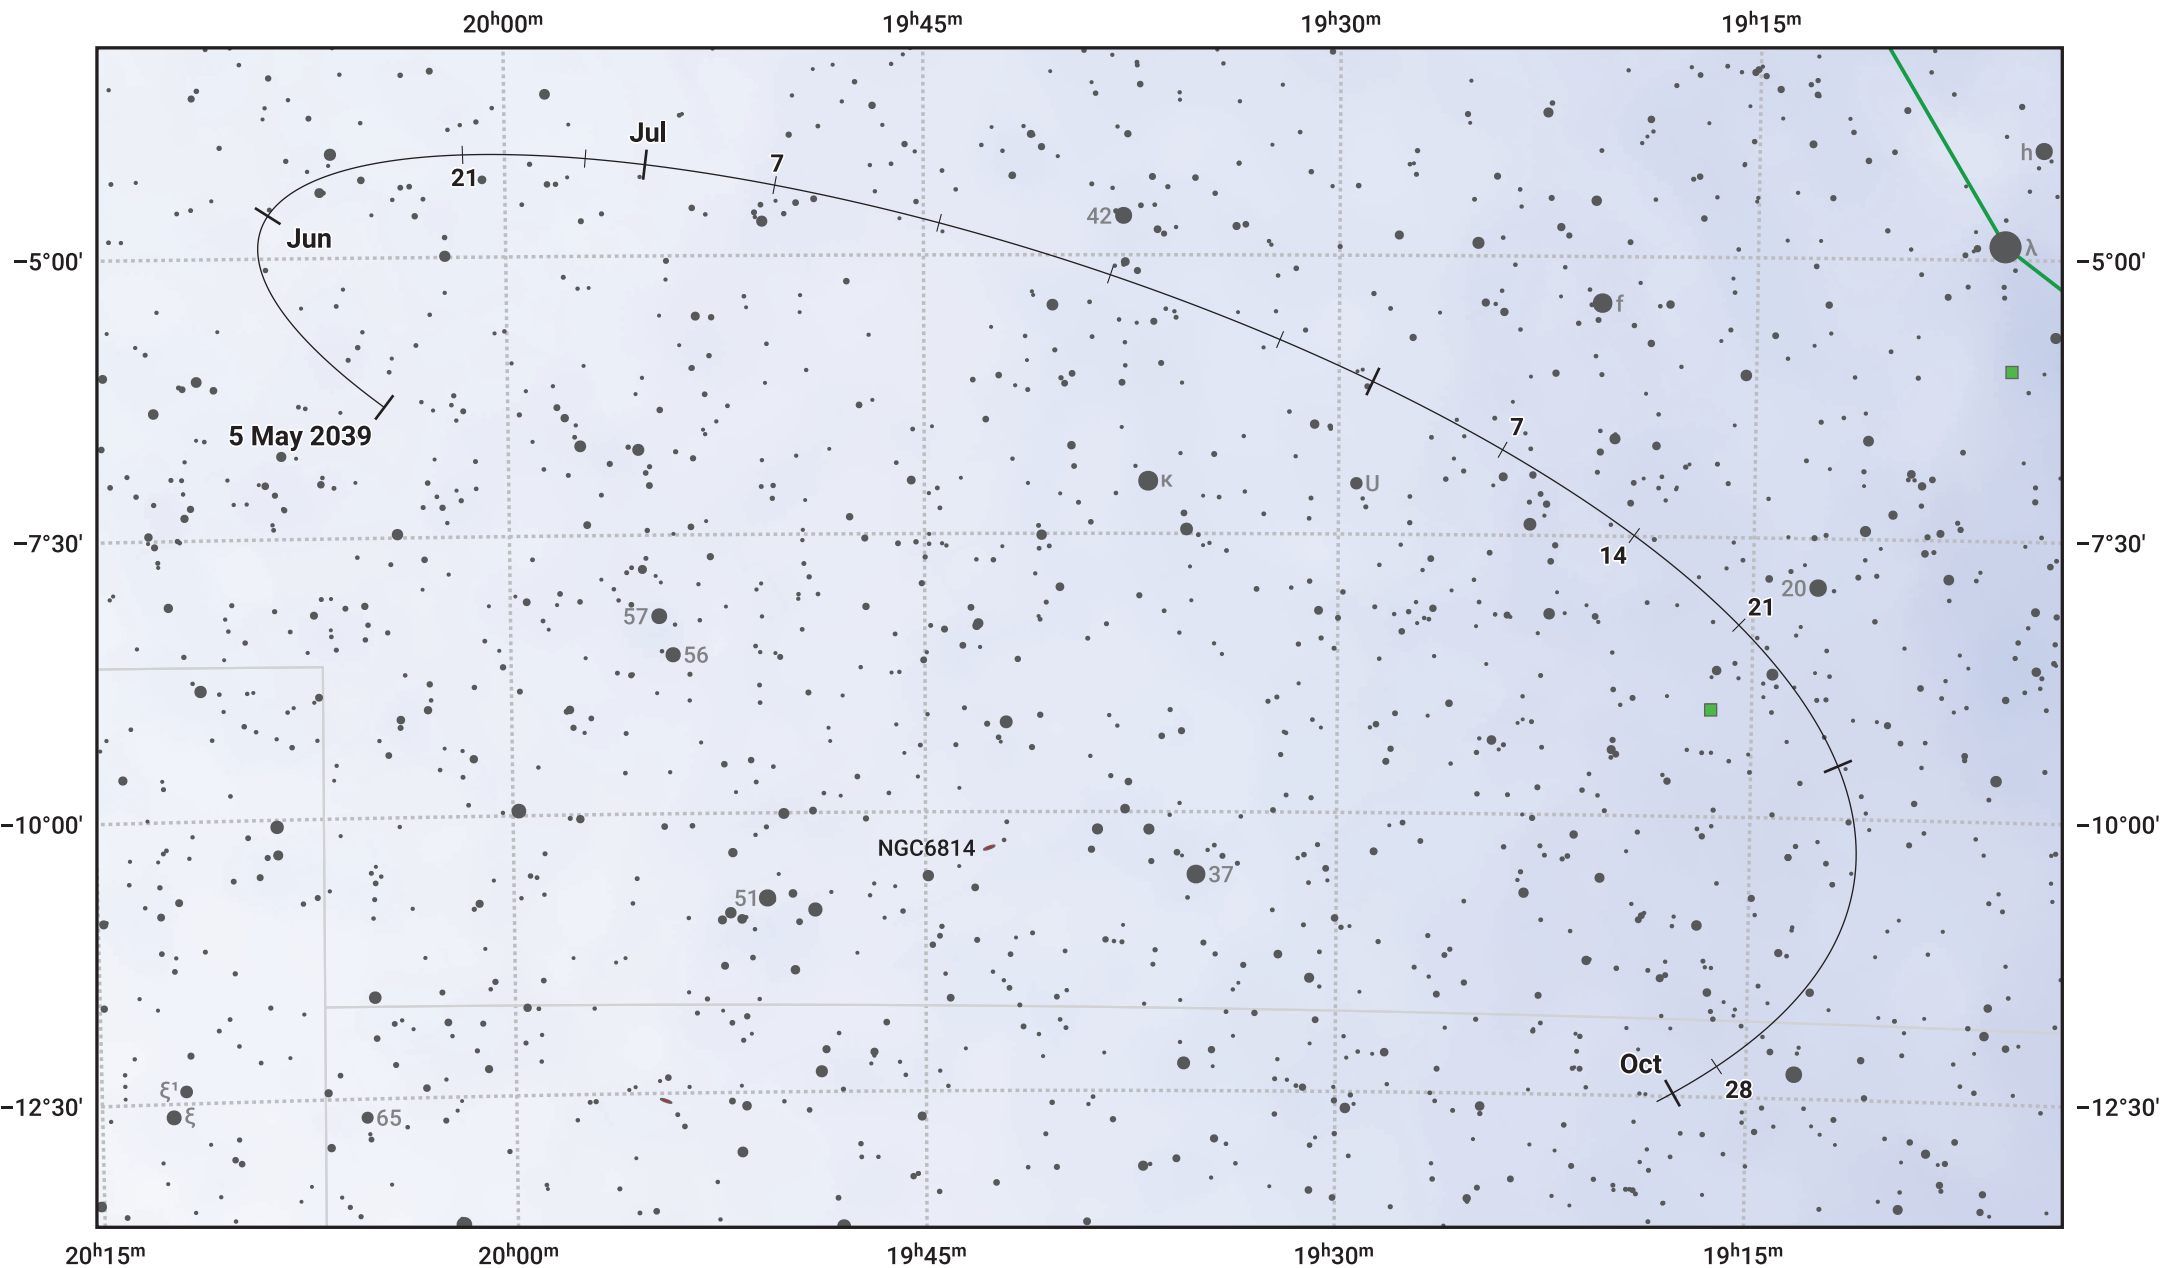

# The path of Asteroid 3 Juno around opposition on 19 Jul 2039

© Dominic Ford 2011–2024. Date markers placed at midnight UTC. Downloaded from <https://in-the-sky.org>

Magnitude scale: 10.0 9.0 8.0 7.0 6.0 5.0 4.0 3.0

— Ecliptic Plane

Galaxy Bright nebula Open cluster Globular cluster

Date	Mag
2039 Jun 1	10.2
2039 Jun 27	9.7
2039 Jul 1	9.6
2039 Aug 1	9.4
2039 Sep 1	9.8
2039 Oct 1	10.2