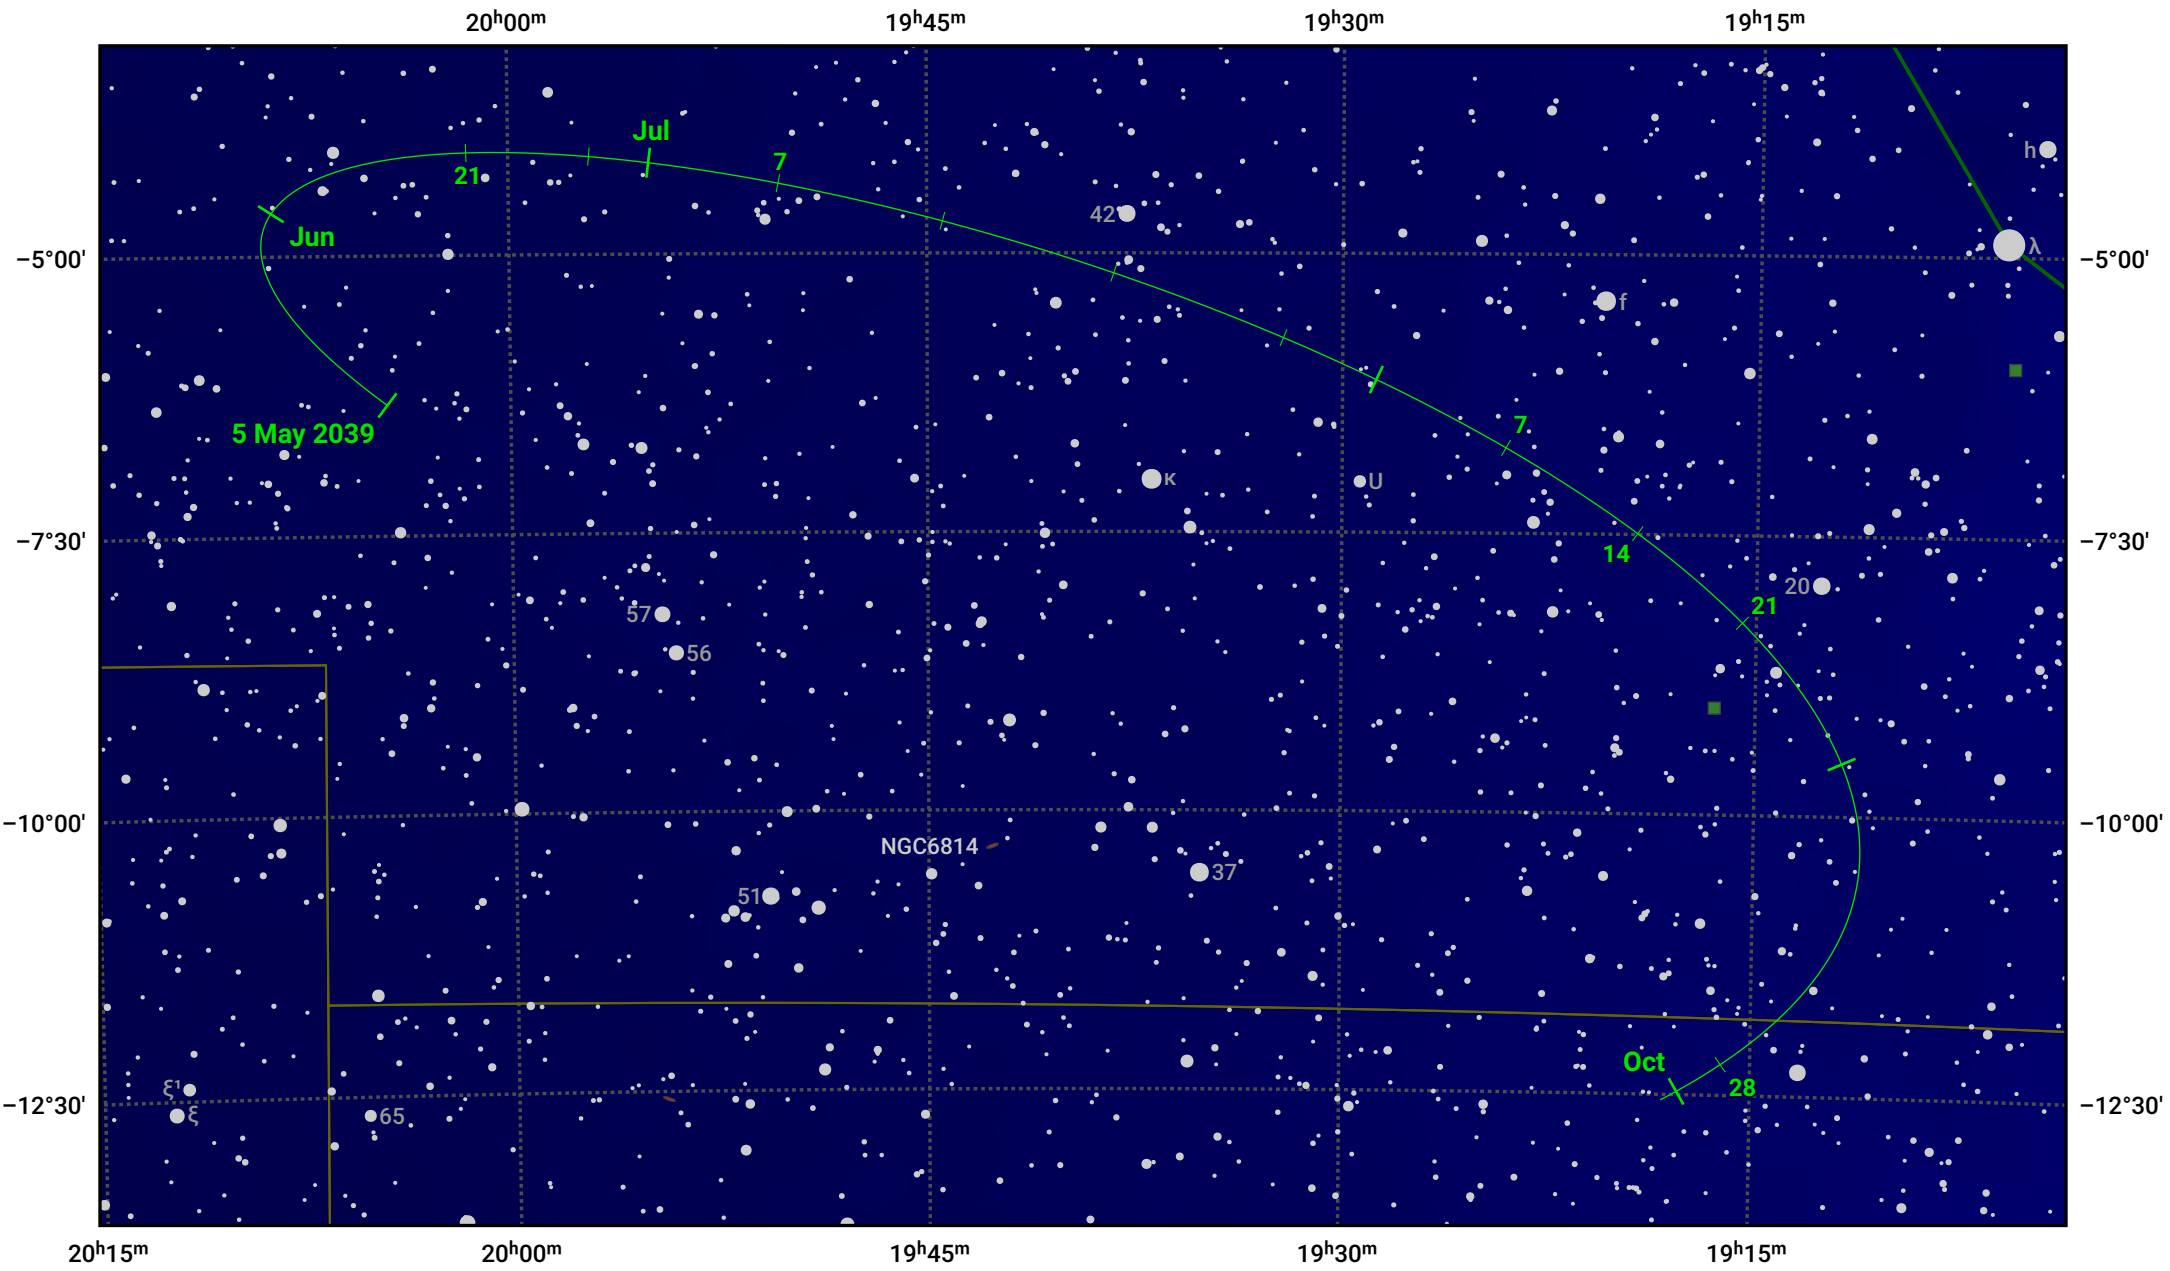

The path of Asteroid 3 Juno around opposition on 19 Jul 2039

© Dominic Ford 2011–2024. Date markers placed at midnight UTC. Downloaded from <https://in-the-sky.org>

Magnitude scale: · 10.0 · 9.0 · 8.0 · 7.0 · 6.0 ● 5.0 ● 4.0 ● 3.0

— Ecliptic Plane

● Galaxy ■ Bright nebula ● Open cluster ● Globular cluster

Date	Mag
2039 Jun 1	10.2
2039 Jun 27	9.7
2039 Jul 1	9.6
2039 Aug 1	9.4
2039 Sep 1	9.8
2039 Oct 1	10.2