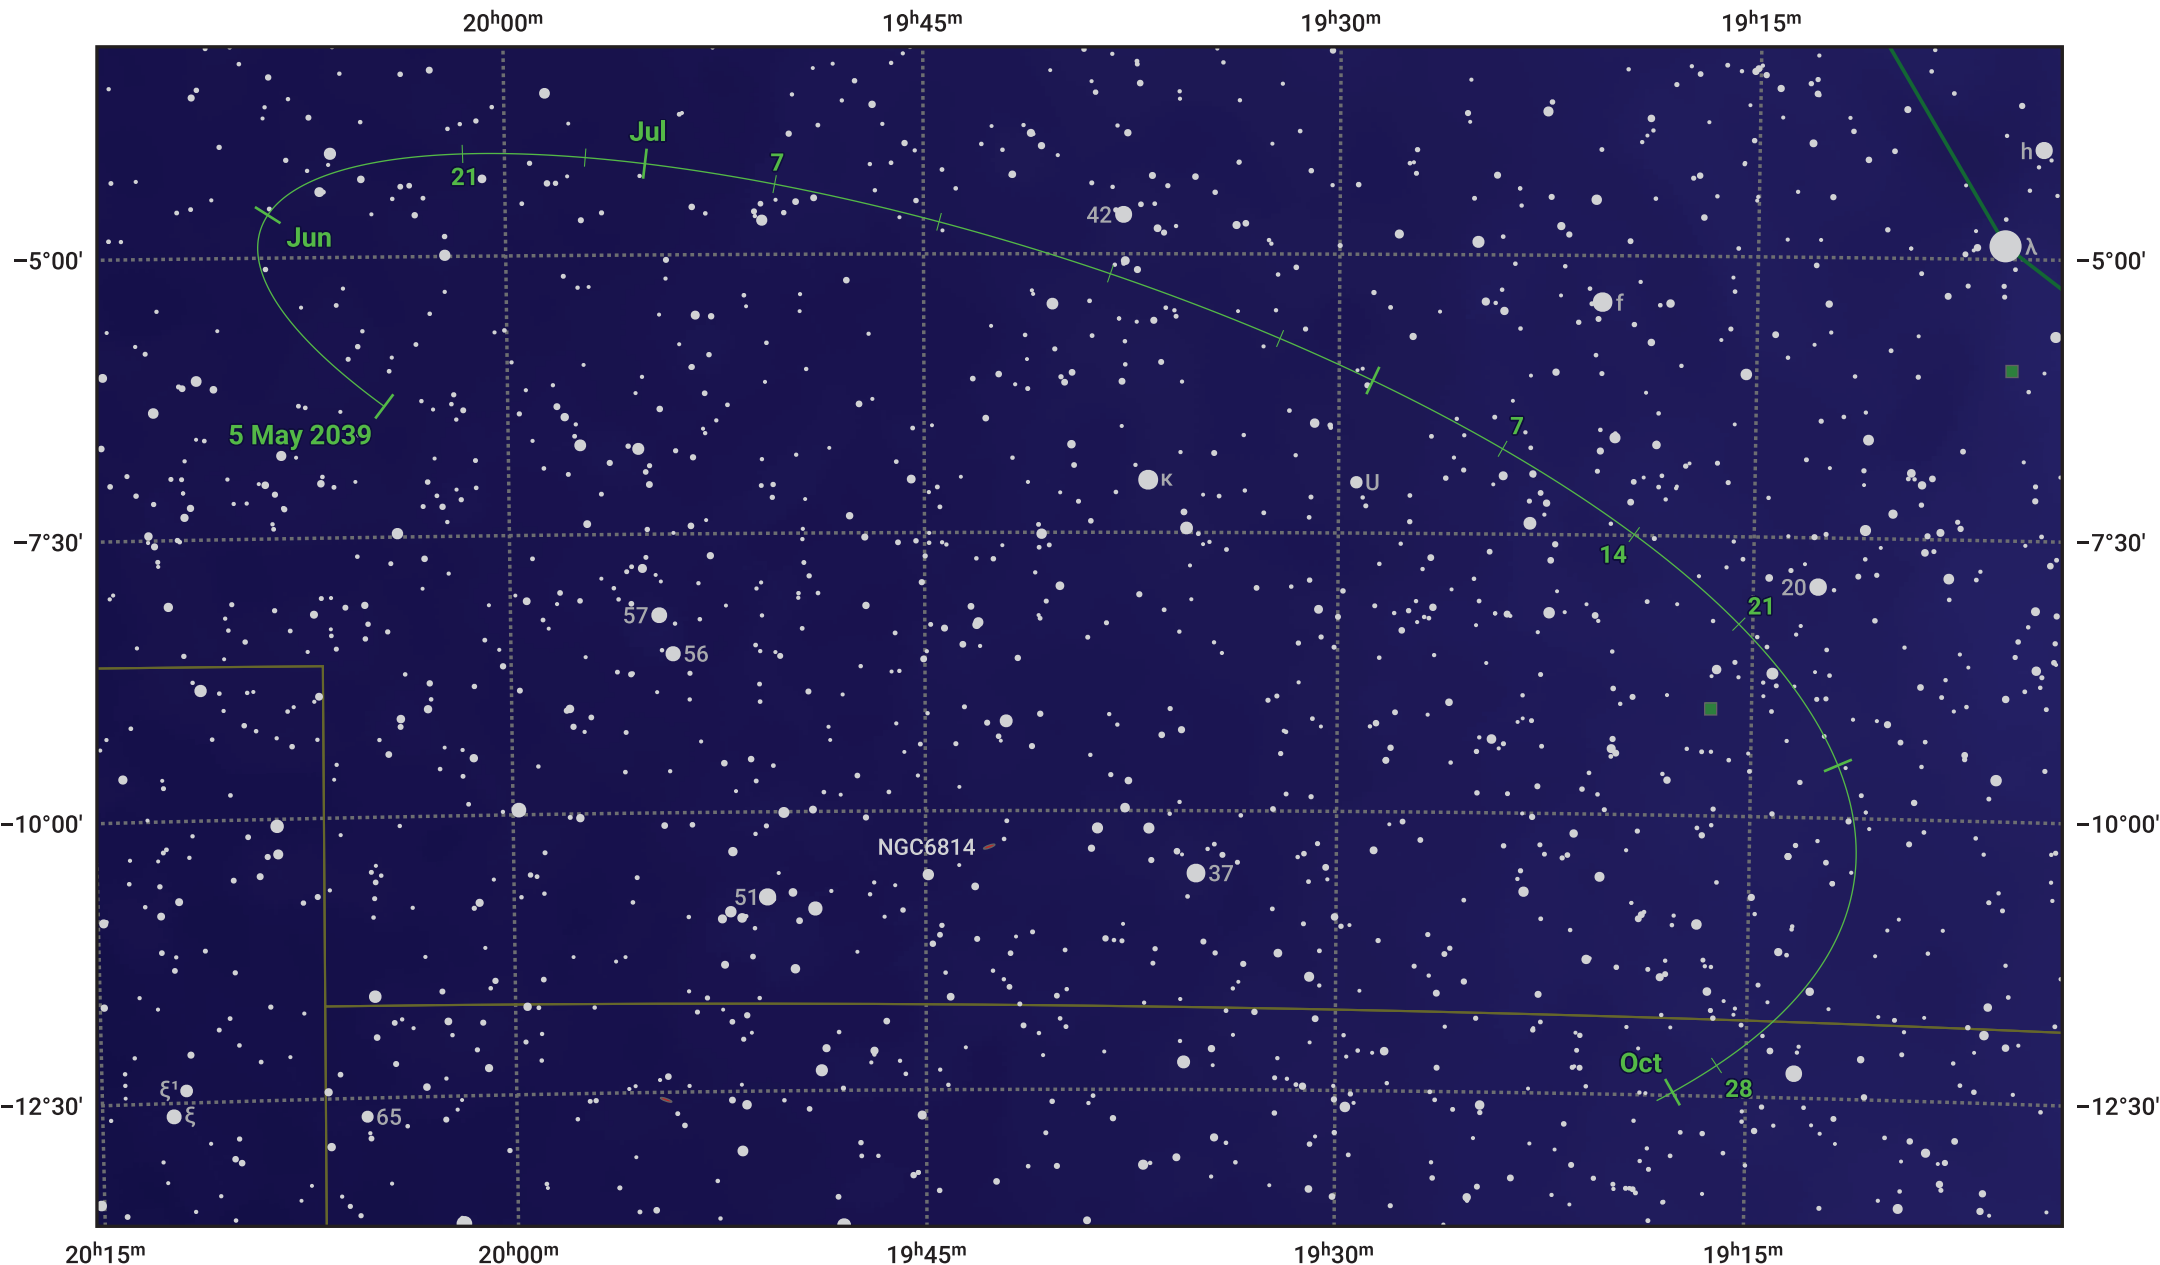

The path of Asteroid 3 Juno around opposition on 19 Jul 2039

© Dominic Ford 2011–2024. Date markers placed at midnight UTC. Downloaded from <https://in-the-sky.org>

Magnitude scale: 10.0 9.0 8.0 7.0 6.0 5.0 4.0 3.0

— Ecliptic Plane

Galaxy Bright nebula Open cluster Globular cluster

Date	Mag
2039 Jun 1	10.2
2039 Jun 27	9.7
2039 Jul 1	9.6
2039 Aug 1	9.4
2039 Sep 1	9.8
2039 Oct 1	10.2