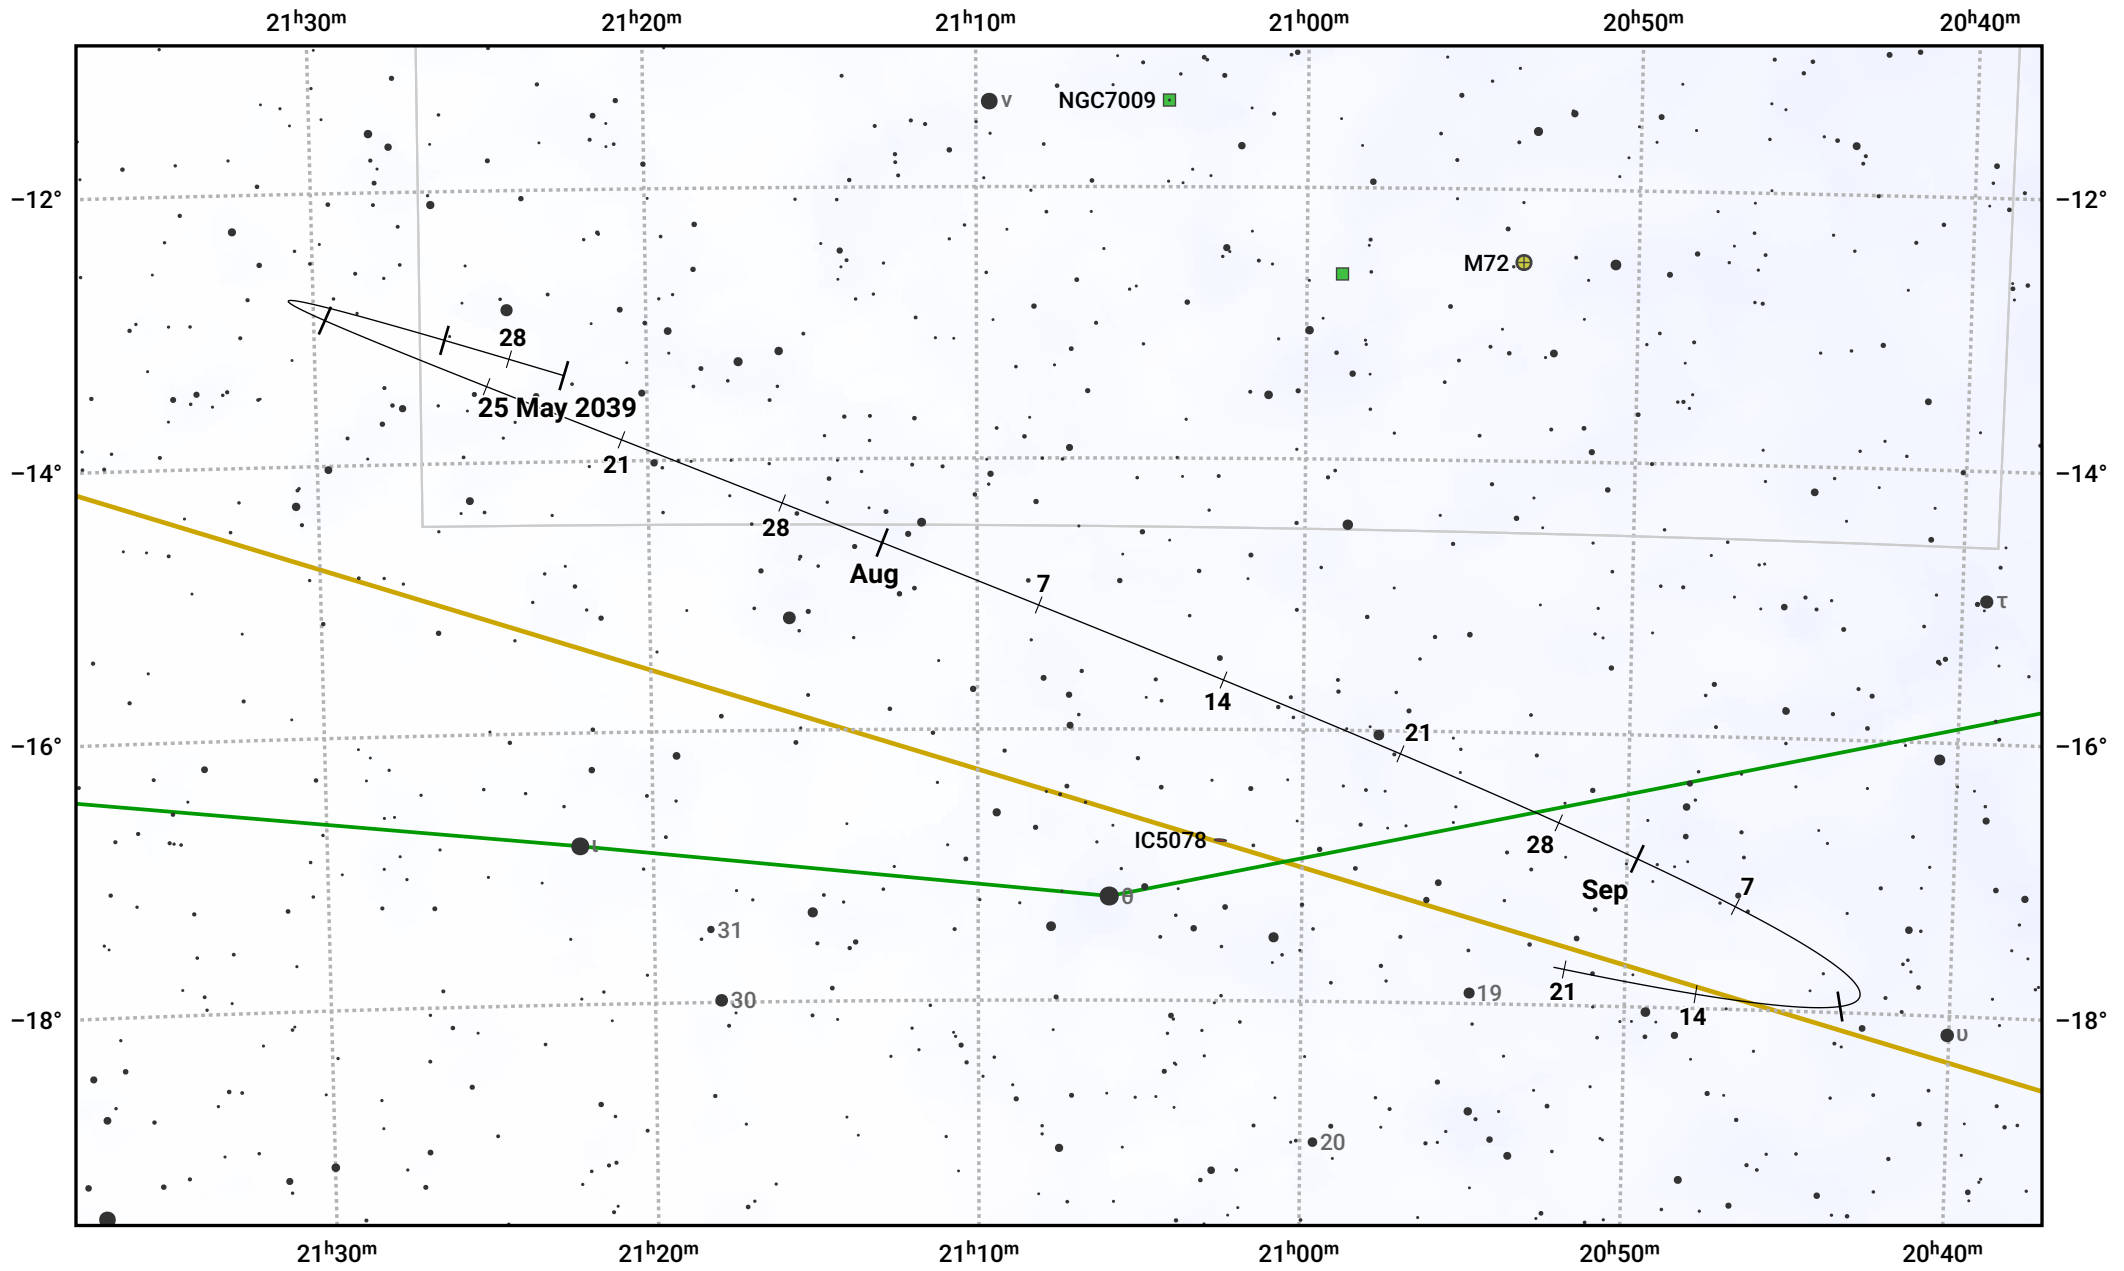

The path of Asteroid 16 Psyche around opposition on 8 Aug 2039

© Dominic Ford 2011–2024. Date markers placed at midnight UTC. Downloaded from <https://in-the-sky.org>

Magnitude scale: ● 10.0 ● 9.0 ● 8.0 ● 7.0 ● 6.0 ● 5.0 ● 4.0

— Ecliptic Plane

● Galaxy ● Bright nebula ● Open cluster ● Globular cluster

Date	Mag
2039 Jun 1	11.2
2039 Jul 1	10.6
2039 Jul 14	10.3
2039 Aug 1	9.9
2039 Sep 1	10.2
2039 Oct 1	10.8