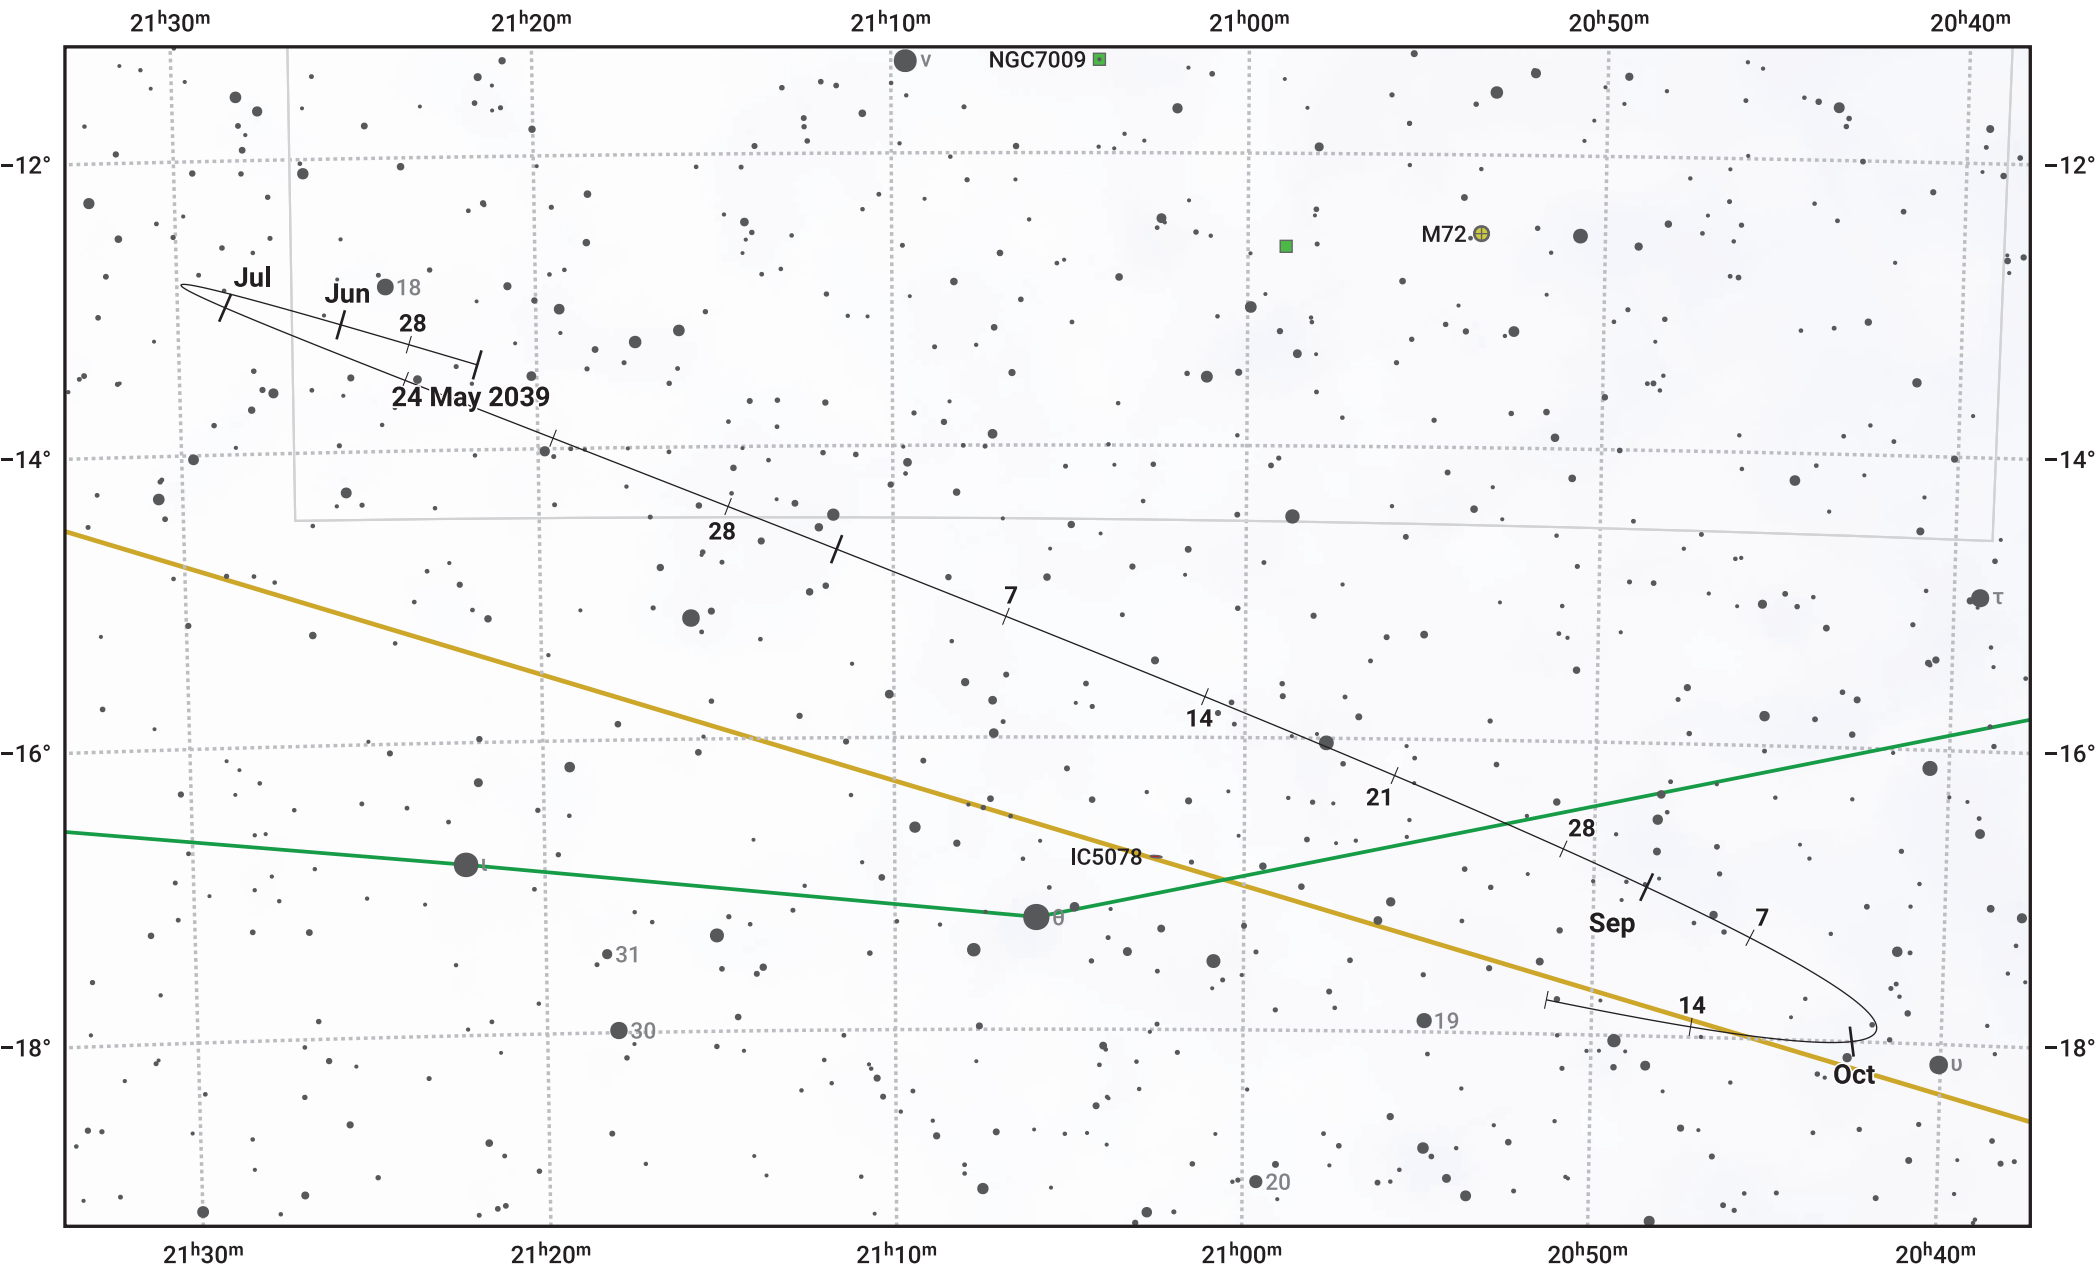

# The path of Asteroid 16 Psyche around opposition on 7 Aug 2039

© Dominic Ford 2011–2024. Date markers placed at midnight UTC. Downloaded from <https://in-the-sky.org>

Magnitude scale:  $\bullet$  10.0  $\bullet$  9.0  $\bullet$  8.0  $\bullet$  7.0  $\bullet$  6.0  $\bullet$  5.0  $\bullet$  4.0

— Ecliptic Plane

Galaxy Bright nebula Open cluster Globular cluster

Date	Mag
2039 Jun 1	11.2
2039 Jul 1	10.6
2039 Jul 14	10.3
2039 Aug 1	9.9
2039 Sep 1	10.2
2039 Oct 1	10.8