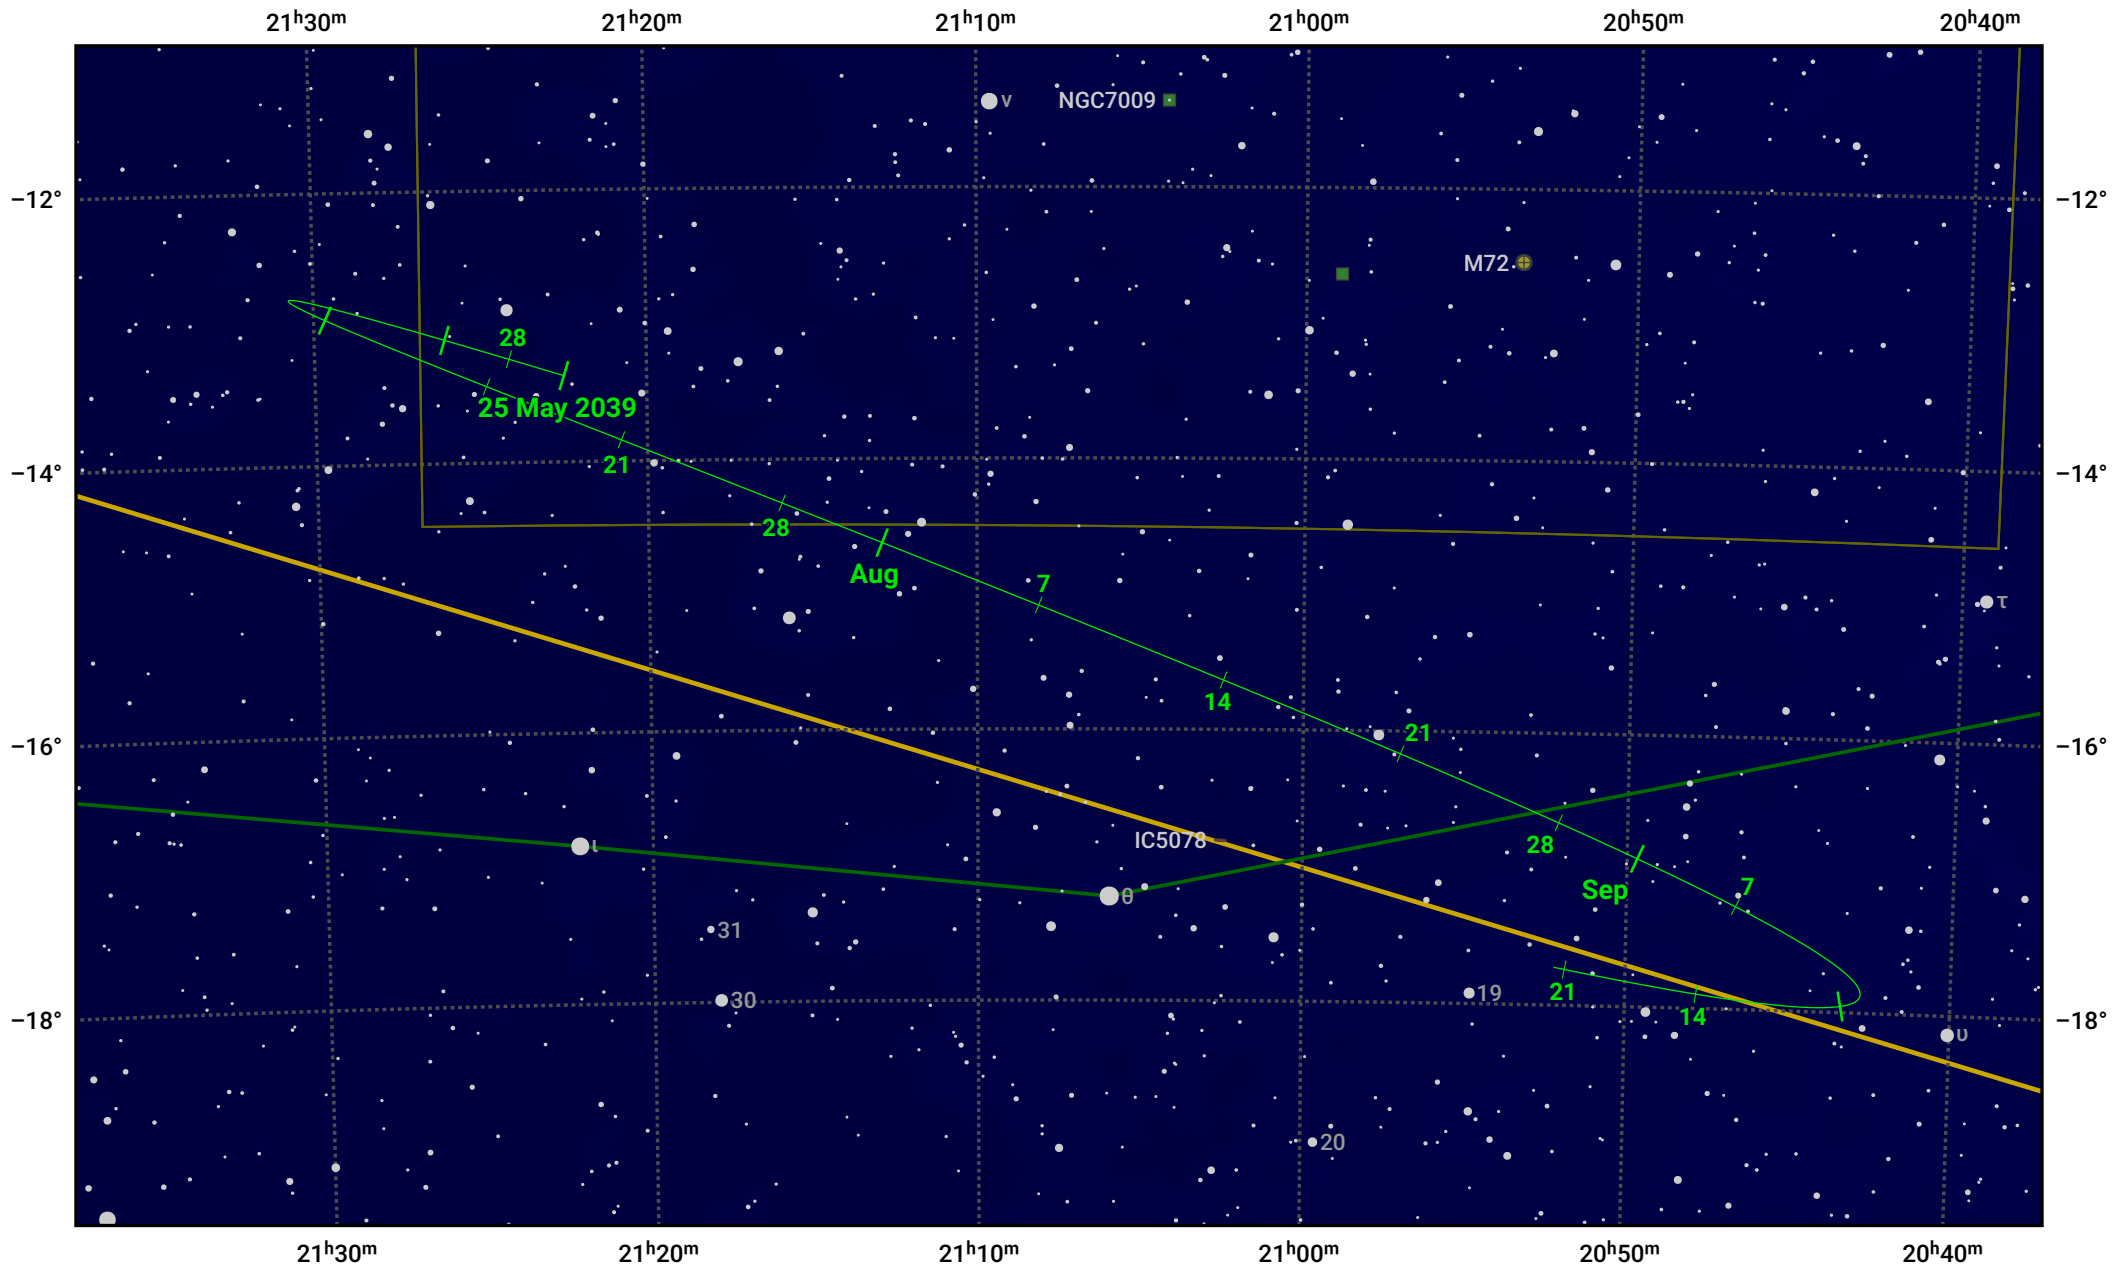

# The path of Asteroid 16 Psyche around opposition on 8 Aug 2039

© Dominic Ford 2011–2024. Date markers placed at midnight UTC. Downloaded from <https://in-the-sky.org>

Magnitude scale: 10.0 9.0 8.0 7.0 6.0 5.0 4.0

— Ecliptic Plane

Galaxy Bright nebula Open cluster Globular cluster

Date	Mag
2039 Jun 1	11.2
2039 Jul 1	10.6
2039 Jul 14	10.3
2039 Aug 1	9.9
2039 Sep 1	10.2
2039 Oct 1	10.8