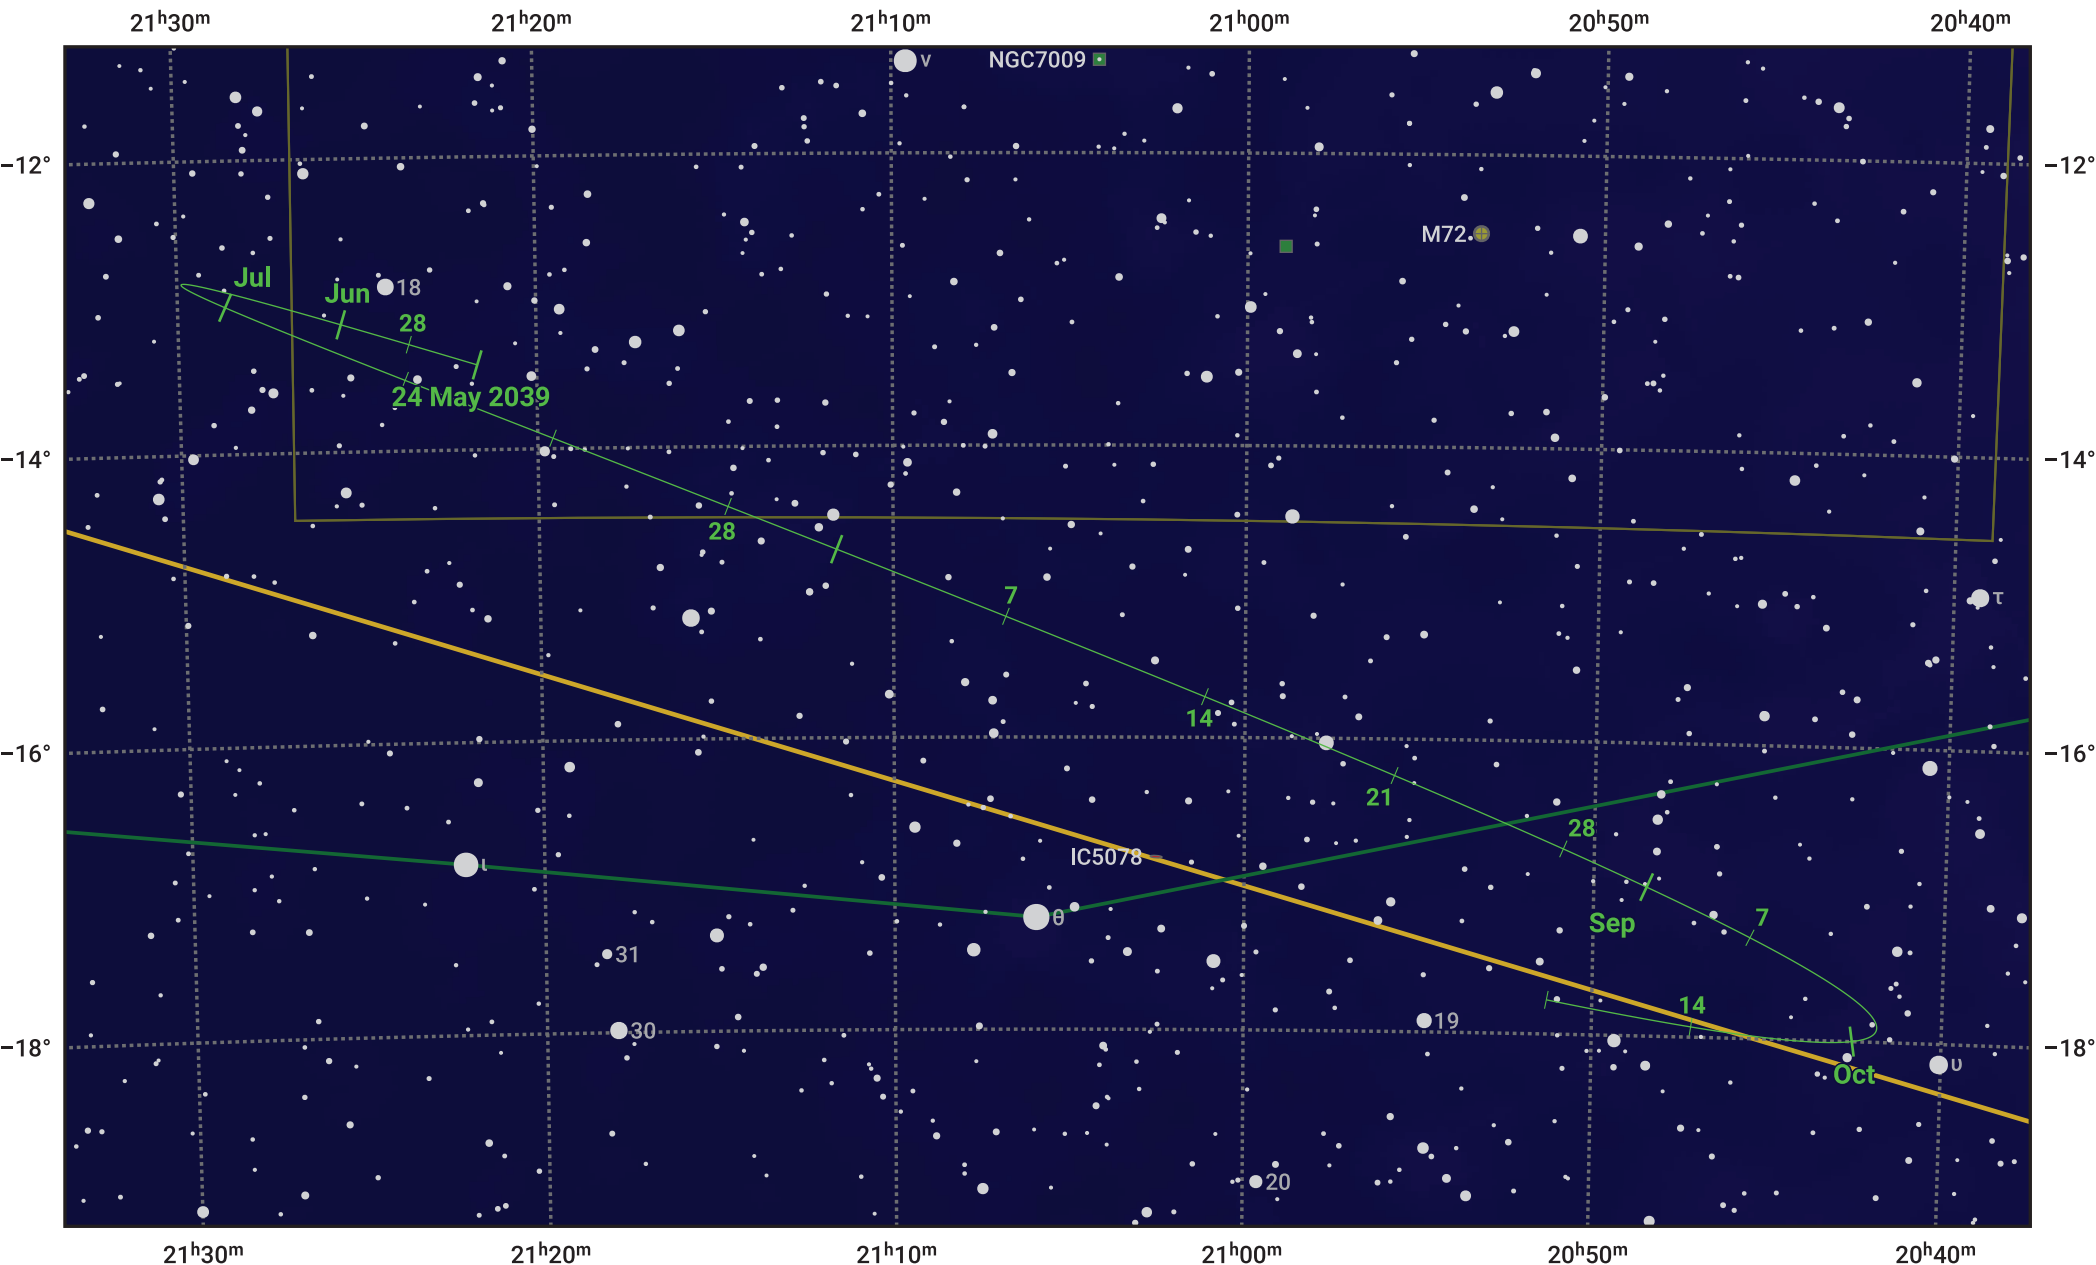

# The path of Asteroid 16 Psyche around opposition on 7 Aug 2039

© Dominic Ford 2011–2024. Date markers placed at midnight UTC. Downloaded from <https://in-the-sky.org>

Magnitude scale: ● 10.0 ● 9.0 ● 8.0 ● 7.0 ● 6.0 ● 5.0 ● 4.0

— Ecliptic Plane

● Galaxy   
 ■ Bright nebula   
 ● Open cluster   
 ⊕ Globular cluster

Date	Mag
2039 Jun 1	11.2
2039 Jun 28	10.6
2039 Jul 14	10.3
2039 Aug 7	9.9
2039 Sep 1	10.2
2039 Oct 1	10.8