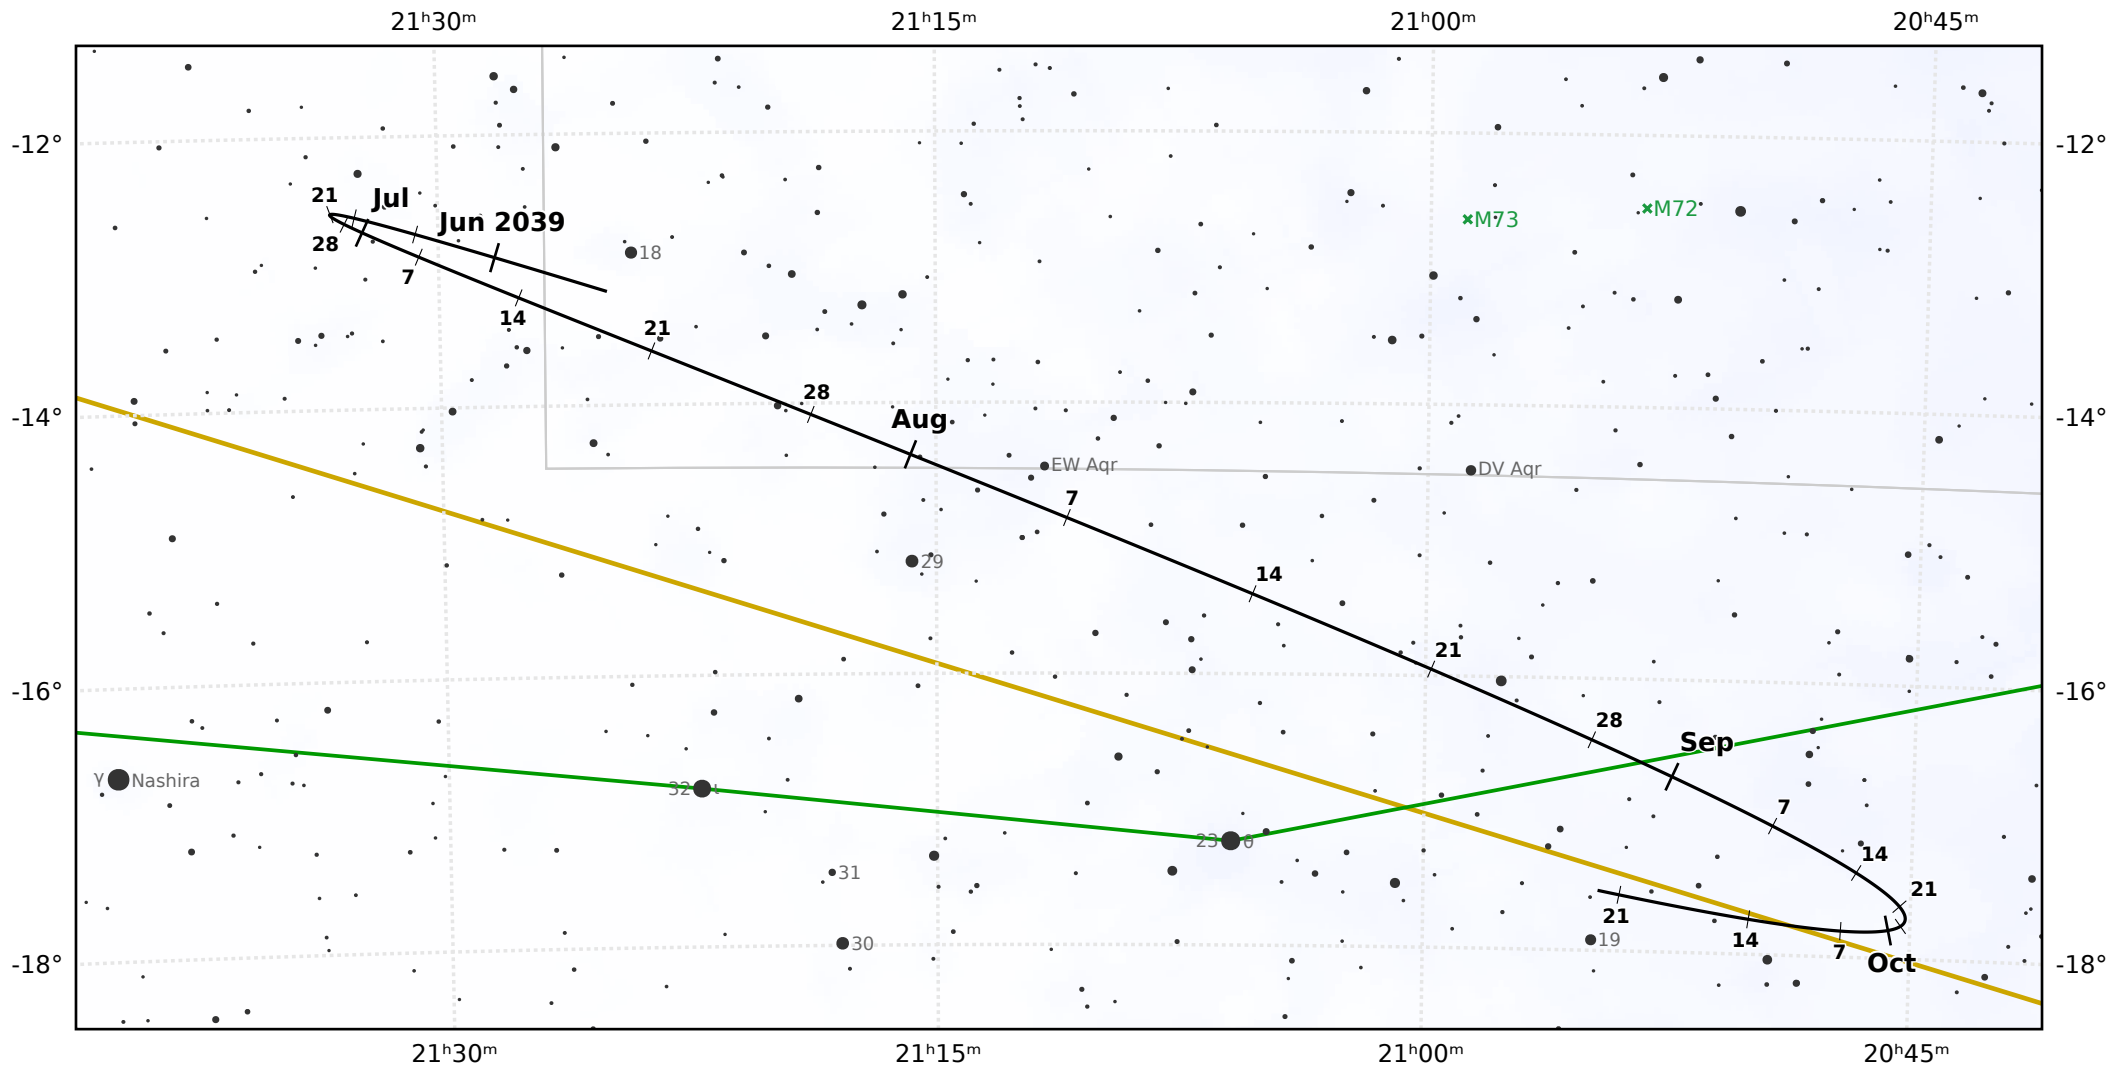

The path of Asteroid 16 Psyche around opposition on 8 Aug 2039

© Dominic Ford 2011-2021. Downloaded from <https://in-the-sky.org>

Magnitude scale: ● 9.5 ● 9.0 ● 8.5 ● 8.0 ● 7.5 ● 7.0 ● 6.5 ● 6.0 ● 5.5 ● 5.0 ● 4.5 ● 4.0 ● 3.5

— Ecliptic Plane