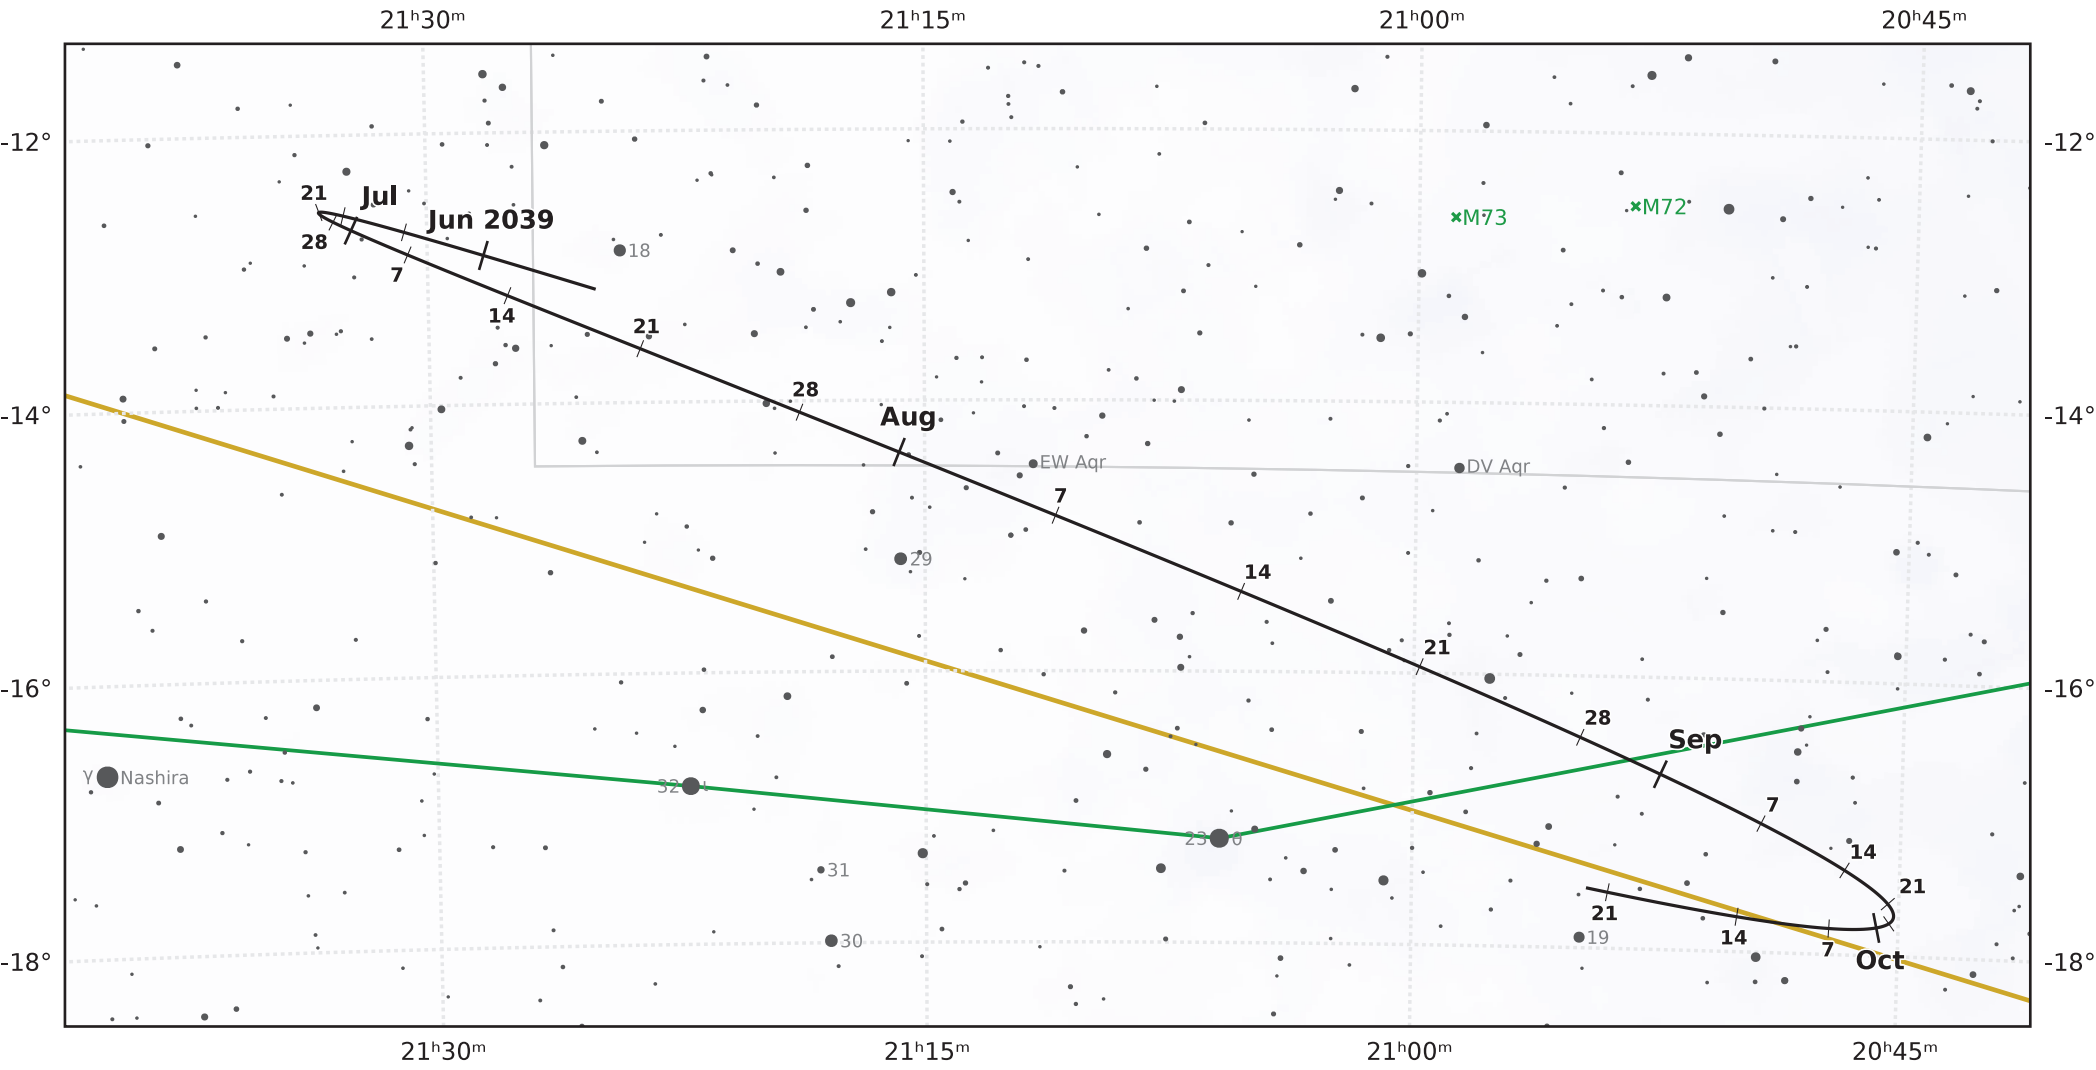

The path of Asteroid 16 Psyche around opposition on 8 Aug 2039

© Dominic Ford 2011–2021. Downloaded from <https://in-the-sky.org>

Magnitude scale: -9.5 -9.0 -8.5 -8.0 -7.5 -7.0 -6.5 -6.0 -5.5 -5.0 -4.5 -4.0 -3.5

— Ecliptic Plane