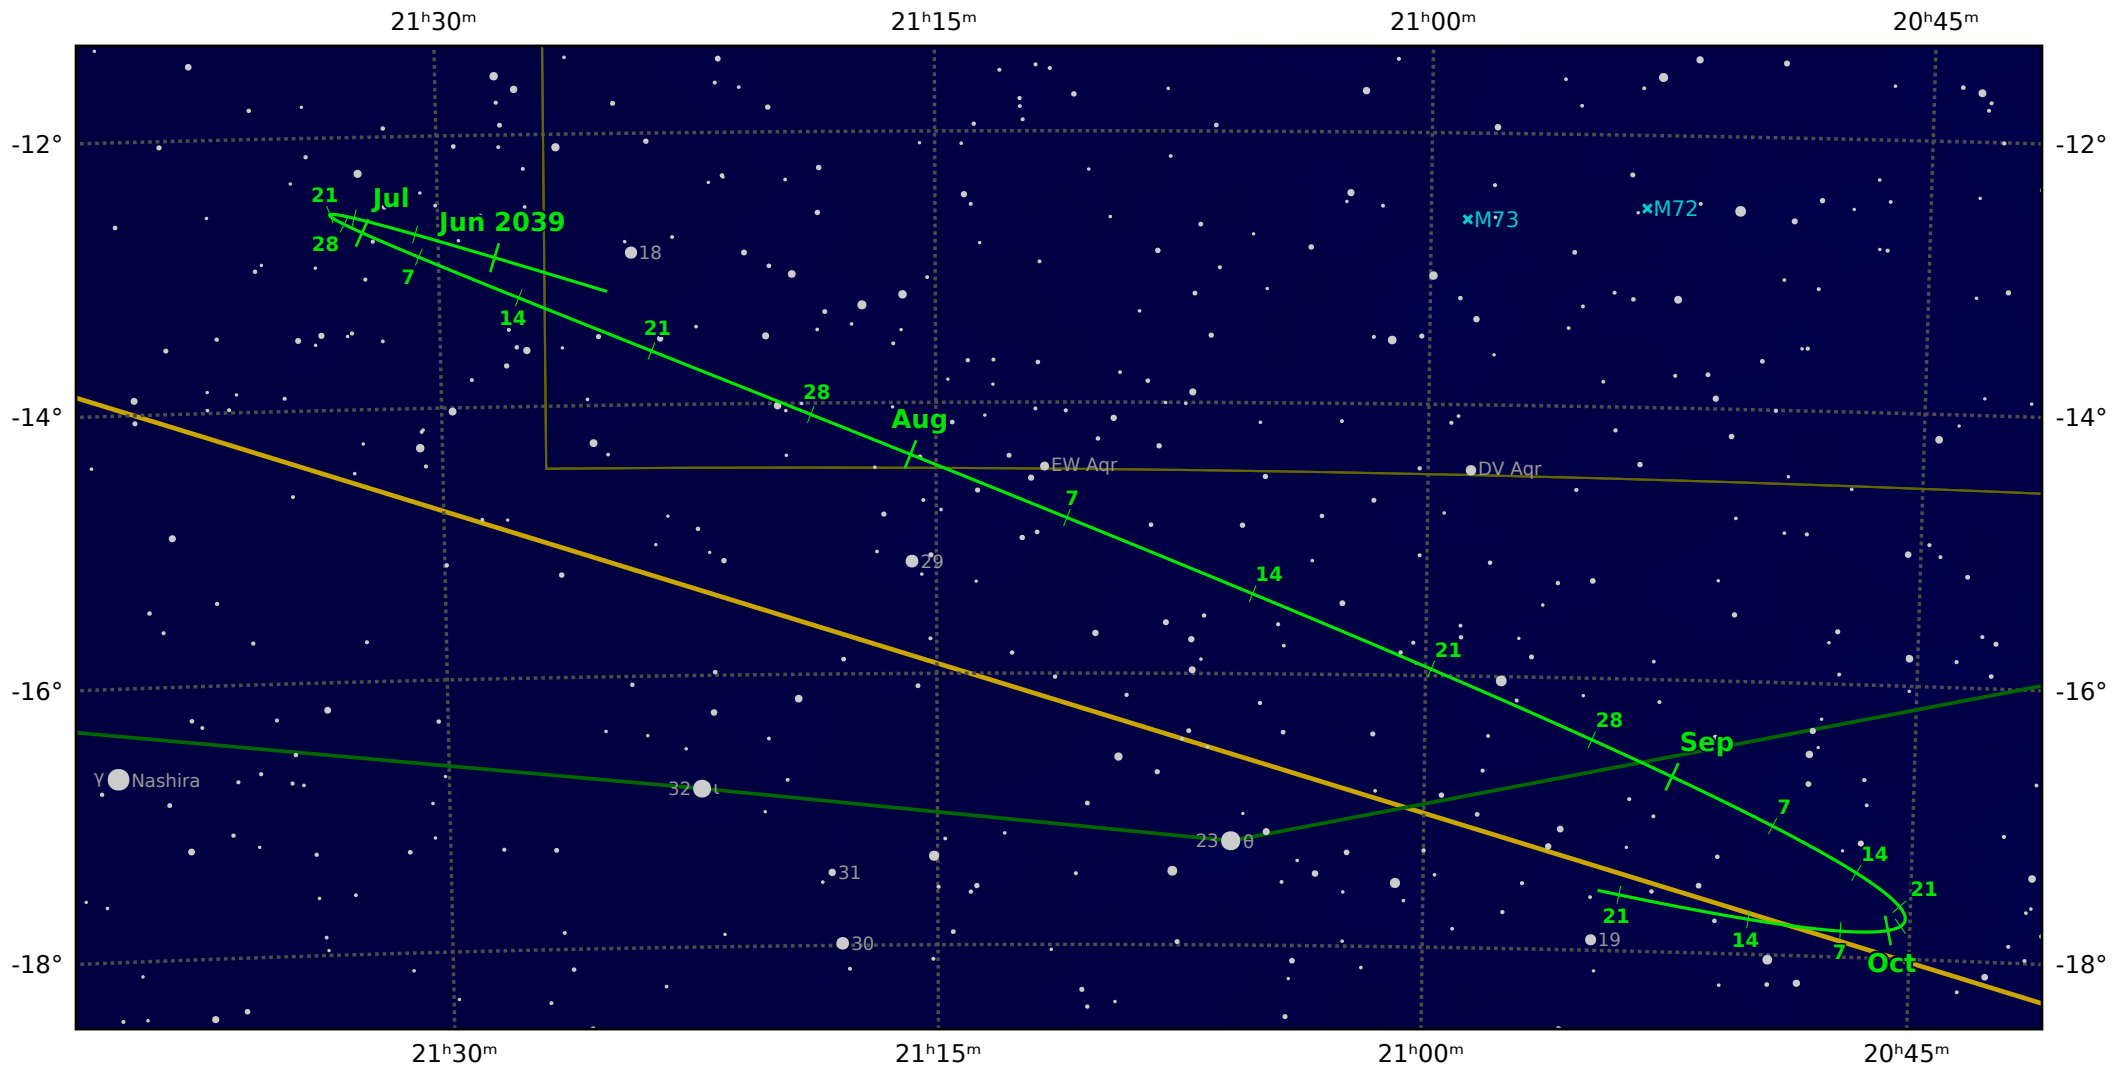

The path of Asteroid 16 Psyche around opposition on 8 Aug 2039

© Dominic Ford 2011–2021. Downloaded from <https://in-the-sky.org>

Magnitude scale: ● -9.5 ● -9.0 ● -8.5 ● -8.0 ● -7.5 ● -7.0 ● -6.5 ● -6.0 ● -5.5 ● -5.0 ● -4.5 ● -4.0 ● -3.5

— Ecliptic Plane