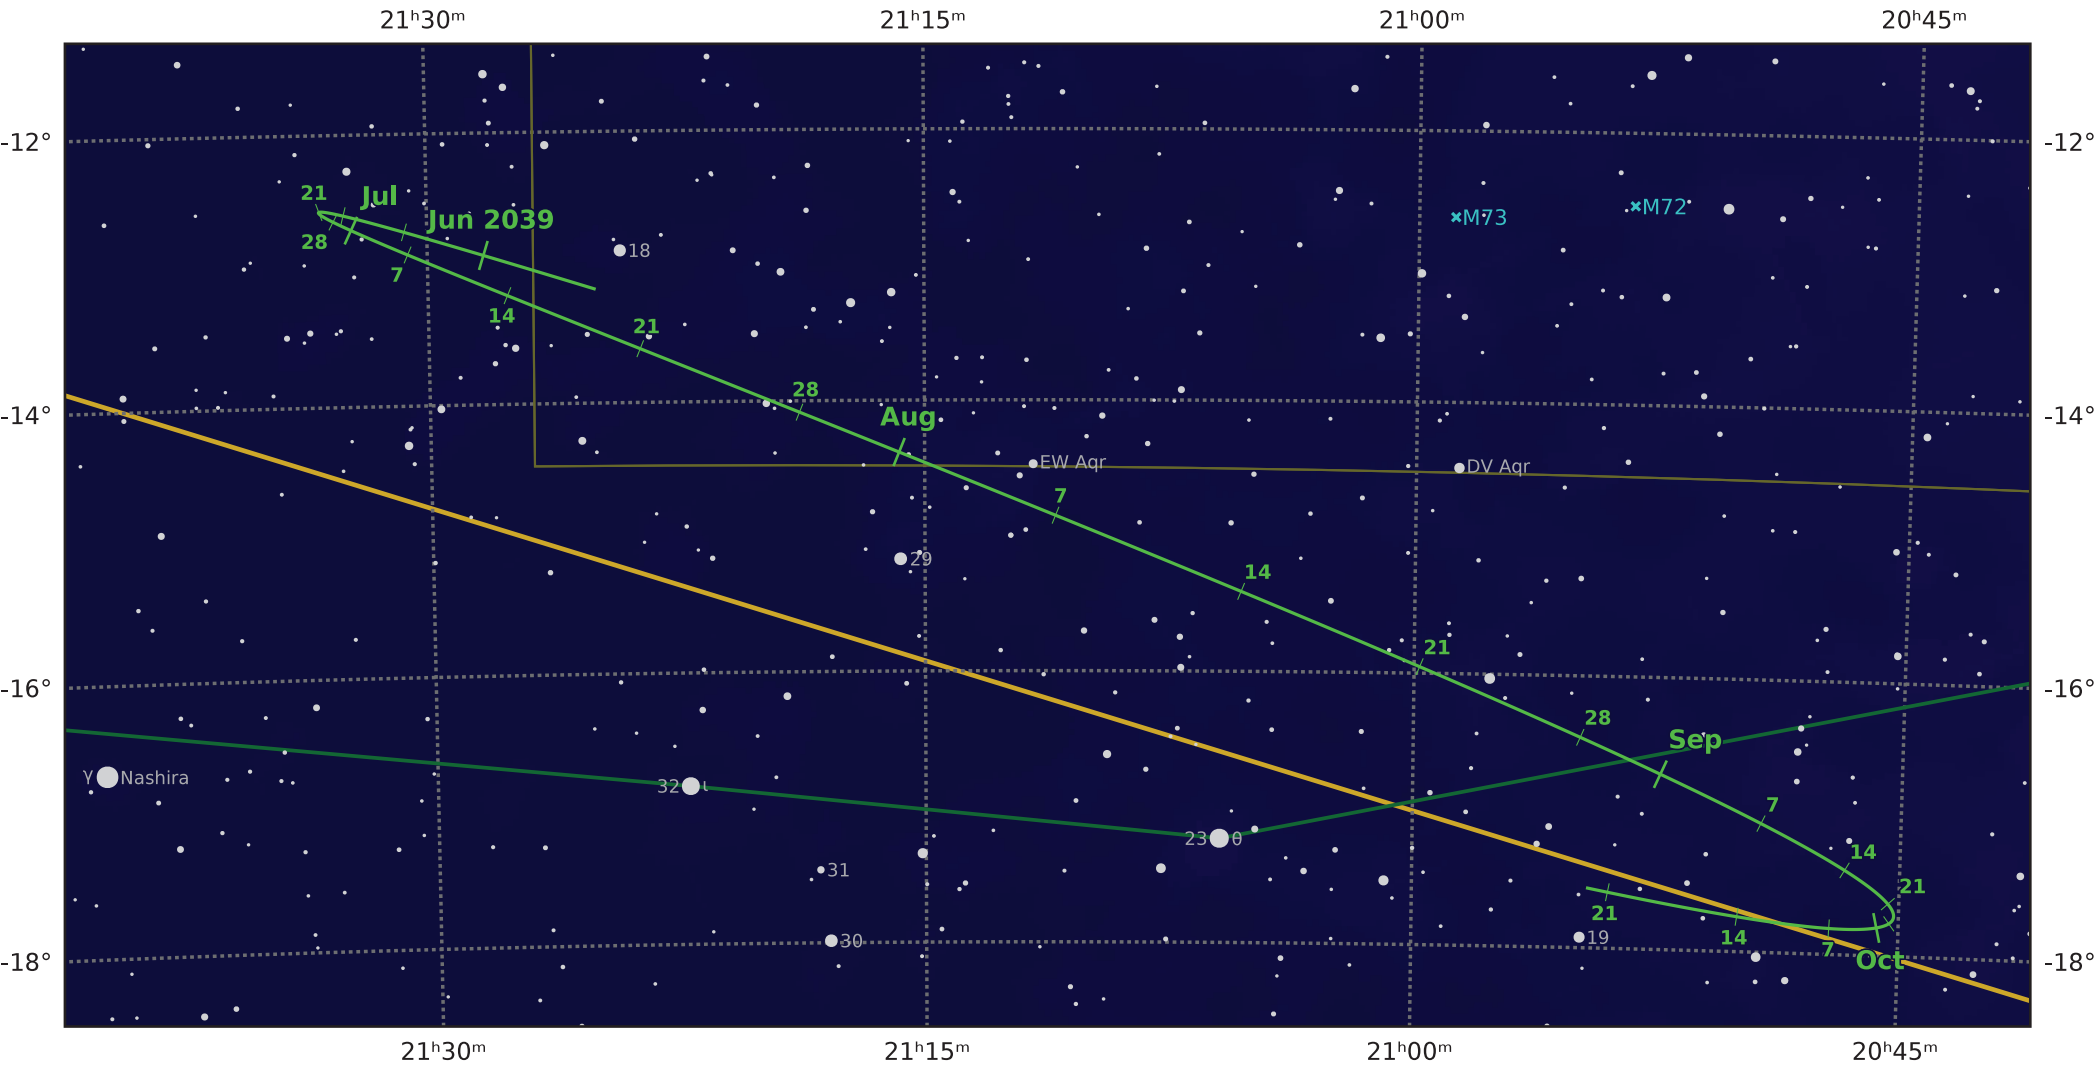

The path of Asteroid 16 Psyche around opposition on 8 Aug 2039

© Dominic Ford 2011–2021. Downloaded from <https://in-the-sky.org>

Magnitude scale: ● -9.5 ● -9.0 ● -8.5 ● -8.0 ● -7.5 ● -7.0 ● -6.5 ● -6.0 ● -5.5 ● -5.0 ● -4.5 ● -4.0 ● -3.5

— Ecliptic Plane