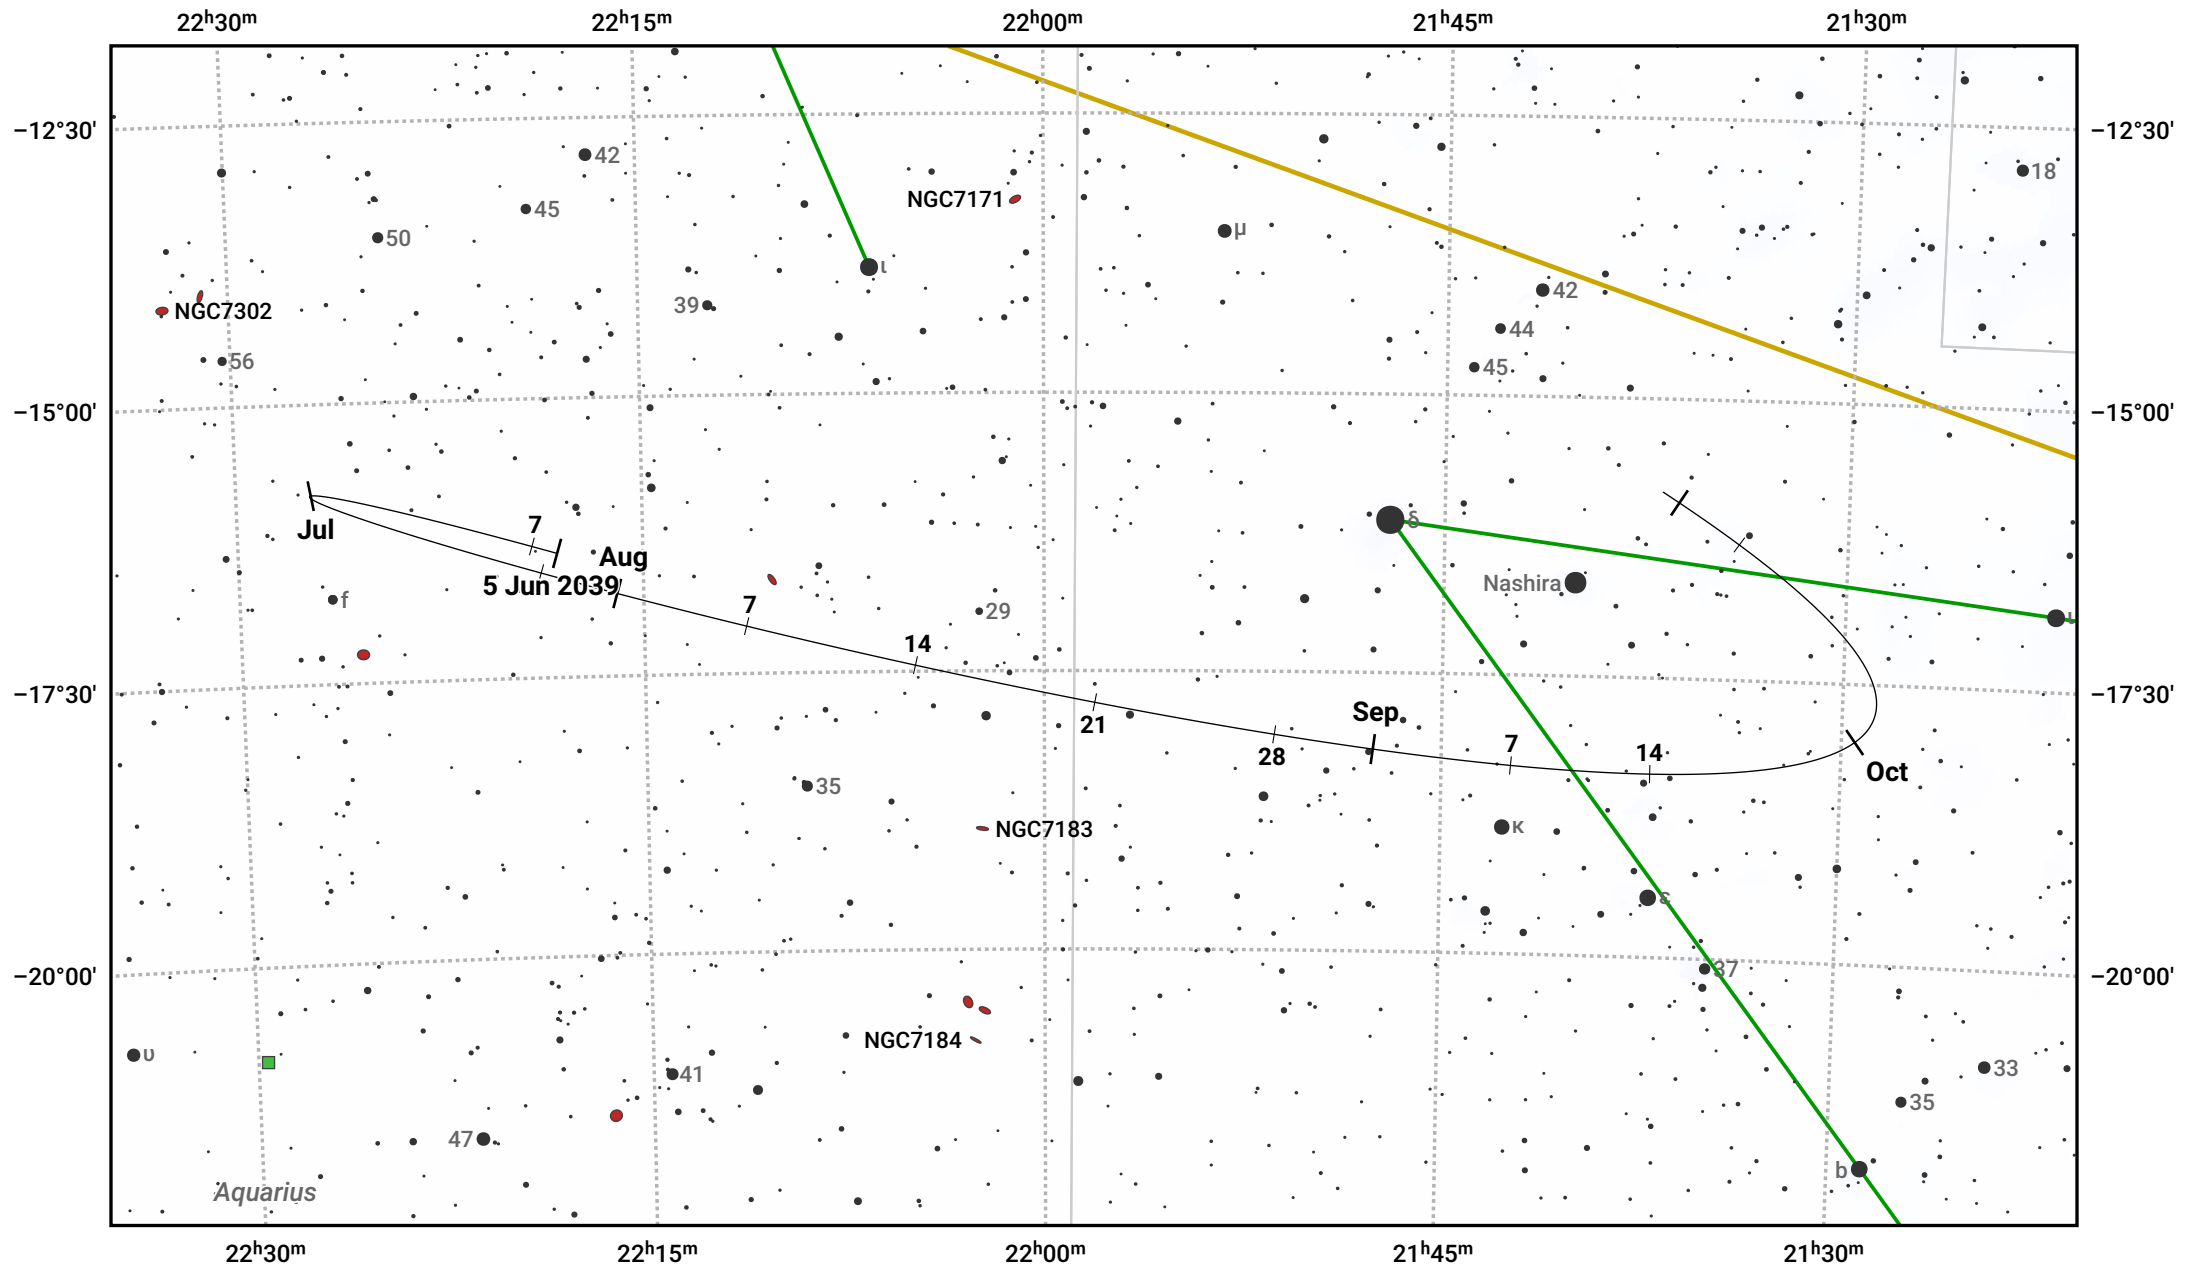

The path of Asteroid 29 Amphitrite around opposition on 19 Aug 2039

© Dominic Ford 2011–2024. Date markers placed at midnight UTC. Downloaded from <https://in-the-sky.org>

Magnitude scale: 10.0 9.0 8.0 7.0 6.0 5.0 4.0 3.0 2.0

— Ecliptic Plane

Galaxy Bright nebula Open cluster Globular cluster

Date	Mag
2039 Jul 1	10.3
2039 Jul 25	9.8
2039 Aug 1	9.6
2039 Sep 1	9.4
2039 Oct 1	10.1
2039 Nov 1	10.6