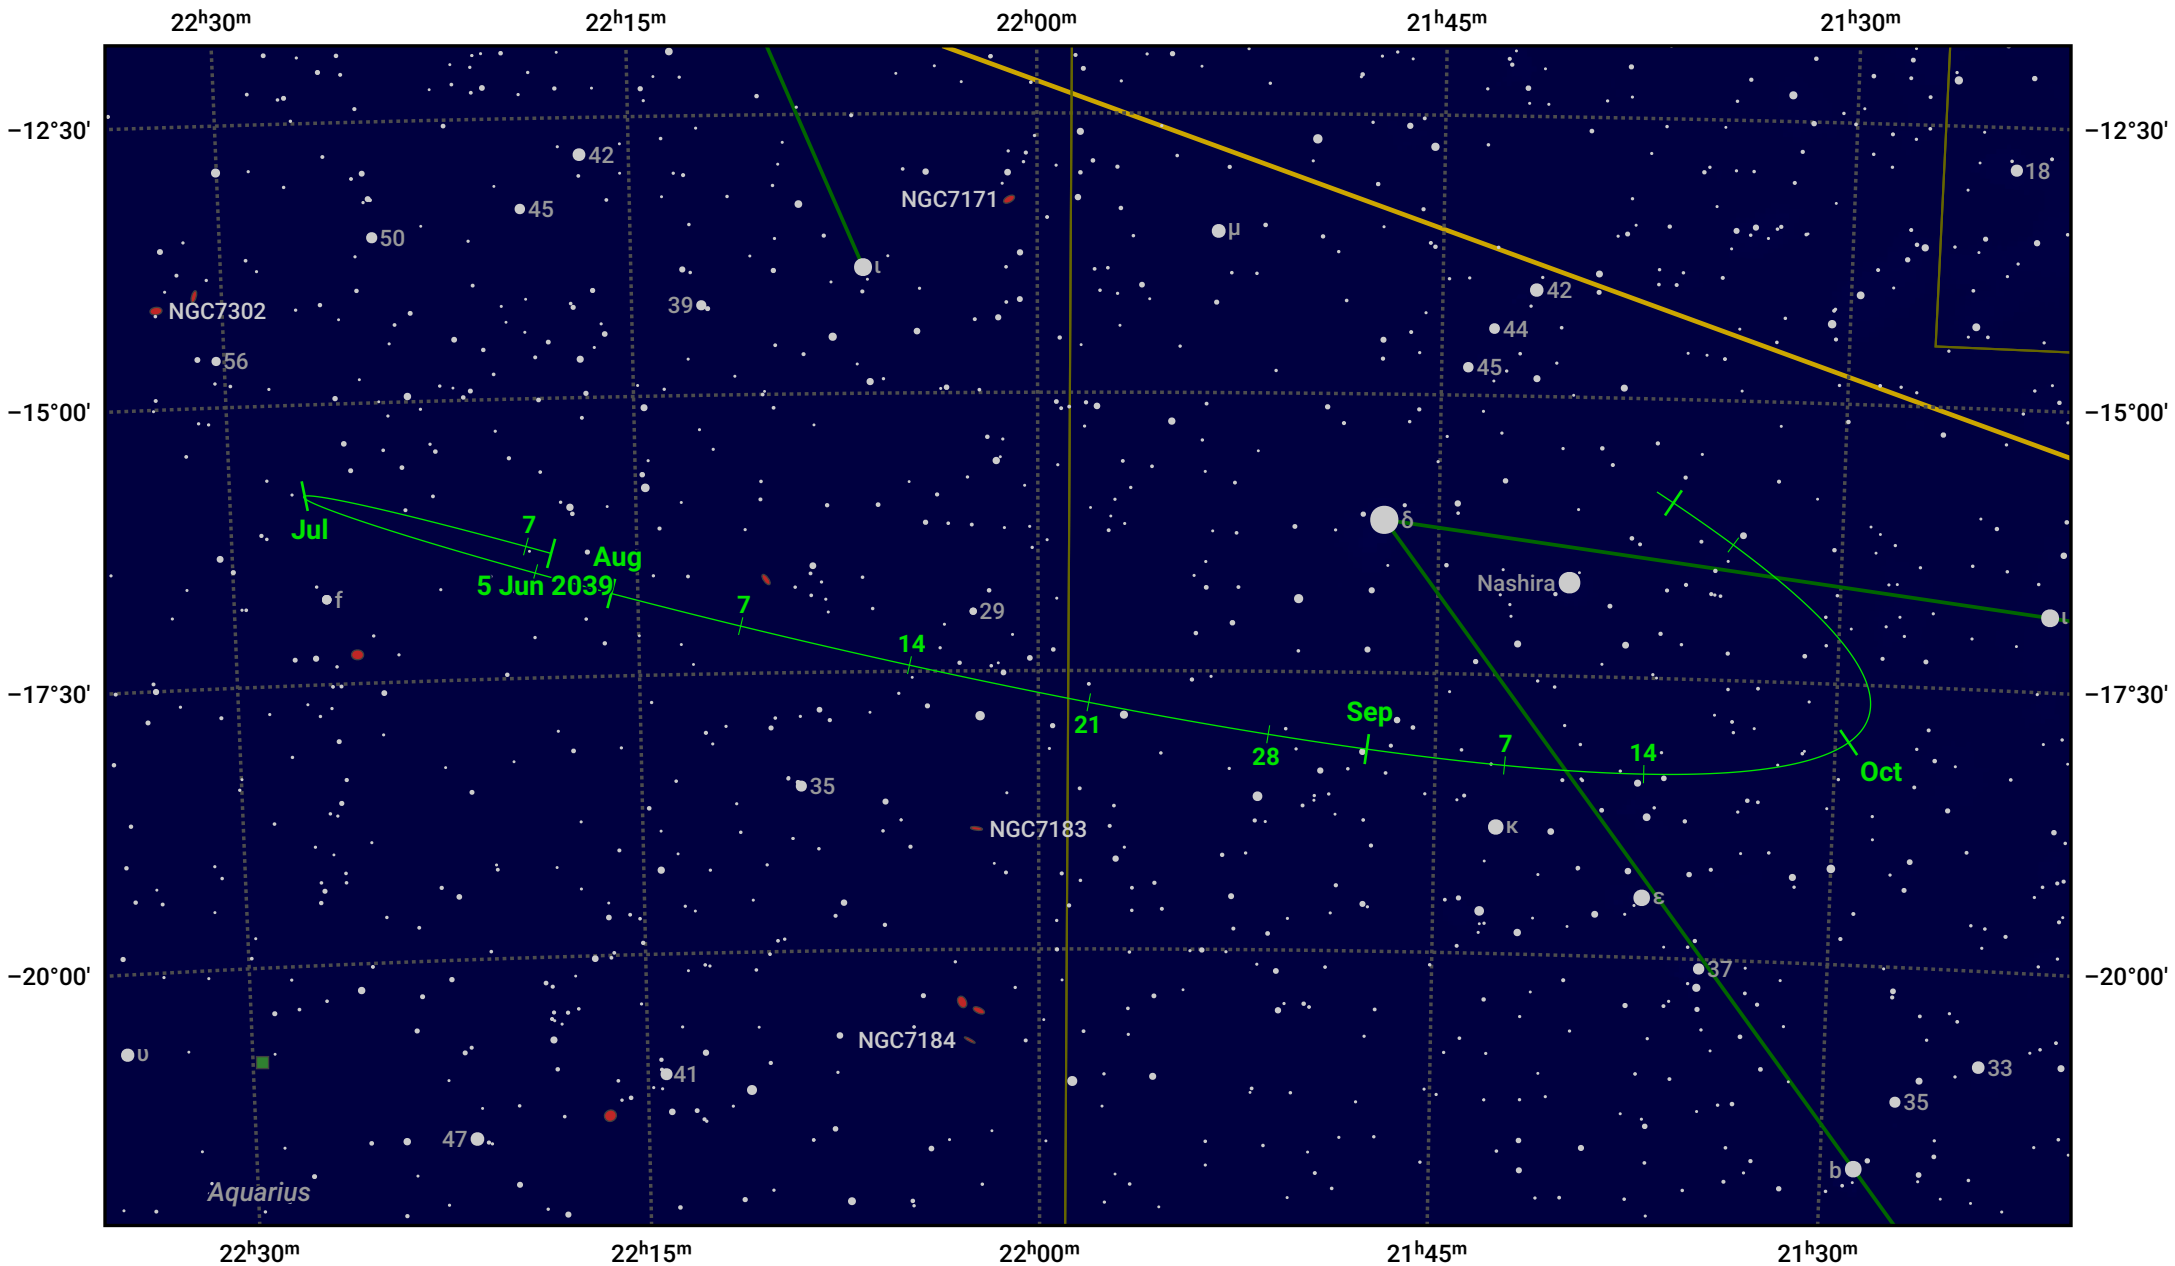

# The path of Asteroid 29 Amphitrite around opposition on 19 Aug 2039

© Dominic Ford 2011–2024. Date markers placed at midnight UTC. Downloaded from <https://in-the-sky.org>

Magnitude scale: 10.0 9.0 8.0 7.0 6.0 5.0 4.0 3.0 2.0

— Ecliptic Plane

Galaxy Bright nebula Open cluster Globular cluster

Date	Mag
2039 Jul 1	10.3
2039 Jul 25	9.8
2039 Aug 1	9.6
2039 Sep 1	9.4
2039 Oct 1	10.1
2039 Nov 1	10.6