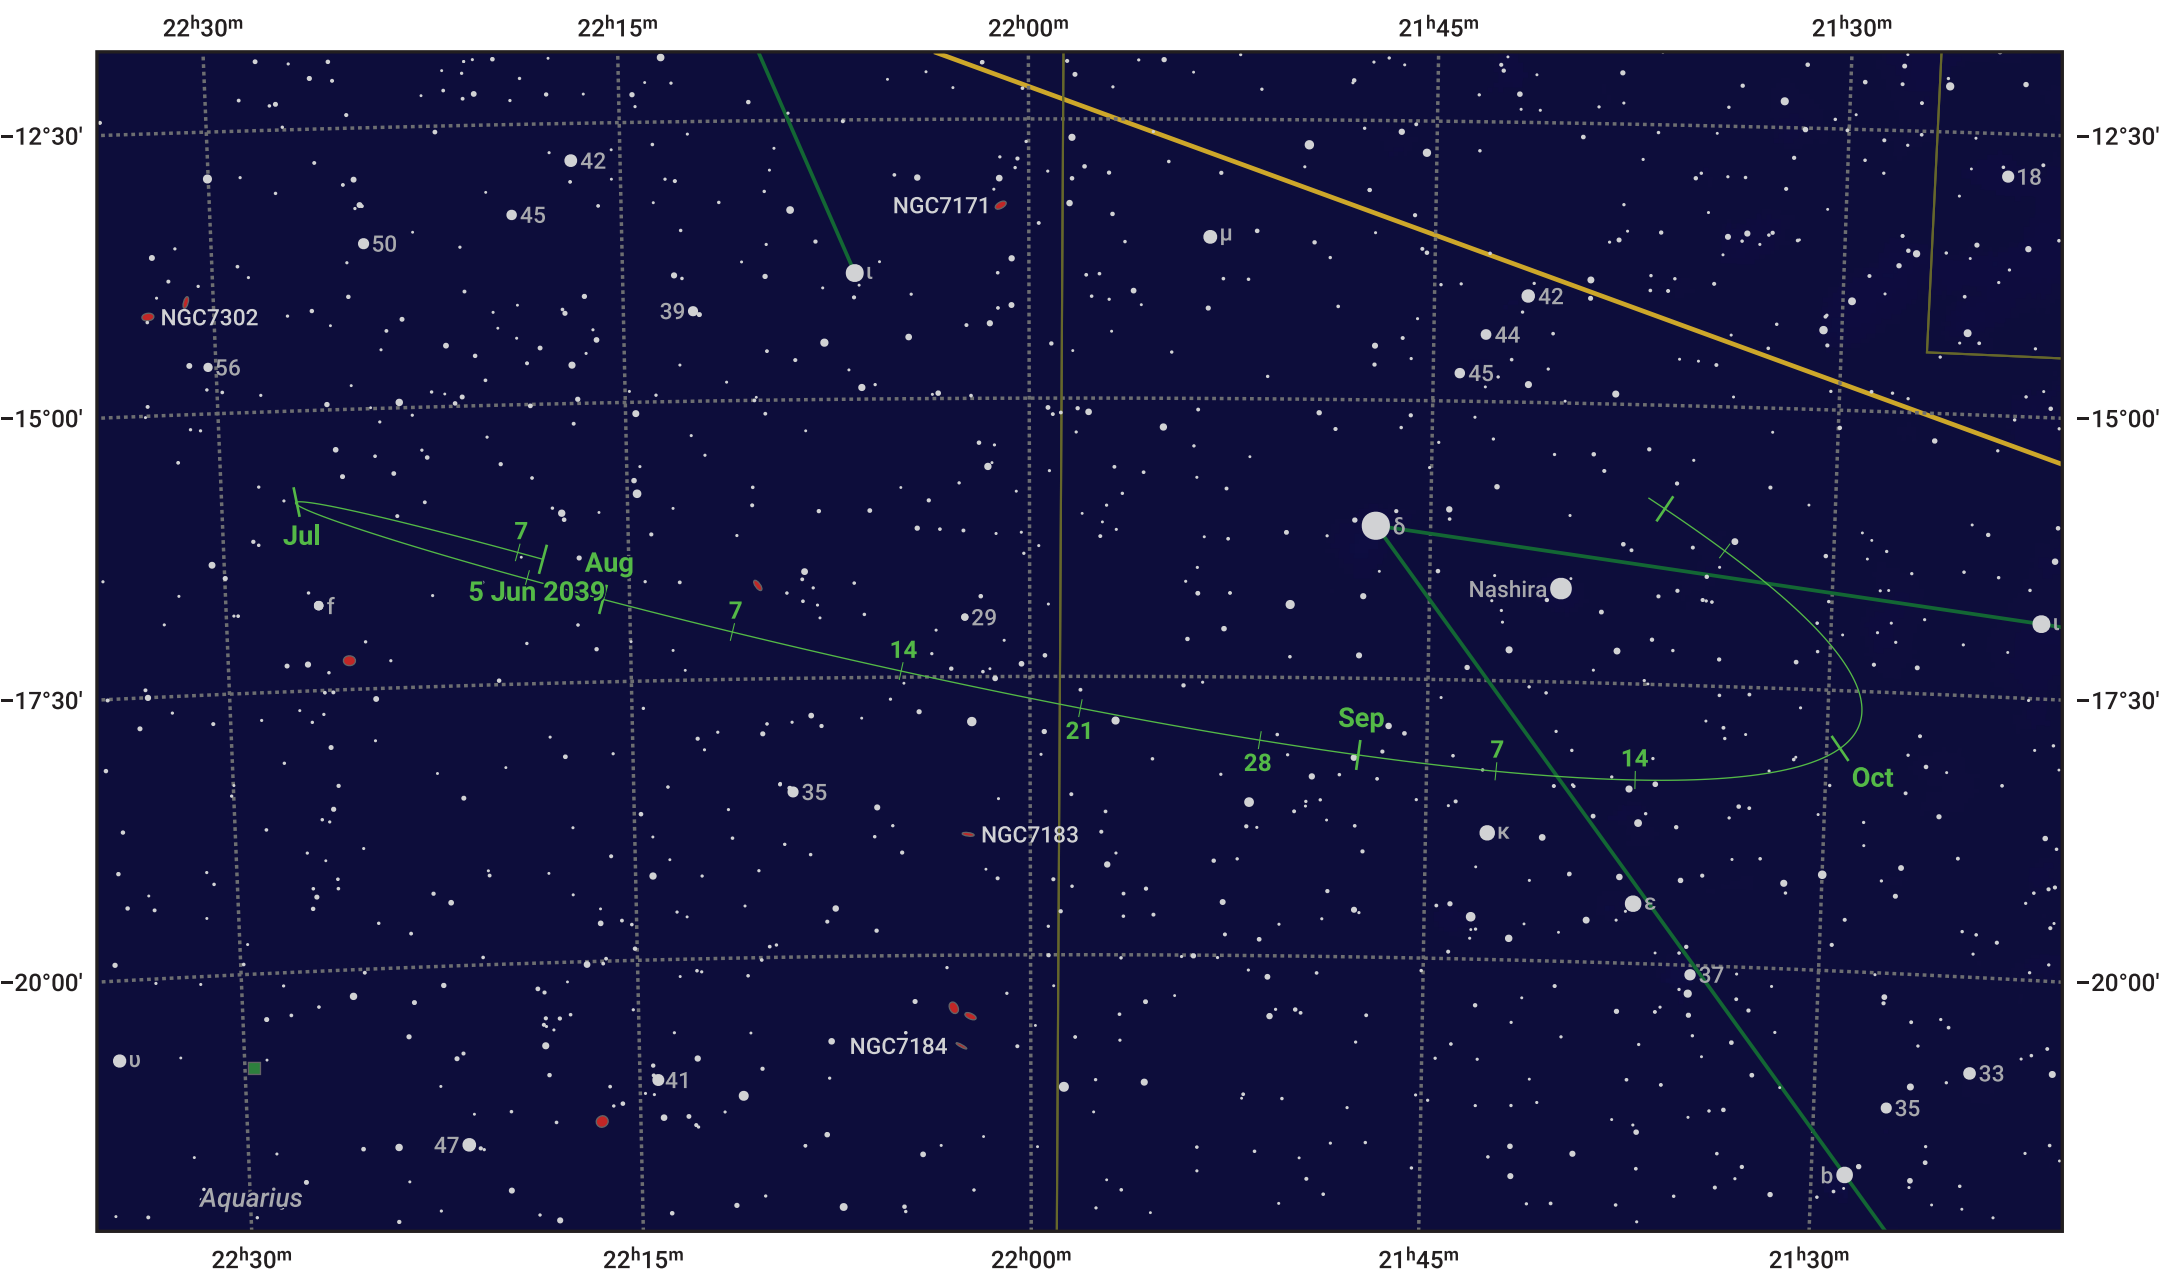

# The path of Asteroid 29 Amphitrite around opposition on 19 Aug 2039

© Dominic Ford 2011–2024. Date markers placed at midnight UTC. Downloaded from <https://in-the-sky.org>

Magnitude scale: 10.0 9.0 8.0 7.0 6.0 5.0 4.0 3.0 2.0

— Ecliptic Plane

Galaxy    Bright nebula    Open cluster    Globular cluster

Date	Mag
2039 Jul 1	10.3
2039 Jul 25	9.8
2039 Aug 1	9.6
2039 Sep 1	9.4
2039 Oct 1	10.1
2039 Nov 1	10.6