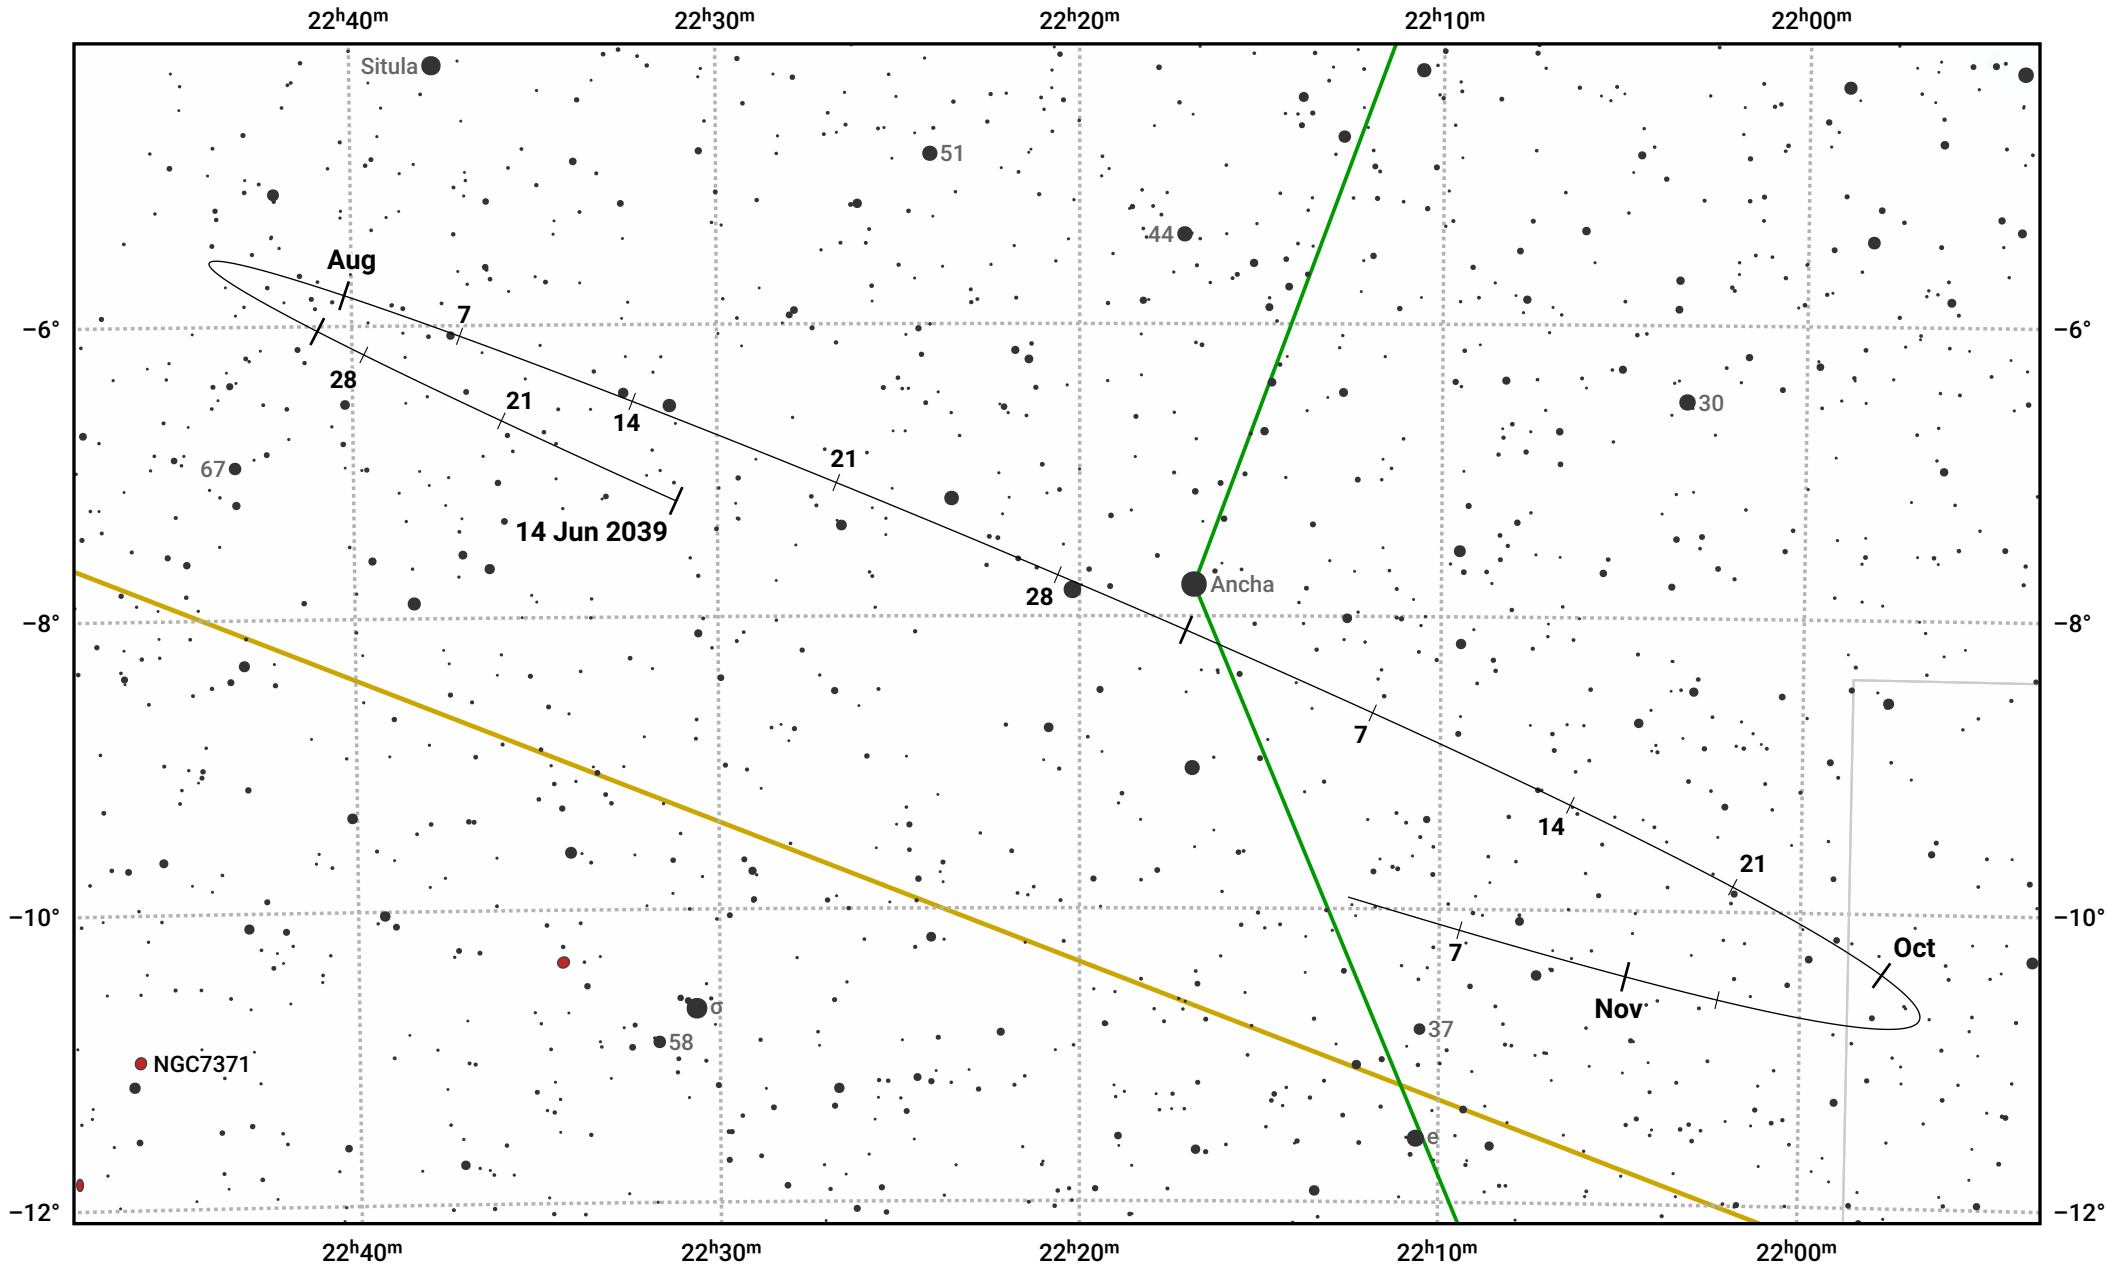

# The path of Asteroid 19 Fortuna around opposition on 28 Aug 2039

© Dominic Ford 2011–2024. Date markers placed at midnight UTC. Downloaded from <https://in-the-sky.org>

Magnitude scale: 11.0 10.0 9.0 8.0 7.0 6.0 5.0 4.0

— Ecliptic Plane

Galaxy Bright nebula Open cluster Globular cluster

Date	Mag	Phase
2039 Jul 1	11.4	96%
2039 Jul 27	10.8	98%
2039 Aug 1	10.6	99%
2039 Aug 28	9.8	100%
2039 Sep 1	9.9	100%
2039 Oct 1	10.6	98%
2039 Oct 8	10.8	97%
2039 Nov 1	11.3	95%