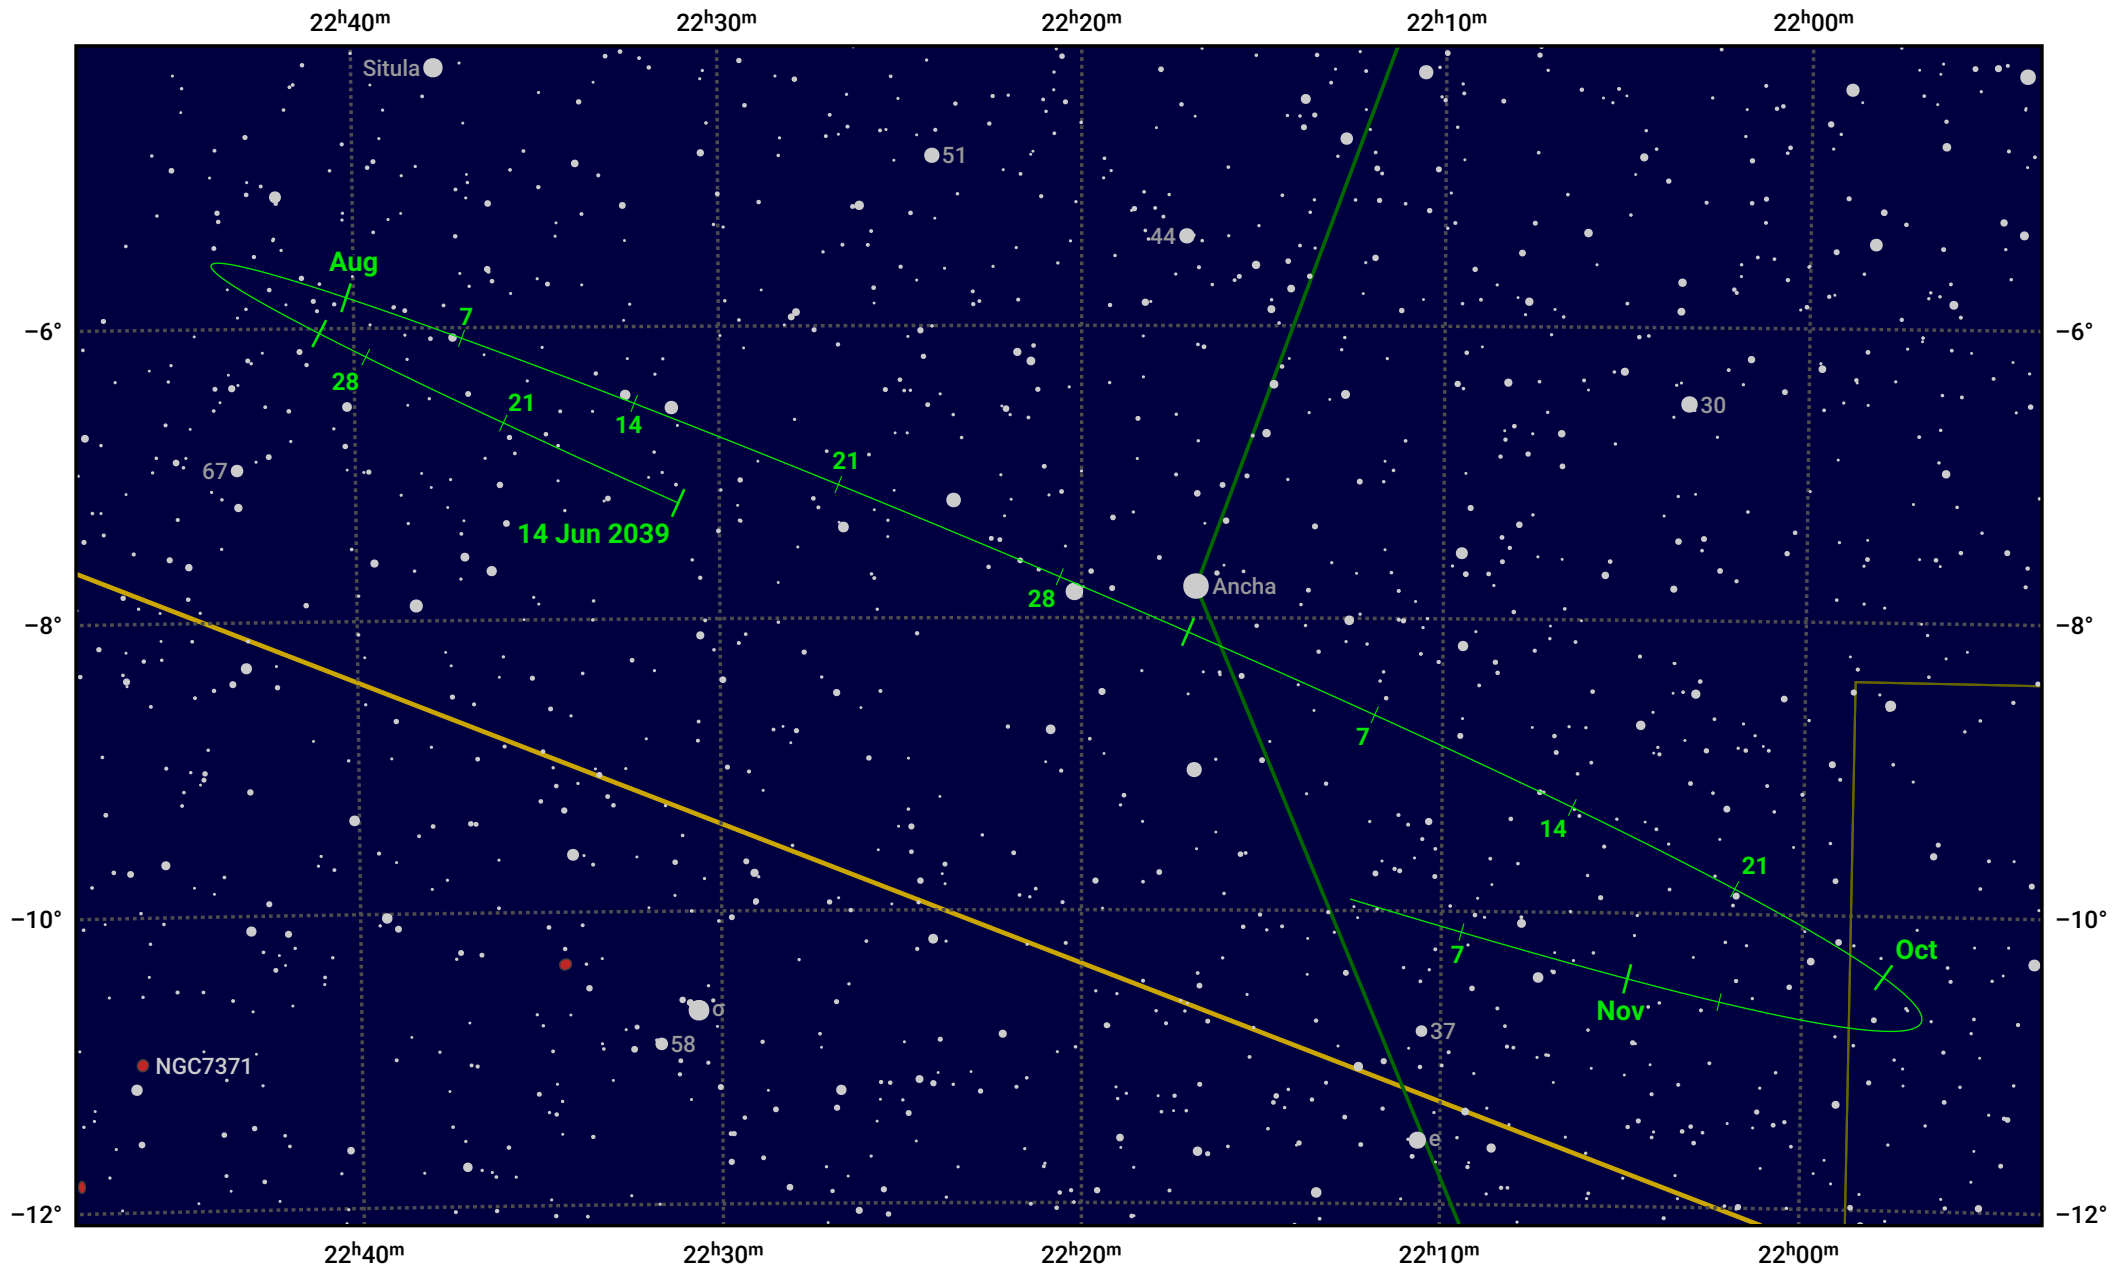

# The path of Asteroid 19 Fortuna around opposition on 28 Aug 2039

© Dominic Ford 2011–2024. Date markers placed at midnight UTC. Downloaded from <https://in-the-sky.org>

Magnitude scale: 11.0 10.0 9.0 8.0 7.0 6.0 5.0 4.0

Ecliptic Plane

Galaxy Bright nebula Open cluster Globular cluster

| Date        | Mag  | Phase |
|-------------|------|-------|
| 2039 Jul 1  | 11.4 | 96%   |
| 2039 Jul 27 | 10.8 | 98%   |
| 2039 Aug 1  | 10.6 | 99%   |
| 2039 Aug 28 | 9.8  | 100%  |
| 2039 Sep 1  | 9.9  | 100%  |
| 2039 Oct 1  | 10.6 | 98%   |
| 2039 Oct 8  | 10.8 | 97%   |
| 2039 Nov 1  | 11.3 | 95%   |