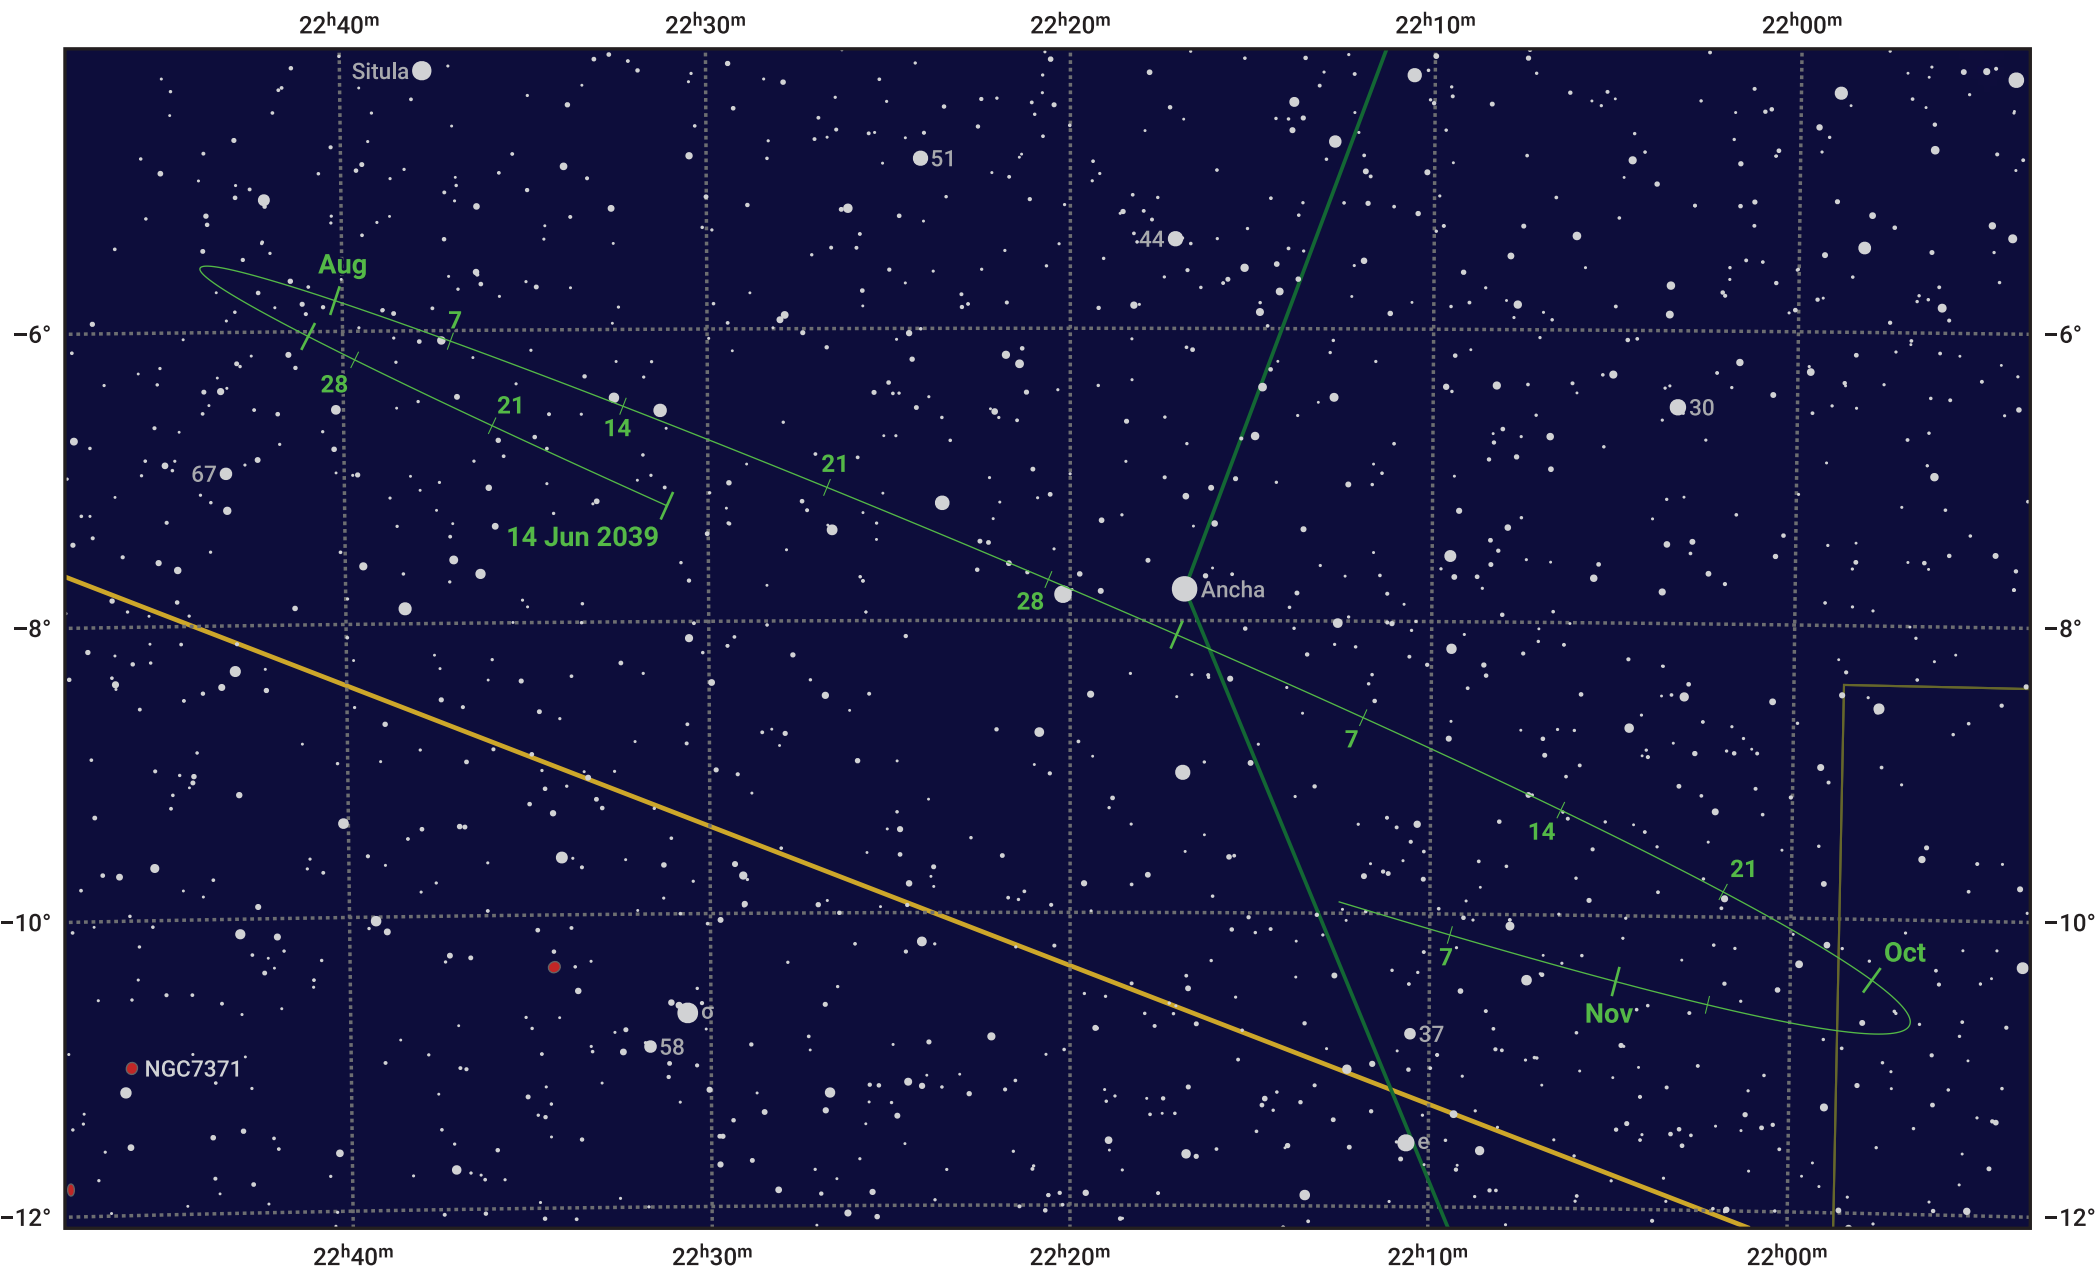

The path of Asteroid 19 Fortuna around opposition on 28 Aug 2039

© Dominic Ford 2011–2024. Date markers placed at midnight UTC. Downloaded from <https://in-the-sky.org>

Magnitude scale: 11.0 10.0 9.0 8.0 7.0 6.0 5.0 4.0

- Ecliptic Plane
- Galaxy
- Bright nebula
- Open cluster
- Globular cluster

Date	Mag	Phase
2039 Jul 1	11.4	96%
2039 Jul 27	10.8	98%
2039 Aug 1	10.6	99%
2039 Aug 28	9.8	100%
2039 Sep 1	9.9	100%
2039 Oct 1	10.6	98%
2039 Oct 8	10.8	97%
2039 Nov 1	11.3	95%