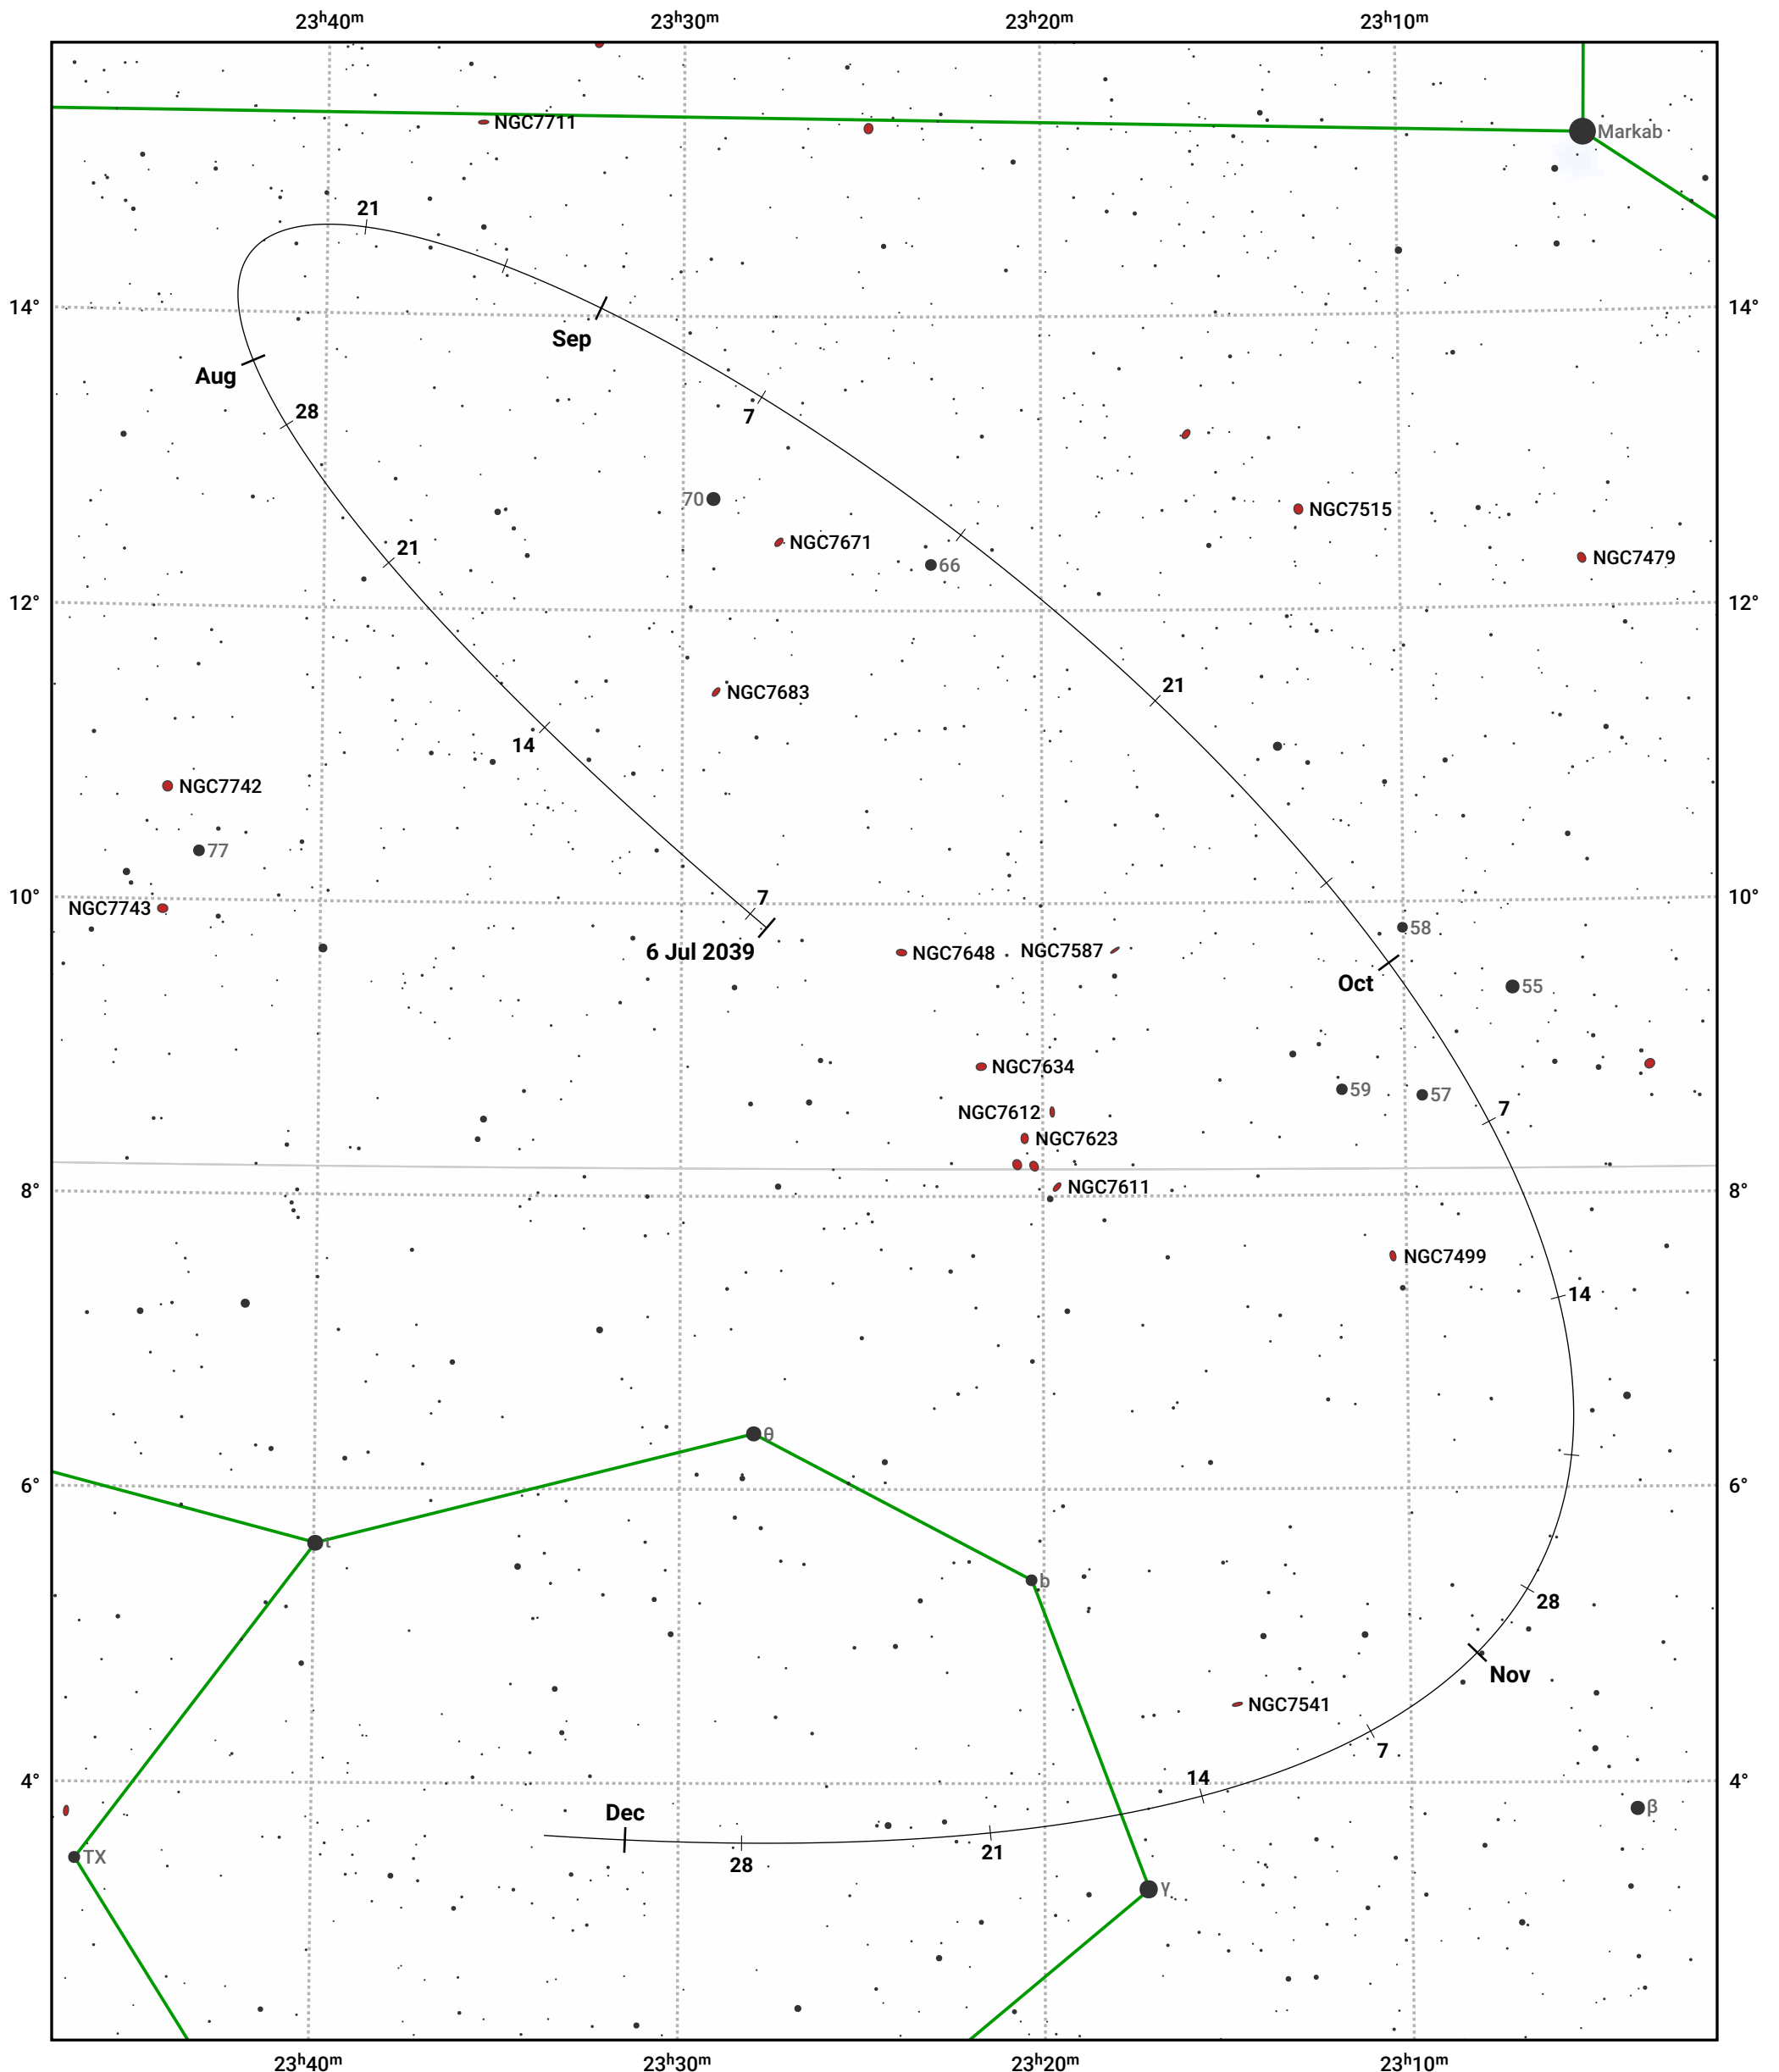

The path of Asteroid 12 Victoria around opposition on 19 Sep 2039

© Dominic Ford 2011–2024. Date markers placed at midnight UTC. Downloaded from <https://in-the-sky.org>

Magnitude scale: 11.0 10.0 9.0 8.0 7.0 6.0 5.0 4.0 3.0 2.0

— Ecliptic Plane

Galaxy Bright nebula Open cluster Globular cluster

Date	Mag	Phase
2039 Aug 1	10.0	95%
2039 Aug 27	9.5	98%
2039 Sep 1	9.4	99%
2039 Oct 1	9.4	99%
2039 Nov 1	10.4	97%
2039 Nov 6	10.5	96%
2039 Dec 1	11.2	95%