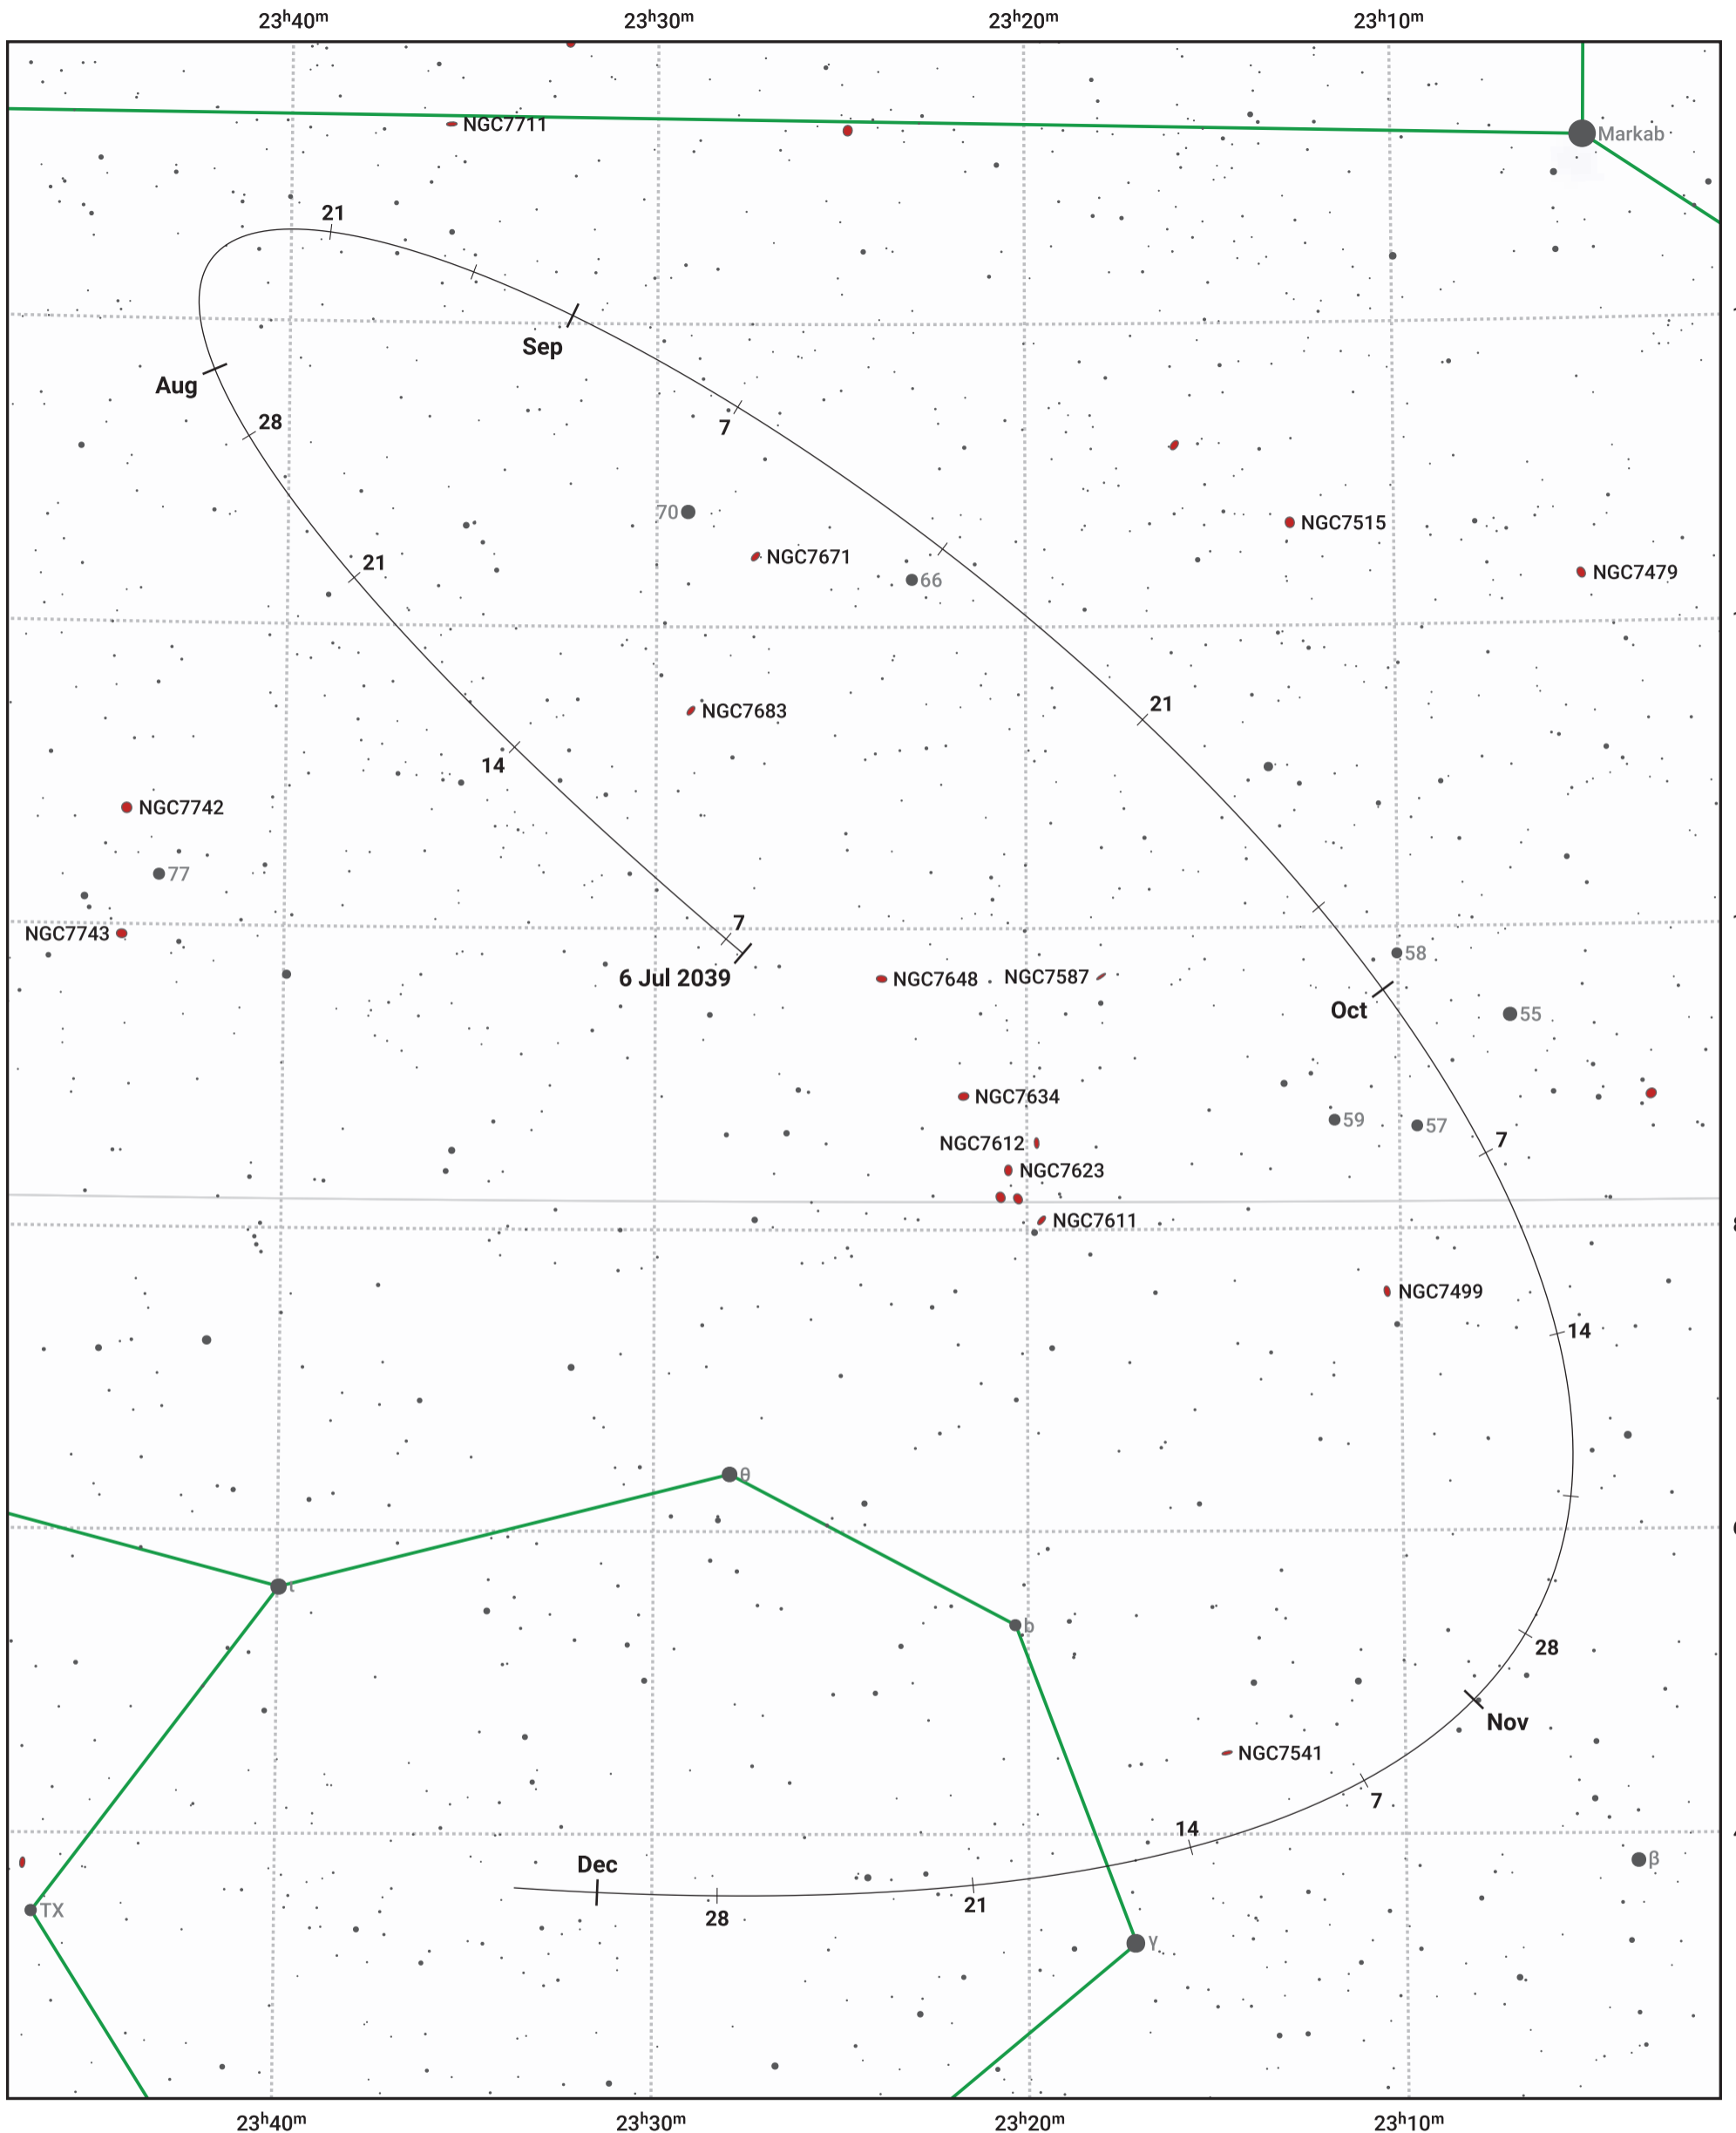

The path of Asteroid 12 Victoria around opposition on 19 Sep 2039

© Dominic Ford 2011–2024. Date markers placed at midnight UTC. Downloaded from <https://in-the-sky.org>

Magnitude scale: 11.0 10.0 9.0 8.0 7.0 6.0 5.0 4.0 3.0 2.0

— Ecliptic Plane

- Galaxy
- Bright nebula
- Open cluster
- ⊕ Globular cluster

Date	Mag	Phase
2039 Aug 1	10.0	95%
2039 Aug 27	9.5	98%
2039 Sep 1	9.4	99%
2039 Oct 1	9.4	99%
2039 Nov 1	10.4	97%
2039 Nov 6	10.5	96%
2039 Dec 1	11.2	95%