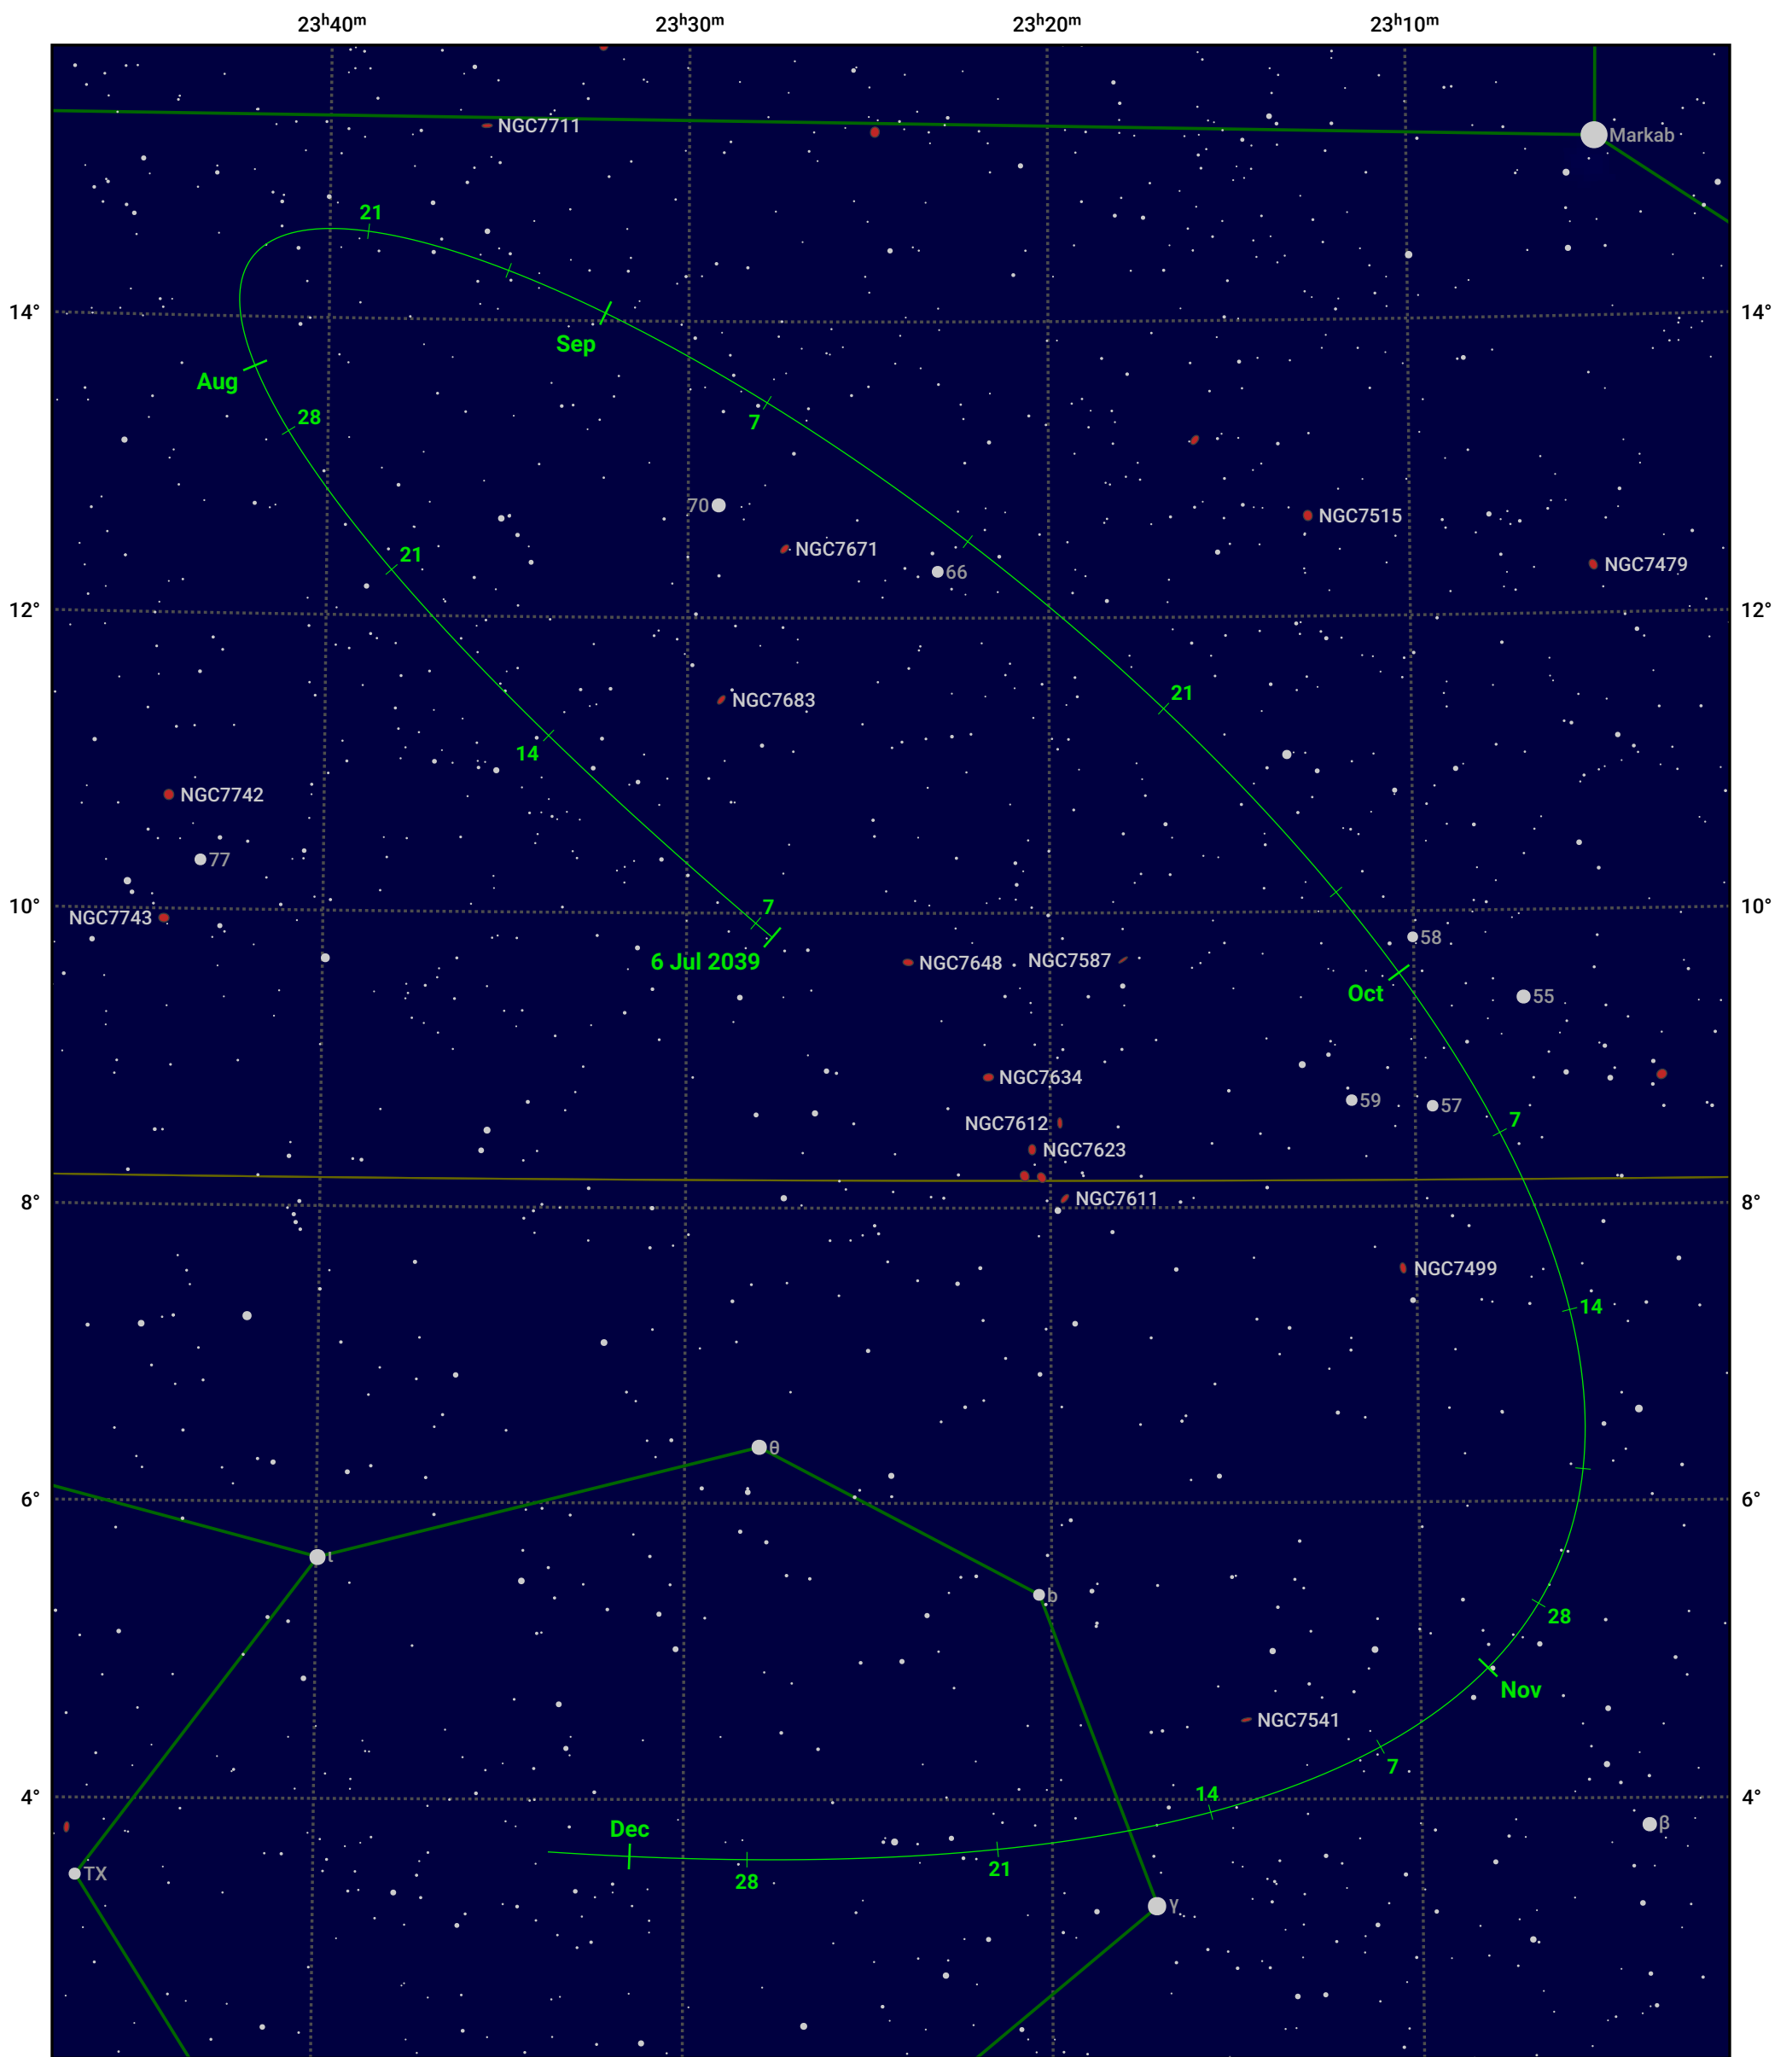

The path of Asteroid 12 Victoria around opposition on 19 Sep 2039

© Dominic Ford 2011–2024. Date markers placed at midnight UTC. Downloaded from <https://in-the-sky.org>

Magnitude scale: 11.0 10.0 9.0 8.0 7.0 6.0 5.0 4.0 3.0 2.0

— Ecliptic Plane

Galaxy Bright nebula Open cluster Globular cluster

Date	Mag	Phase
2039 Aug 1	10.0	95%
2039 Aug 27	9.5	98%
2039 Sep 1	9.4	99%
2039 Oct 1	9.4	99%
2039 Nov 1	10.4	97%
2039 Nov 6	10.5	96%
2039 Dec 1	11.2	95%