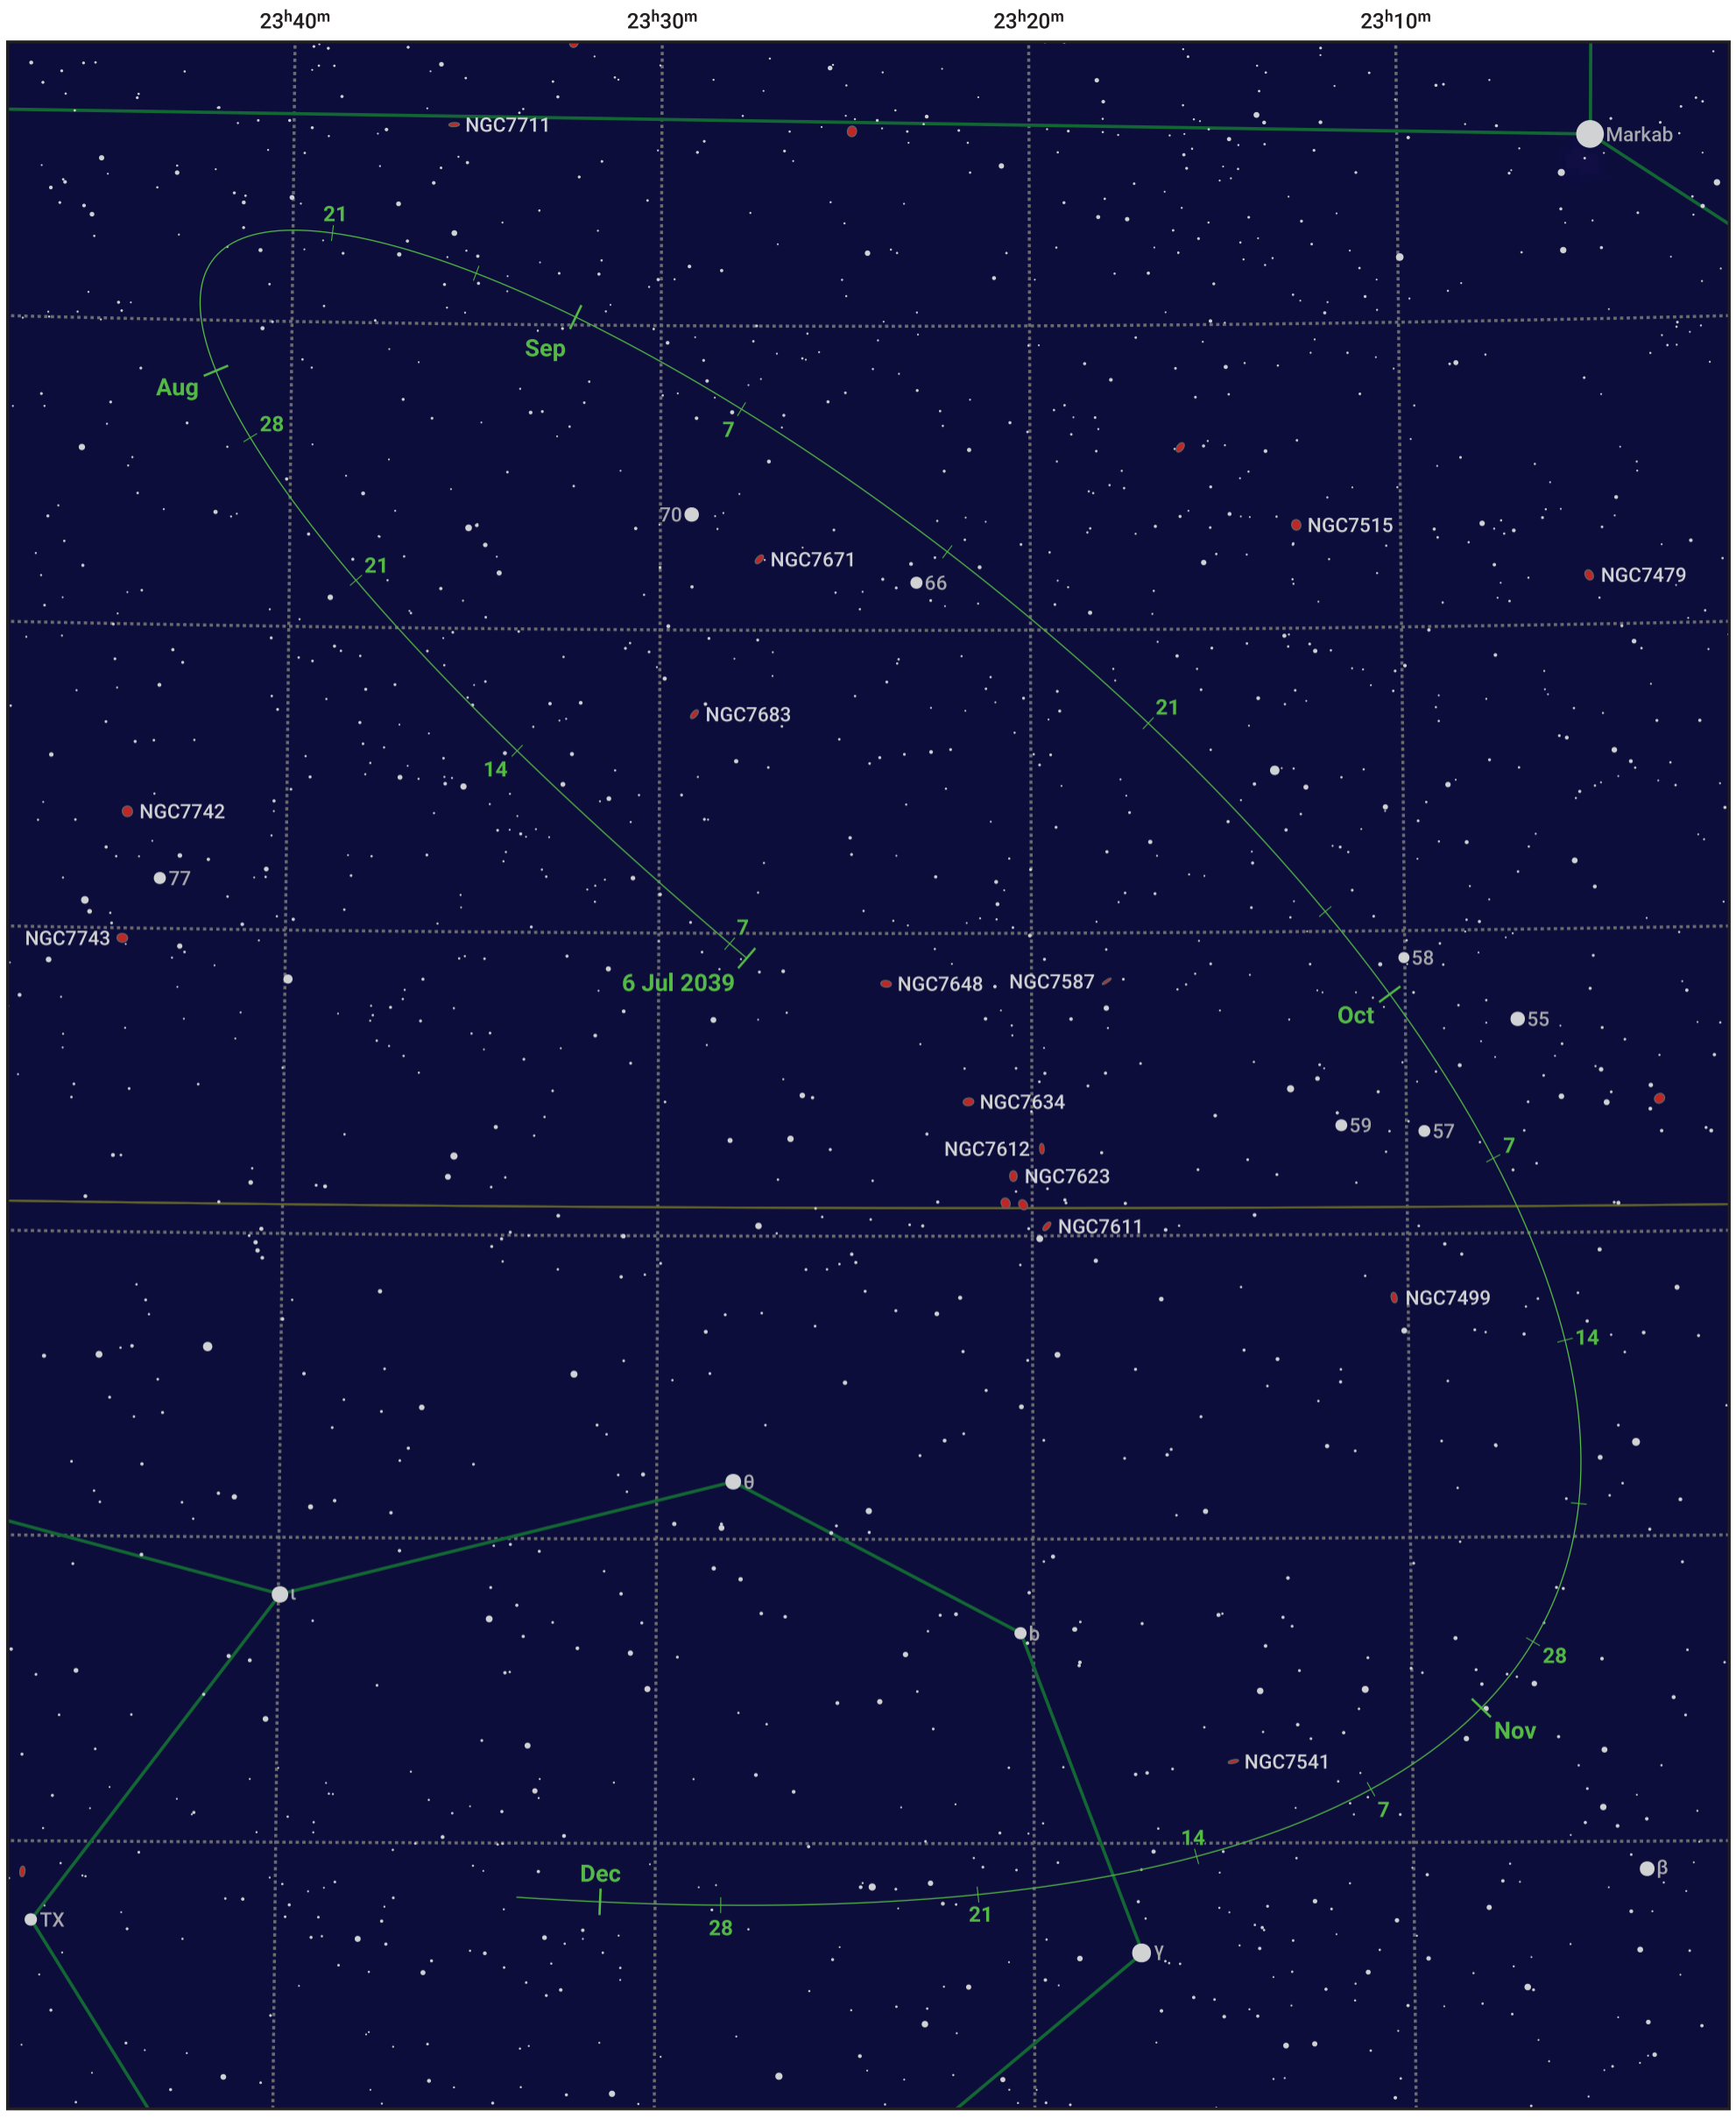

The path of Asteroid 12 Victoria around opposition on 19 Sep 2039

© Dominic Ford 2011–2024. Date markers placed at midnight UTC. Downloaded from <https://in-the-sky.org>

Magnitude scale: 11.0 10.0 9.0 8.0 7.0 6.0 5.0 4.0 3.0 2.0

Ecliptic Plane

- Galaxy
- Bright nebula
- Open cluster
- ⊕ Globular cluster

Date	Mag	Phase
2039 Aug 1	10.0	95%
2039 Aug 27	9.5	98%
2039 Sep 1	9.4	99%
2039 Oct 1	9.4	99%
2039 Nov 1	10.4	97%
2039 Nov 6	10.5	96%
2039 Dec 1	11.2	95%