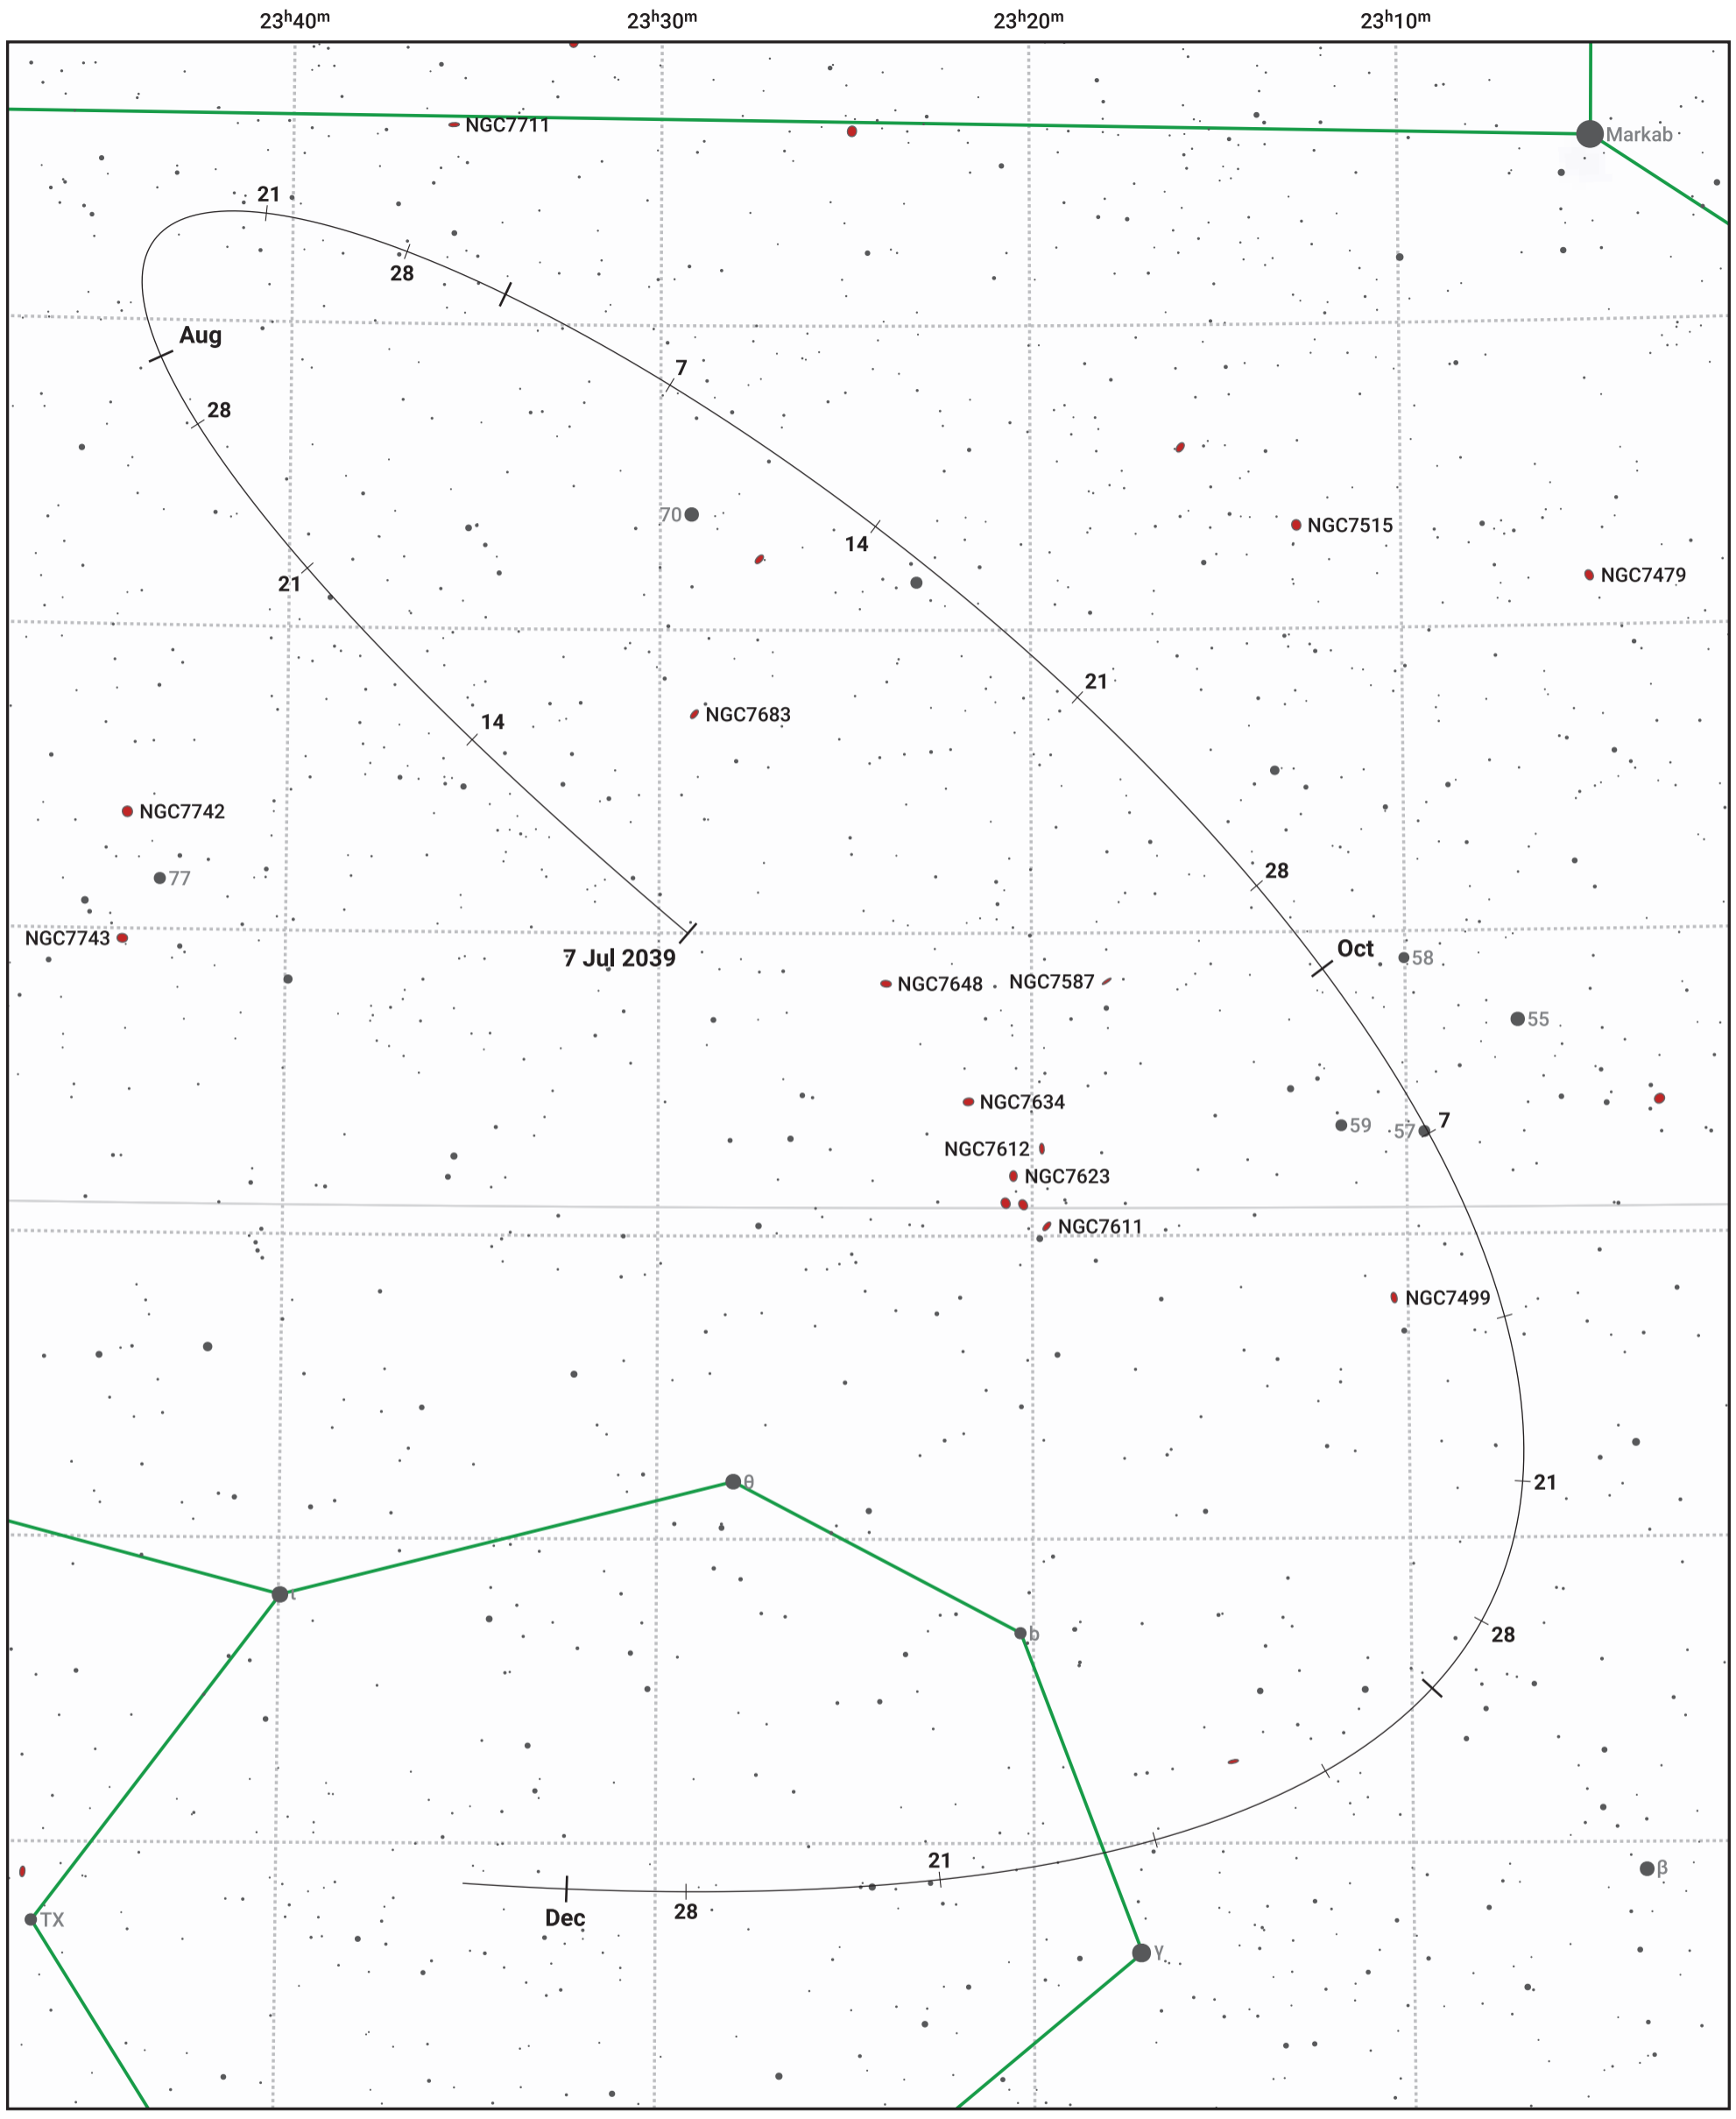

The path of Asteroid 12 Victoria around opposition on 20 Sep 2039

© Dominic Ford 2011–2024. Date markers placed at midnight UTC. Downloaded from <https://in-the-sky.org>

Magnitude scale: 11.0 10.0 9.0 8.0 7.0 6.0 5.0 4.0 3.0 2.0

— Ecliptic Plane

- Galaxy
- Bright nebula
- Open cluster
- Globular cluster

Date	Mag	Phase
2039 Aug 1	10.0	95%
2039 Aug 28	9.5	98%
2039 Sep 1	9.4	99%
2039 Oct 1	9.4	99%
2039 Nov 1	10.4	97%
2039 Nov 6	10.5	96%
2039 Dec 1	11.2	95%