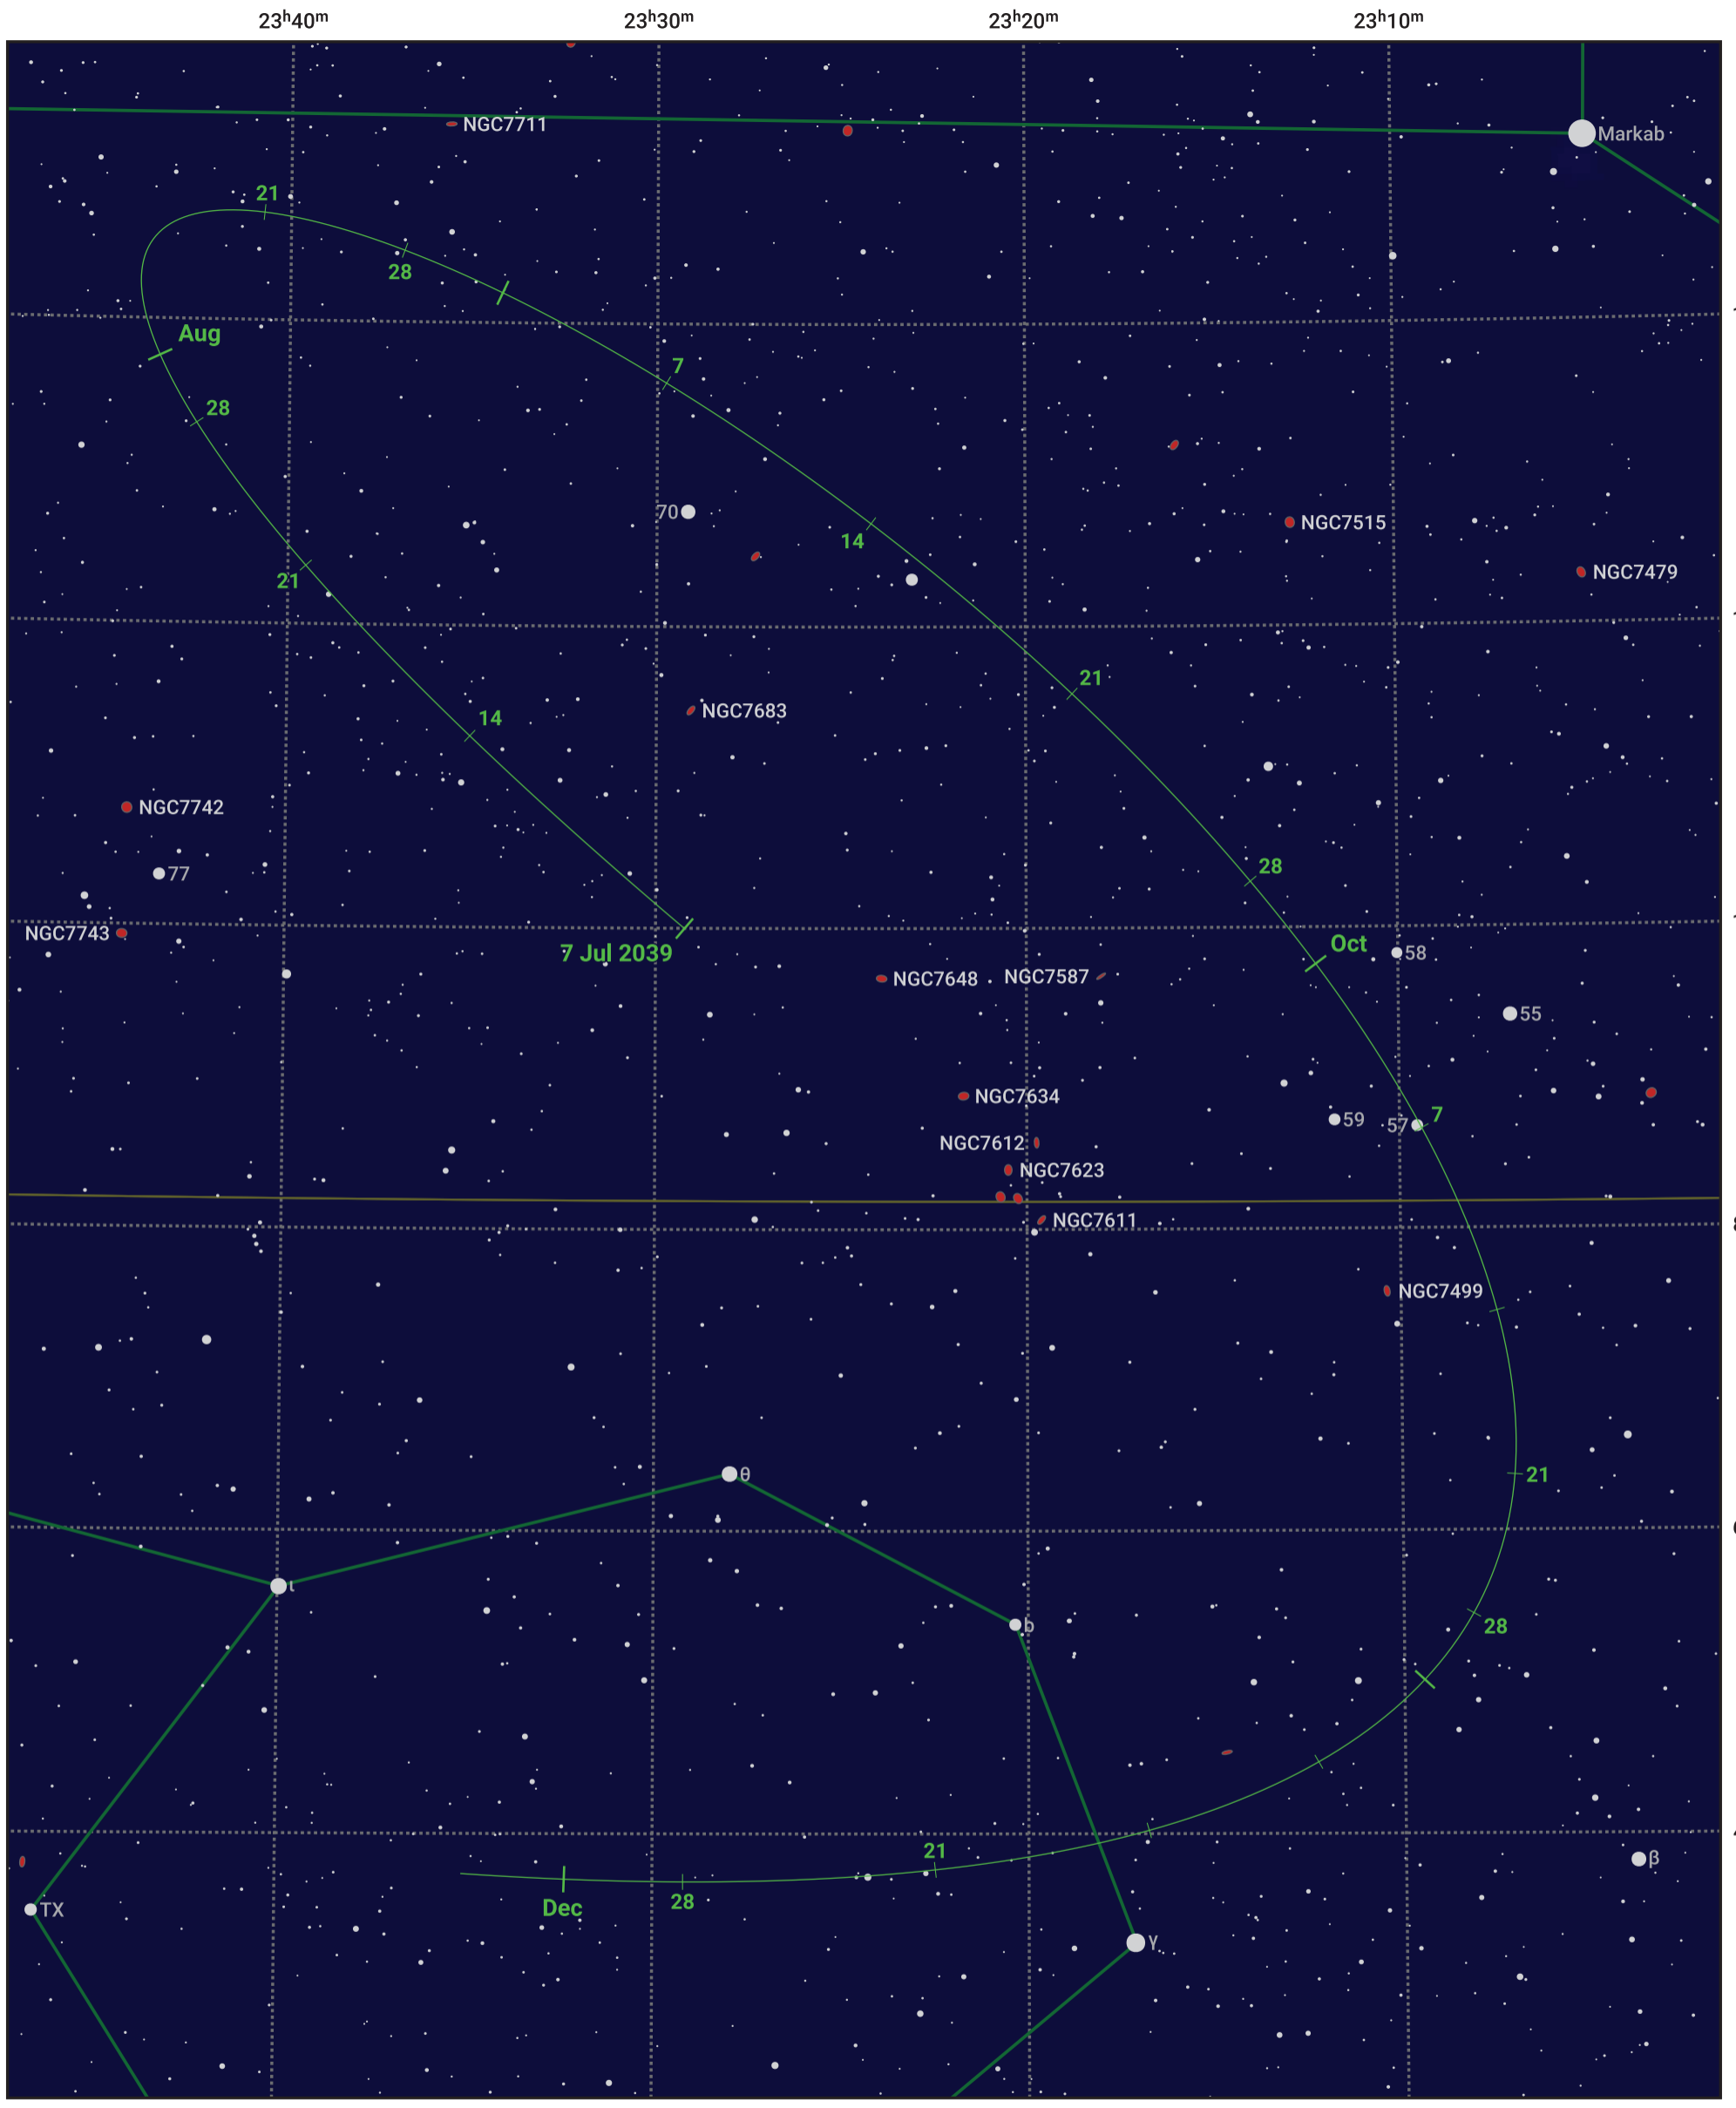

The path of Asteroid 12 Victoria around opposition on 20 Sep 2039

© Dominic Ford 2011–2024. Date markers placed at midnight UTC. Downloaded from <https://in-the-sky.org>

Magnitude scale: 11.0 10.0 9.0 8.0 7.0 6.0 5.0 4.0 3.0 2.0

- Ecliptic Plane
- Galaxy
- Bright nebula
- Open cluster
- ⊕ Globular cluster

Date	Mag	Phase
2039 Aug 1	10.0	95%
2039 Aug 28	9.5	98%
2039 Sep 1	9.4	99%
2039 Oct 1	9.4	99%
2039 Nov 1	10.4	97%
2039 Nov 6	10.5	96%
2039 Dec 1	11.2	95%