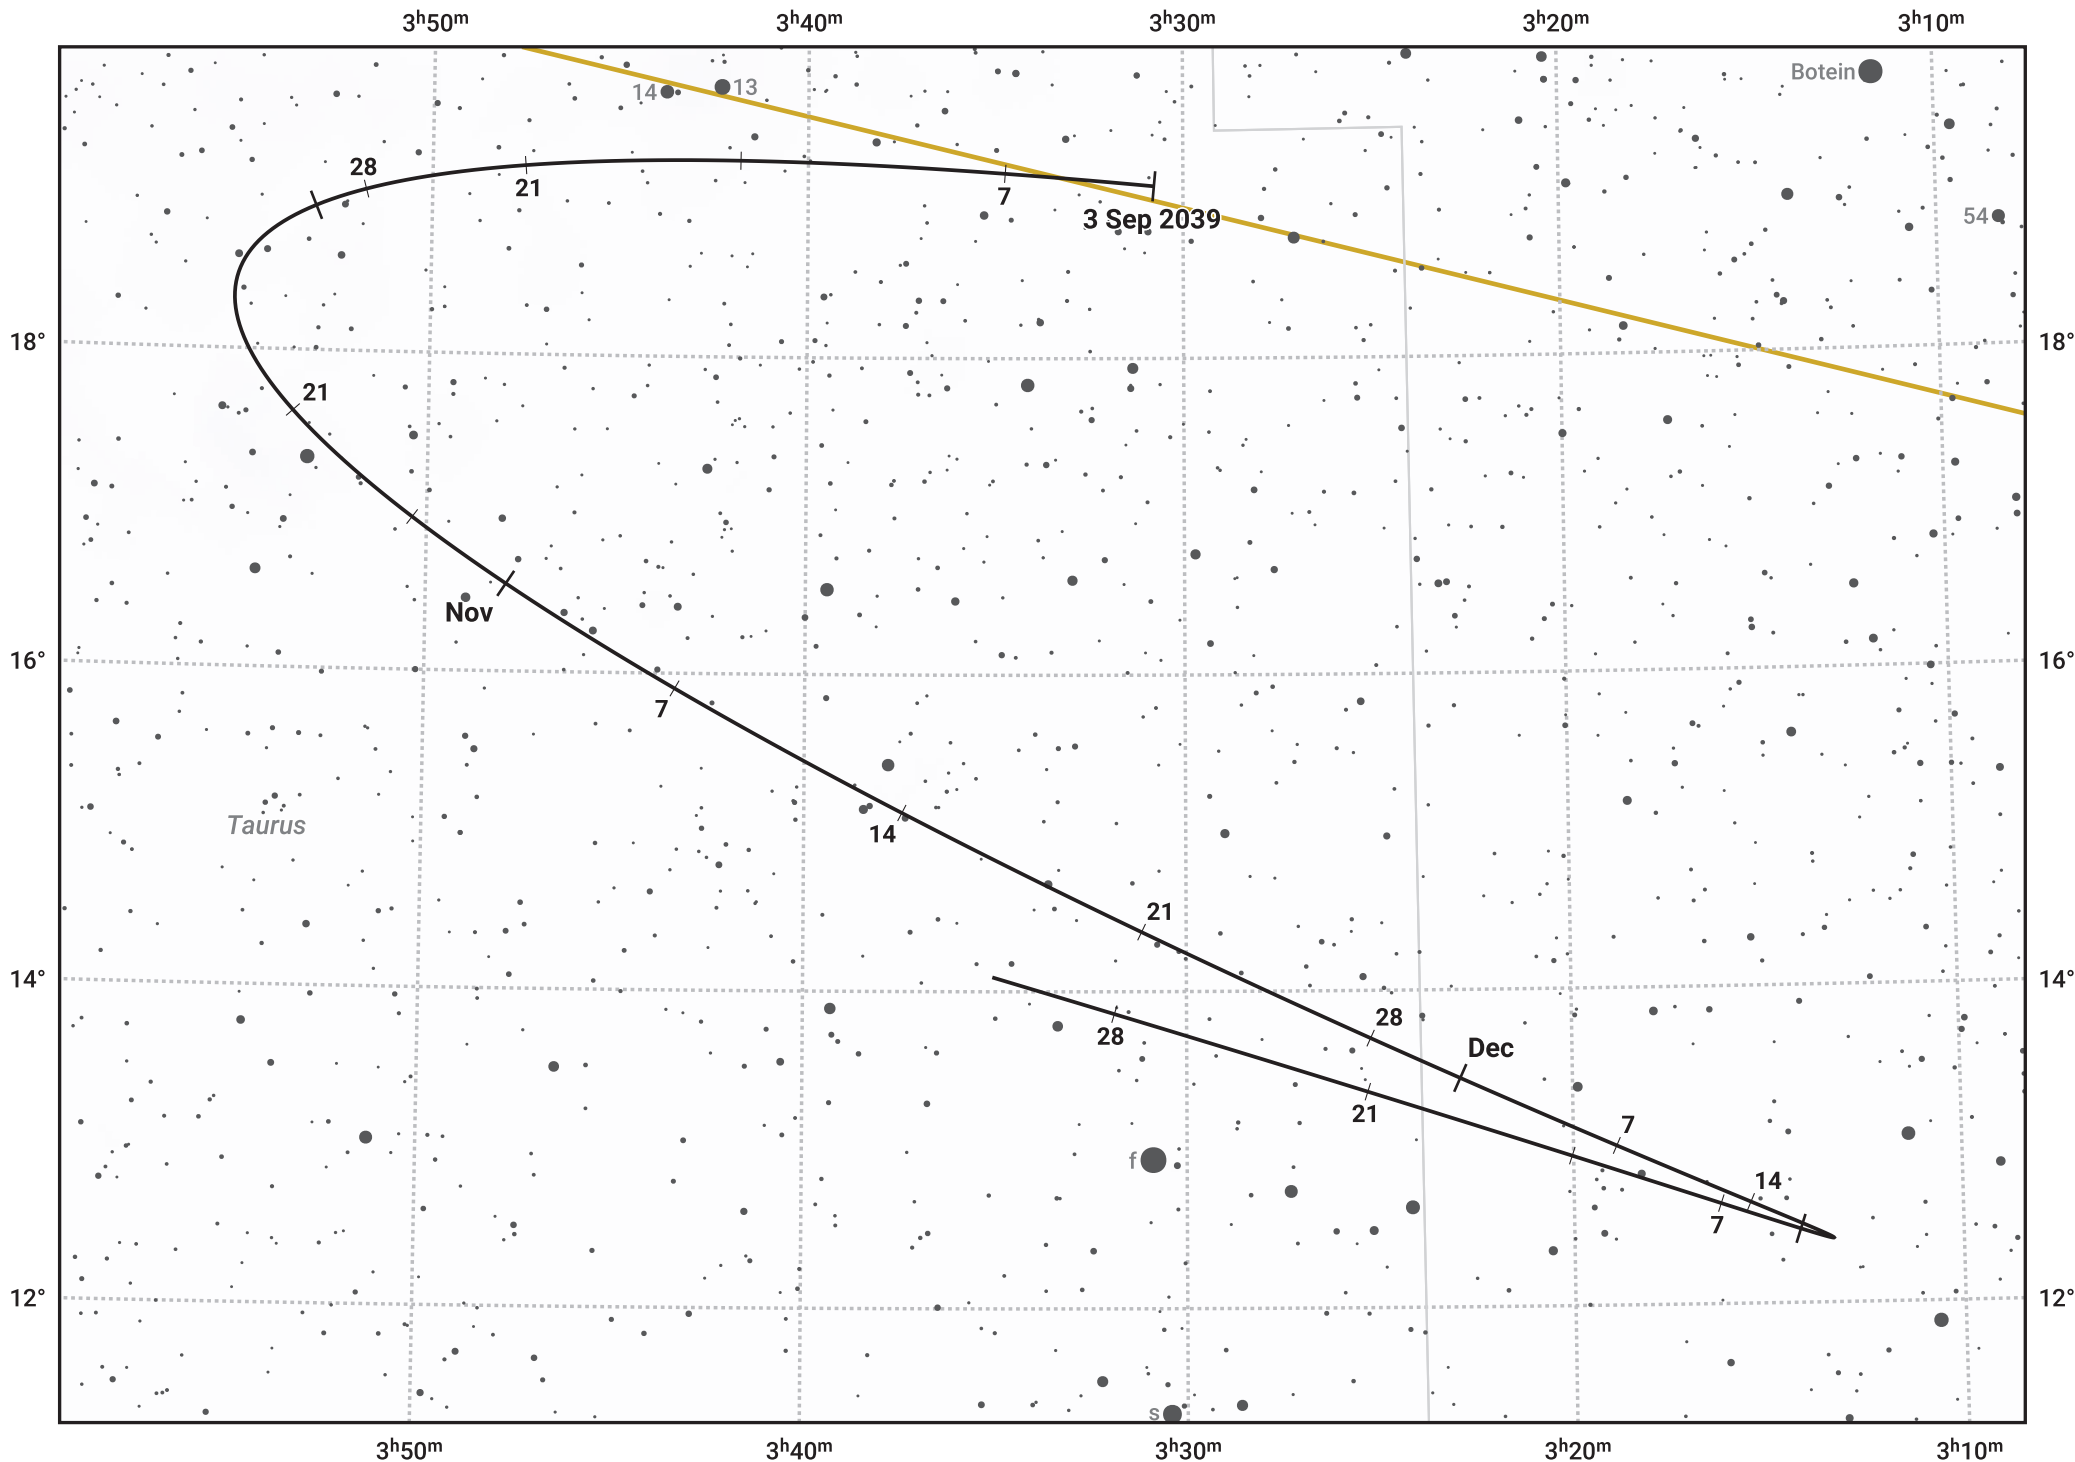

# The path of Asteroid 79 Eurynome around opposition on 17 Nov 2039

© Dominic Ford 2011–2024. Date markers placed at midnight UTC. Downloaded from <https://in-the-sky.org>

Magnitude scale: · 11.0 · 10.0 · 9.0 · 8.0 · 7.0 · 6.0 · 5.0 · 4.0

— Ecliptic Plane

Galaxy

Bright nebula

Open cluster

Globular cluster

Date	Mag	Phase
2039 Oct 1	10.8	96%
2039 Oct 16	10.4	98%
2039 Nov 1	10.0	99%
2039 Dec 1	9.9	99%
2040 Jan 1	10.8	96%
2040 Jan 26	11.4	94%