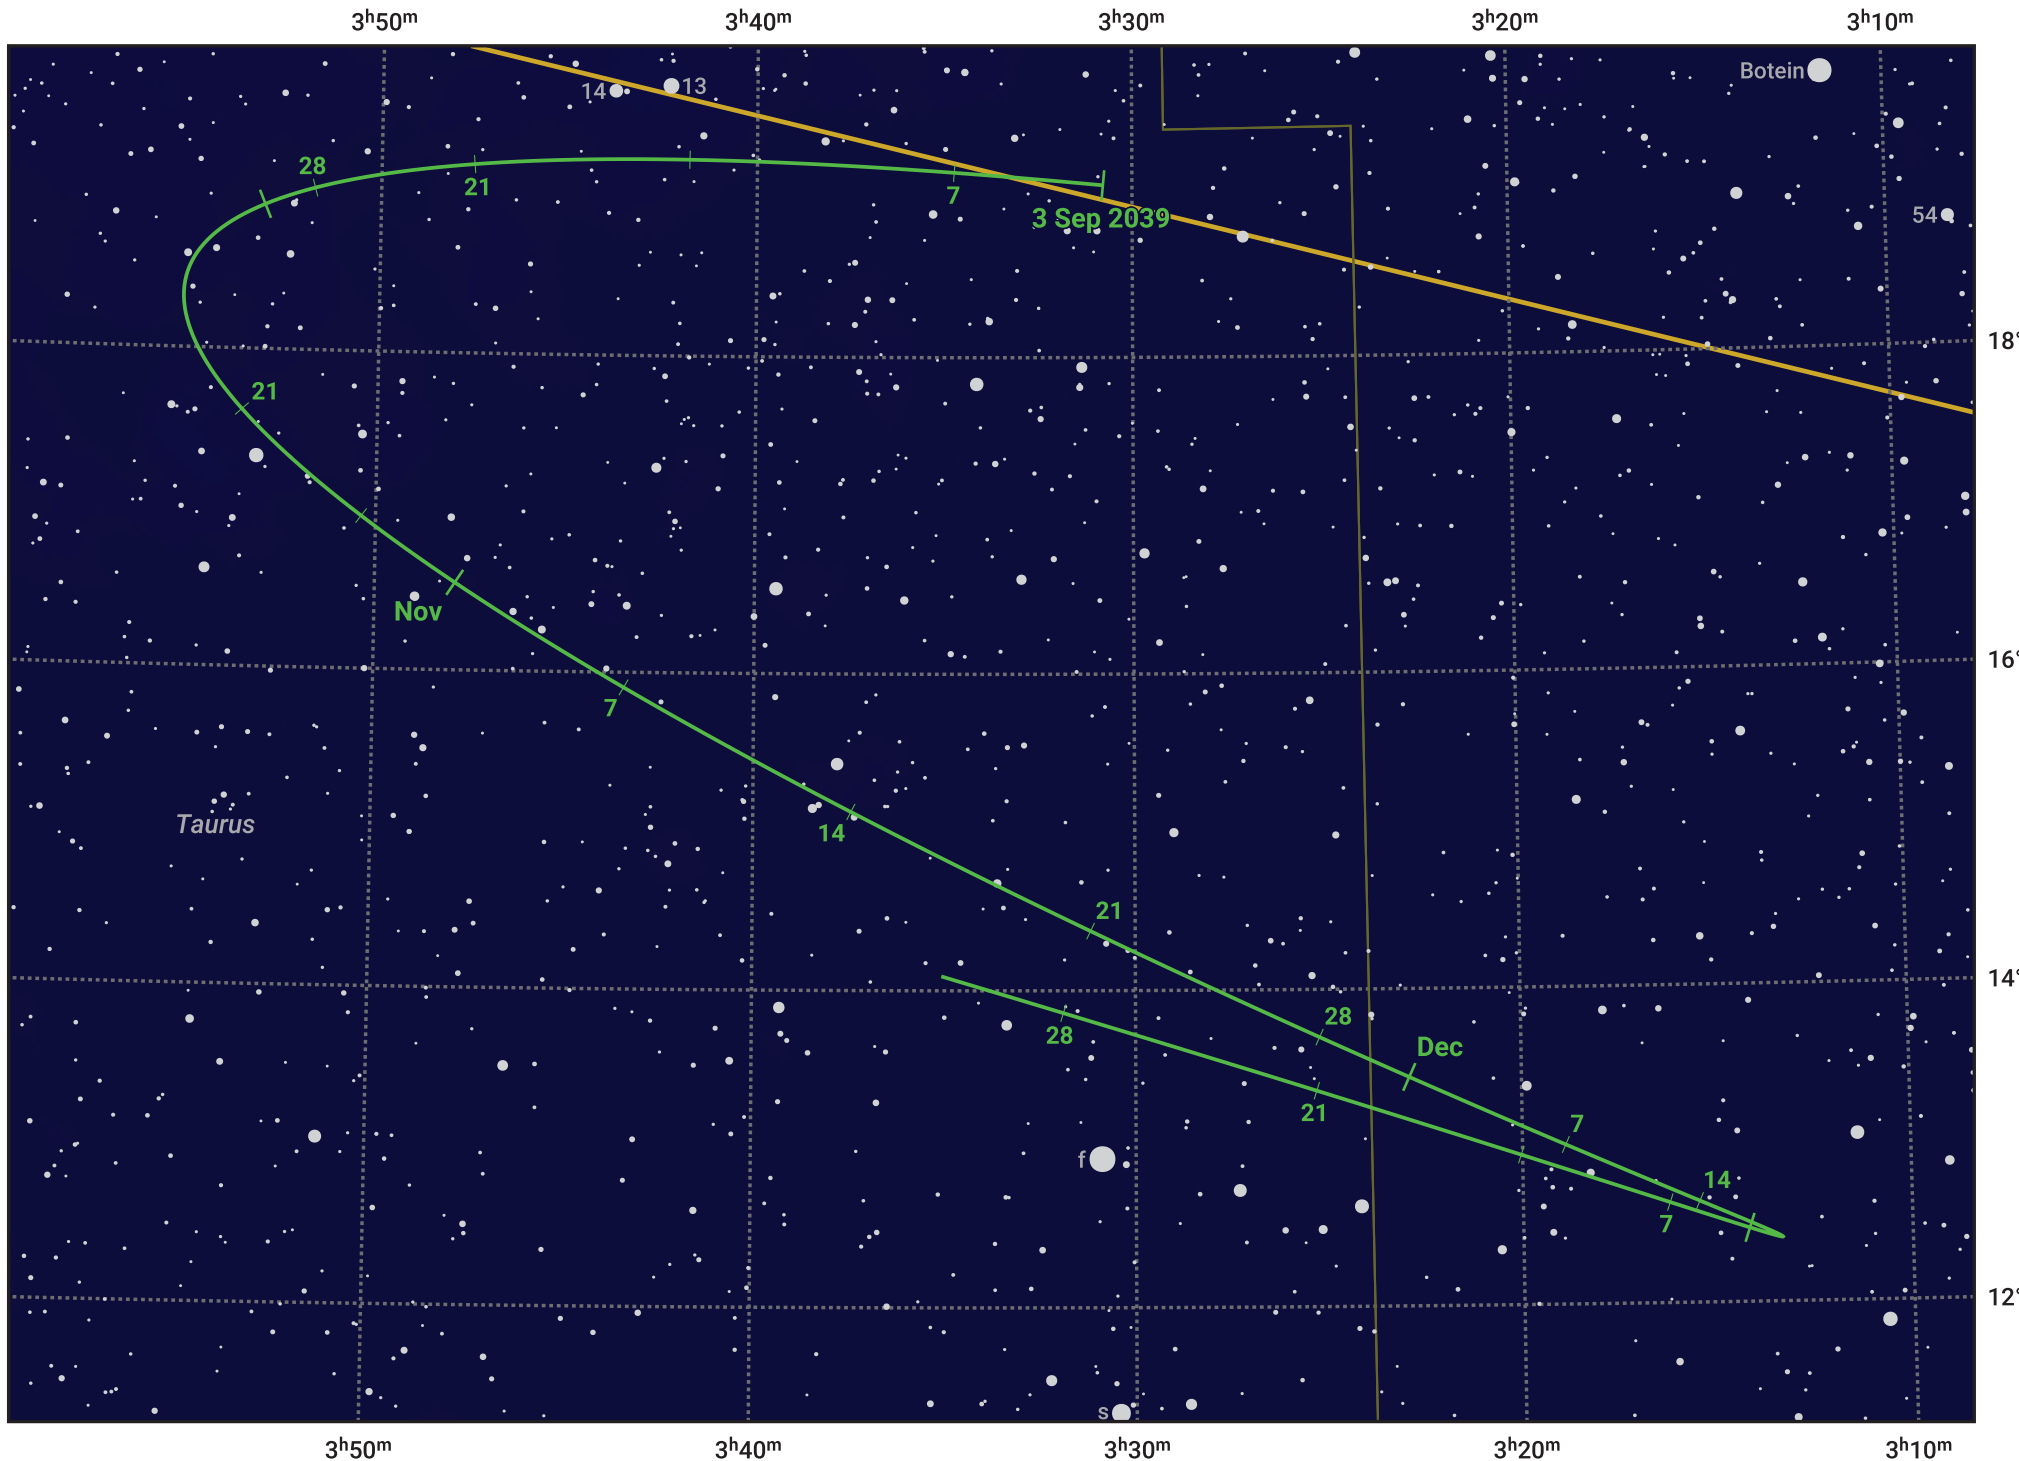

# The path of Asteroid 79 Eurynome around opposition on 17 Nov 2039

© Dominic Ford 2011–2024. Date markers placed at midnight UTC. Downloaded from <https://in-the-sky.org>

Magnitude scale: · 11.0 · 10.0 · 9.0 · 8.0 · 7.0 · 6.0 · 5.0 · 4.0

— Ecliptic Plane

Galaxy

Bright nebula

Open cluster

Globular cluster

Date	Mag	Phase
2039 Oct 1	10.8	96%
2039 Oct 16	10.4	98%
2039 Nov 1	10.0	99%
2039 Dec 1	9.9	99%
2040 Jan 1	10.8	96%
2040 Jan 26	11.4	94%