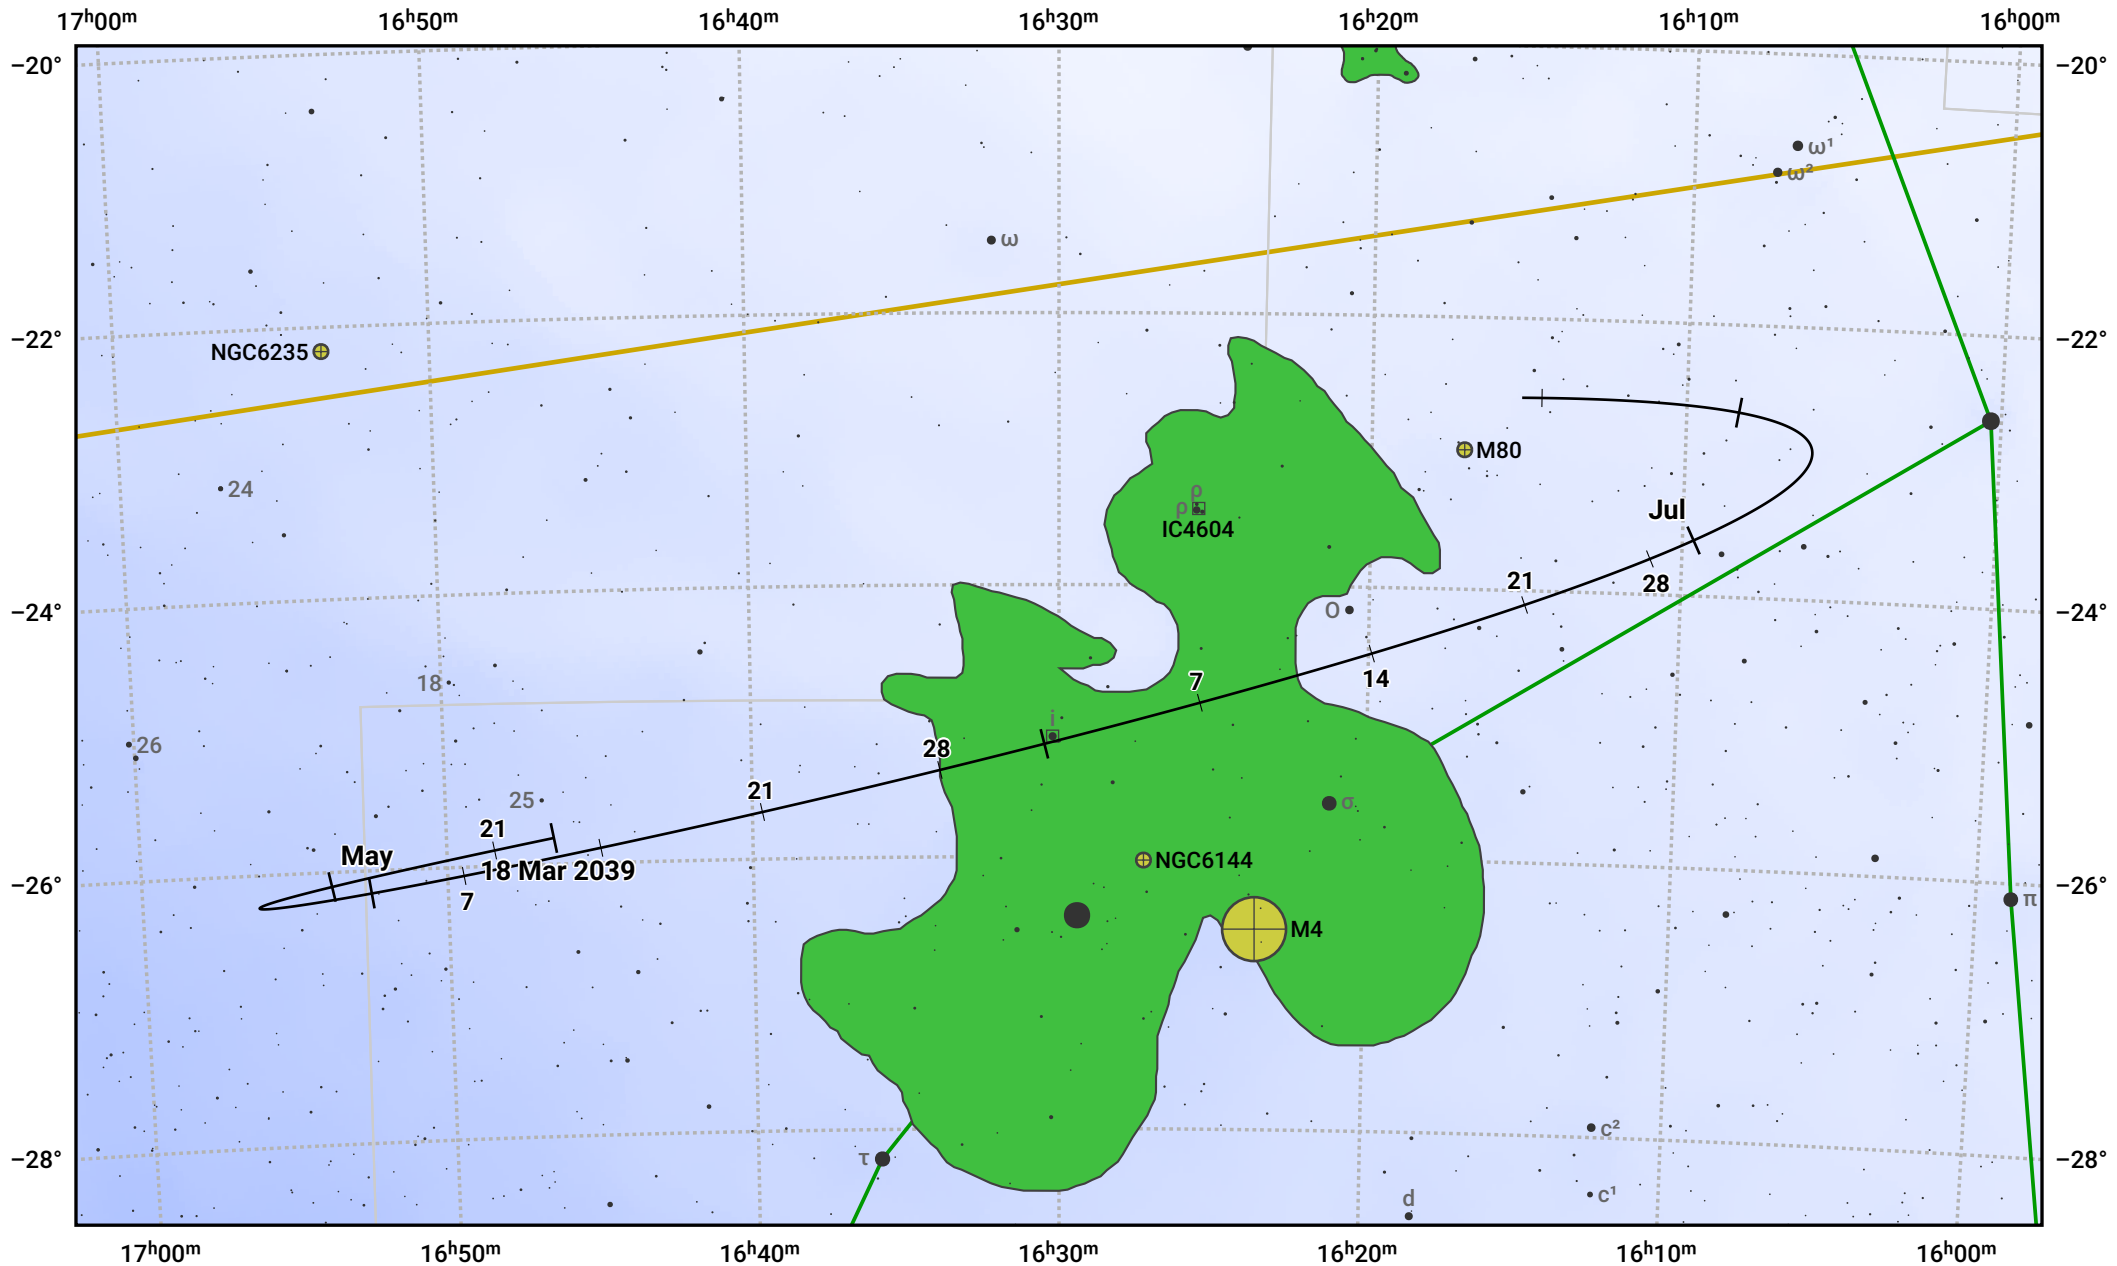

The path of Asteroid 10 Hygiea around opposition on 1 Jun 2039

© Dominic Ford 2011–2024. Date markers placed at midnight UTC. Downloaded from <https://in-the-sky.org>

Magnitude scale: 10.0 9.0 8.0 7.0 6.0 5.0 4.0 3.0 2.0 1.0

- Galaxy
- Bright nebula
- Open cluster
- ⊕ Globular cluster

Date	Mag
2039 Apr 1	10.6
2039 May 1	10.0
2039 May 12	9.8
2039 Jun 1	9.3
2039 Jul 1	10.0
2039 Aug 1	10.6
2039 Aug 13	10.8