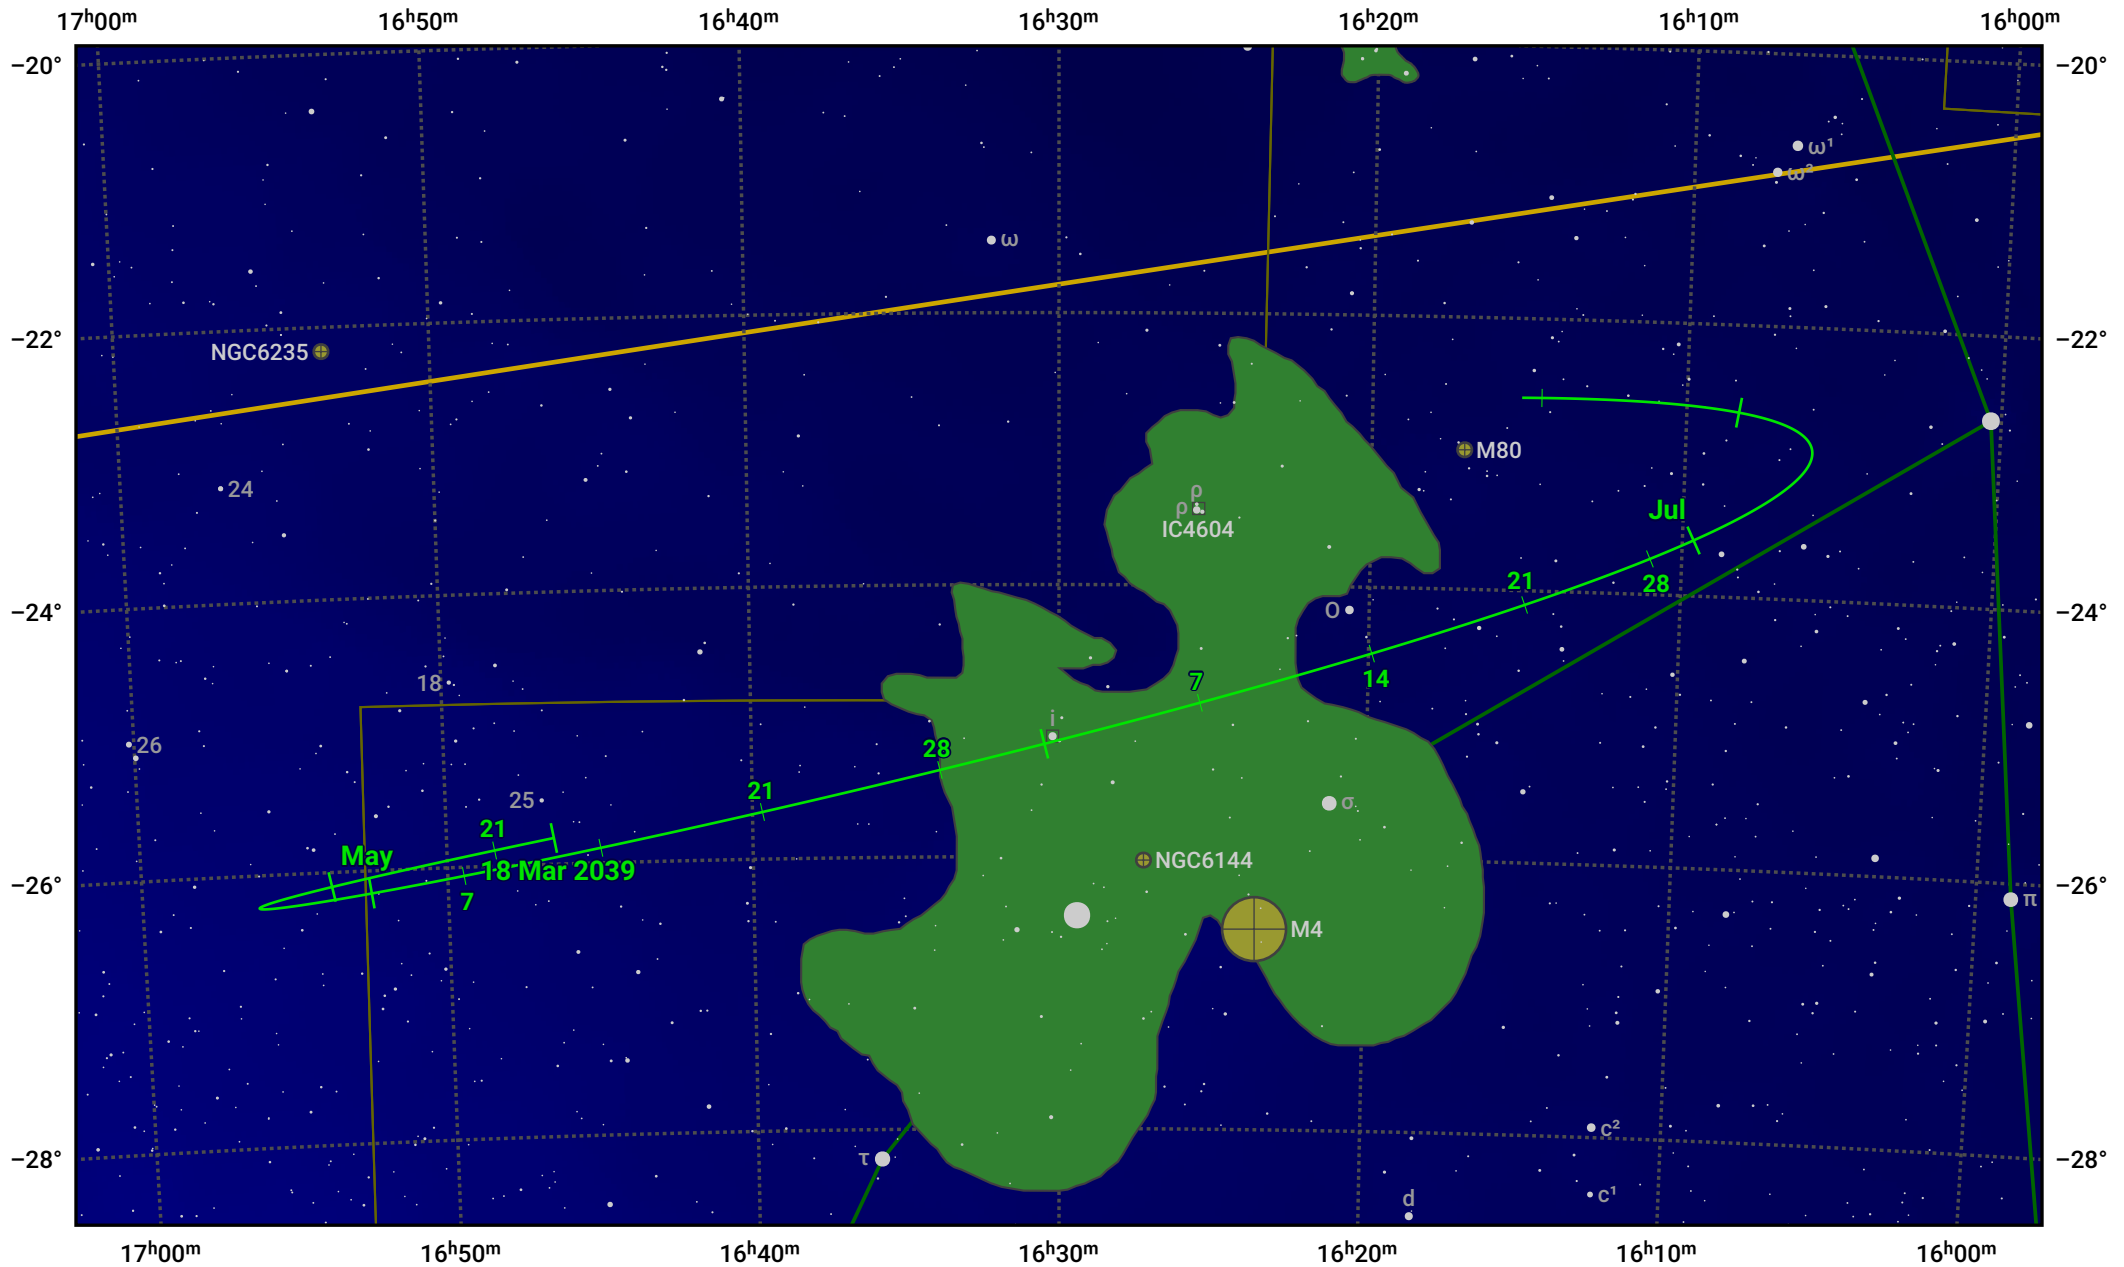

# The path of Asteroid 10 Hygiea around opposition on 1 Jun 2039

© Dominic Ford 2011–2024. Date markers placed at midnight UTC. Downloaded from <https://in-the-sky.org>

Magnitude scale: 10.0 9.0 8.0 7.0 6.0 5.0 4.0 3.0 2.0 1.0

— Ecliptic Plane

Galaxy    Bright nebula    Open cluster    Globular cluster

Date	Mag
2039 Apr 1	10.6
2039 May 1	10.0
2039 May 12	9.8
2039 Jun 1	9.3
2039 Jul 1	10.0
2039 Aug 1	10.6
2039 Aug 13	10.8