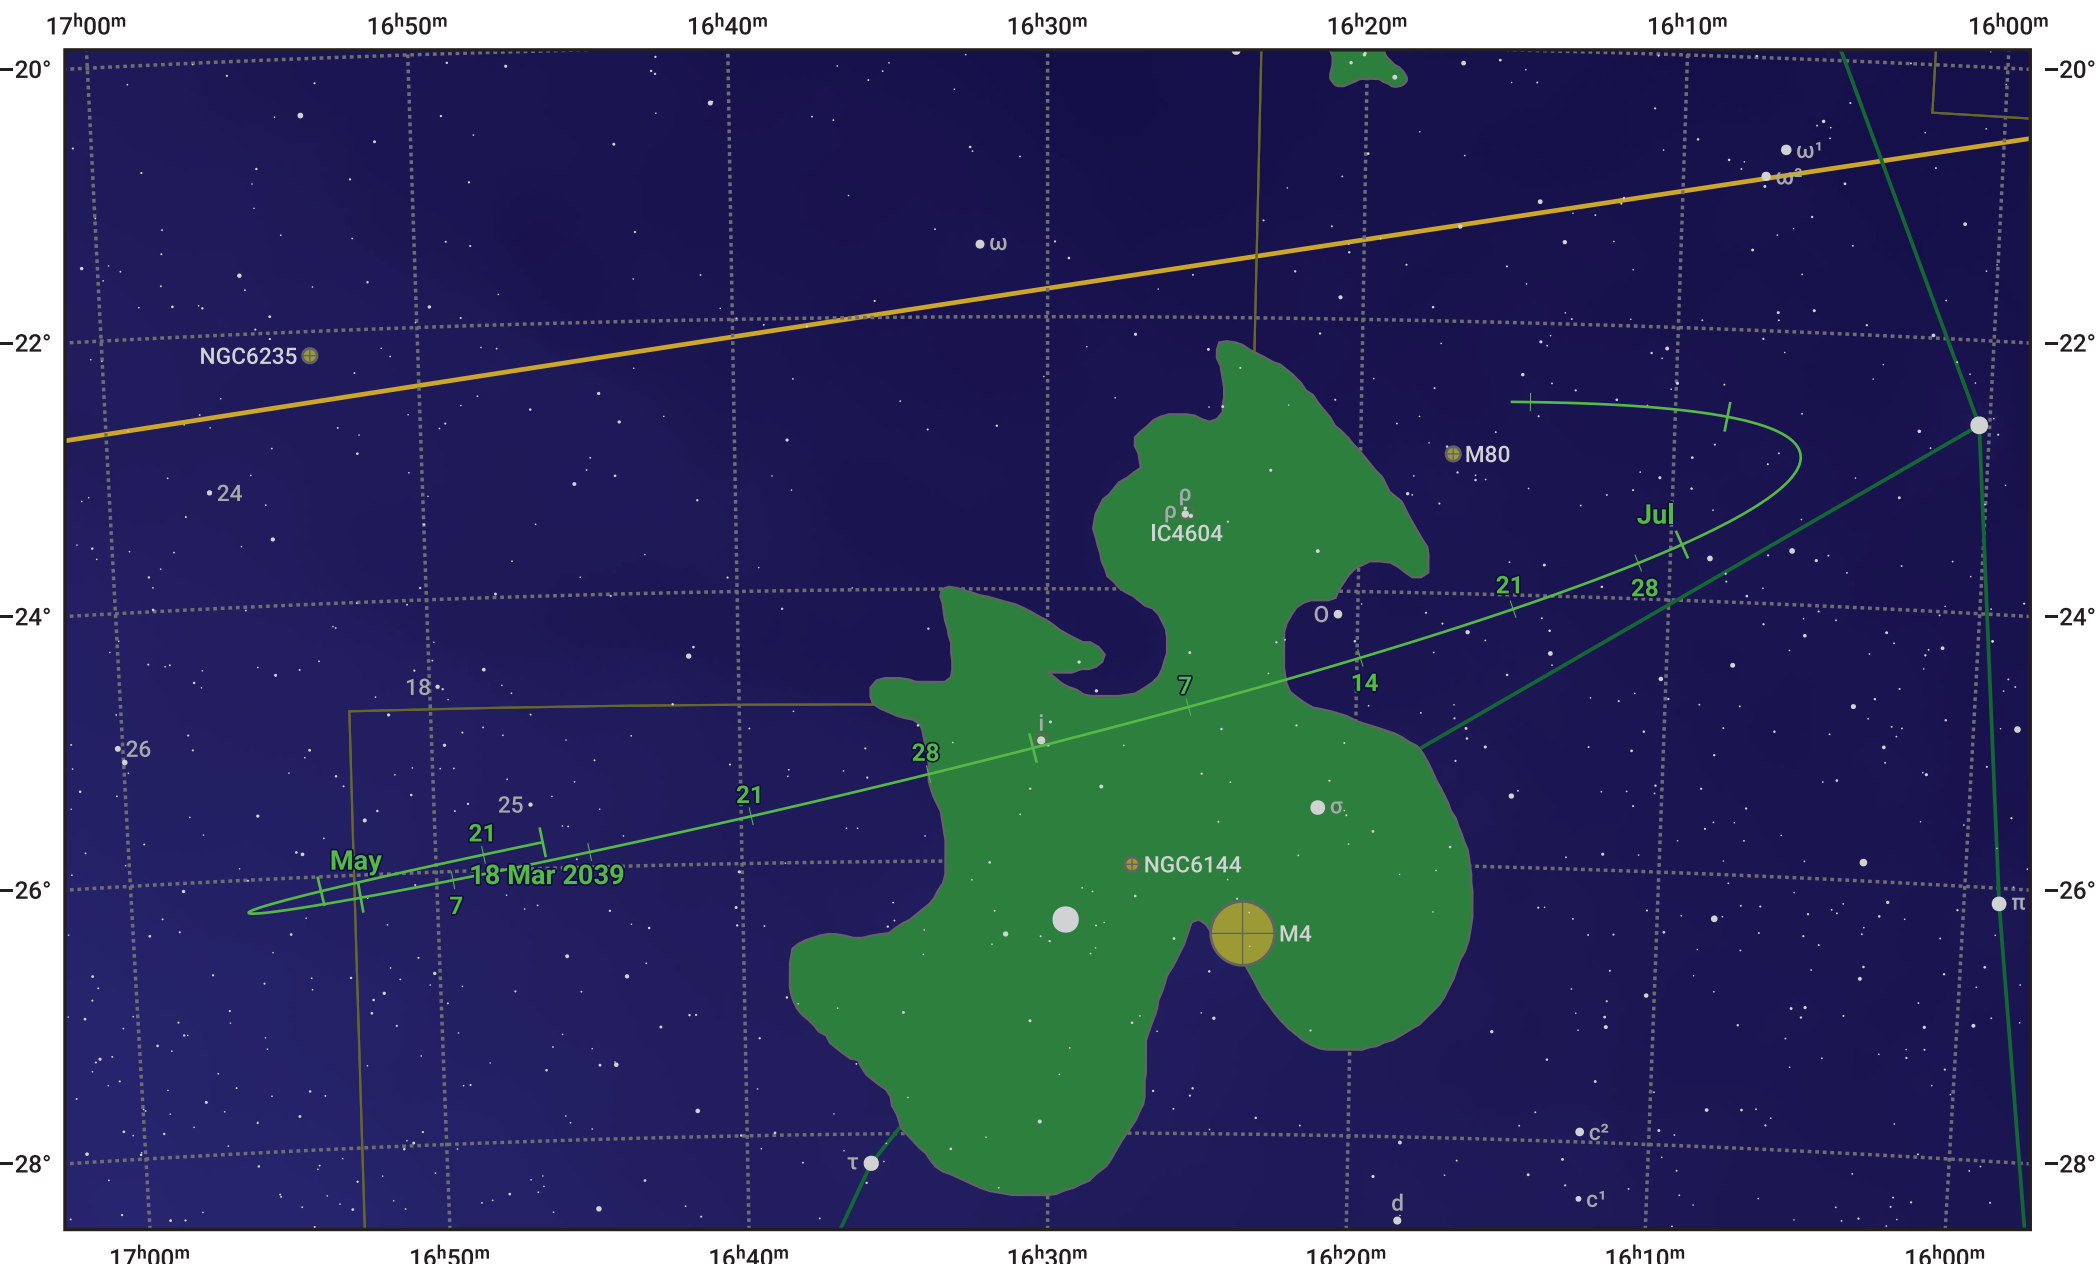

The path of Asteroid 10 Hygiea around opposition on 1 Jun 2039

© Dominic Ford 2011–2024. Date markers placed at midnight UTC. Downloaded from <https://in-the-sky.org>

Magnitude scale: 10.0 9.0 8.0 7.0 6.0 5.0 4.0 3.0 2.0 1.0

- Ecliptic Plane
- Galaxy
- Bright nebula
- Open cluster
- ⊕ Globular cluster

Date	Mag
2039 Apr 1	10.6
2039 May 1	10.0
2039 May 12	9.8
2039 Jun 1	9.3
2039 Jul 1	10.0
2039 Aug 1	10.6
2039 Aug 13	10.8