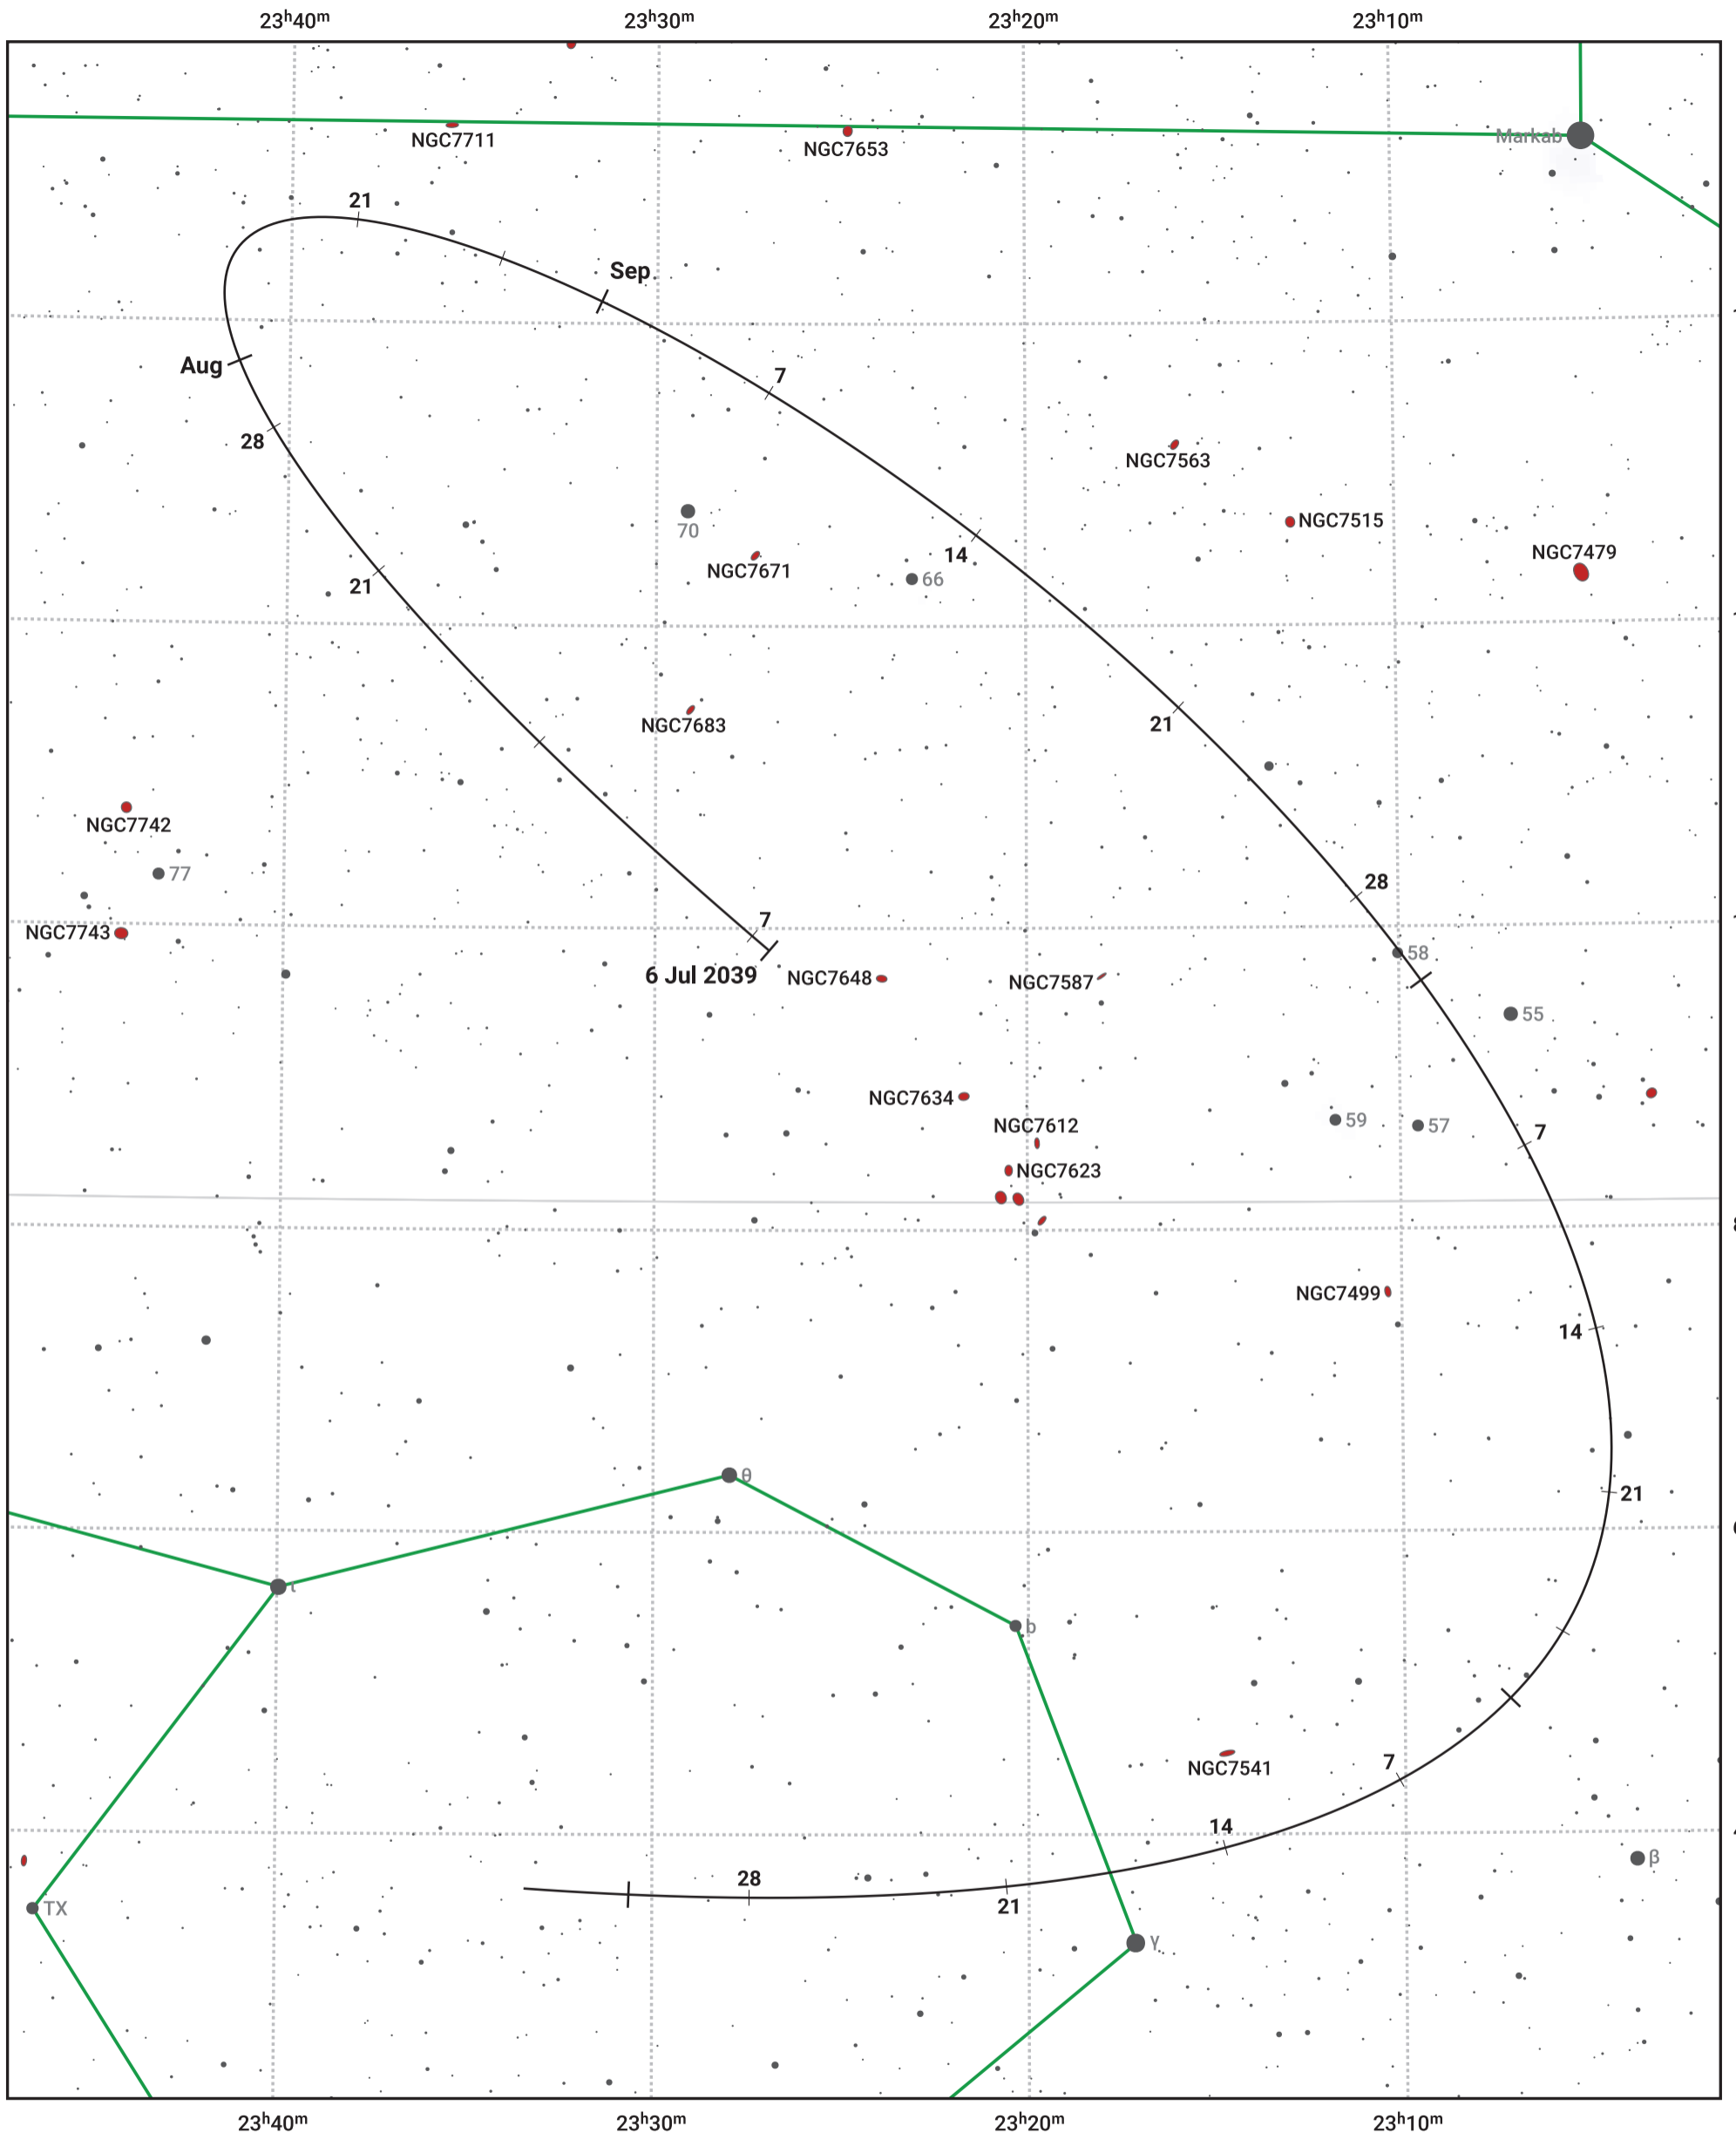

The path of Asteroid 12 Victoria around opposition on 19 Sep 2039

© Dominic Ford 2011–2024. Date markers placed at midnight UTC. Downloaded from <https://in-the-sky.org>

Magnitude scale: 11.0 10.0 9.0 8.0 7.0 6.0 5.0 4.0 3.0 2.0

— Ecliptic Plane

- Galaxy
- Bright nebula
- Open cluster
- ⊕ Globular cluster

Date	Mag	Phase
2039 Aug 1	10.0	95%
2039 Aug 27	9.5	98%
2039 Sep 1	9.4	99%
2039 Oct 1	9.4	99%
2039 Nov 1	10.3	96%
2039 Nov 5	10.5	96%
2039 Dec 1	11.1	95%