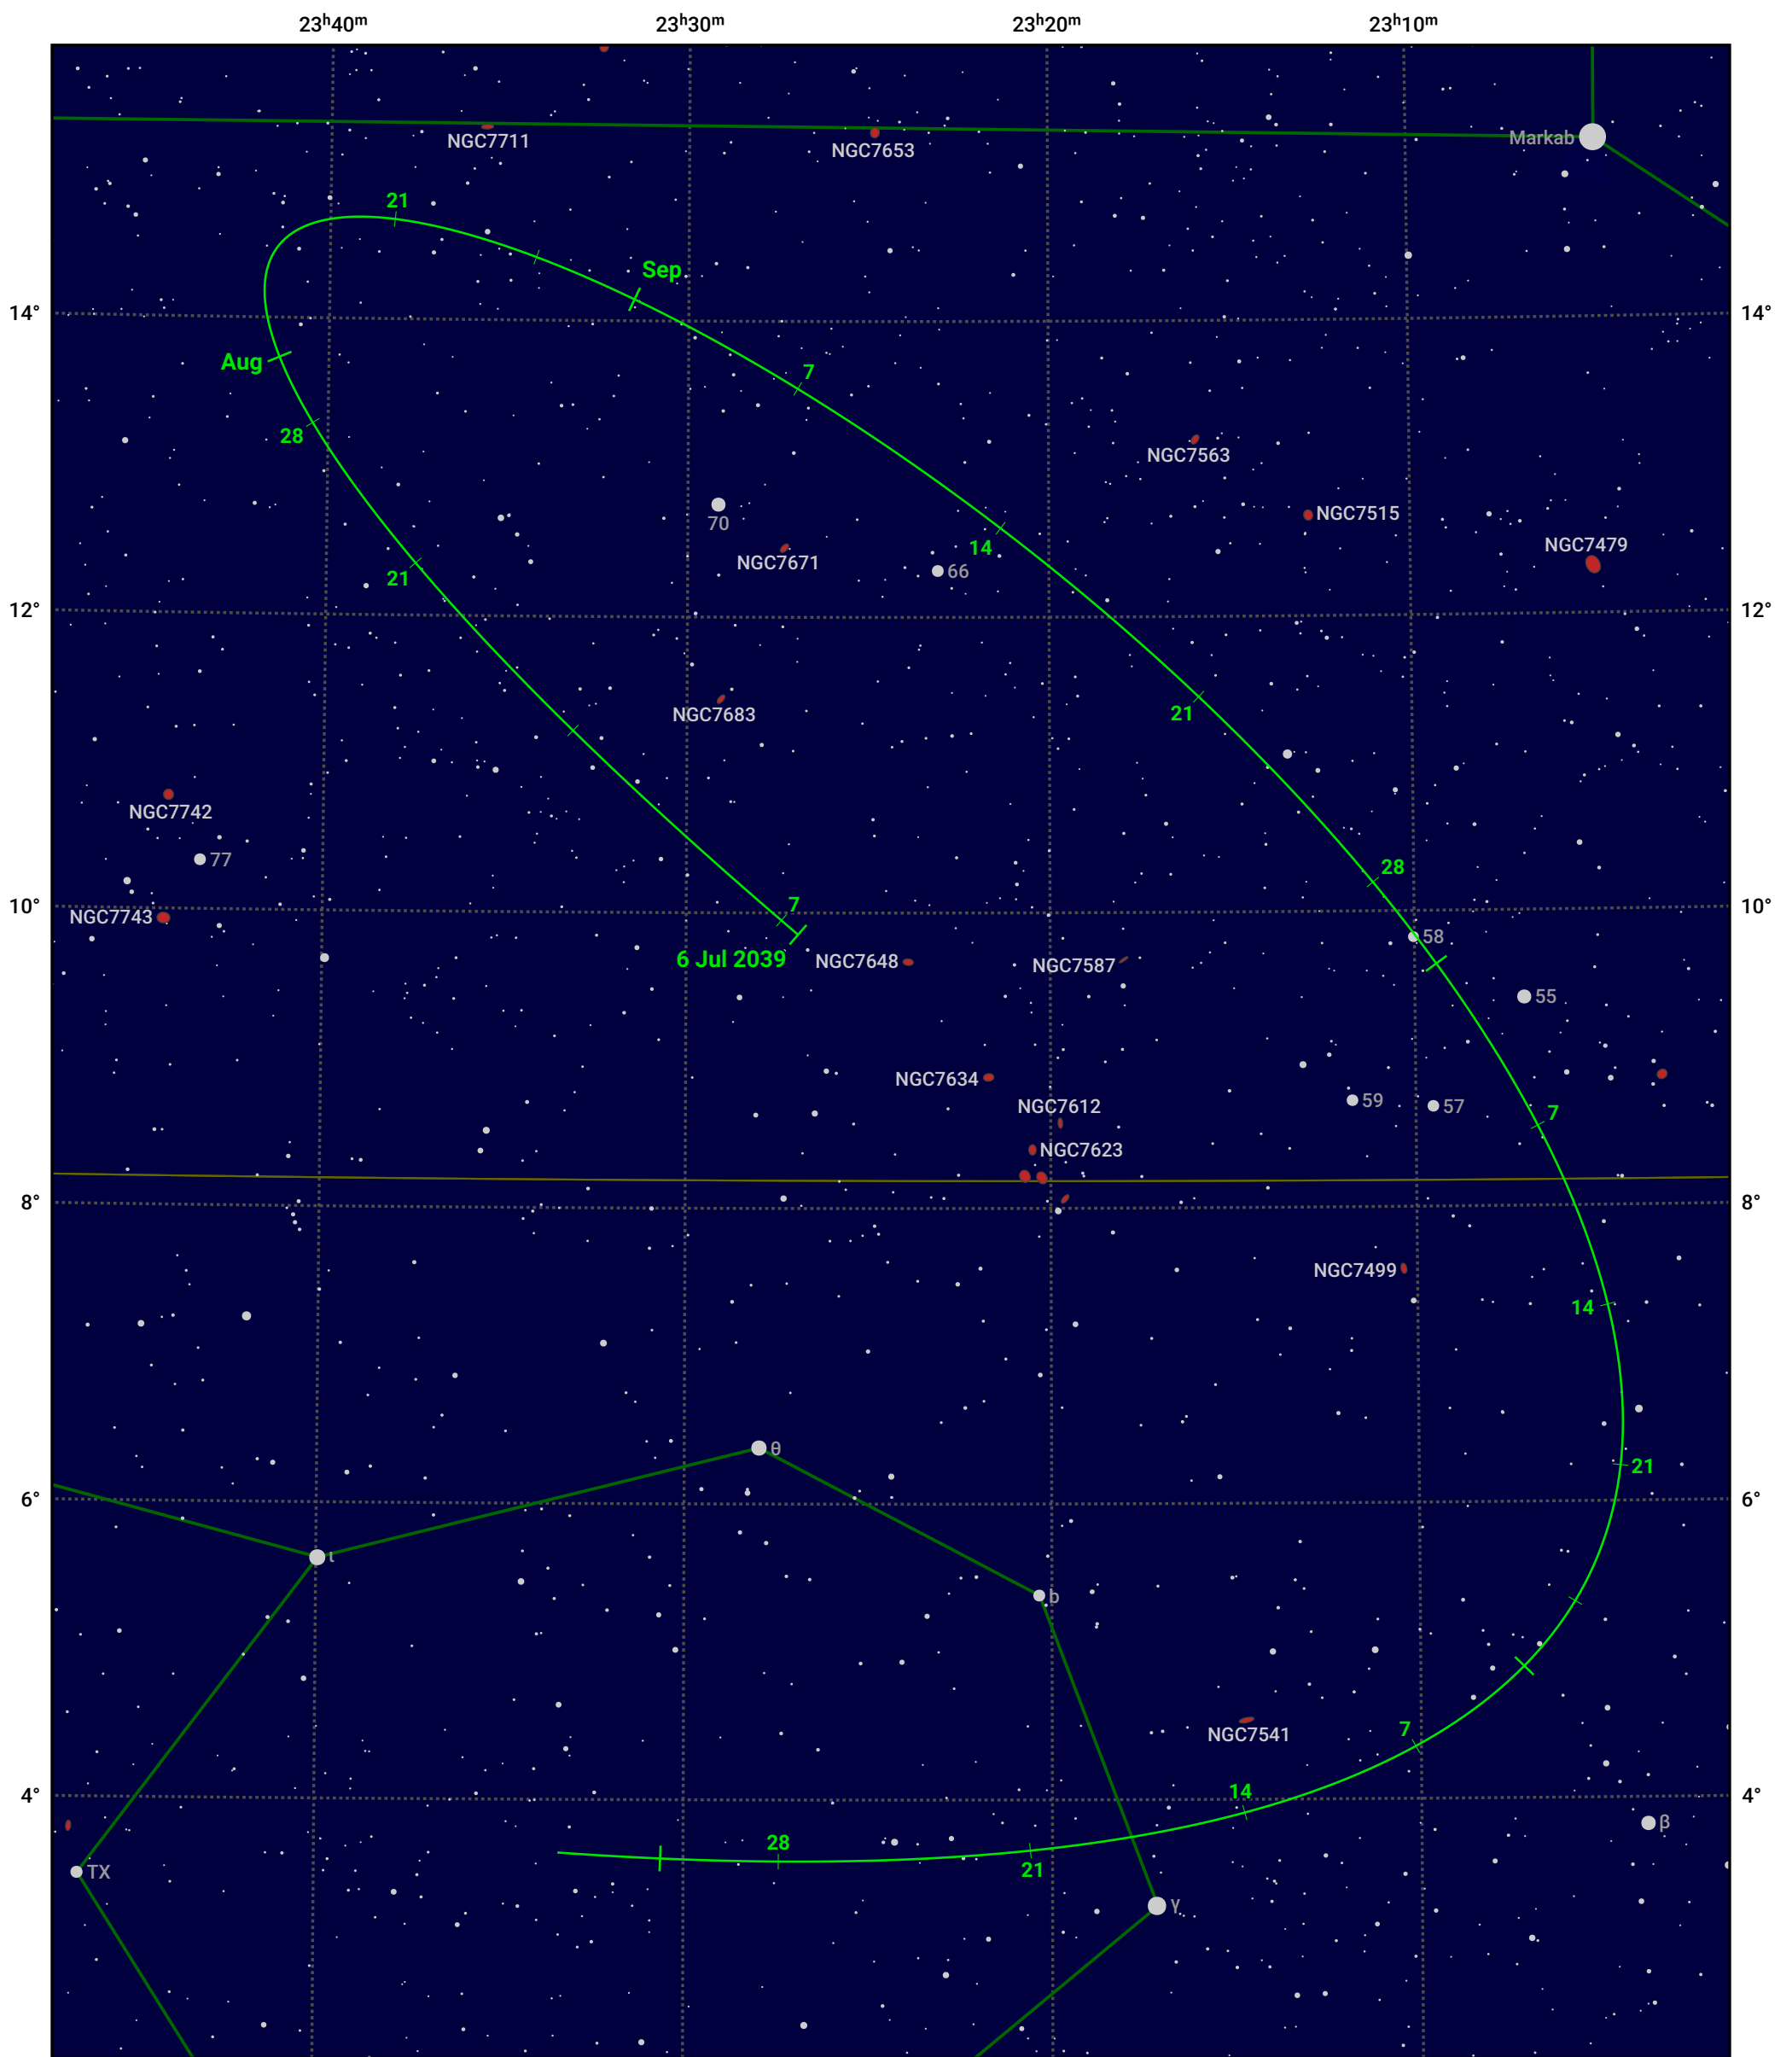

# The path of Asteroid 12 Victoria around opposition on 19 Sep 2039

© Dominic Ford 2011–2024. Date markers placed at midnight UTC. Downloaded from <https://in-the-sky.org>

Magnitude scale: 11.0 10.0 9.0 8.0 7.0 6.0 5.0 4.0 3.0 2.0

— Ecliptic Plane

Galaxy Bright nebula Open cluster Globular cluster

Date	Mag	Phase
2039 Aug 1	10.0	95%
2039 Aug 27	9.5	98%
2039 Sep 1	9.4	99%
2039 Oct 1	9.4	99%
2039 Nov 1	10.3	96%
2039 Nov 5	10.5	96%
2039 Dec 1	11.1	95%