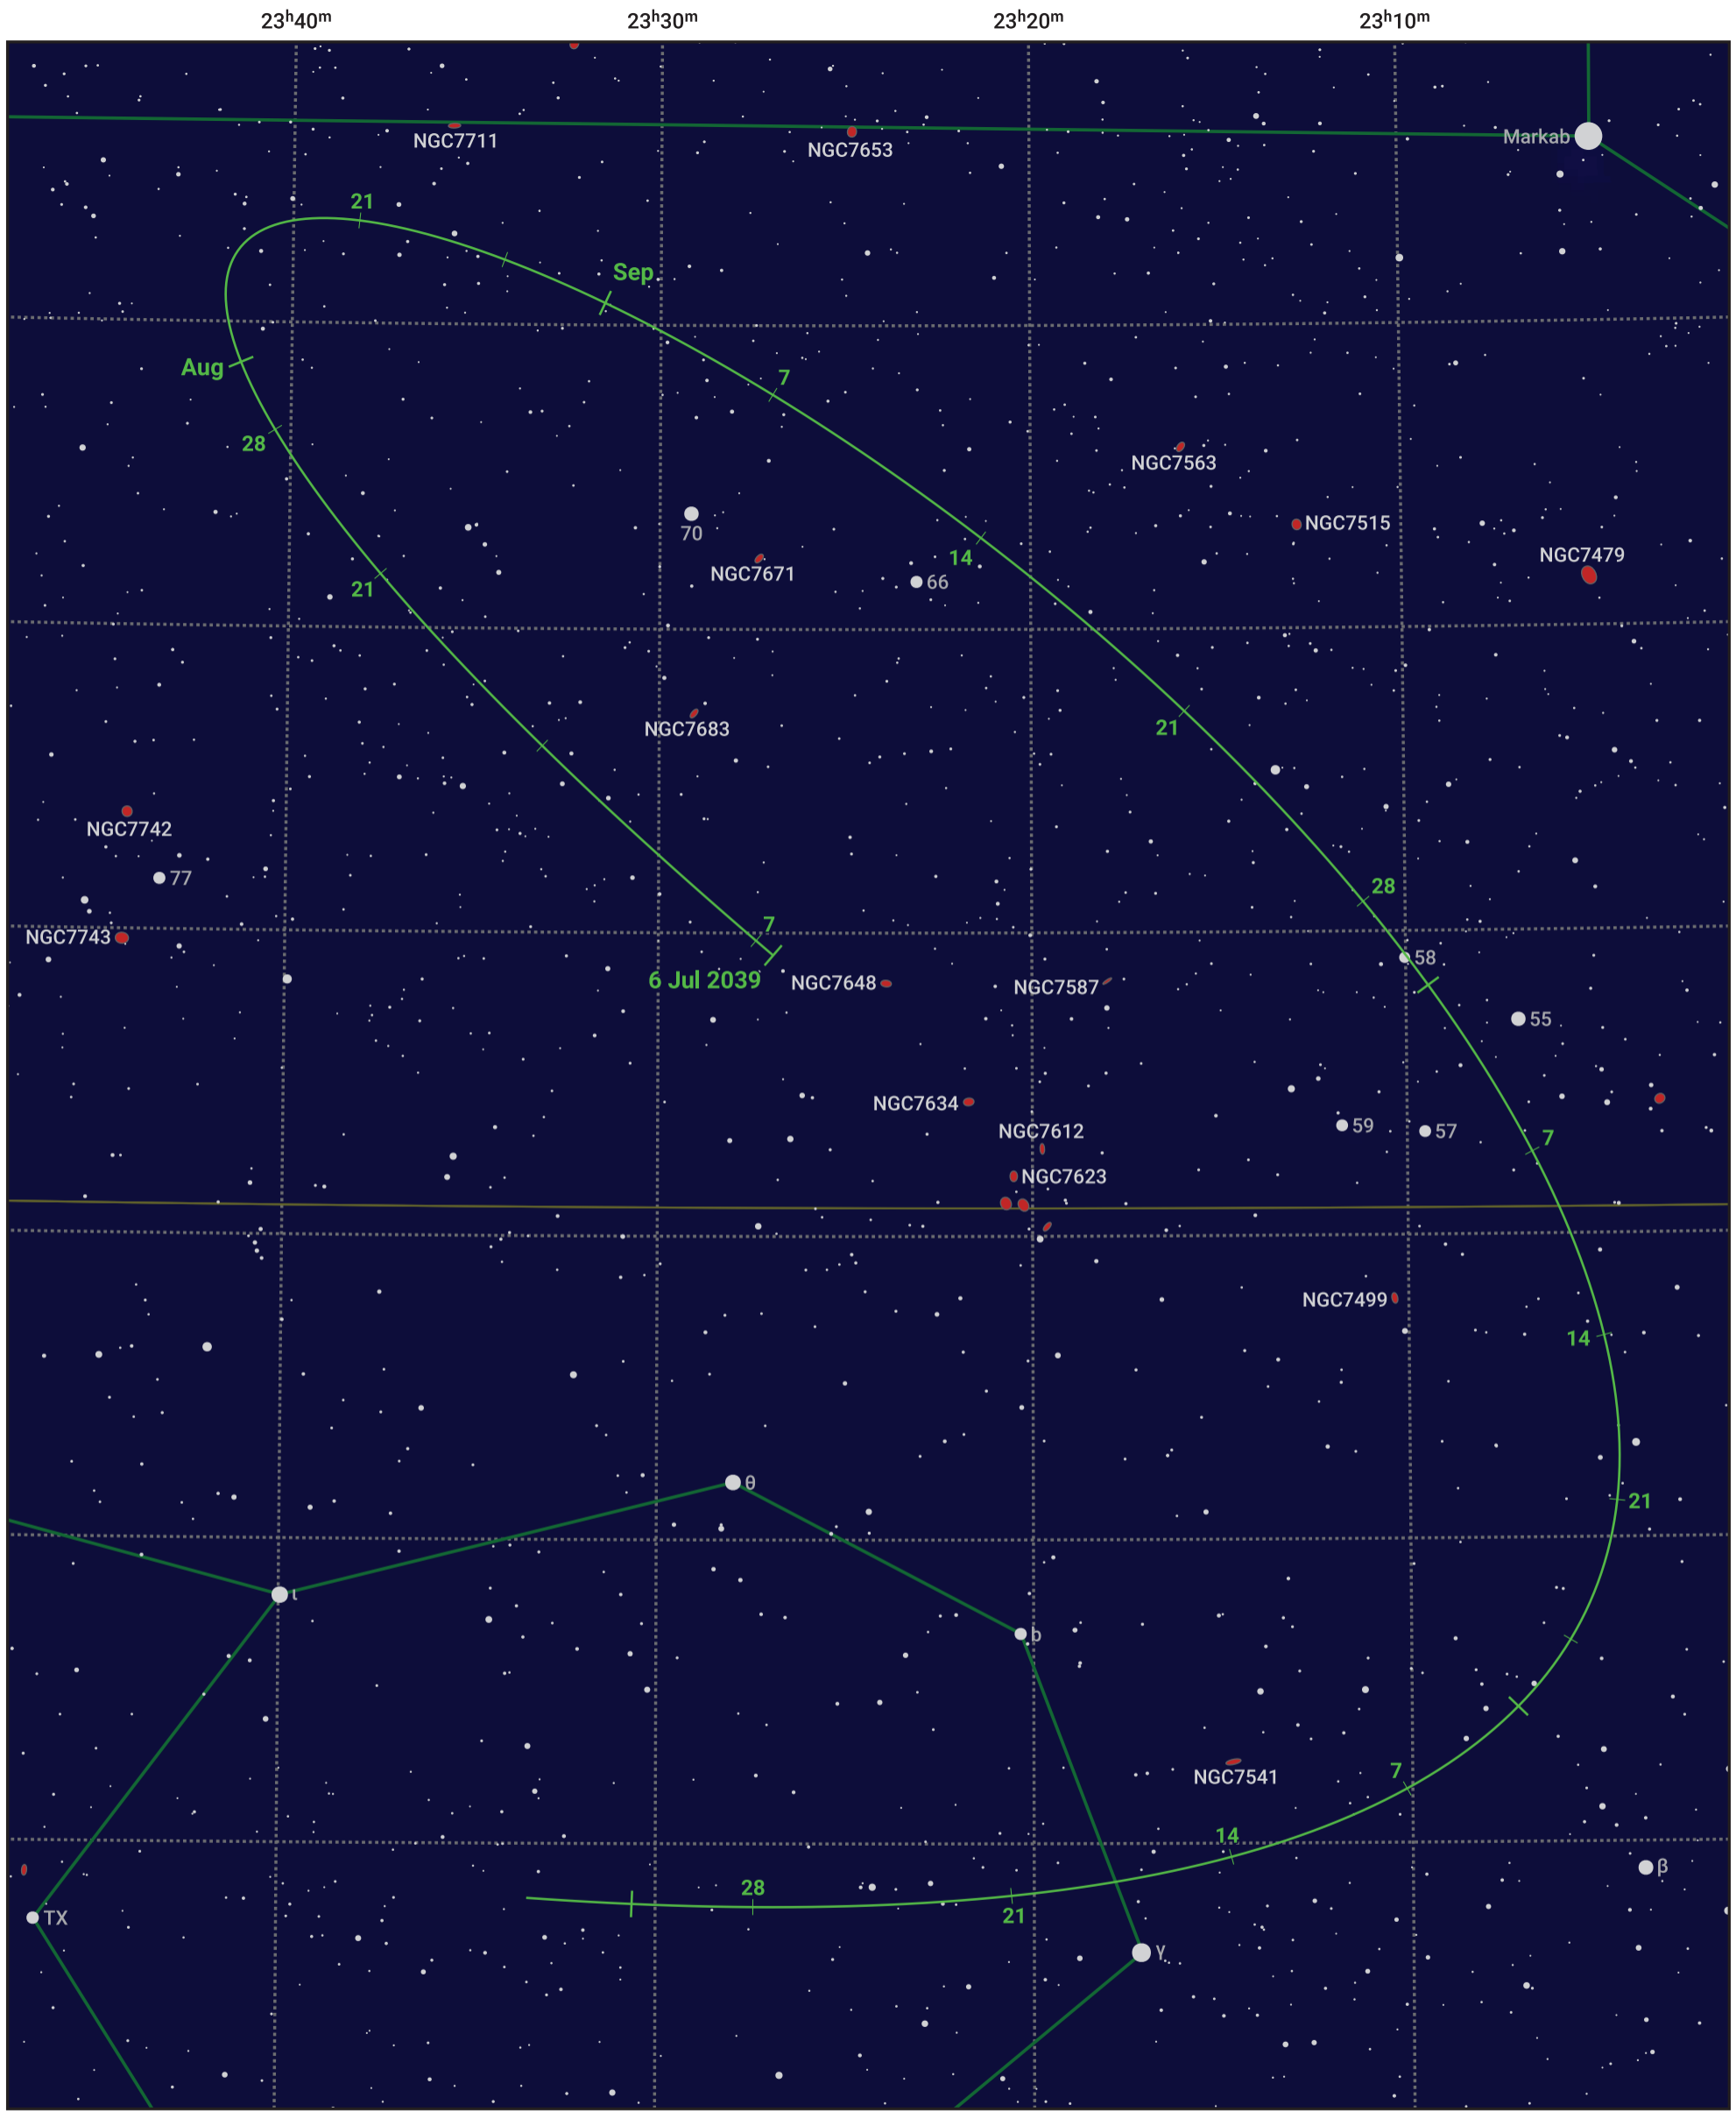

The path of Asteroid 12 Victoria around opposition on 19 Sep 2039

© Dominic Ford 2011–2024. Date markers placed at midnight UTC. Downloaded from <https://in-the-sky.org>

Magnitude scale: 11.0 10.0 9.0 8.0 7.0 6.0 5.0 4.0 3.0 2.0

- Galaxy
- Bright nebula
- Open cluster
- Globular cluster

Date	Mag	Phase
2039 Aug 1	10.0	95%
2039 Aug 27	9.5	98%
2039 Sep 1	9.4	99%
2039 Oct 1	9.4	99%
2039 Nov 1	10.3	96%
2039 Nov 5	10.5	96%
2039 Dec 1	11.1	95%